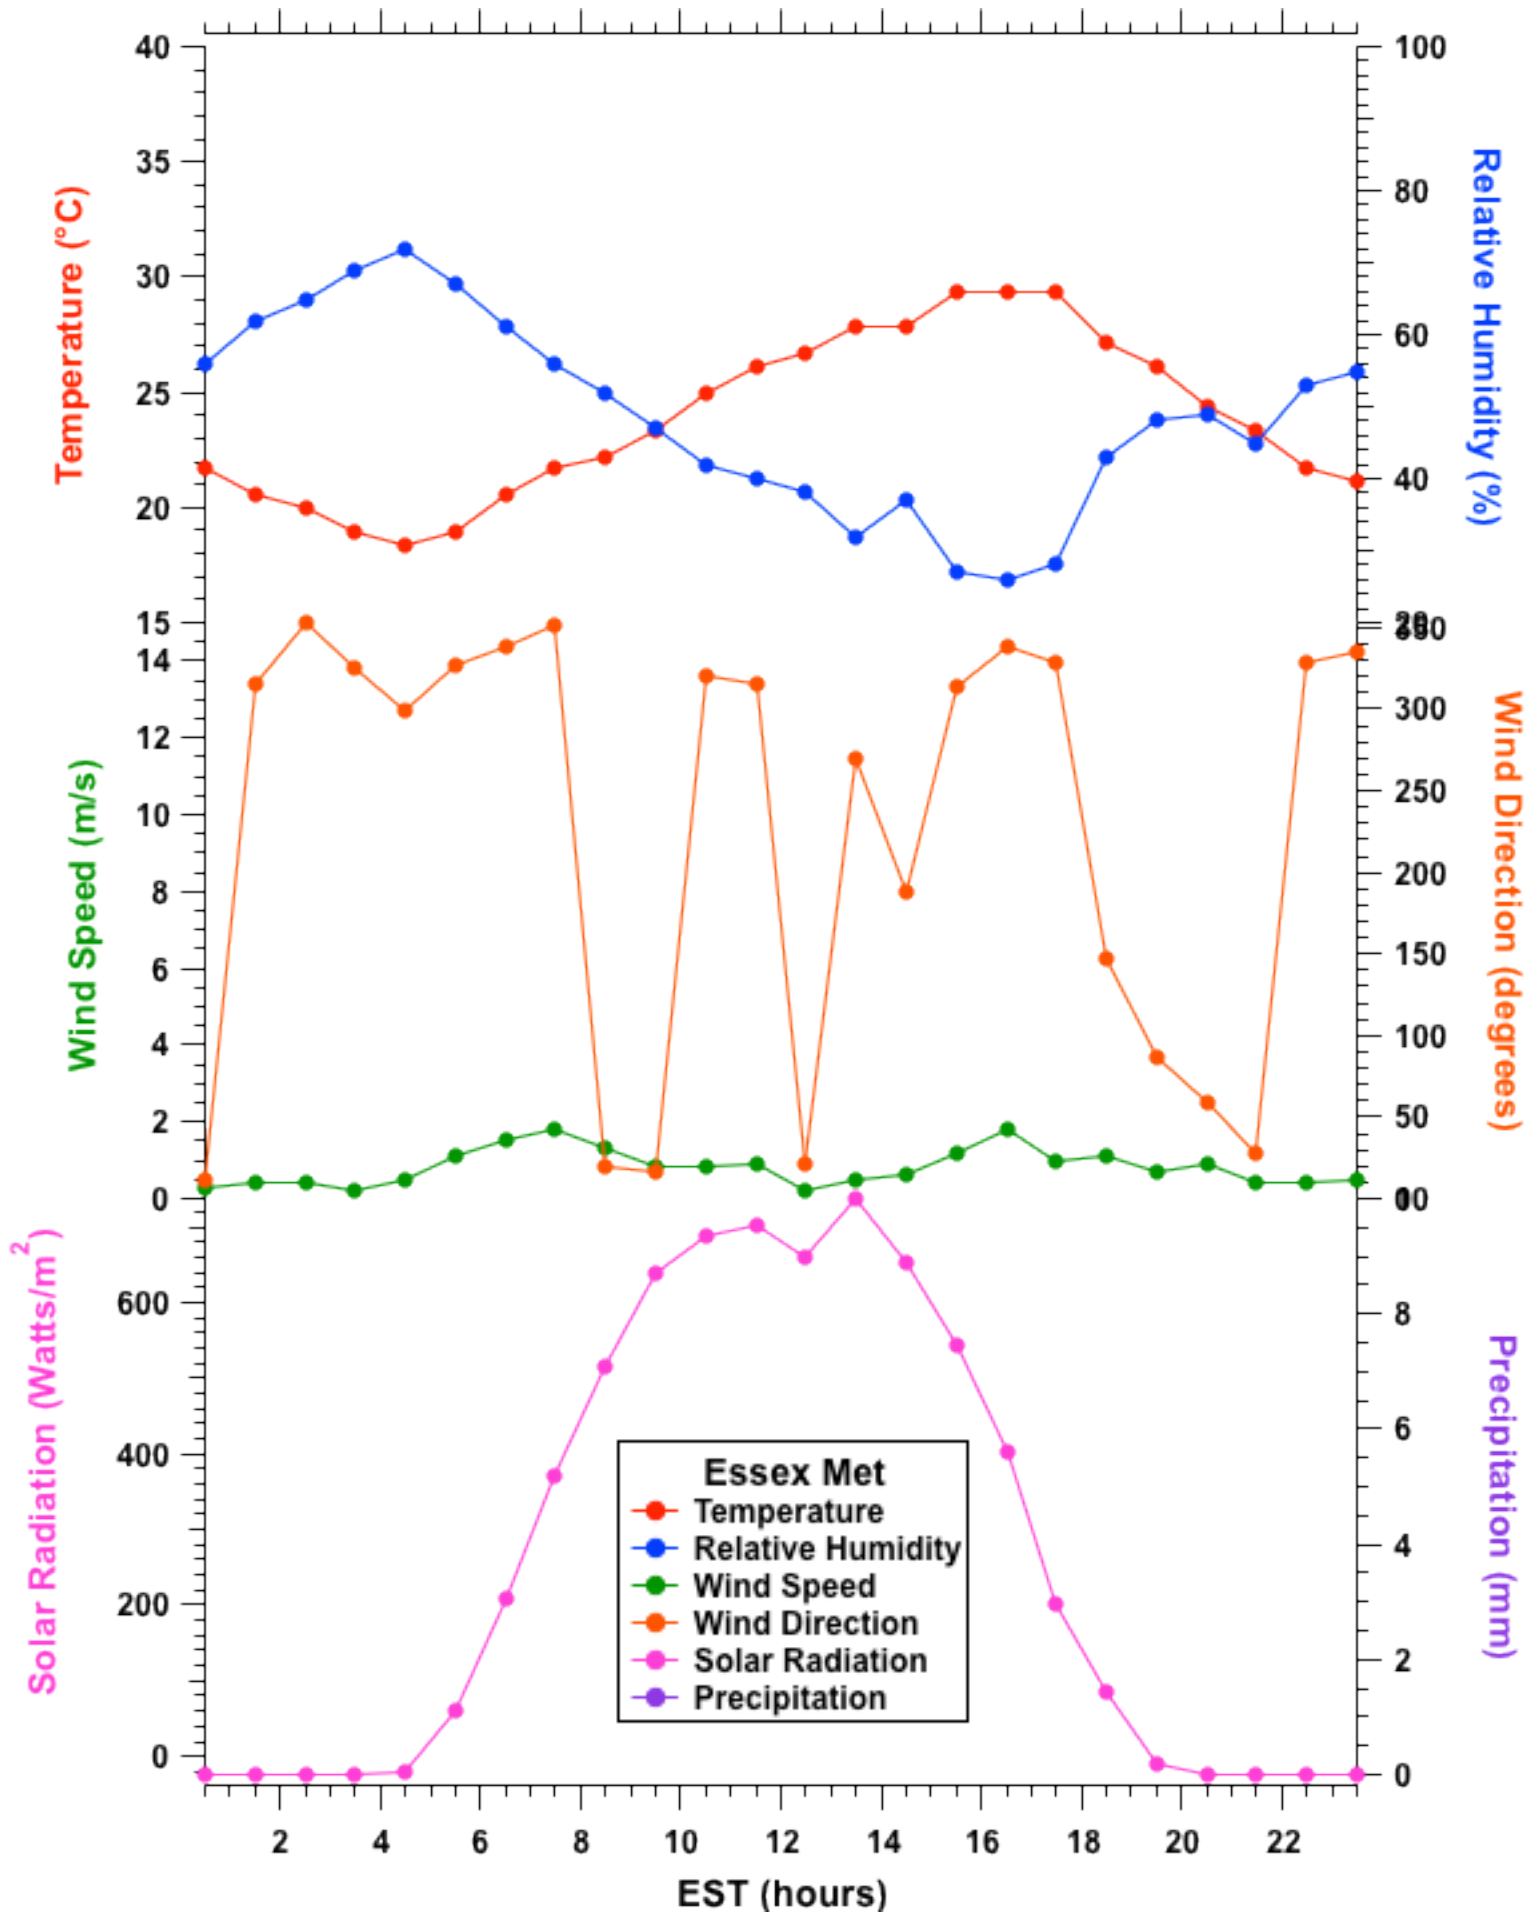

2011-06-30 MDE Ground Site Data Quick Look

All data are preliminary and subject to change