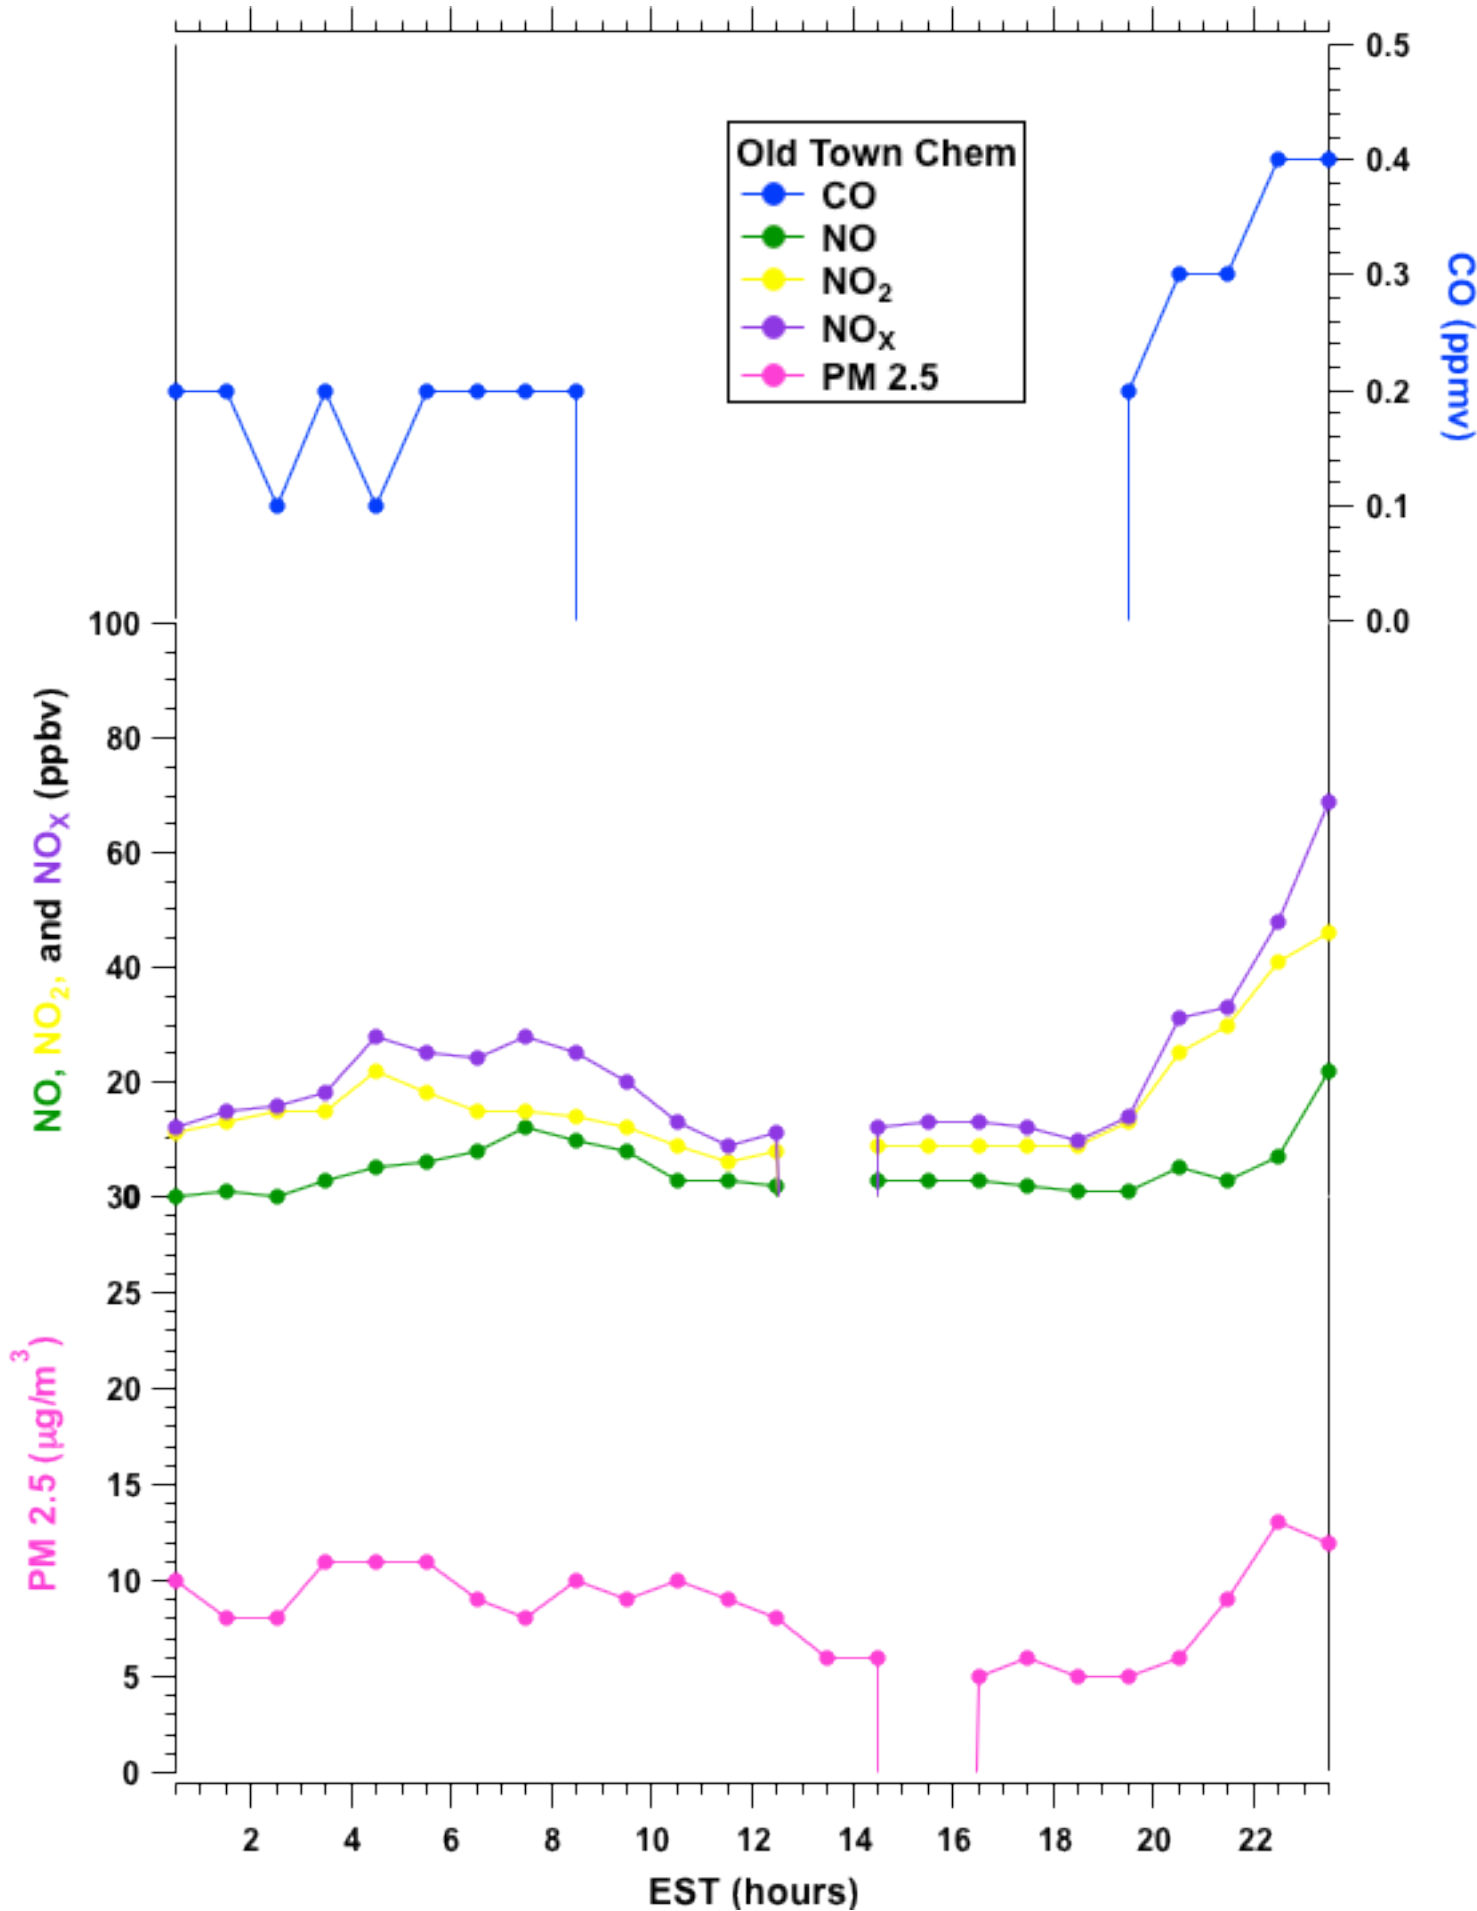

2011-06-30 MDE Ground Site Data Quick Look

All data are preliminary and subject to change