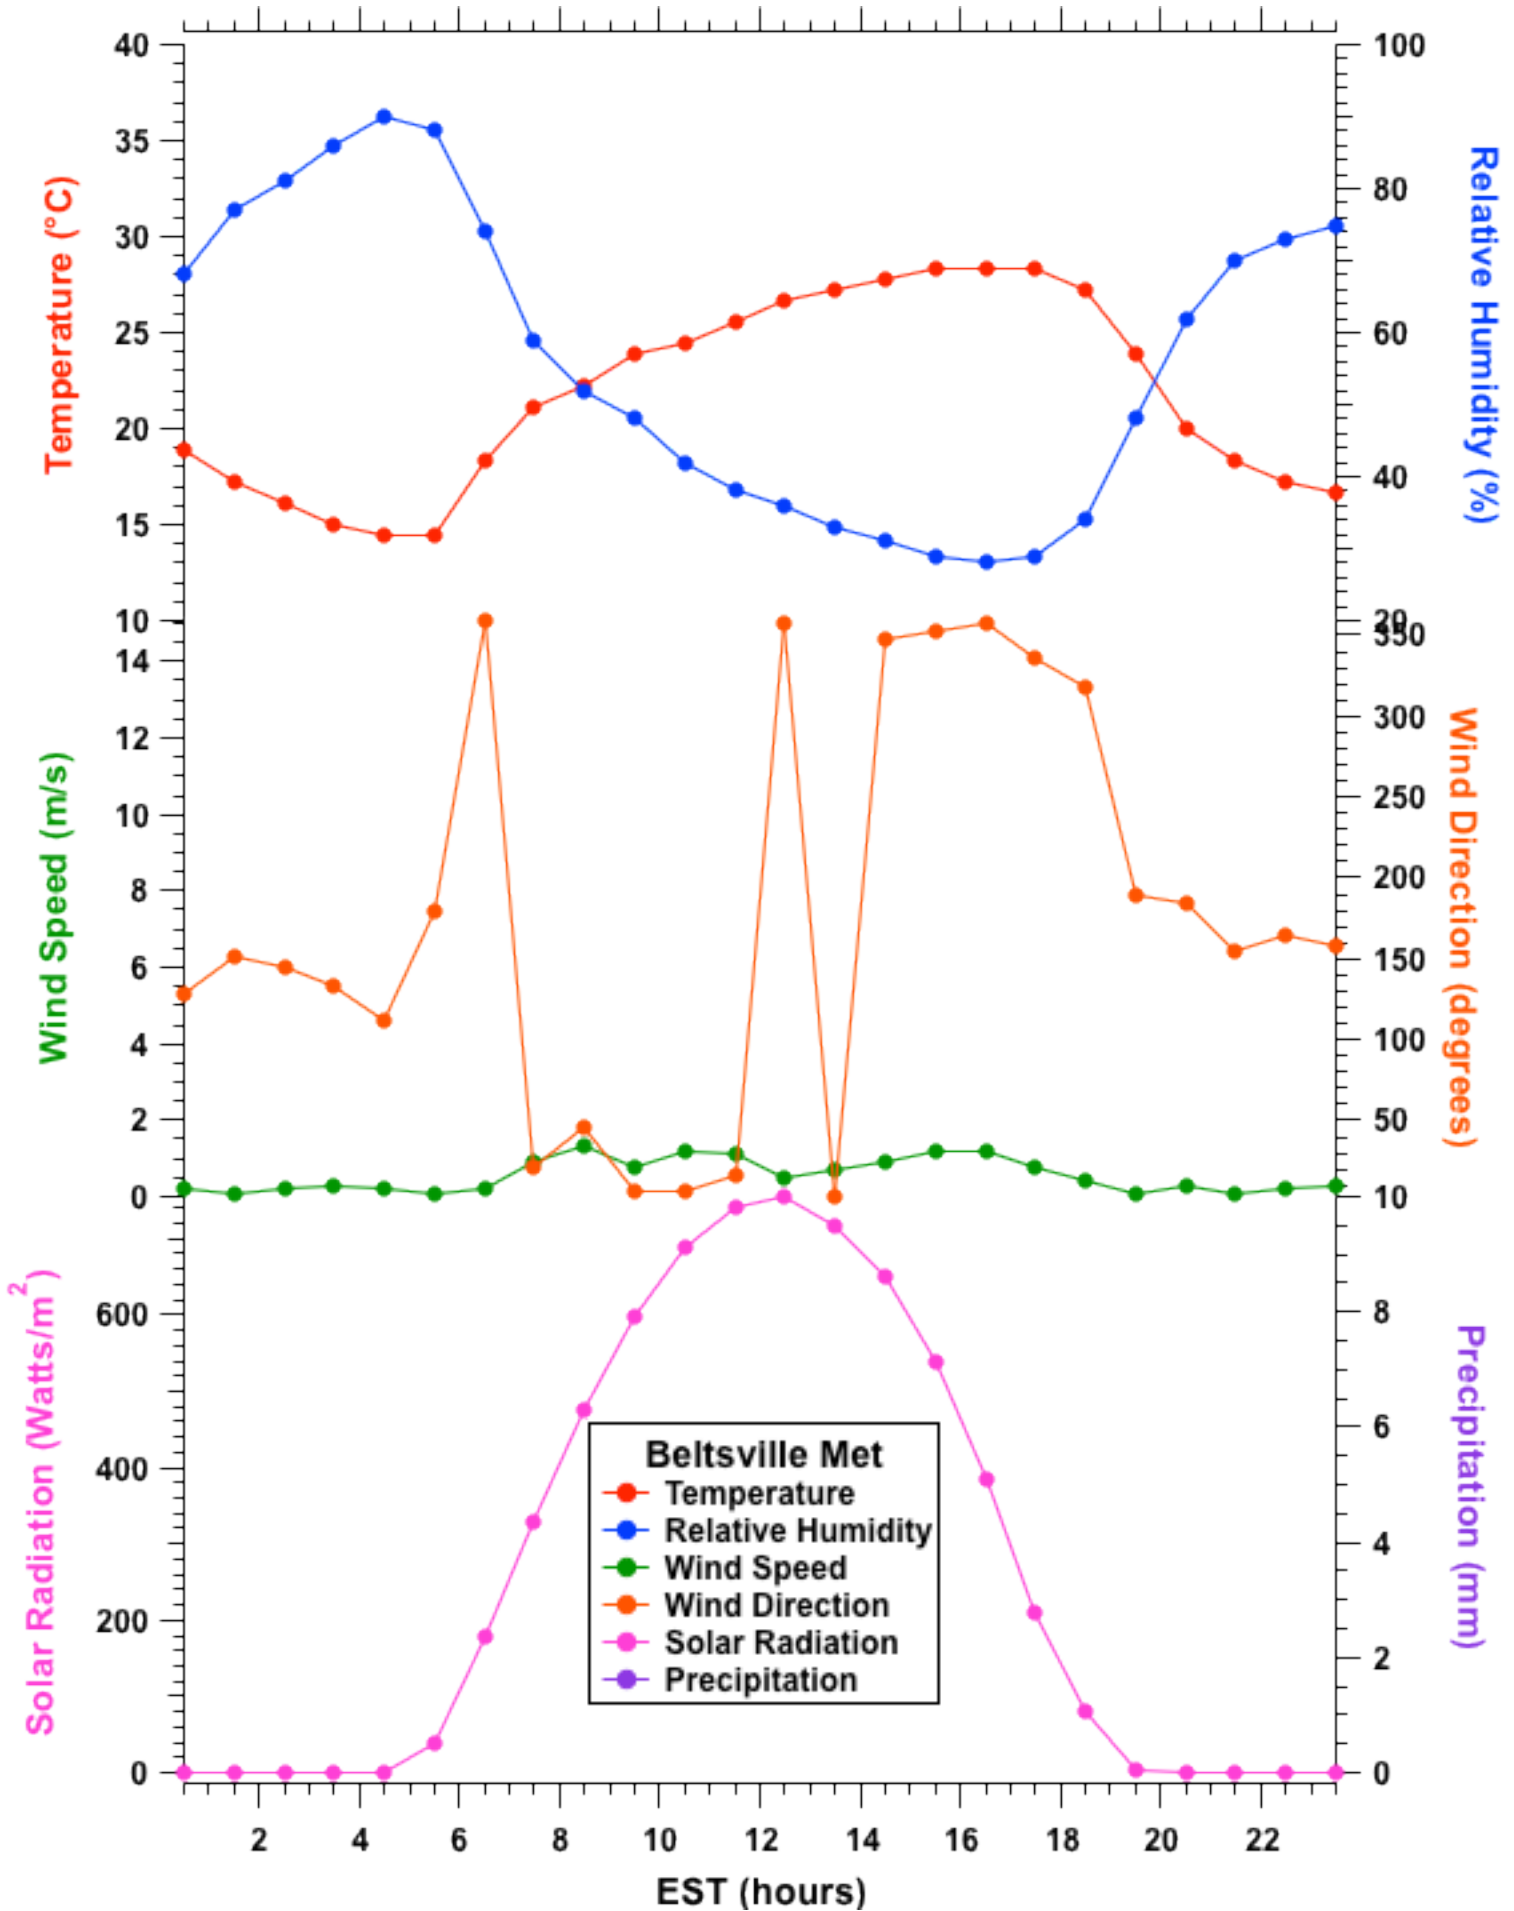

2011-06-30 MDE Ground Site Data Quick Look

All data are preliminary and subject to change