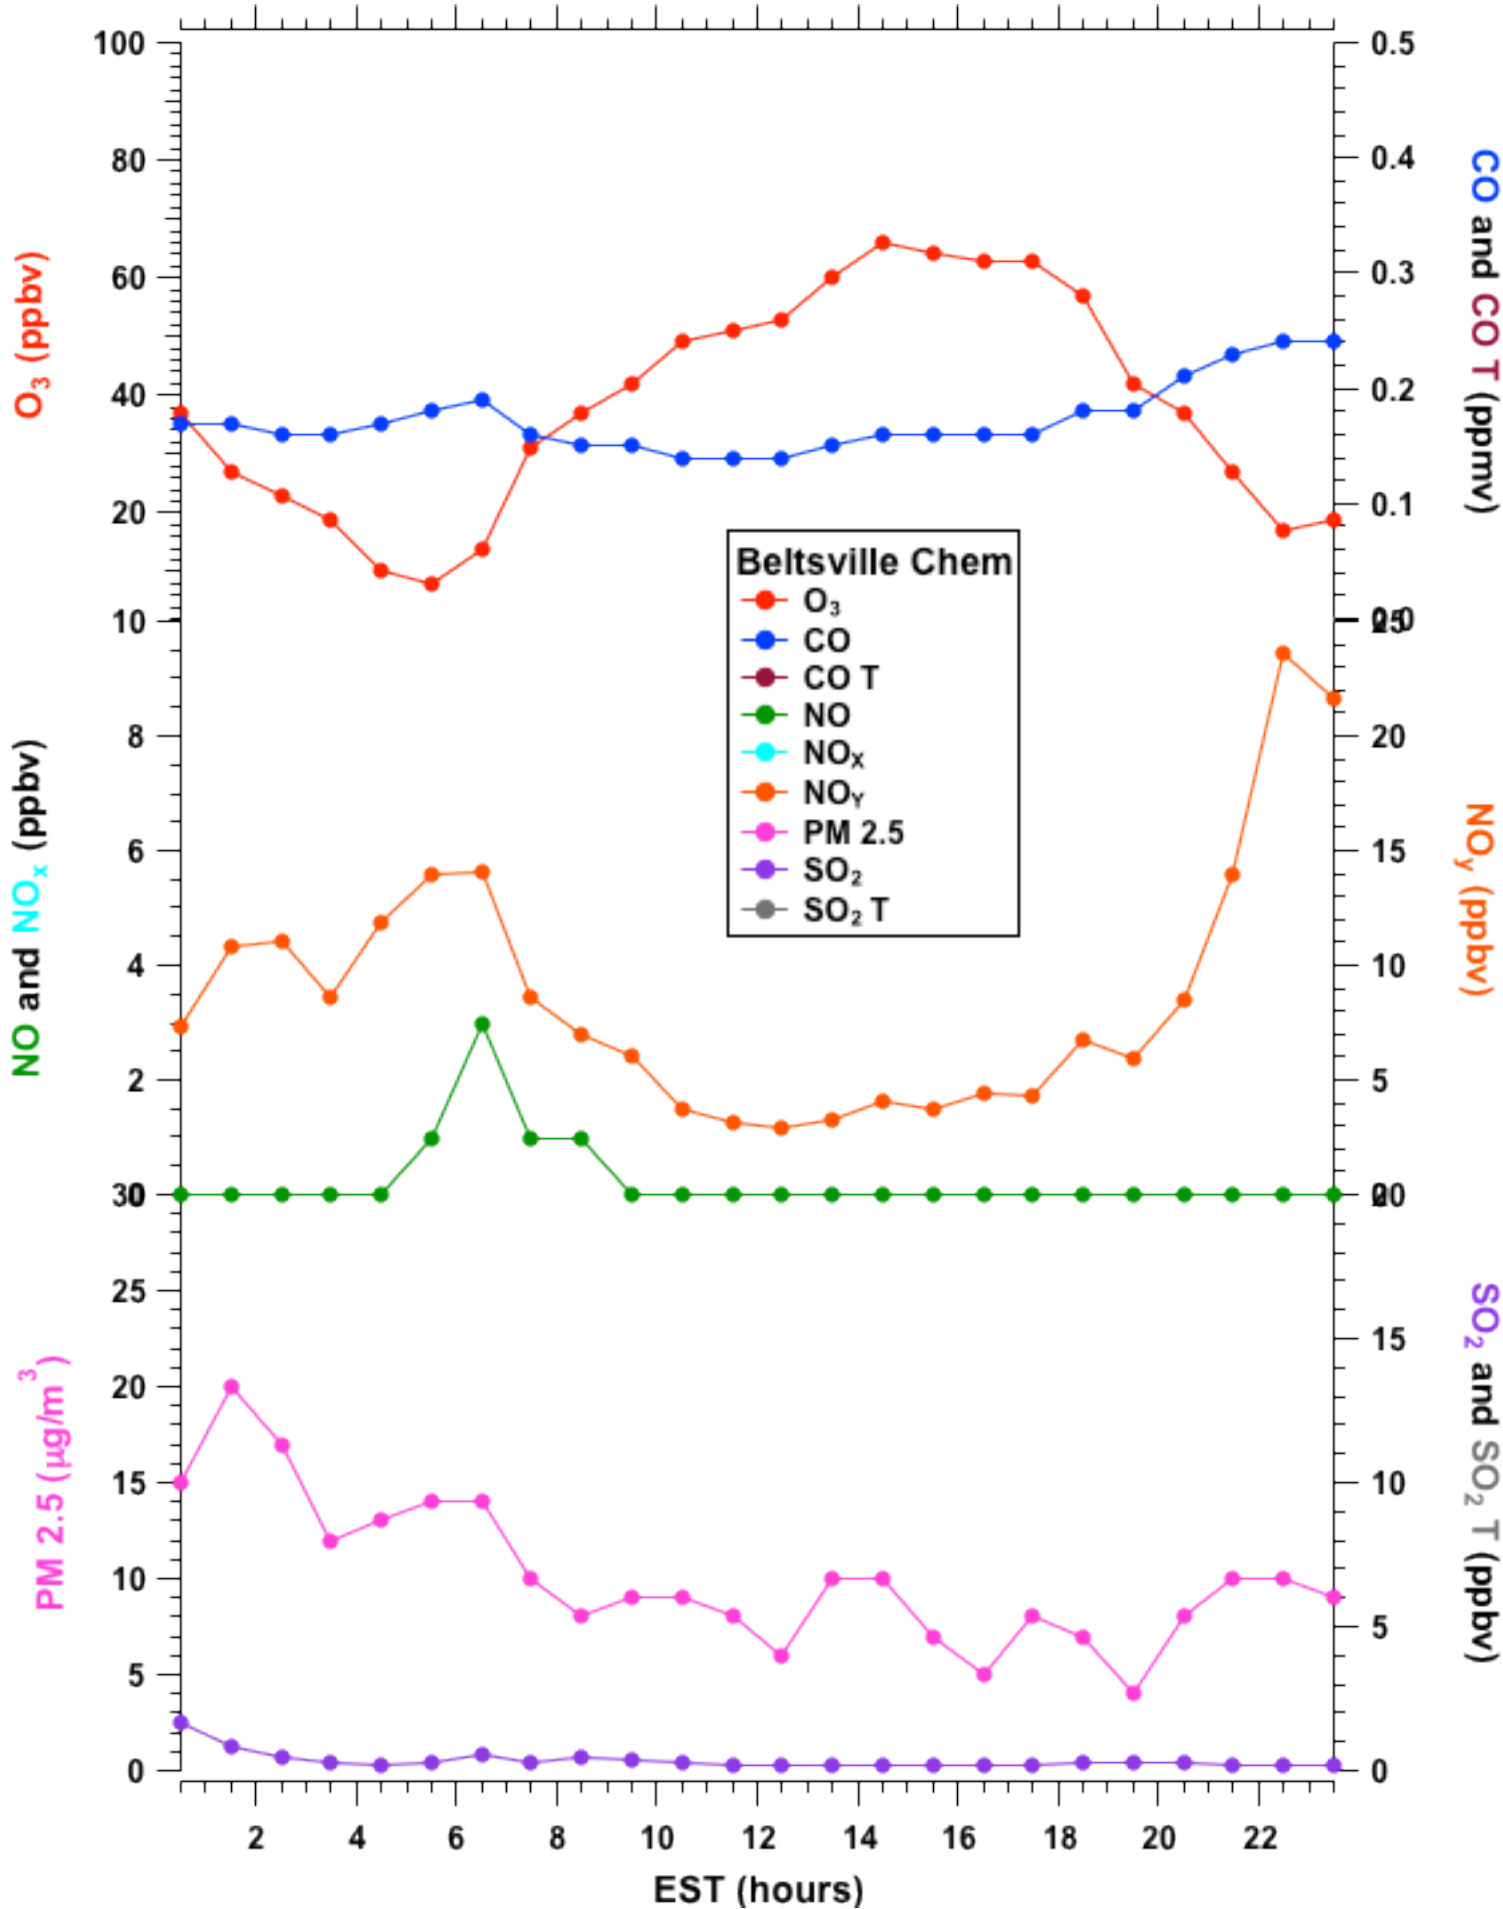

2011-06-30 MDE Ground Site Data Quick Look

All data are preliminary and subject to change