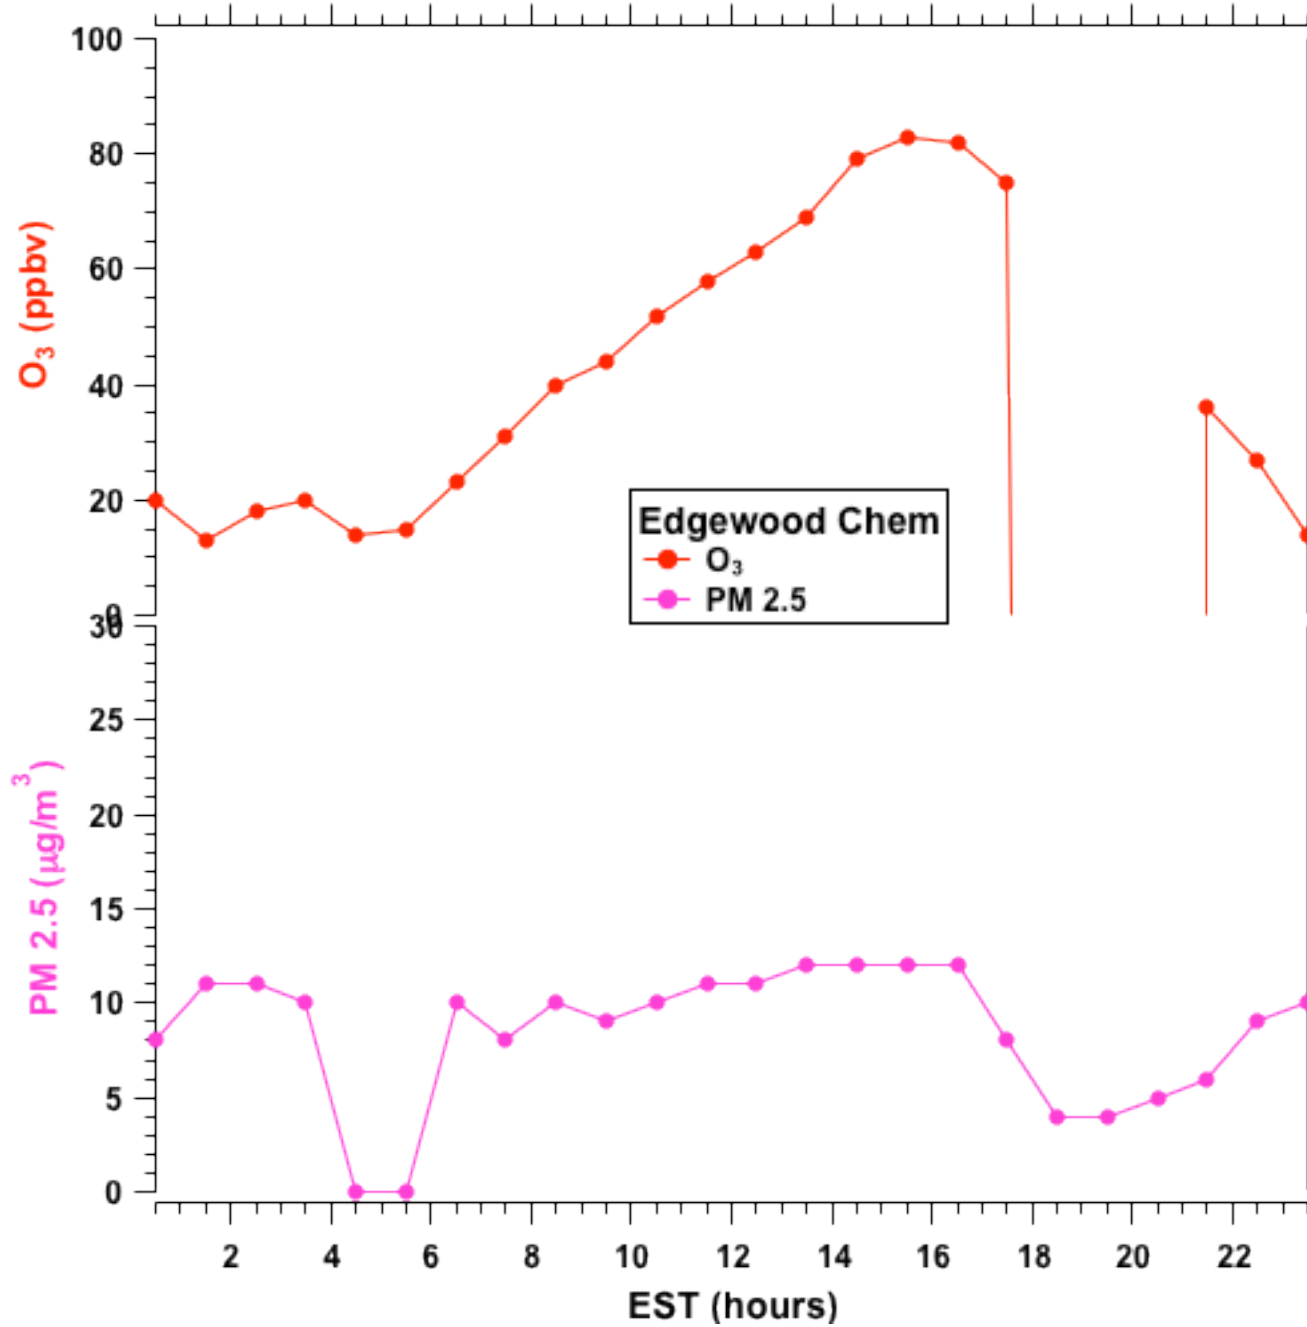

2011-06-30 MDE Ground Site Data Quick Look

All data are preliminary and subject to change