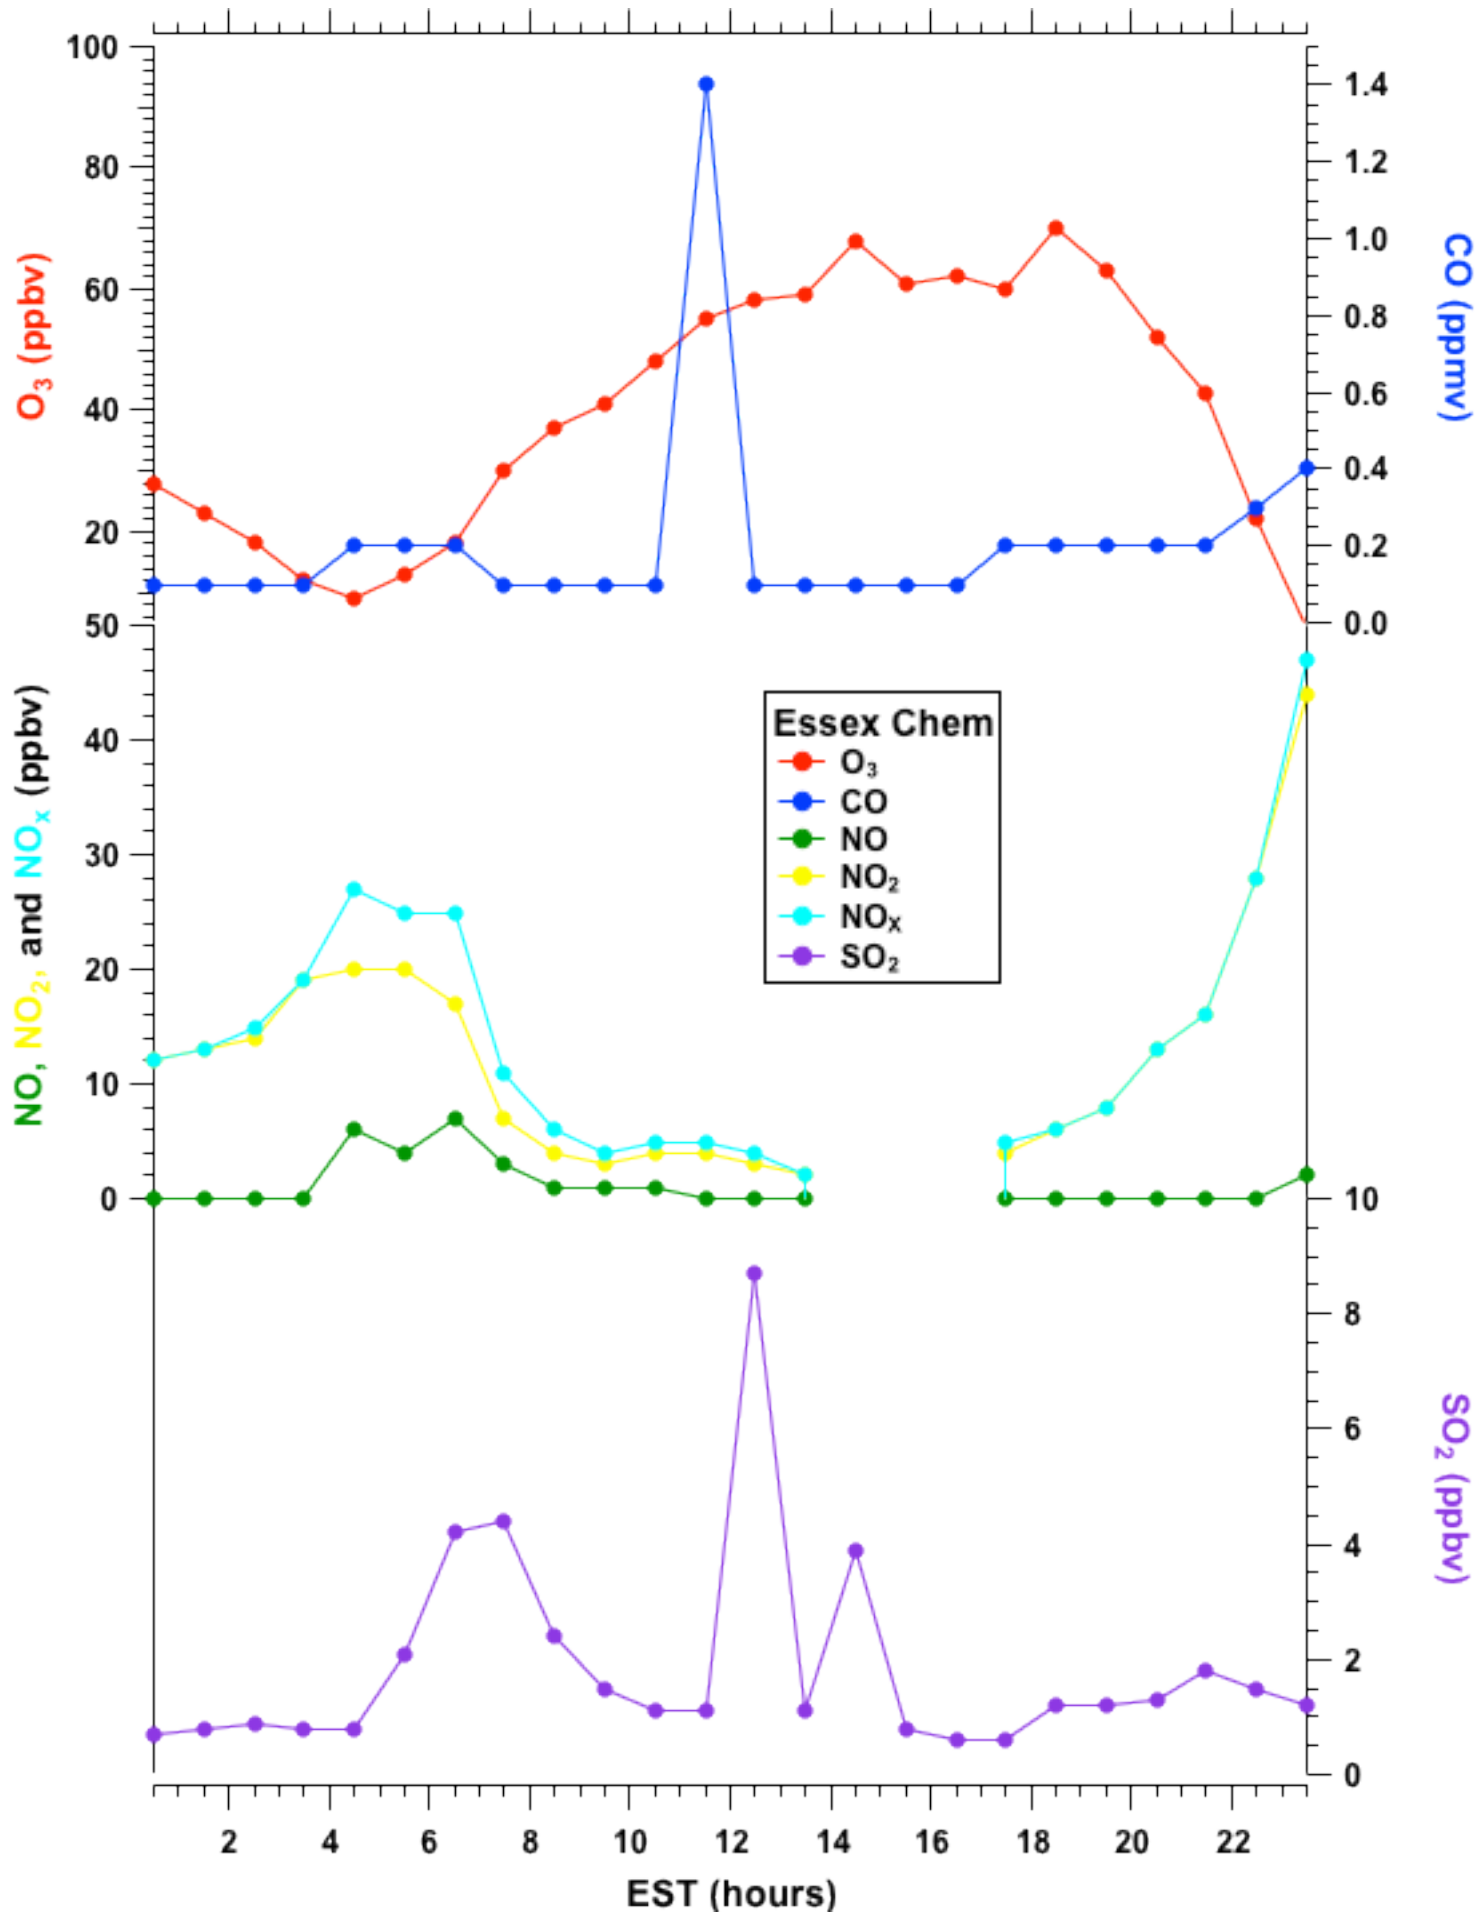

2011-06-30 MDE Ground Site Data Quick Look

All data are preliminary and subject to change