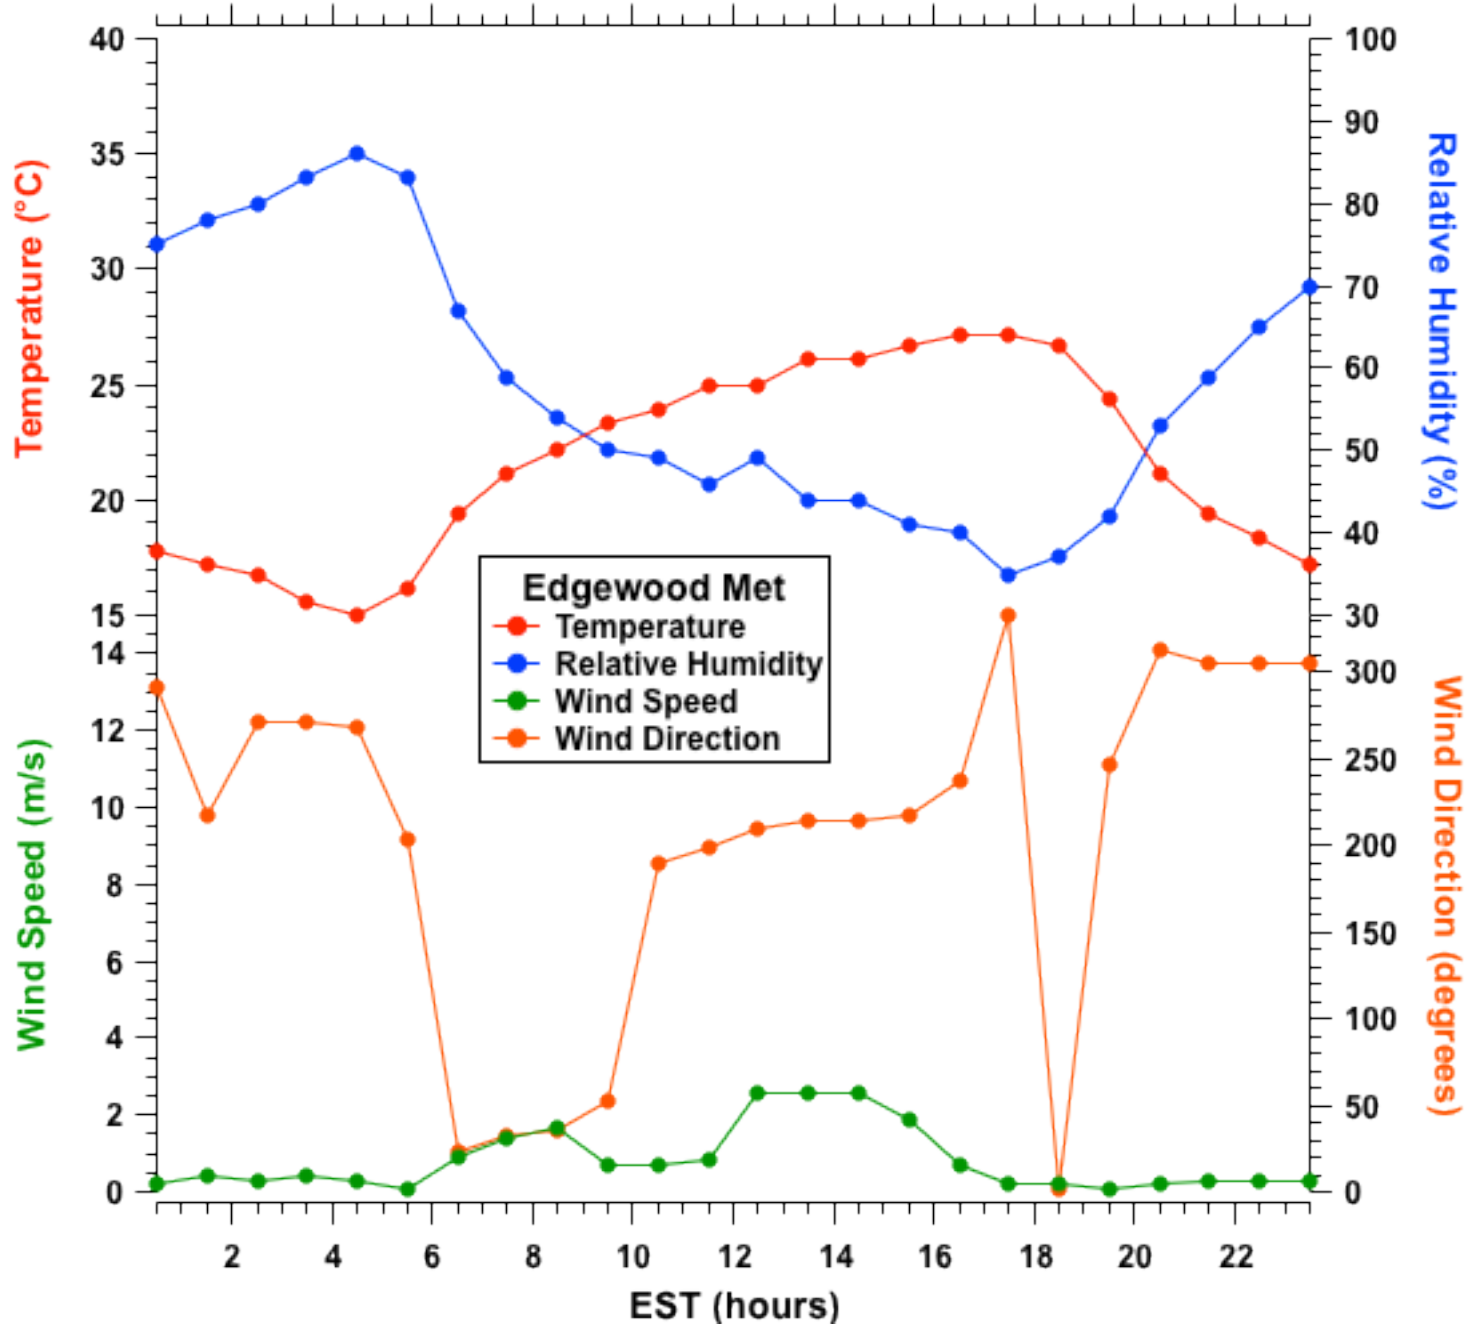

2011-06-30 MDE Ground Site Data Quick Look

All data are preliminary and subject to change