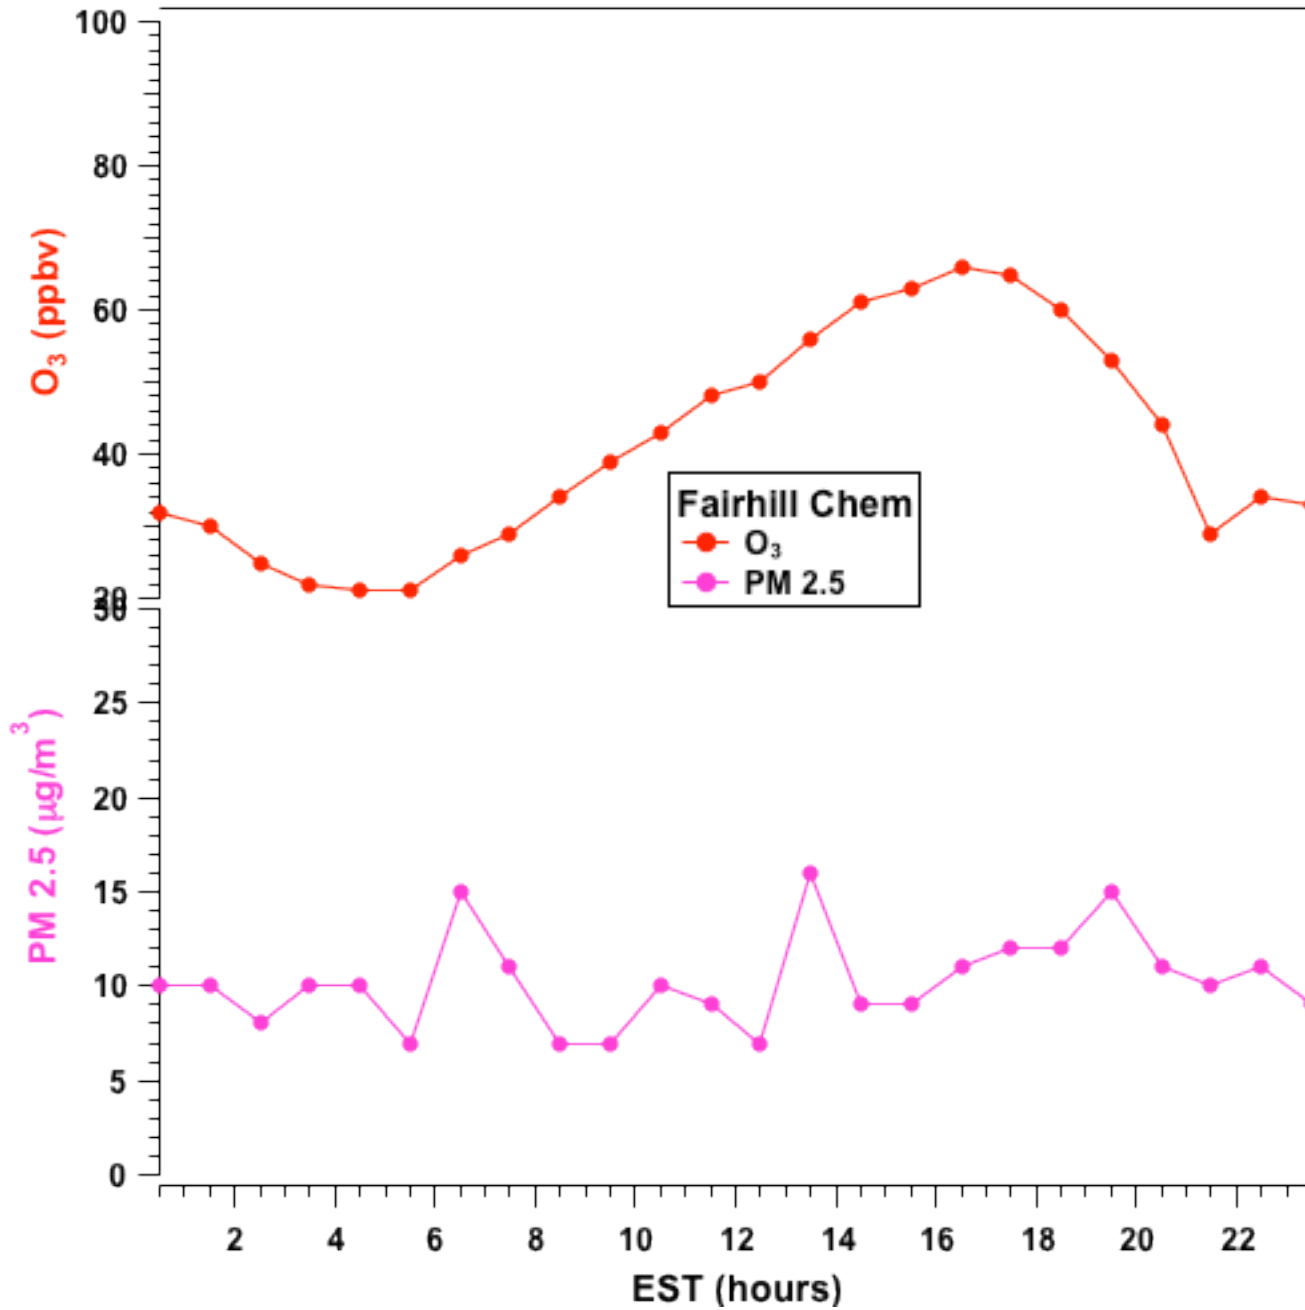

2011-06-30 MDE Ground Site Data Quick Look

All data are preliminary and subject to change