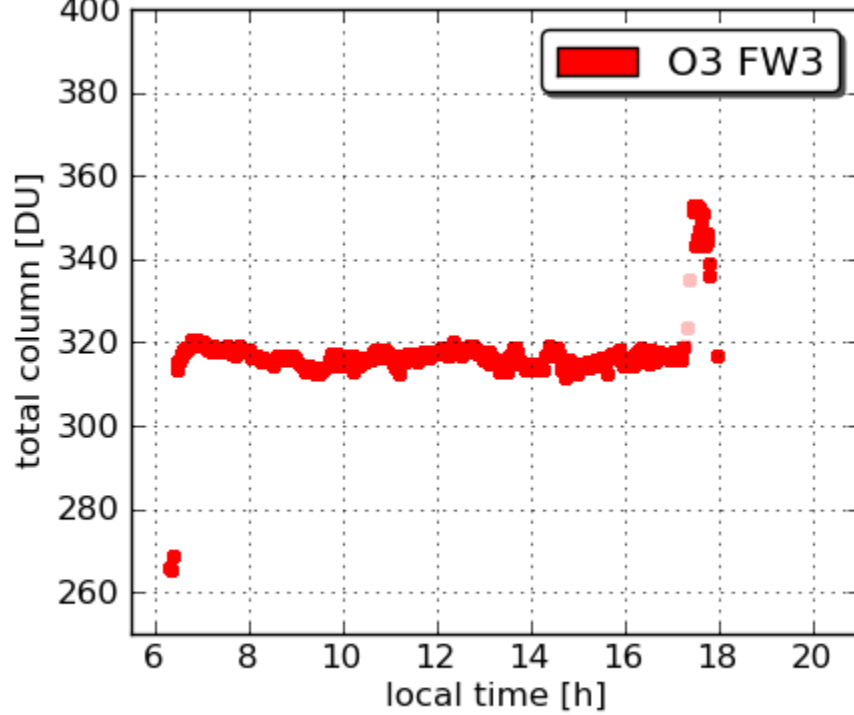

Pandora23 Aldino 20110702

Pandora23 Aldino 20110702

Pandora18 Edgewood 20110702

Pandora18 Edgewood 20110702

Pandora16 Fairhill 20110702

Pandora16 Fairhill 20110702

Pandora17 Padonia 20110702

Pandora17 Padonia 20110702

Pandora7 SERC 20110702

Pandora7 SERC 20110702

Status of other sites:

Essex – Operational, but internet issues prevented download of data

GSFC – Operational, will be added to data download as of 7/3

Oldtown – Instrument problems