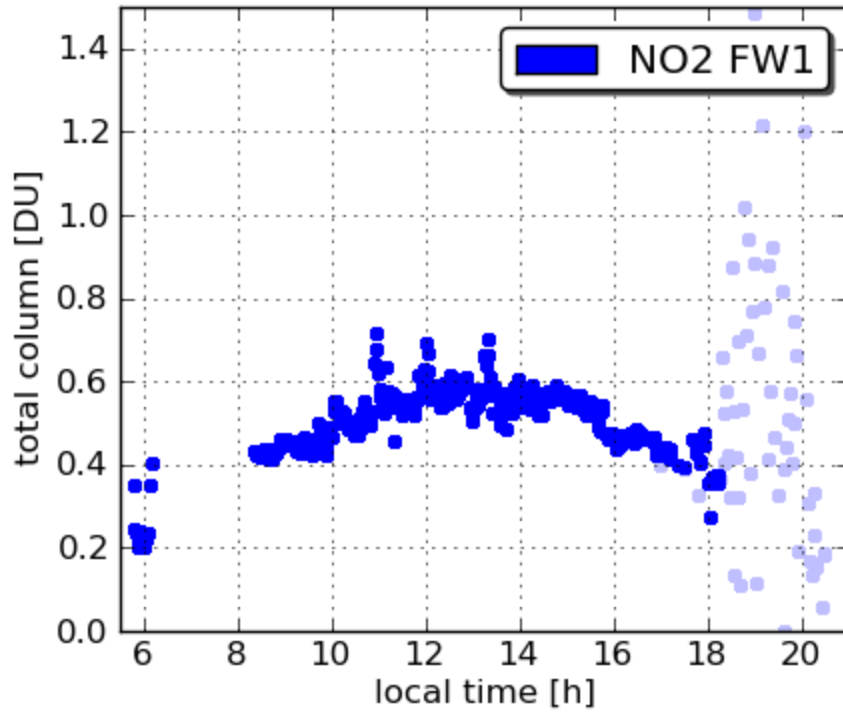

Pandora23 Aldino 20110702

Pandora23 Aldino 20110702

Pandora18 Edgewood 20110702

Pandora18 Edgewood 20110702

Pandora16 Fairhill 20110702

Pandora16 Fairhill 20110702

Pandora17 Padonia 20110702

Pandora17 Padonia 20110702

Pandora7 SERC 20110702

Pandora7 SERC 20110702

Status of other sites:

Essex – Operational, but internet issues prevented download of data

GSFC – Operational, will be added to data download as of 7/3

Oldtown – Instrument problems