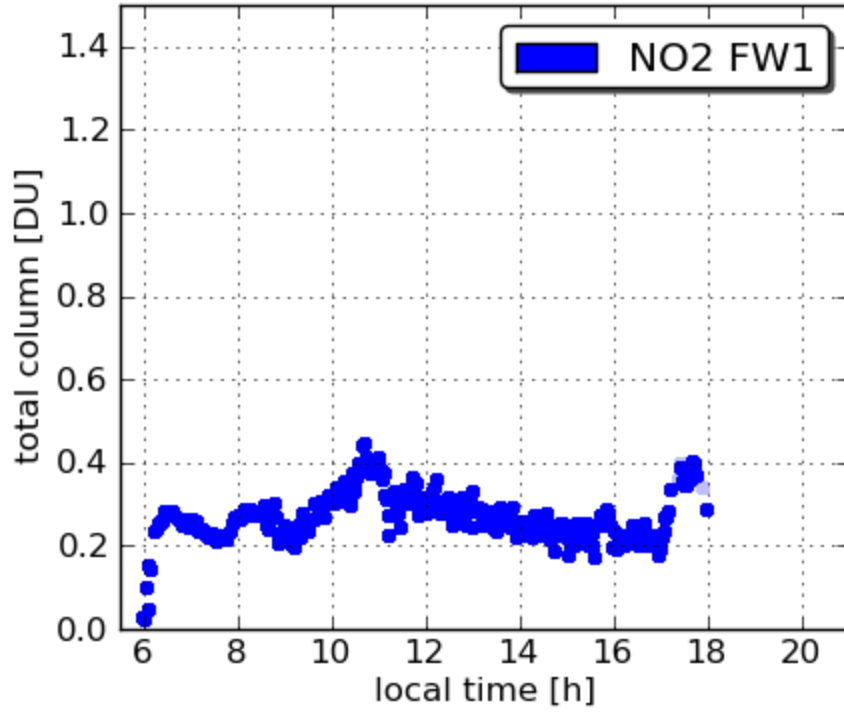

Pandora23 Aldino 20110702

Pandora23 Aldino 20110702

Pandora18 Edgewood 20110702

Pandora18 Edgewood 20110702

Pandora16 Fairhill 20110702

Pandora16 Fairhill 20110702

Pandora17 Padonia 20110702

Pandora17 Padonia 20110702

Pandora7 SERC 20110702

Pandora7 SERC 20110702

Status of other sites:

Essex – Operational, but internet issues prevented download of data

GSFC – Operational, will be added to data download as of 7/3

Oldtown – Instrument problems