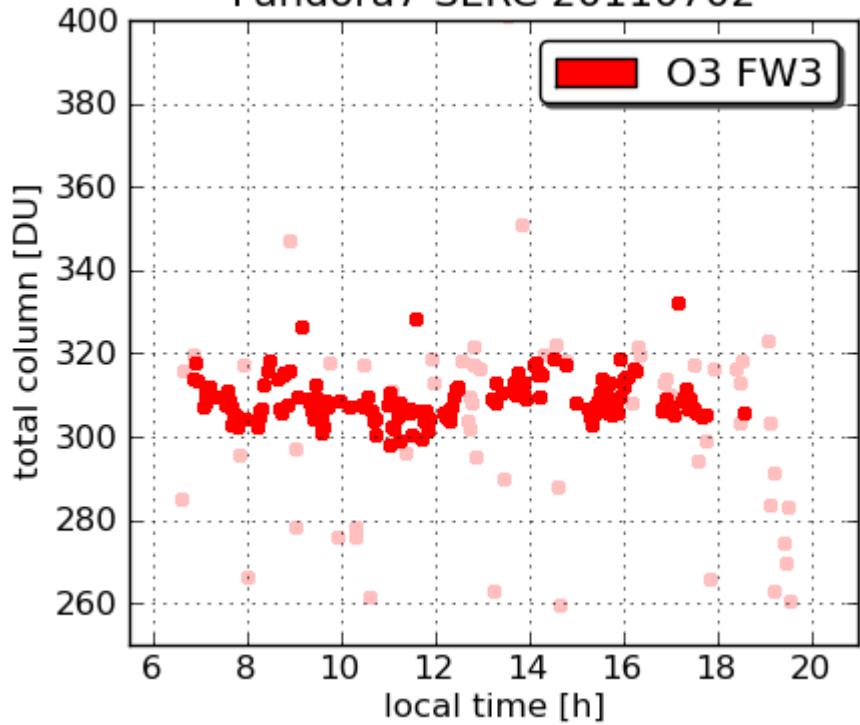

Pandora23 Aldino 20110702

Pandora23 Aldino 20110702

Pandora18 Edgewood 20110702

Pandora18 Edgewood 20110702

Pandora16 Fairhill 20110702

Pandora16 Fairhill 20110702

Pandora17 Padonia 20110702

Pandora17 Padonia 20110702

Pandora7 SERC 20110702

Pandora7 SERC 20110702

Status of other sites:

Essex – Operational, but internet issues prevented download of data

GSFC – Operational, will be added to data download as of 7/3

Oldtown – Instrument problems