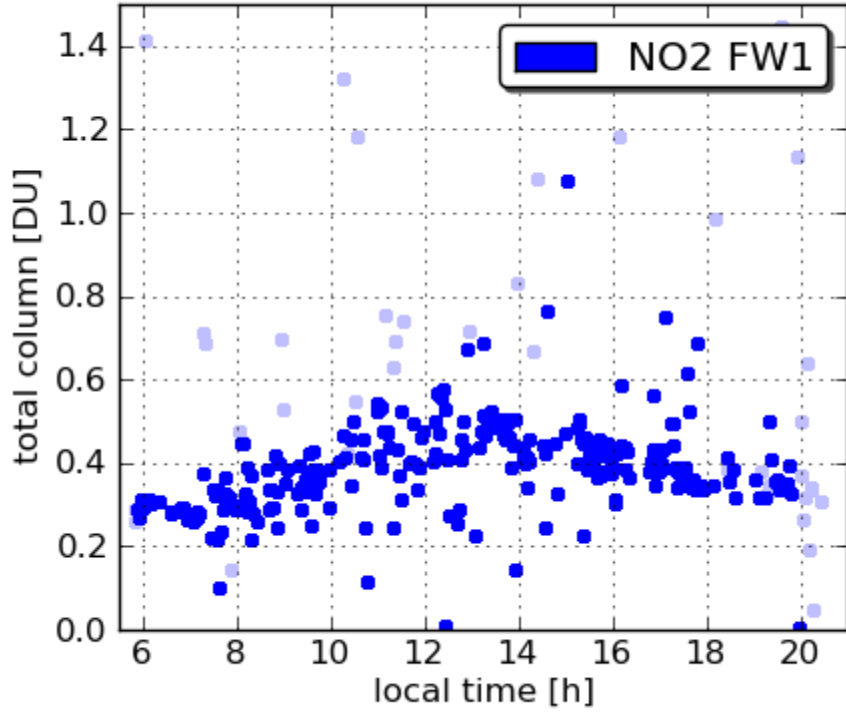

Pandora23 Aldino 20110702

Pandora23 Aldino 20110702

Pandora18 Edgewood 20110702

Pandora18 Edgewood 20110702

Pandora16 Fairhill 20110702

Pandora16 Fairhill 20110702

Pandora17 Padonia 20110702

Pandora17 Padonia 20110702

Pandora7 SERC 20110702

Pandora7 SERC 20110702

Status of other sites:

Essex – Operational, but internet issues prevented download of data

GSFC – Operational, will be added to data download as of 7/3

Oldtown – Instrument problems