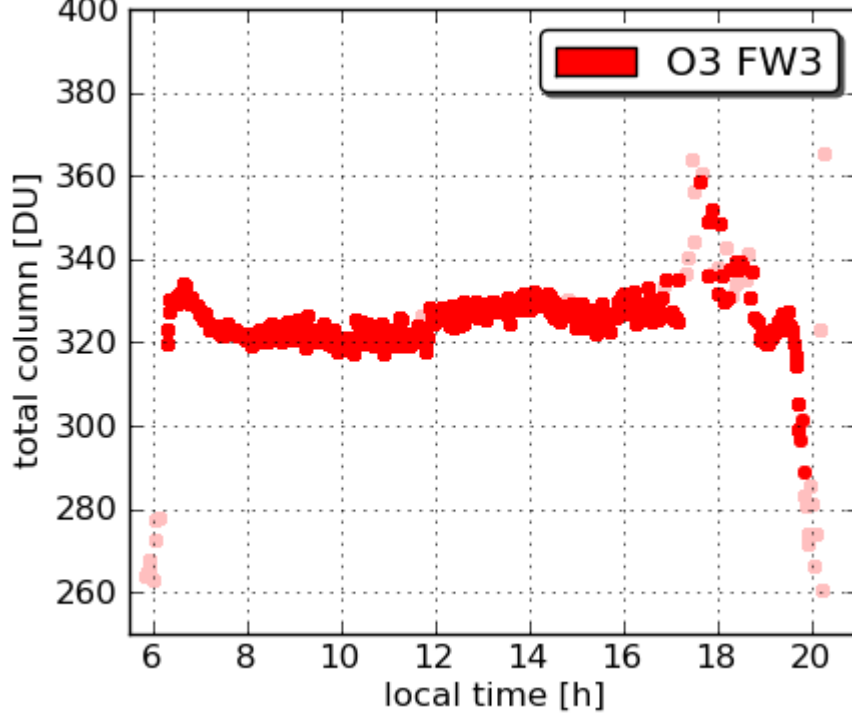

Pandora23 Aldino 20110702

Pandora23 Aldino 20110702

Pandora18 Edgewood 20110702

Pandora18 Edgewood 20110702

Pandora16 Fairhill 20110702

Pandora16 Fairhill 20110702

Pandora17 Padonia 20110702

Pandora17 Padonia 20110702

Pandora7 SERC 20110702

Pandora7 SERC 20110702

Status of other sites:

Essex – Operational, but internet issues prevented download of data

GSFC – Operational, will be added to data download as of 7/3

Oldtown – Instrument problems