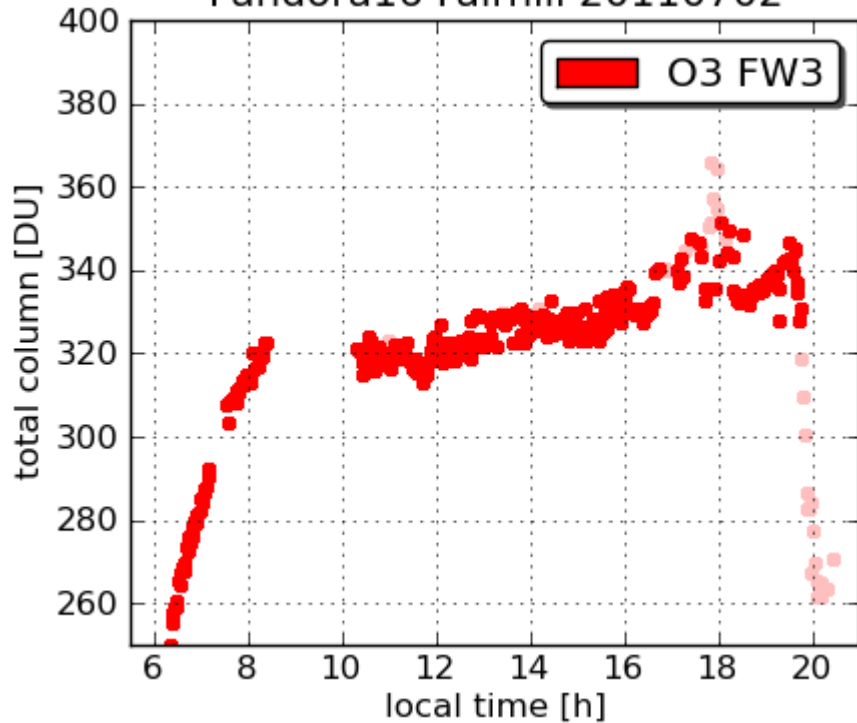

Pandora23 Aldino 20110702

Pandora23 Aldino 20110702

Pandora18 Edgewood 20110702

Pandora18 Edgewood 20110702

Pandora16 Fairhill 20110702

Pandora16 Fairhill 20110702

Pandora17 Padonia 20110702

Pandora17 Padonia 20110702

Pandora7 SERC 20110702

Pandora7 SERC 20110702

Status of other sites:

Essex – Operational, but internet issues prevented download of data

GSFC – Operational, will be added to data download as of 7/3

Oldtown – Instrument problems