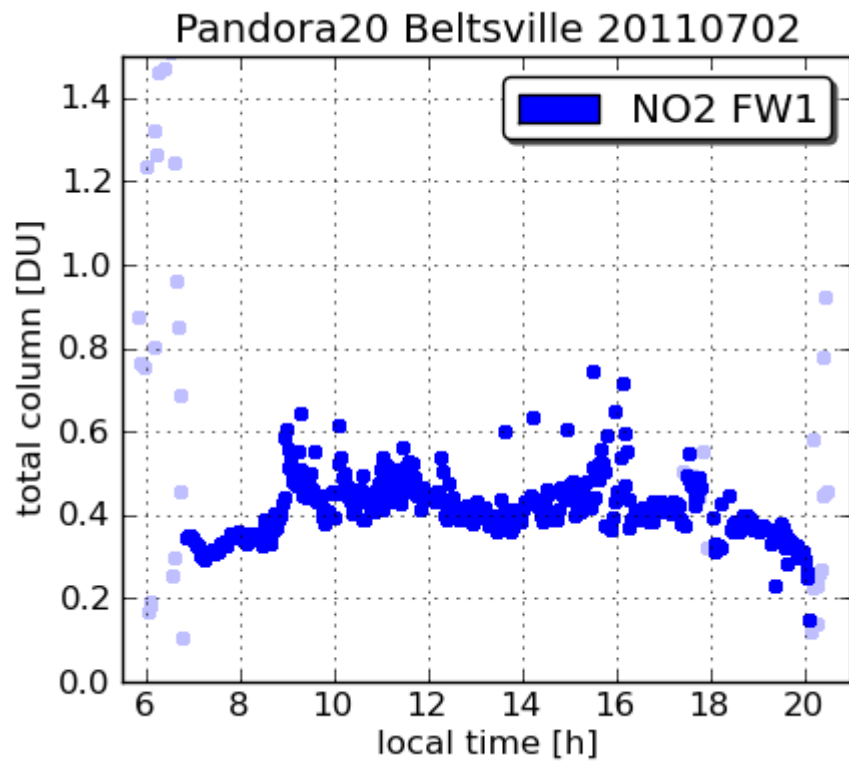

Pandora23 Aldino 20110702

Pandora23 Aldino 20110702

Pandora18 Edgewood 20110702

Pandora18 Edgewood 20110702

Pandora16 Fairhill 20110702

Pandora16 Fairhill 20110702

Pandora17 Padonia 20110702

Pandora17 Padonia 20110702

Pandora7 SERC 20110702

Pandora7 SERC 20110702

Status of other sites:

Essex – Operational, but internet issues prevented download of data

GSFC – Operational, will be added to data download as of 7/3

Oldtown – Instrument problems