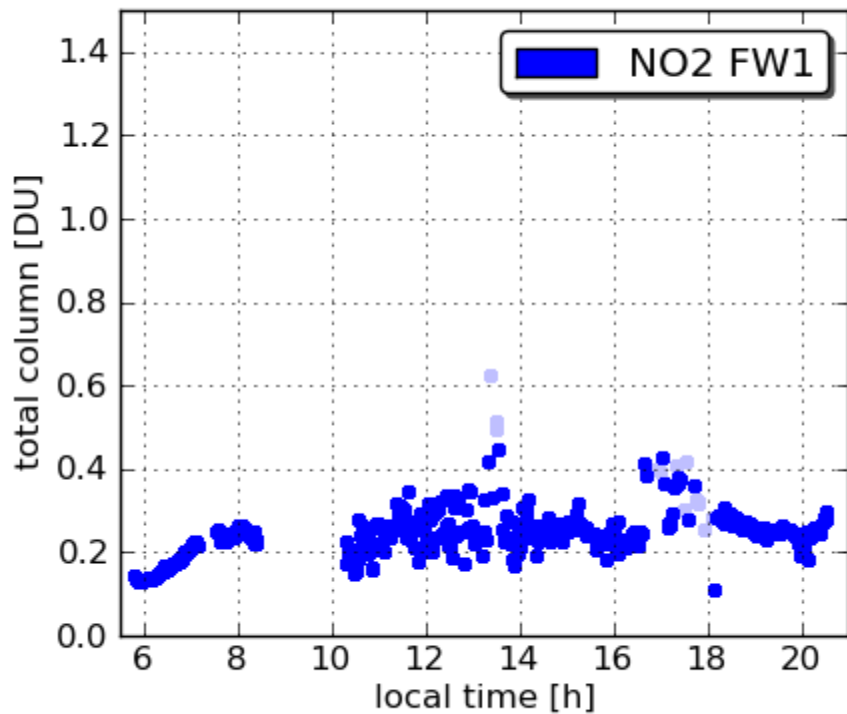

Pandora23 Aldino 20110702

Pandora23 Aldino 20110702

Pandora18 Edgewood 20110702

Pandora18 Edgewood 20110702

Pandora16 Fairhill 20110702

Pandora16 Fairhill 20110702

Pandora17 Padonia 20110702

Pandora17 Padonia 20110702

Pandora7 SERC 20110702

Pandora7 SERC 20110702

Status of other sites:

Essex – Operational, but internet issues prevented download of data

GSFC – Operational, will be added to data download as of 7/3

Oldtown – Instrument problems