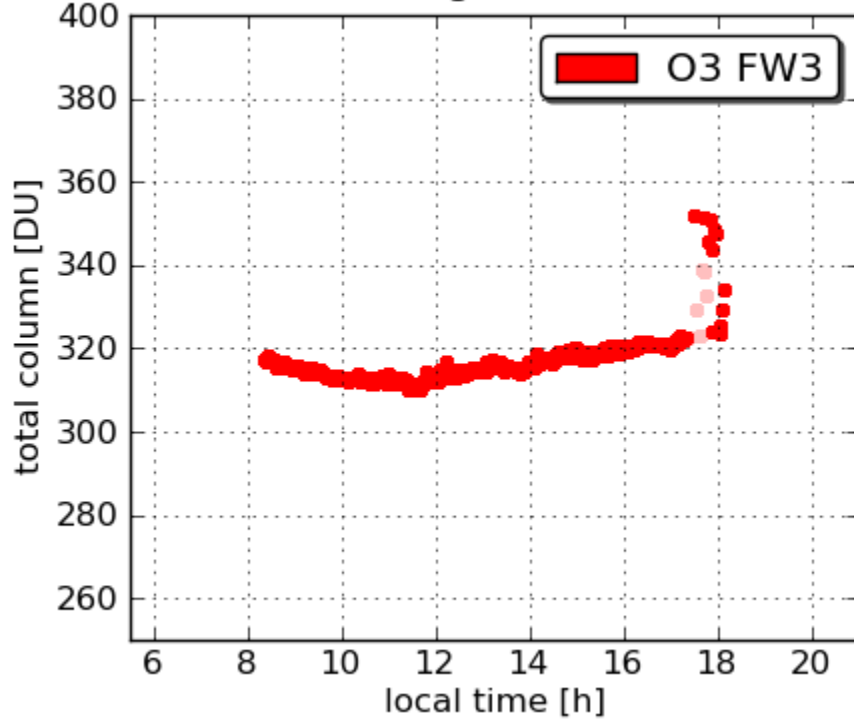

Pandora18 Edgewood 20110702