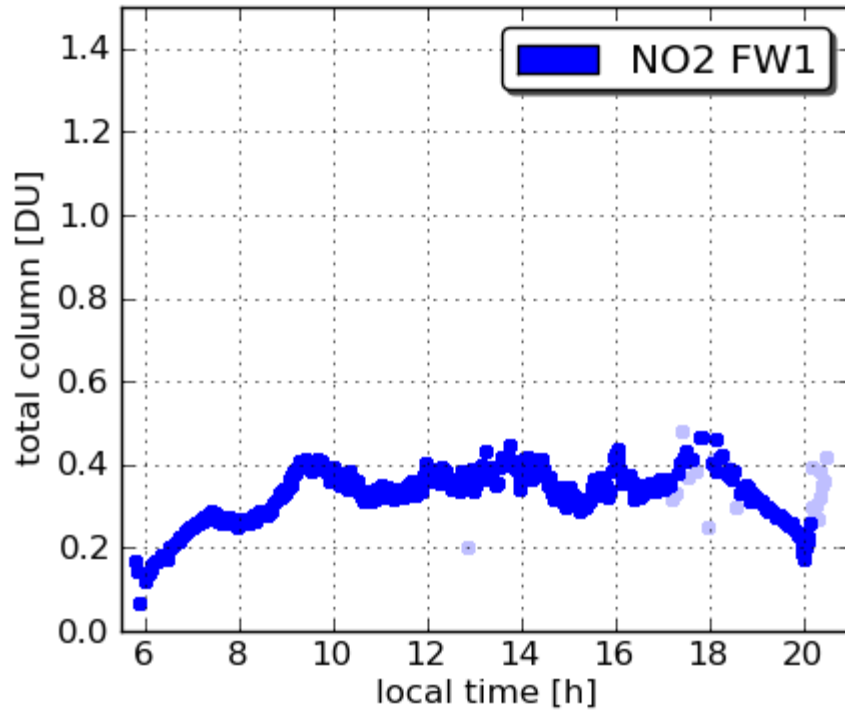

Pandora23 Aldino 20110702

Pandora23 Aldino 20110702

Pandora18 Edgewood 20110702

Pandora18 Edgewood 20110702

Pandora16 Fairhill 20110702

Pandora16 Fairhill 20110702

Pandora17 Padonia 20110702

Pandora17 Padonia 20110702

Pandora7 SERC 20110702

Pandora7 SERC 20110702

Status of other sites:

Essex – Operational, but internet issues prevented download of data

GSFC – Operational, will be added to data download as of 7/3

Oldtown – Instrument problems