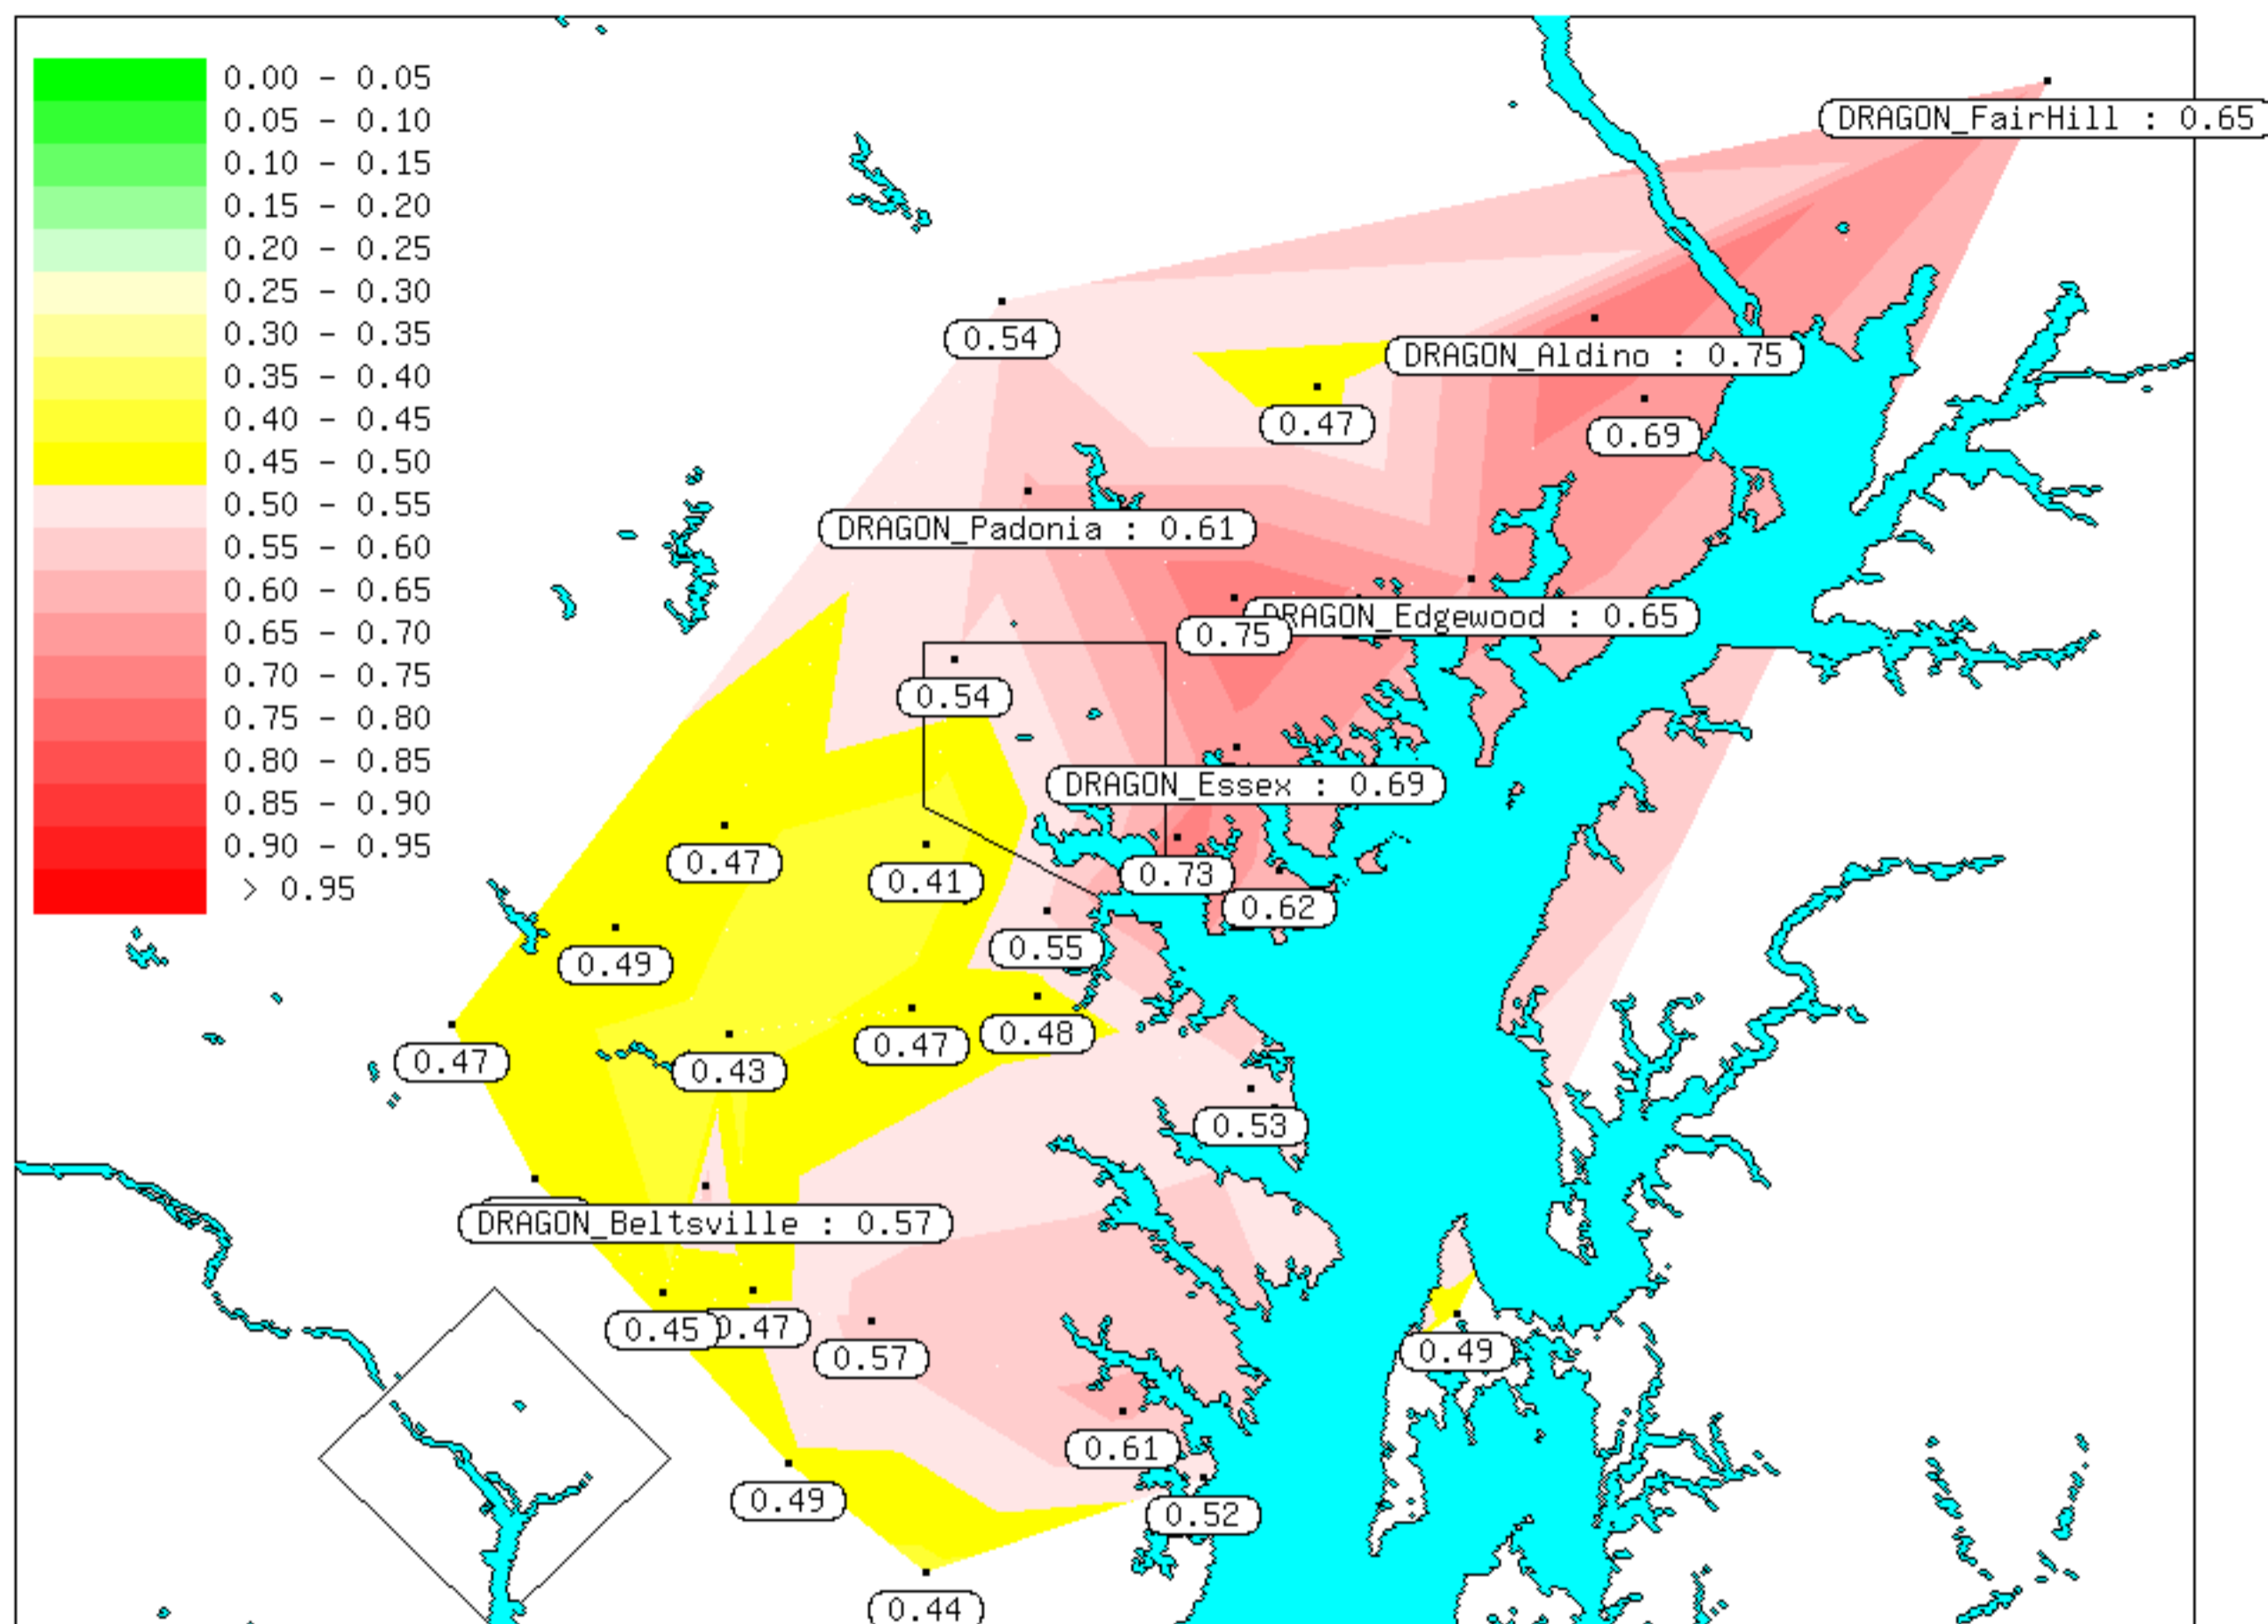

(N 39.7400, W 77.4000)

(N 39.7400, W 75.7500)

(N 38.7950, W 77.4000)

(N 38.7950, W 75.7500)

Profile Sites:

Site	Aot(500)	SDA(fine)	Angstrom	SSA(440)	Reff
DRAGON_FairHill	0.65	0.60	1.80	N/A	N/A
DRAGON_Aldino	0.75	0.60	1.33	N/A	N/A
DRAGON_Edgewood	0.65	0.59	1.80	N/A	N/A
DRAGON_Padonia	0.61	0.54	1.71	0.997	0.174
DRAGON_Essex	0.69	0.65	1.82	N/A	N/A
DRAGON_Beltsville	0.57	0.50	1.64	N/A	N/A
Easton_Airport	0.45	0.41	1.74	N/A	N/A
DRAGON_WileyFord	0.56	0.39	1.31	0.994	0.190