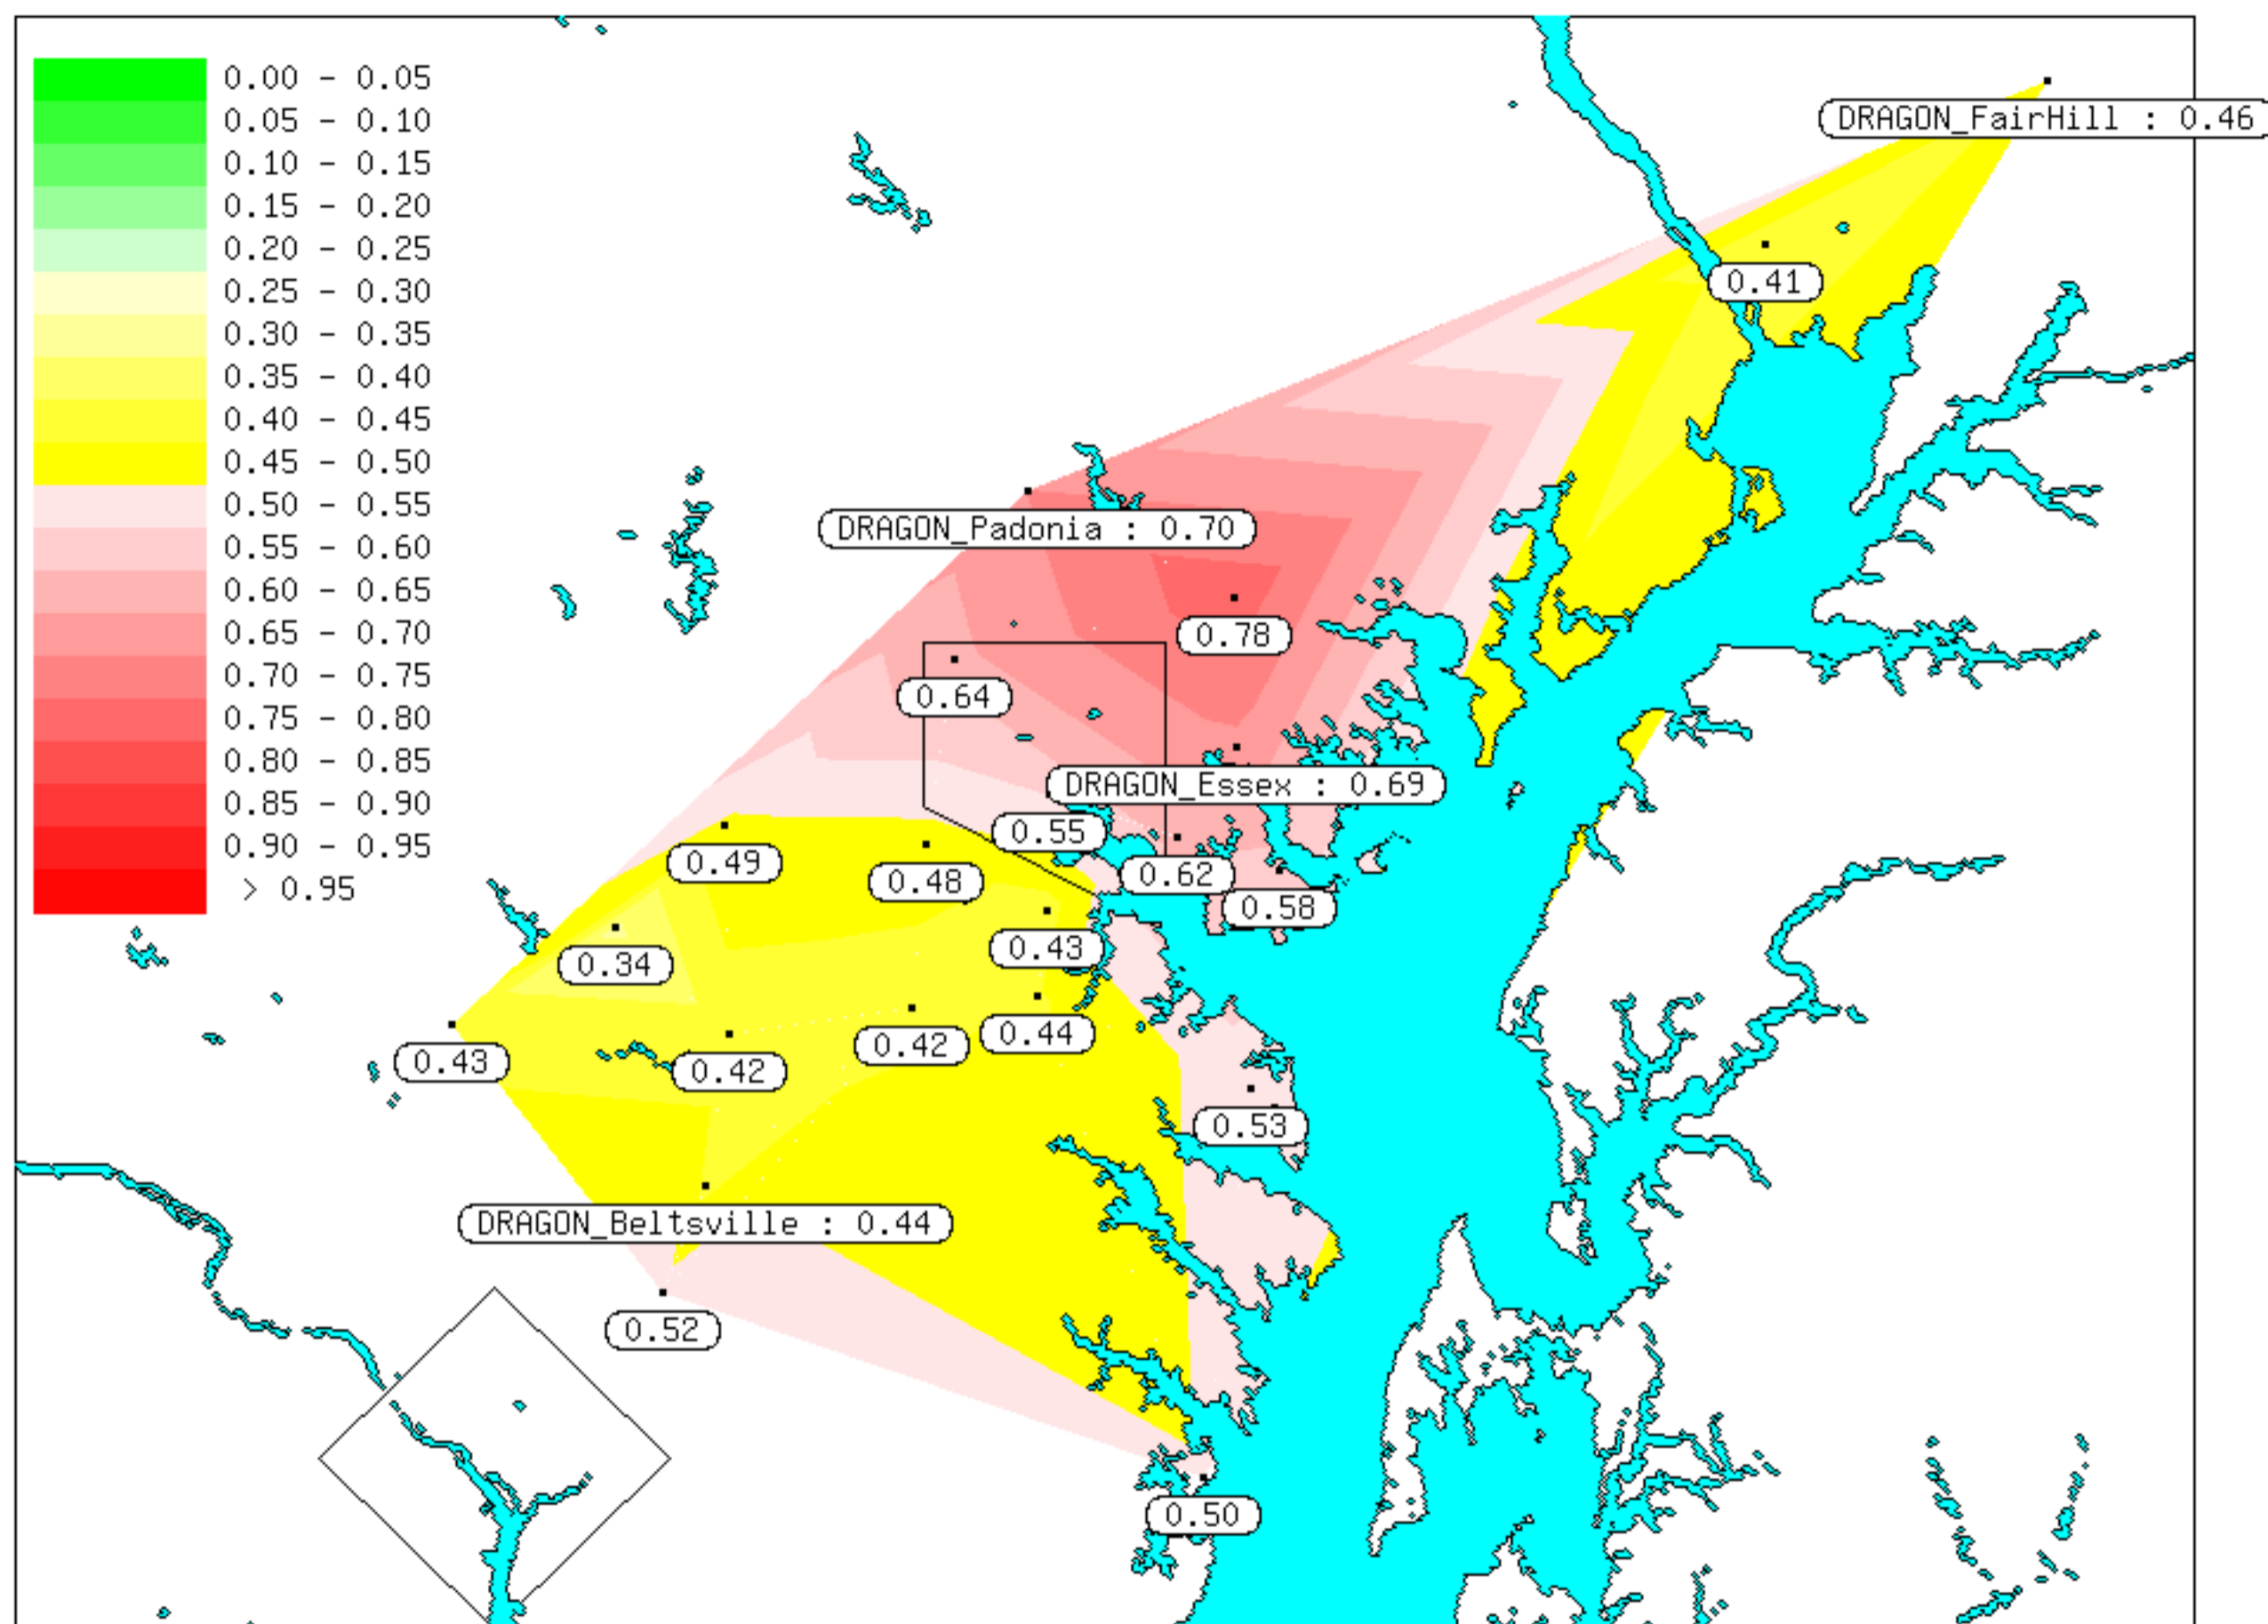

( N 39.7400, W 77.4000 )

( N 39.7400, W 75.7500 )

( N 38.7950, W 77.4000 )

( N 38.7950, W 75.7500 )

Profile Sites:

Site	Aot(500)	SDA(fine)	Angstrom	SSA(440)	Reff
DRAGON_FairHill	0.46	0.30	1.11	N/A	N/A
DRAGON_Padonia	0.70	0.56	1.15	N/A	N/A
DRAGON_Essex	0.69	0.62	1.39	N/A	N/A
DRAGON_Beltsville	0.44	0.41	1.72	N/A	N/A
Easton_Airport	0.41	0.37	1.70	0.989	0.159