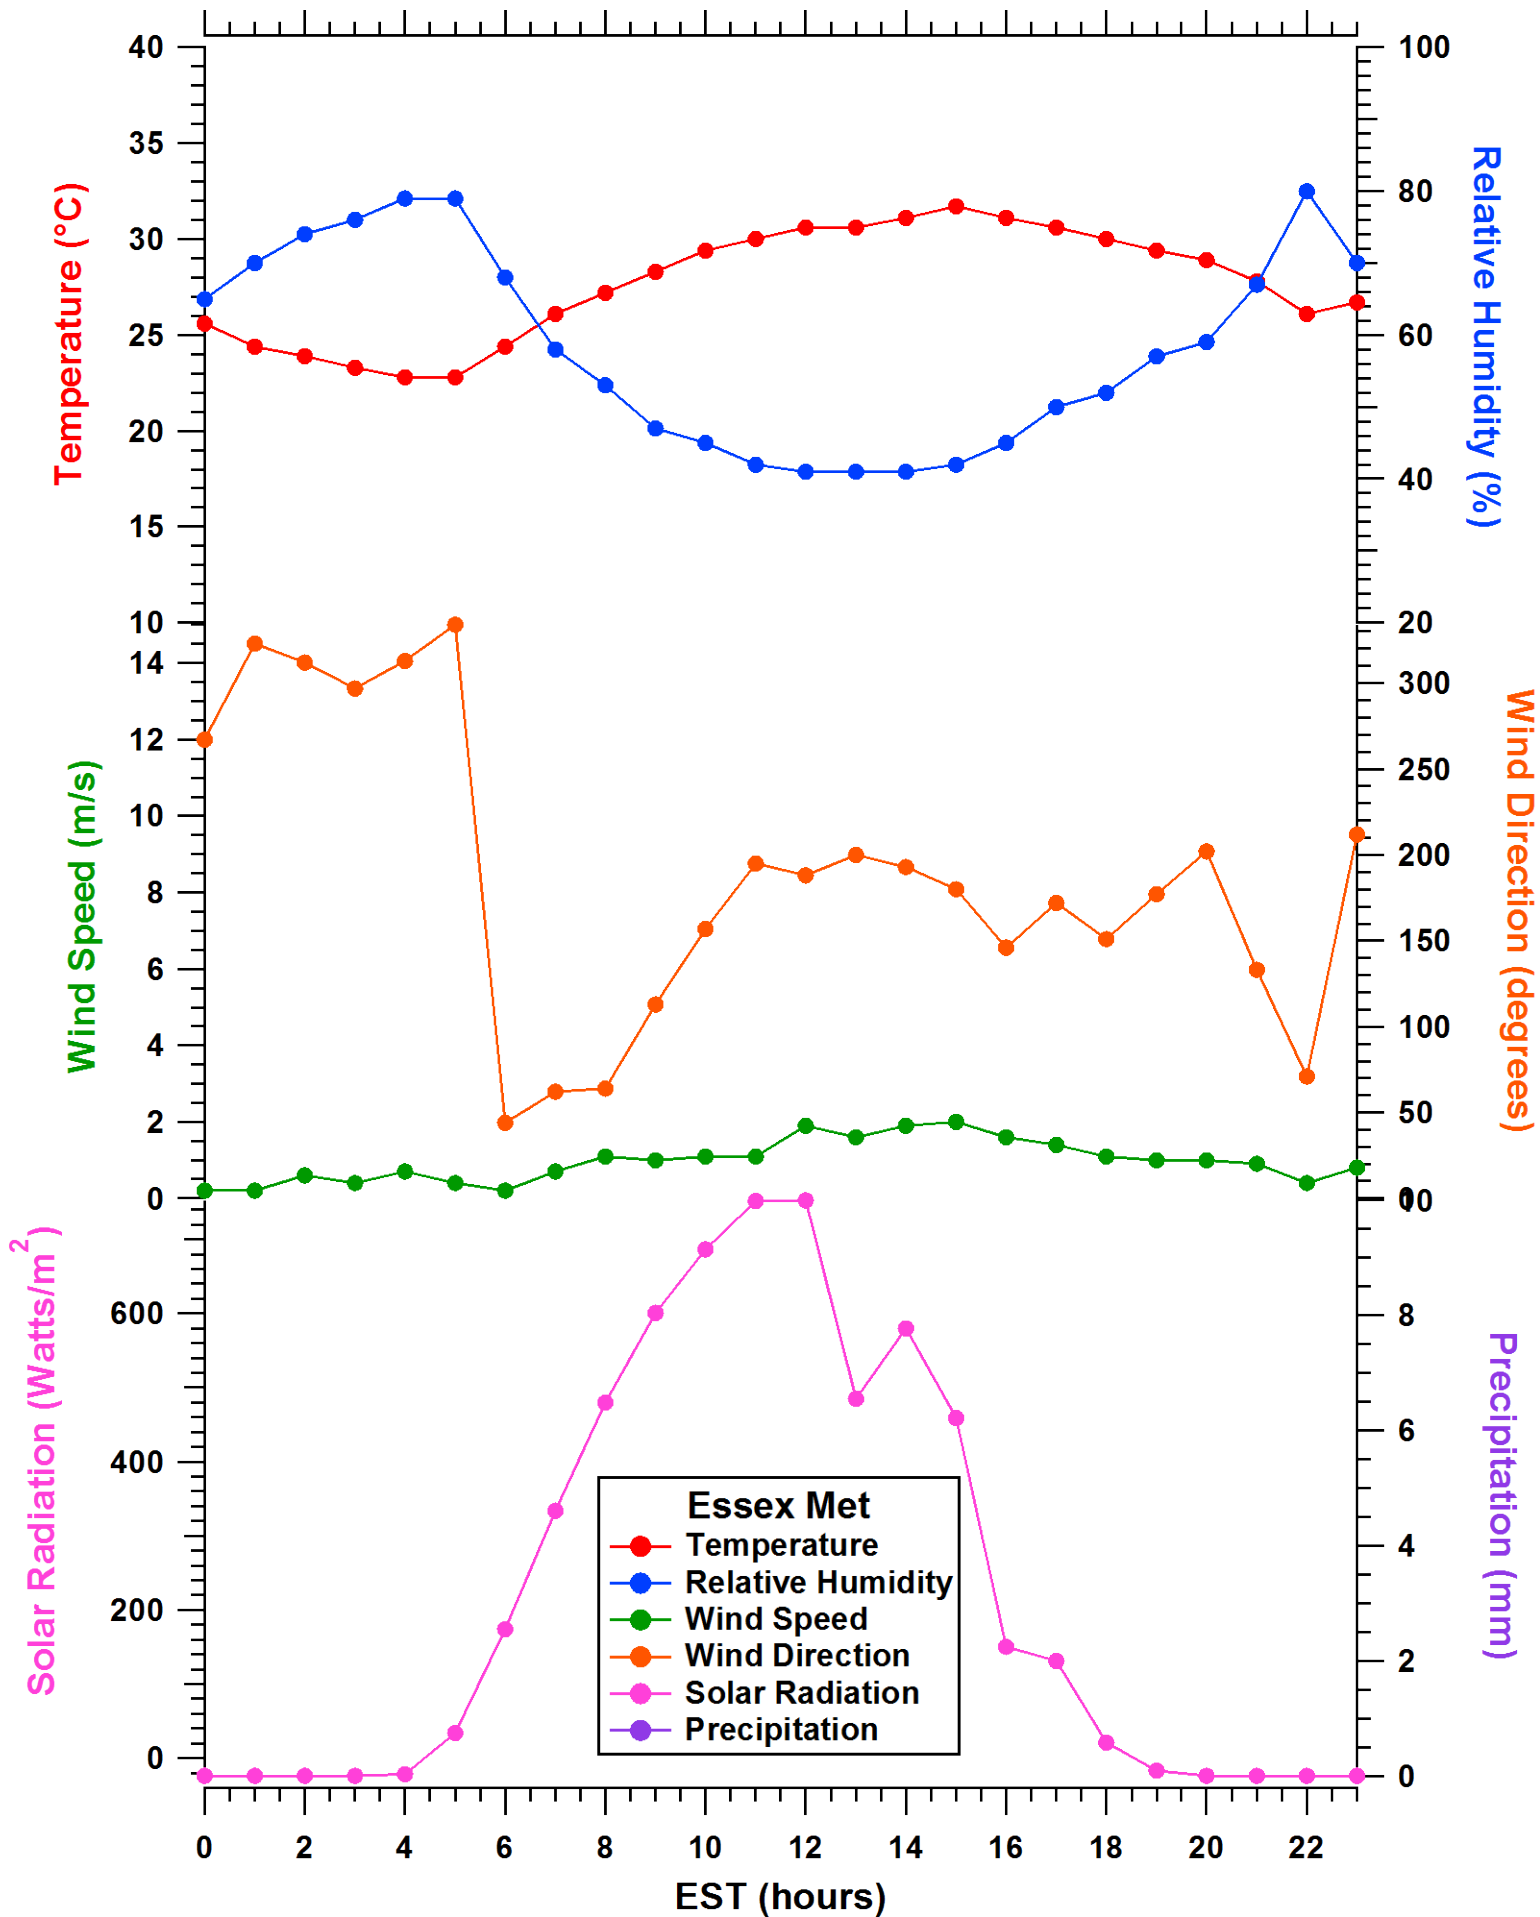

2011-07-05 MDE Ground Site Data Quick Look

All data are preliminary and subject to change

2011-07-05 MDE Ground Site Data Quick Look

All data are preliminary and subject to change

2011-07-05 MDE Ground Site Data Quick Look

All data are preliminary and subject to change

2011-07-05 MDE Ground Site Data Quick Look

All data are preliminary and subject to change

2011-07-05 MDE Ground Site Data Quick Look

All data are preliminary and subject to change