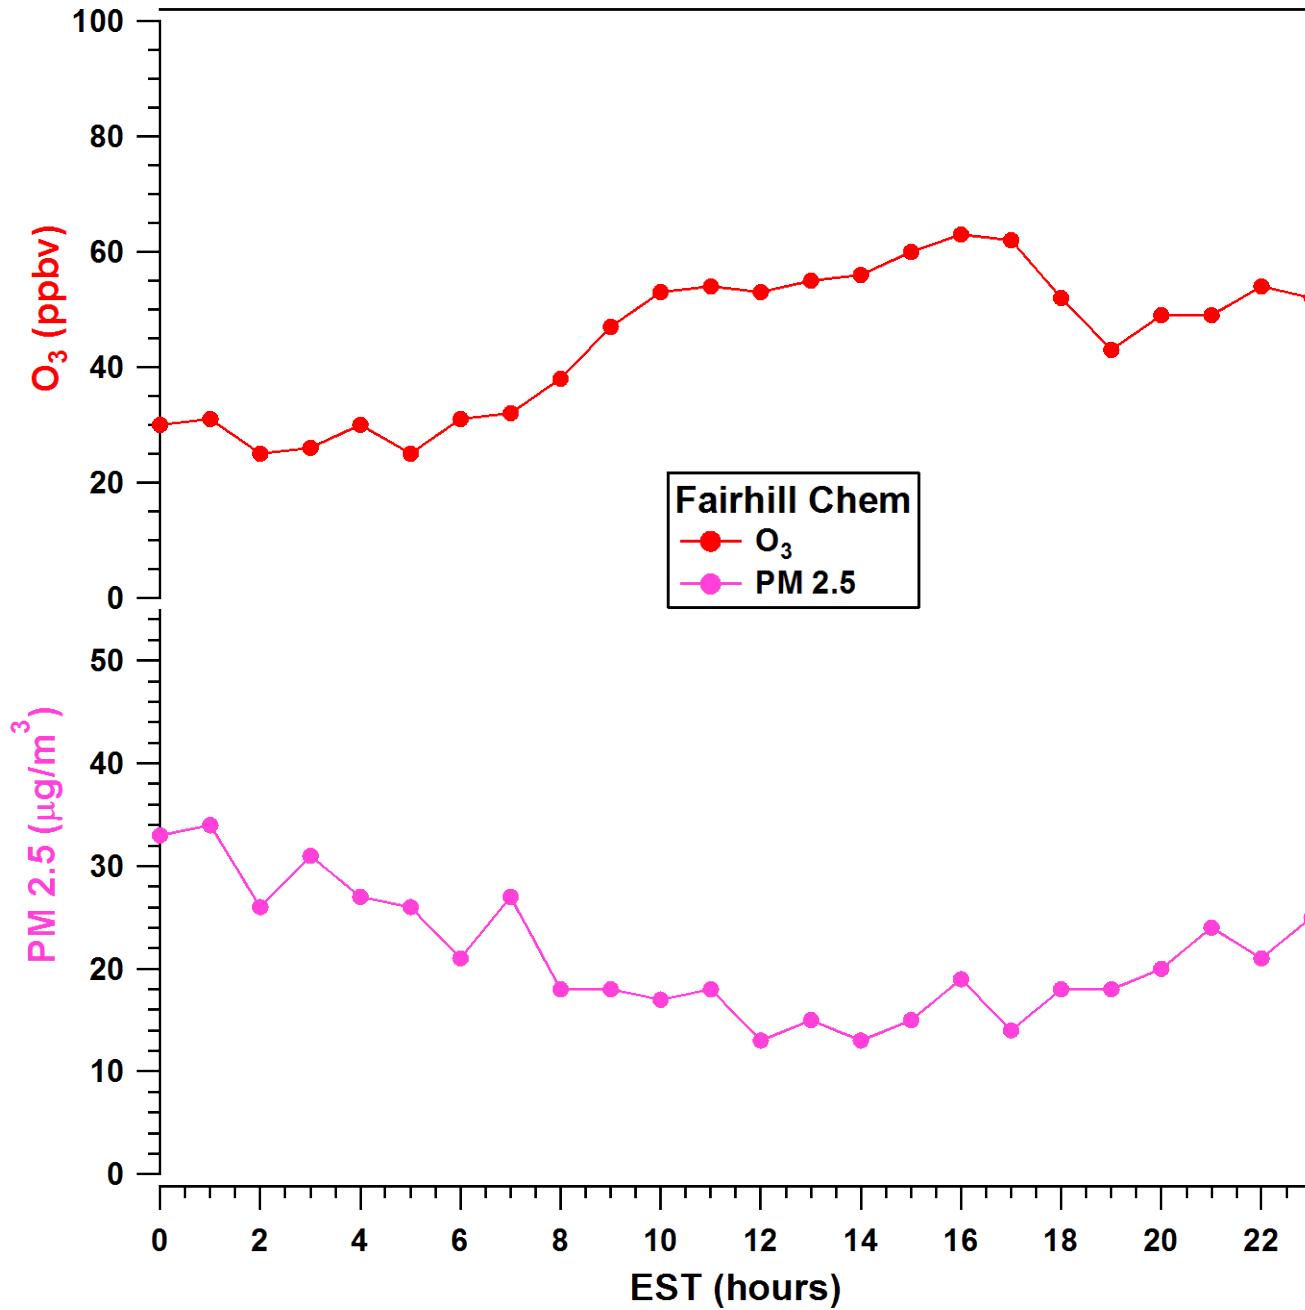

2011-07-05 MDE Ground Site Data Quick Look

All data are preliminary and subject to change

2011-07-05 MDE Ground Site Data Quick Look

All data are preliminary and subject to change

2011-07-05 MDE Ground Site Data Quick Look