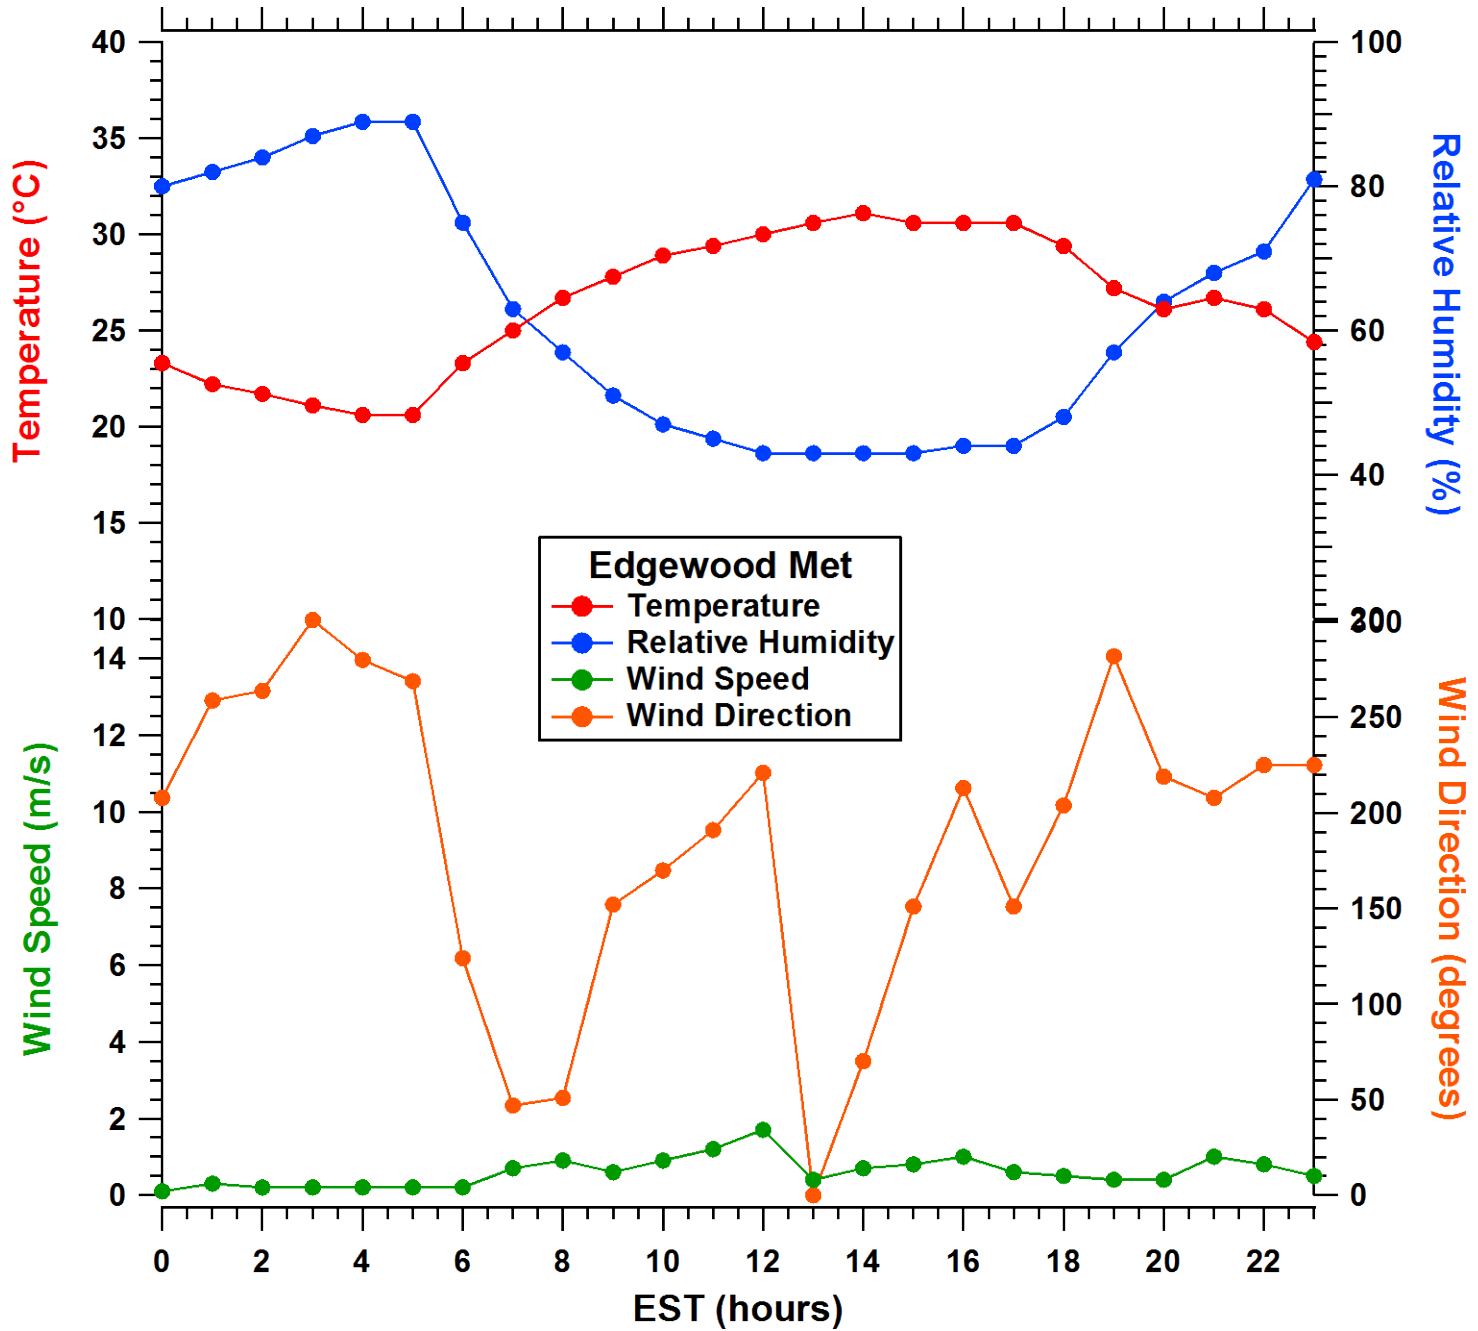

2011-07-05 MDE Ground Site Data Quick Look

All data are preliminary and subject to change

2011-07-05 MDE Ground Site Data Quick Look

All data are preliminary and subject to change

2011-07-05 MDE Ground Site Data Quick Look