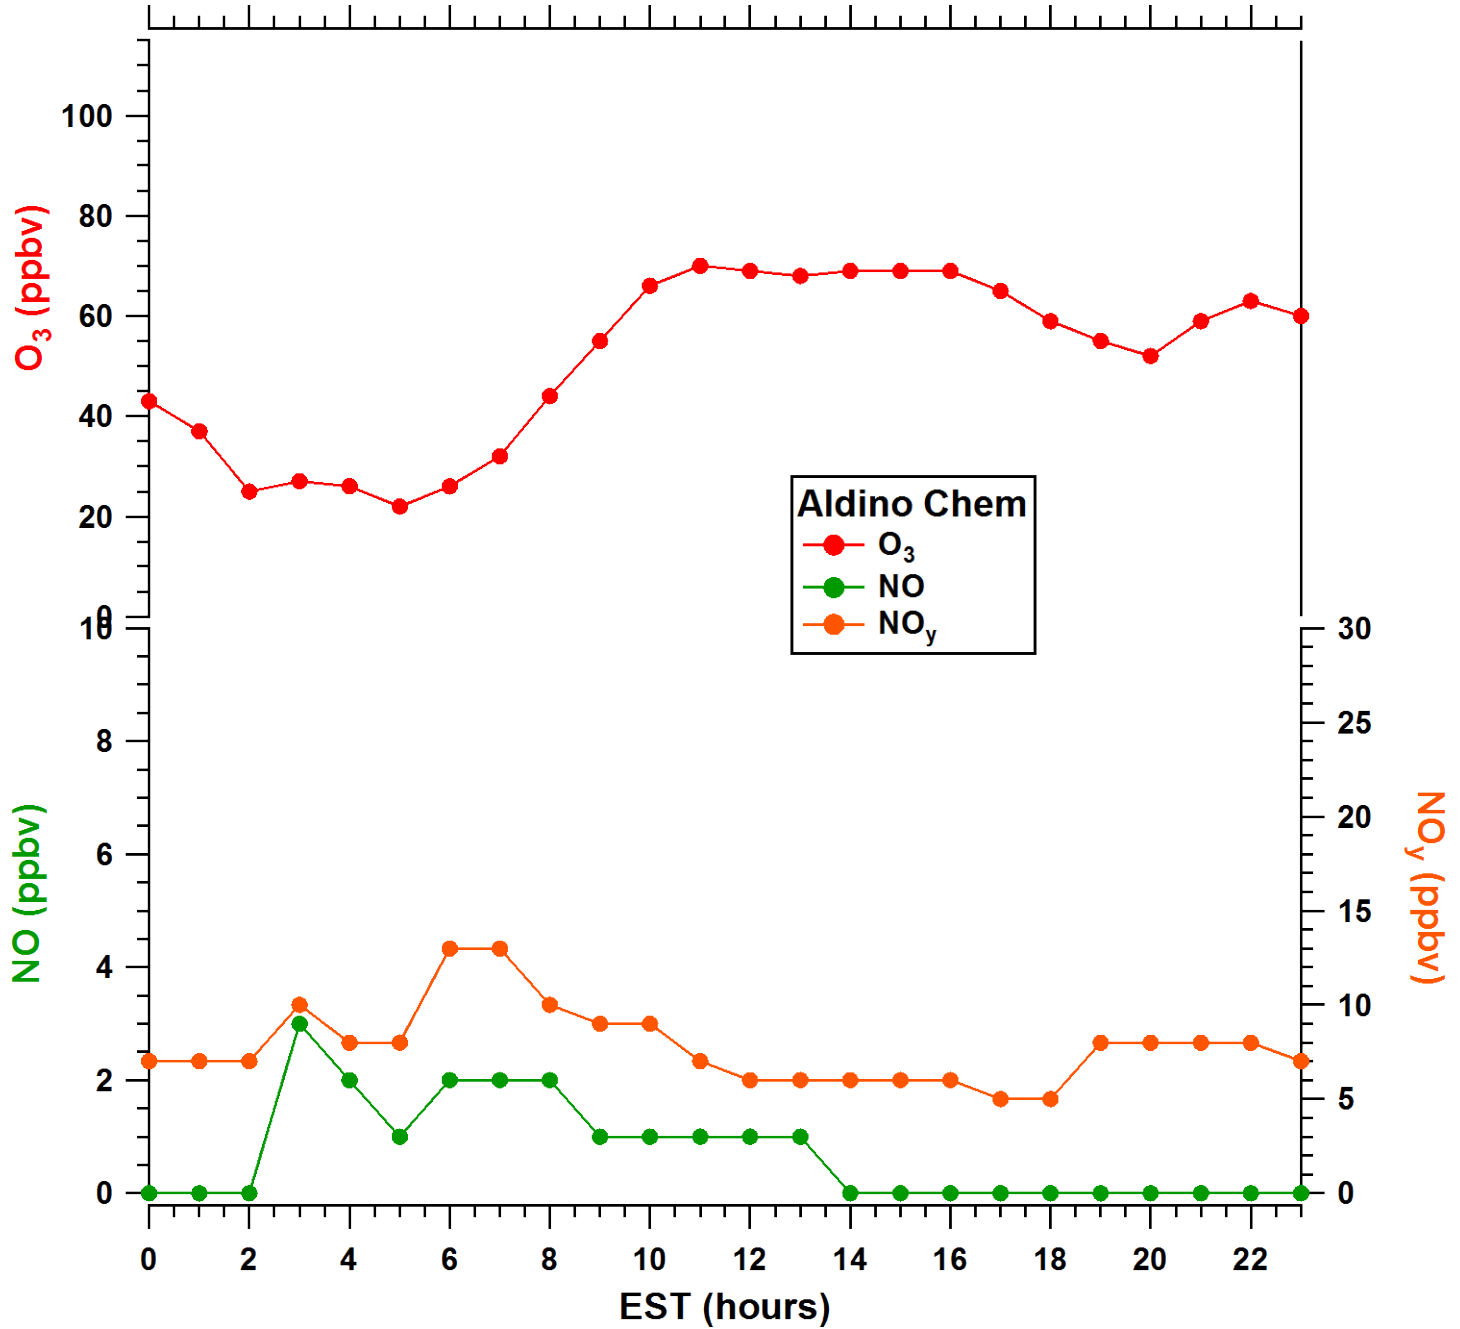

2011-07-05 MDE Ground Site Data Quick Look

All data are preliminary and subject to change

2011-07-05 MDE Ground Site Data Quick Look

All data are preliminary and subject to change

2011-07-05 MDE Ground Site Data Quick Look

All data are preliminary and subject to change

2011-07-05 MDE Ground Site Data Quick Look

All data are preliminary and subject to change

2011-07-05 MDE Ground Site Data Quick Look

All data are preliminary and subject to change