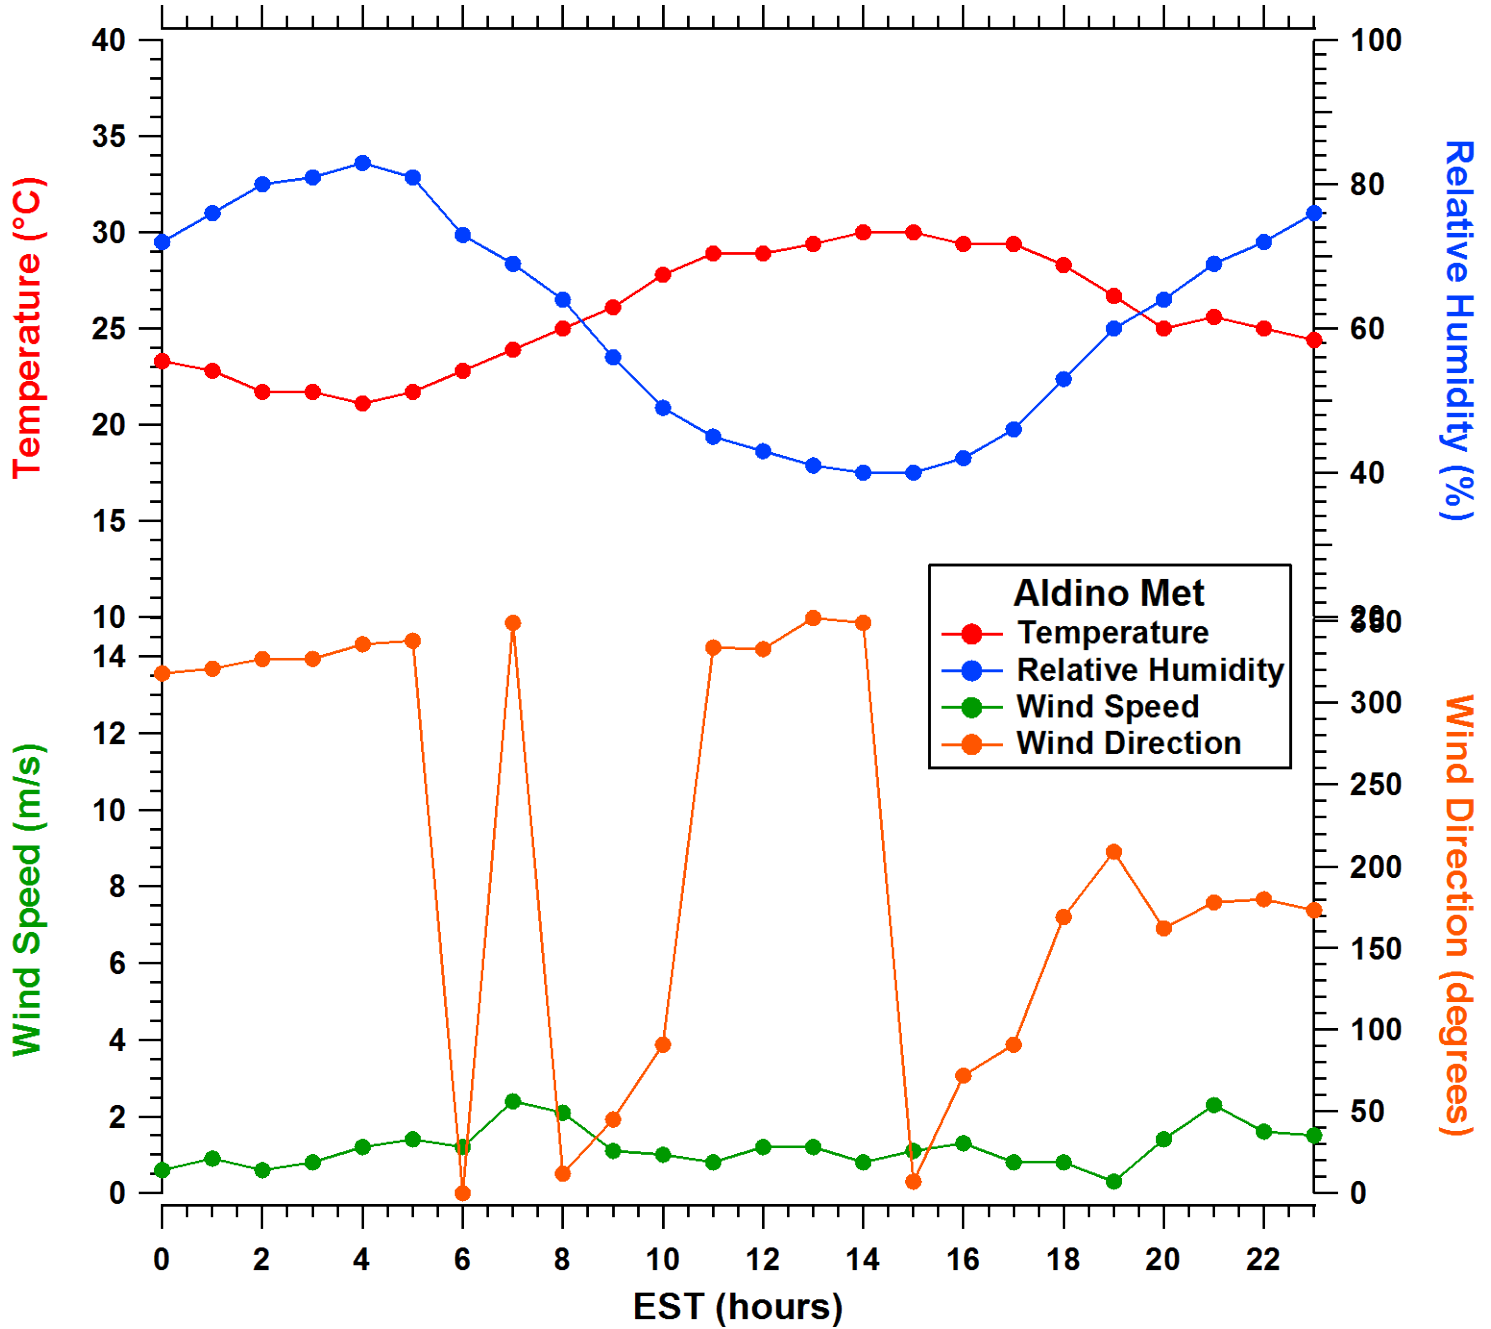

2011-07-05 MDE Ground Site Data Quick Look

All data are preliminary and subject to change

2011-07-05 MDE Ground Site Data Quick Look

All data are preliminary and subject to change

2011-07-05 MDE Ground Site Data Quick Look