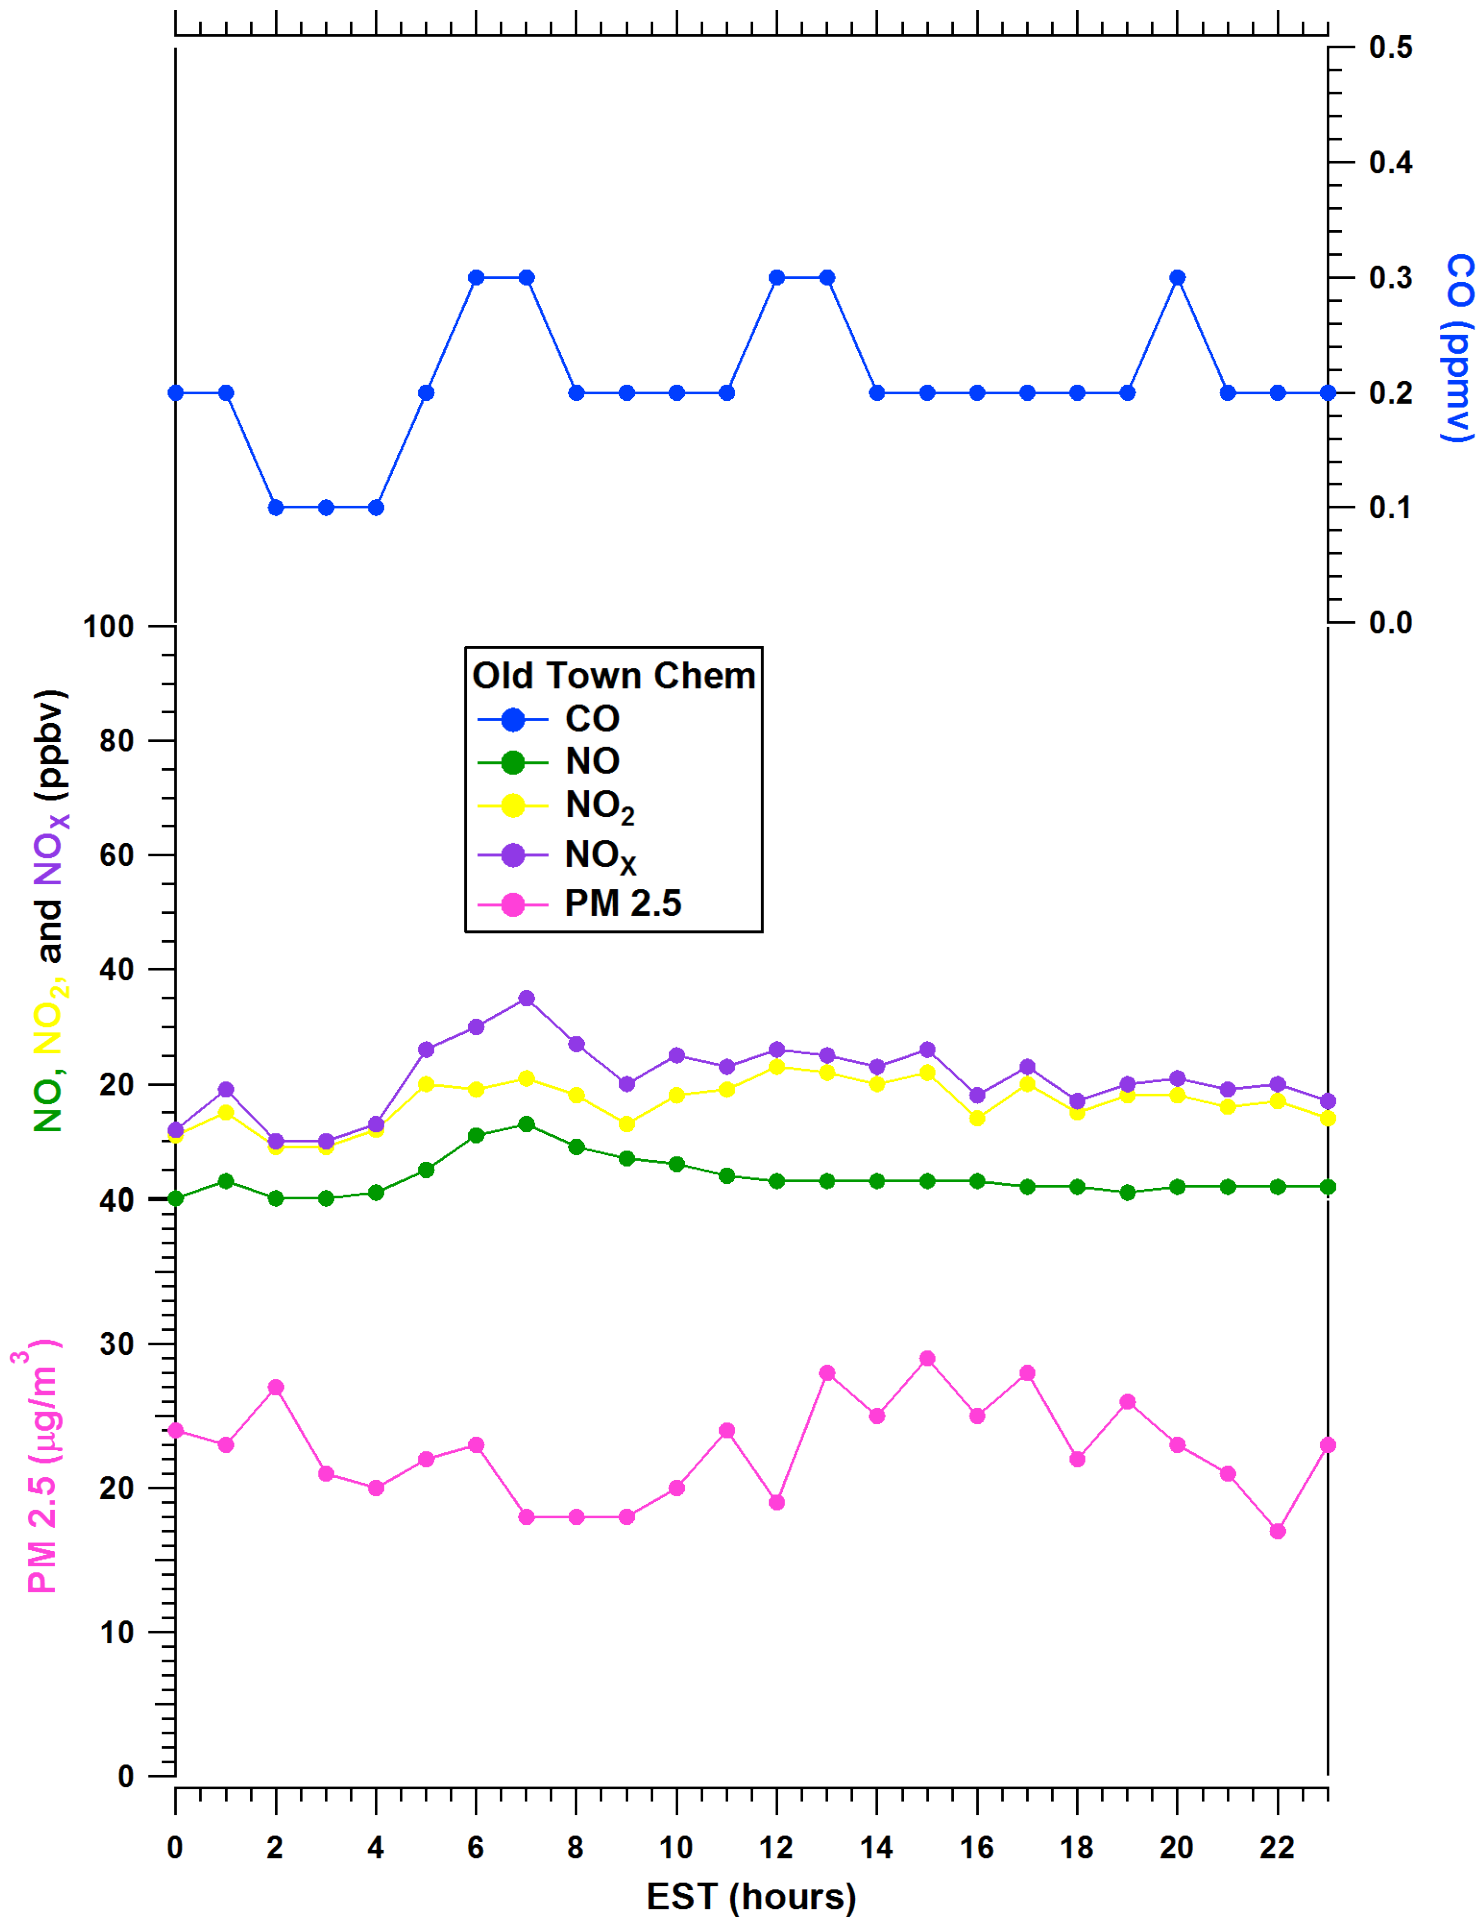

2011-07-05 MDE Ground Site Data Quick Look

All data are preliminary and subject to change

2011-07-05 MDE Ground Site Data Quick Look

All data are preliminary and subject to change

2011-07-05 MDE Ground Site Data Quick Look

All data are preliminary and subject to change

2011-07-05 MDE Ground Site Data Quick Look

All data are preliminary and subject to change

2011-07-05 MDE Ground Site Data Quick Look

All data are preliminary and subject to change