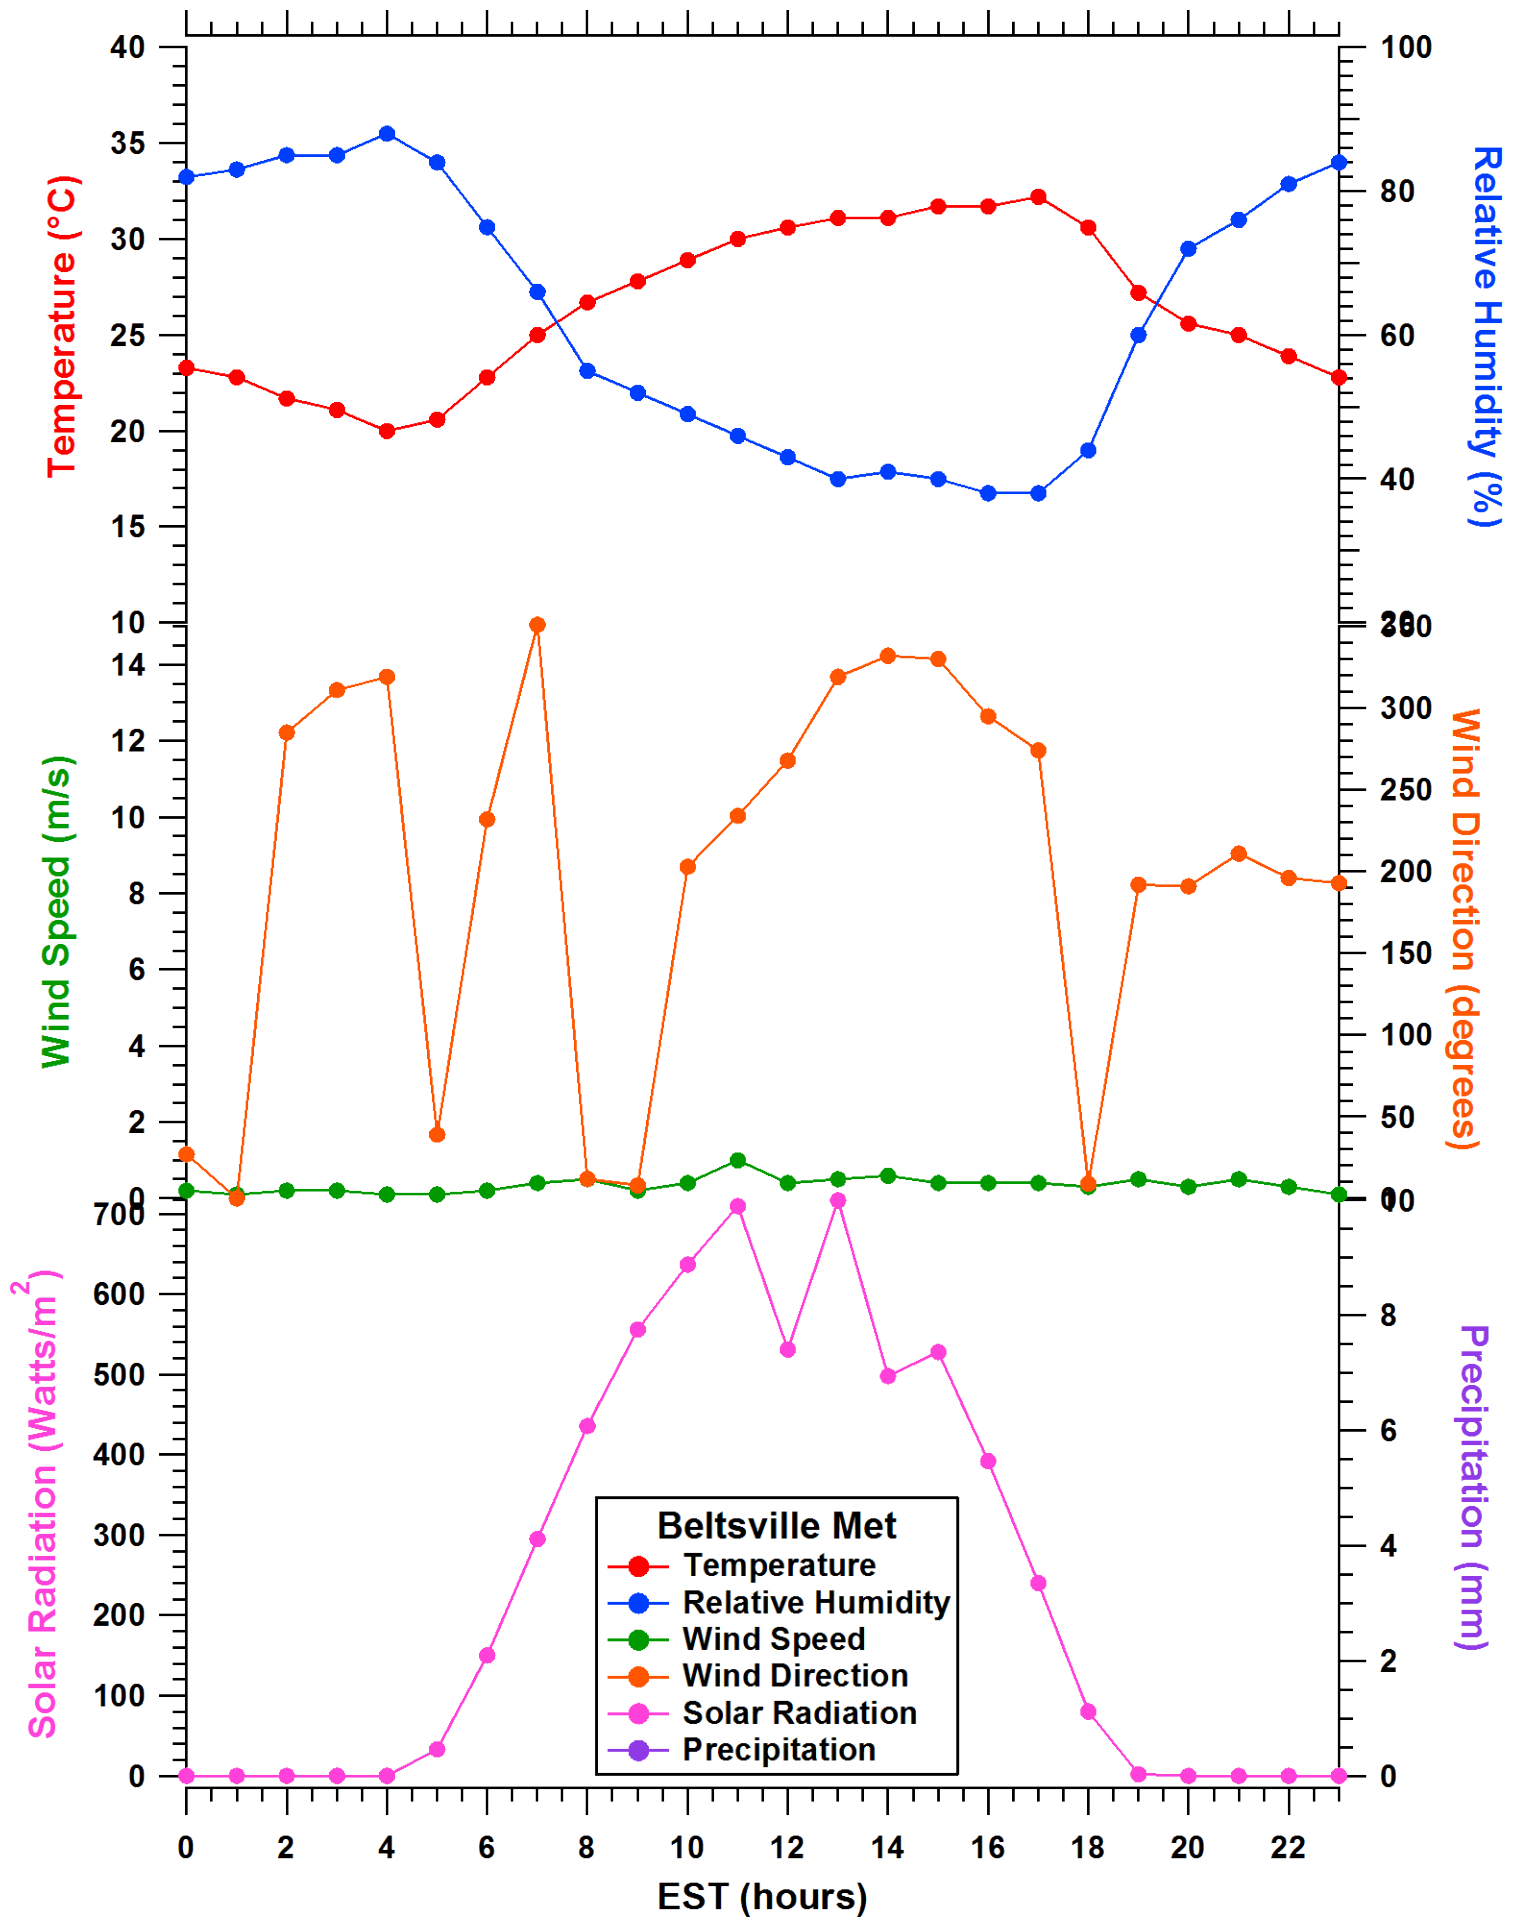

2011-07-05 MDE Ground Site Data Quick Look

All data are preliminary and subject to change

2011-07-05 MDE Ground Site Data Quick Look

All data are preliminary and subject to change

2011-07-05 MDE Ground Site Data Quick Look

All data are preliminary and subject to change

2011-07-05 MDE Ground Site Data Quick Look

All data are preliminary and subject to change

2011-07-05 MDE Ground Site Data Quick Look

All data are preliminary and subject to change