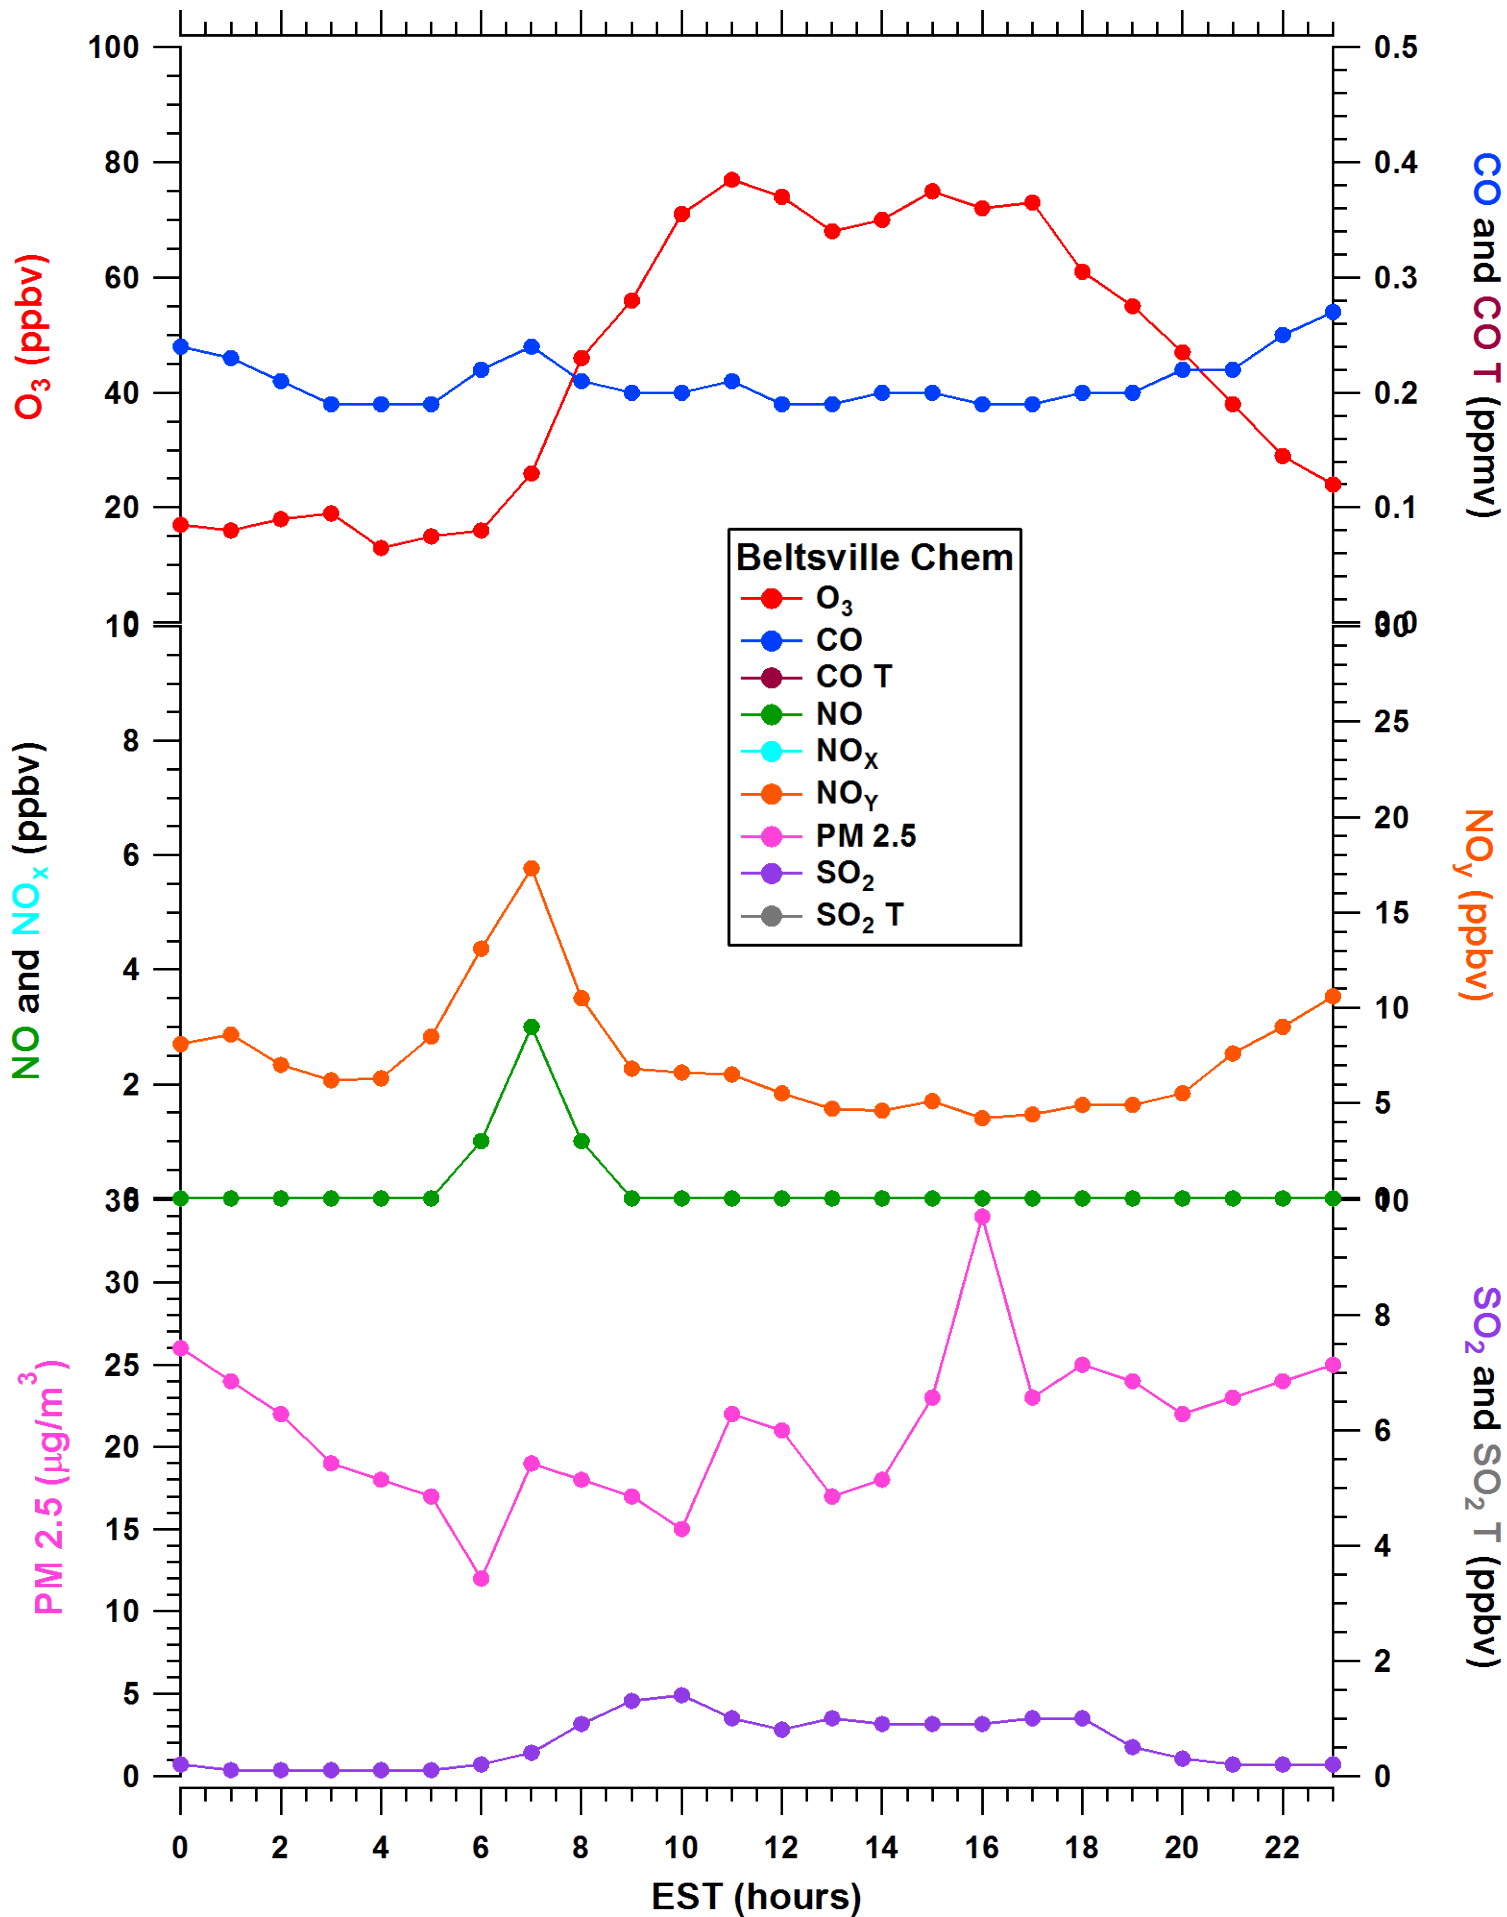

2011-07-05 MDE Ground Site Data Quick Look

All data are preliminary and subject to change

2011-07-05 MDE Ground Site Data Quick Look

All data are preliminary and subject to change

2011-07-05 MDE Ground Site Data Quick Look

All data are preliminary and subject to change

2011-07-05 MDE Ground Site Data Quick Look

All data are preliminary and subject to change

2011-07-05 MDE Ground Site Data Quick Look

All data are preliminary and subject to change