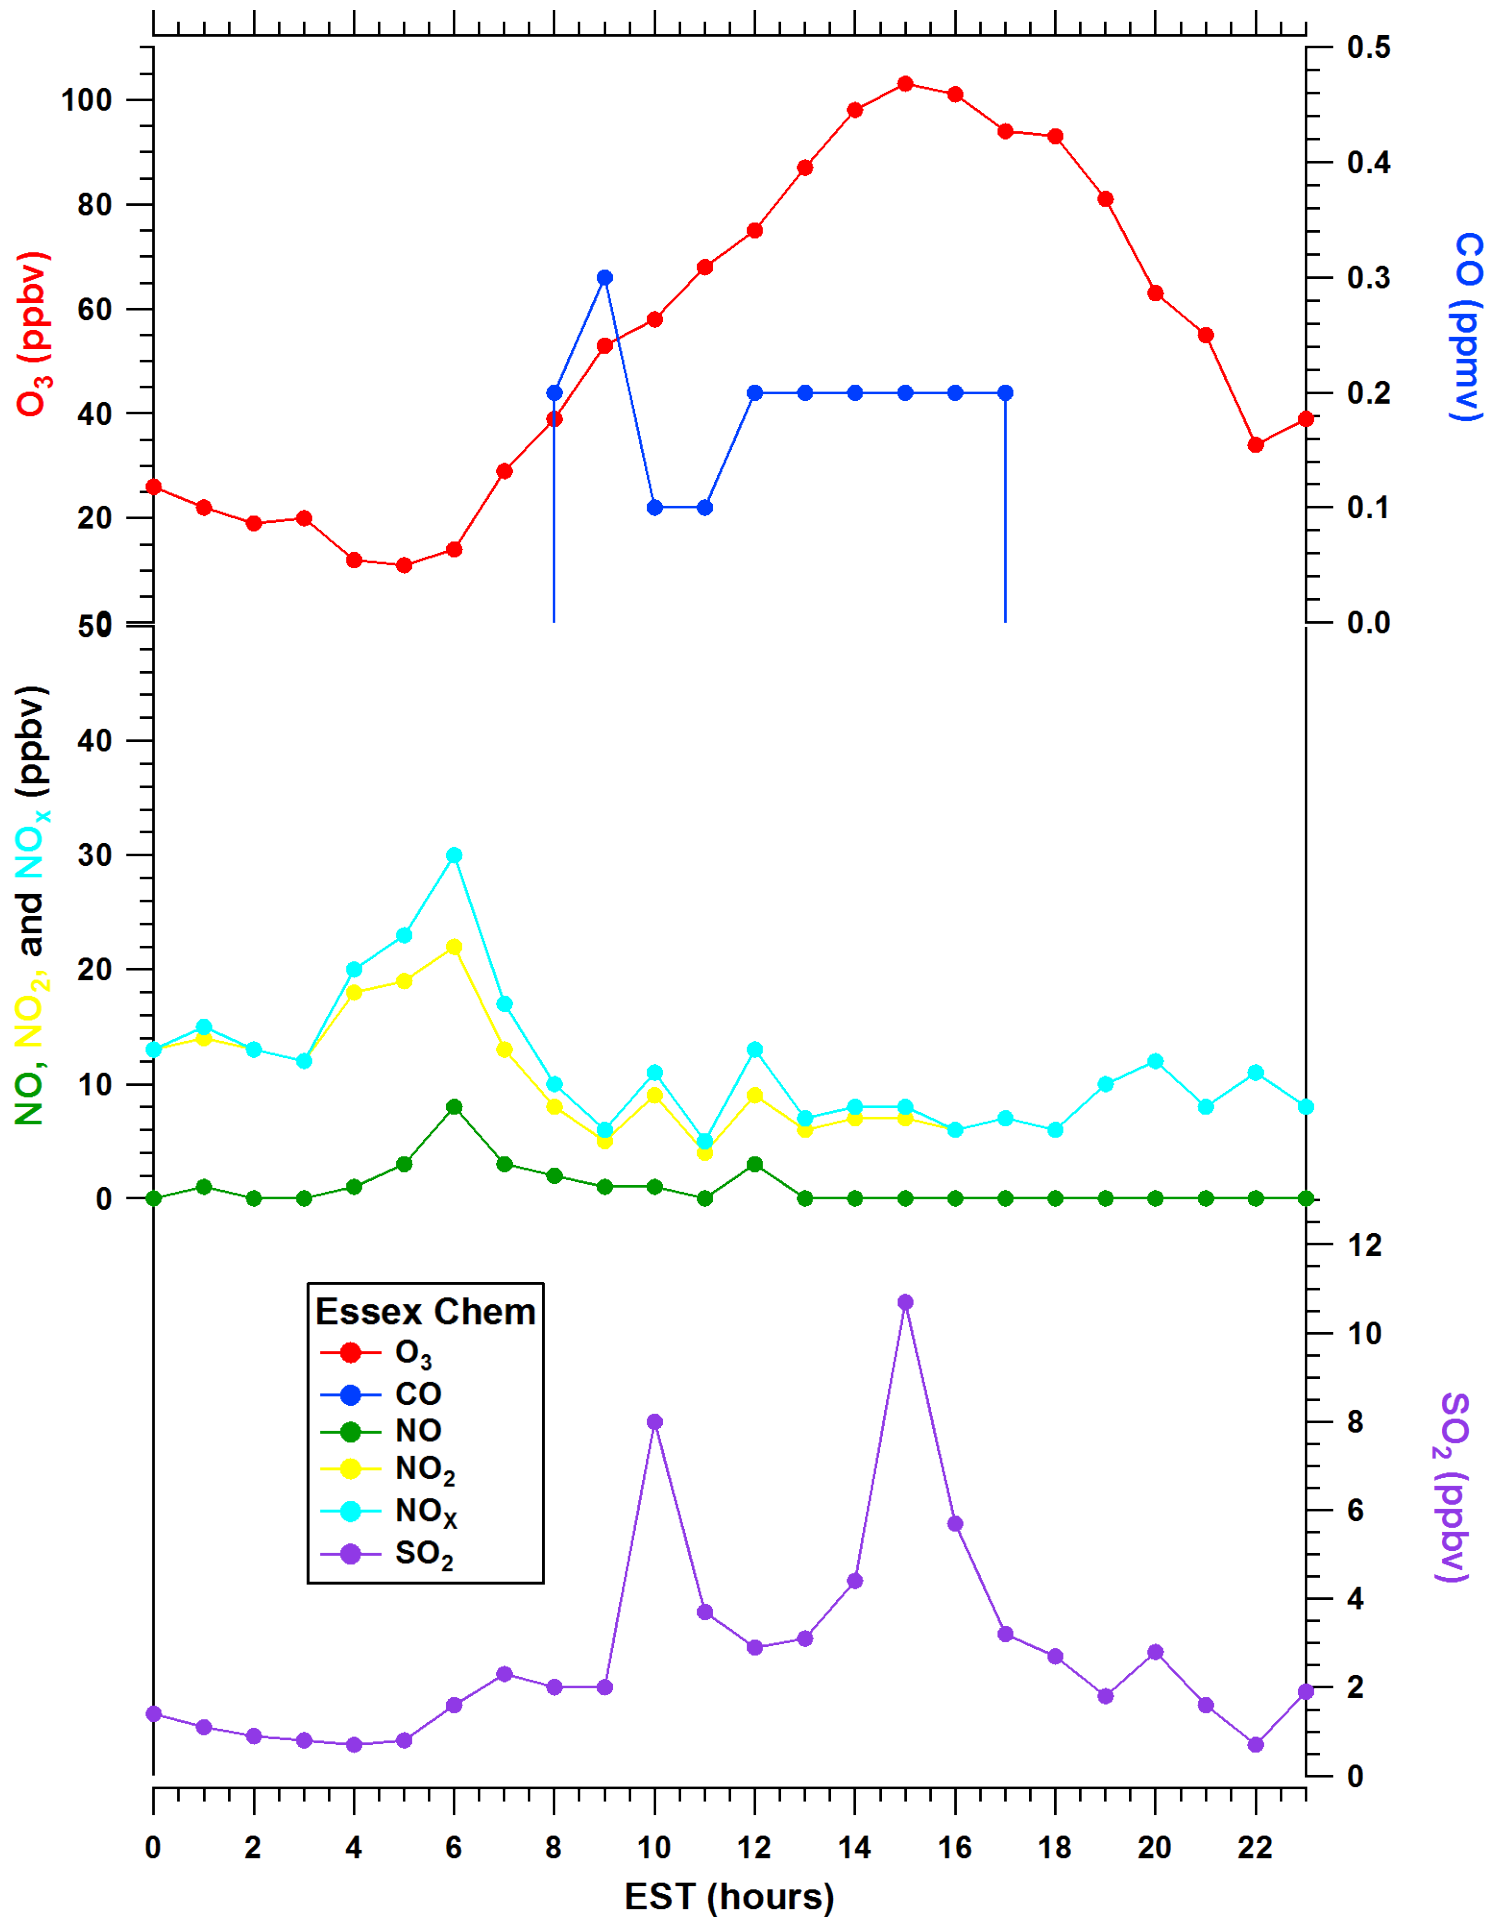

2011-07-05 MDE Ground Site Data Quick Look

All data are preliminary and subject to change

2011-07-05 MDE Ground Site Data Quick Look

All data are preliminary and subject to change

2011-07-05 MDE Ground Site Data Quick Look

All data are preliminary and subject to change

2011-07-05 MDE Ground Site Data Quick Look

All data are preliminary and subject to change

2011-07-05 MDE Ground Site Data Quick Look

All data are preliminary and subject to change