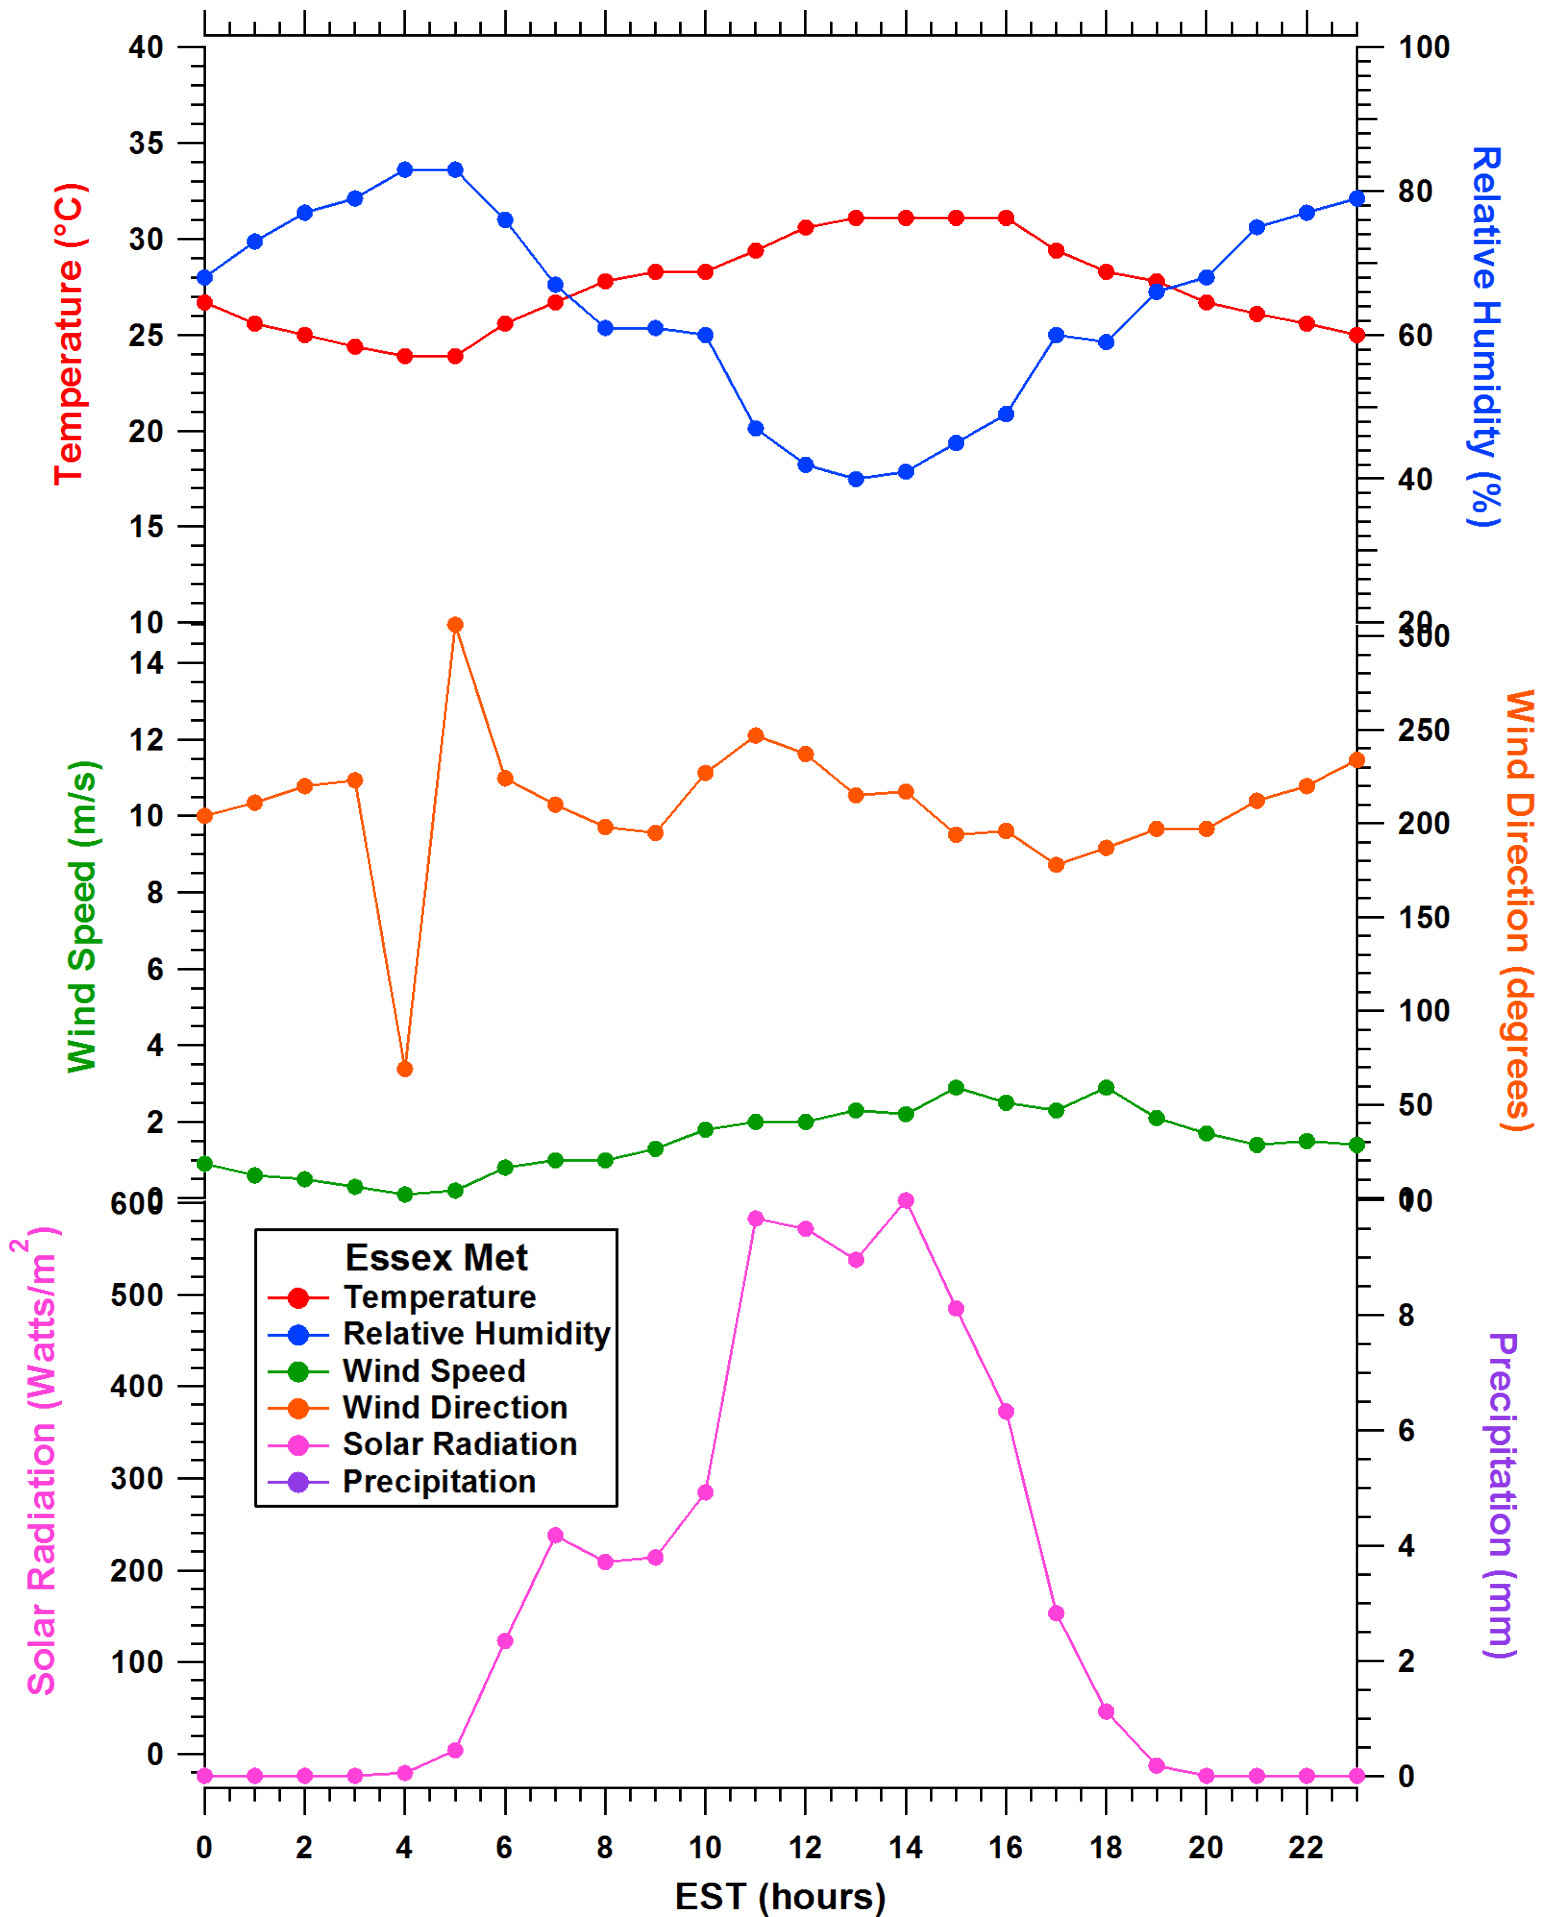

2011-07-06 MDE Ground Site Data Quick Look

All data are preliminary and subject to change

2011-07-06 MDE Ground Site Data Quick Look

All data are preliminary and subject to change

2011-07-06 MDE Ground Site Data Quick Look

All data are preliminary and subject to change

2011-07-06 MDE Ground Site Data Quick Look

All data are preliminary and subject to change

2011-07-06 MDE Ground Site Data Quick Look

All data are preliminary and subject to change