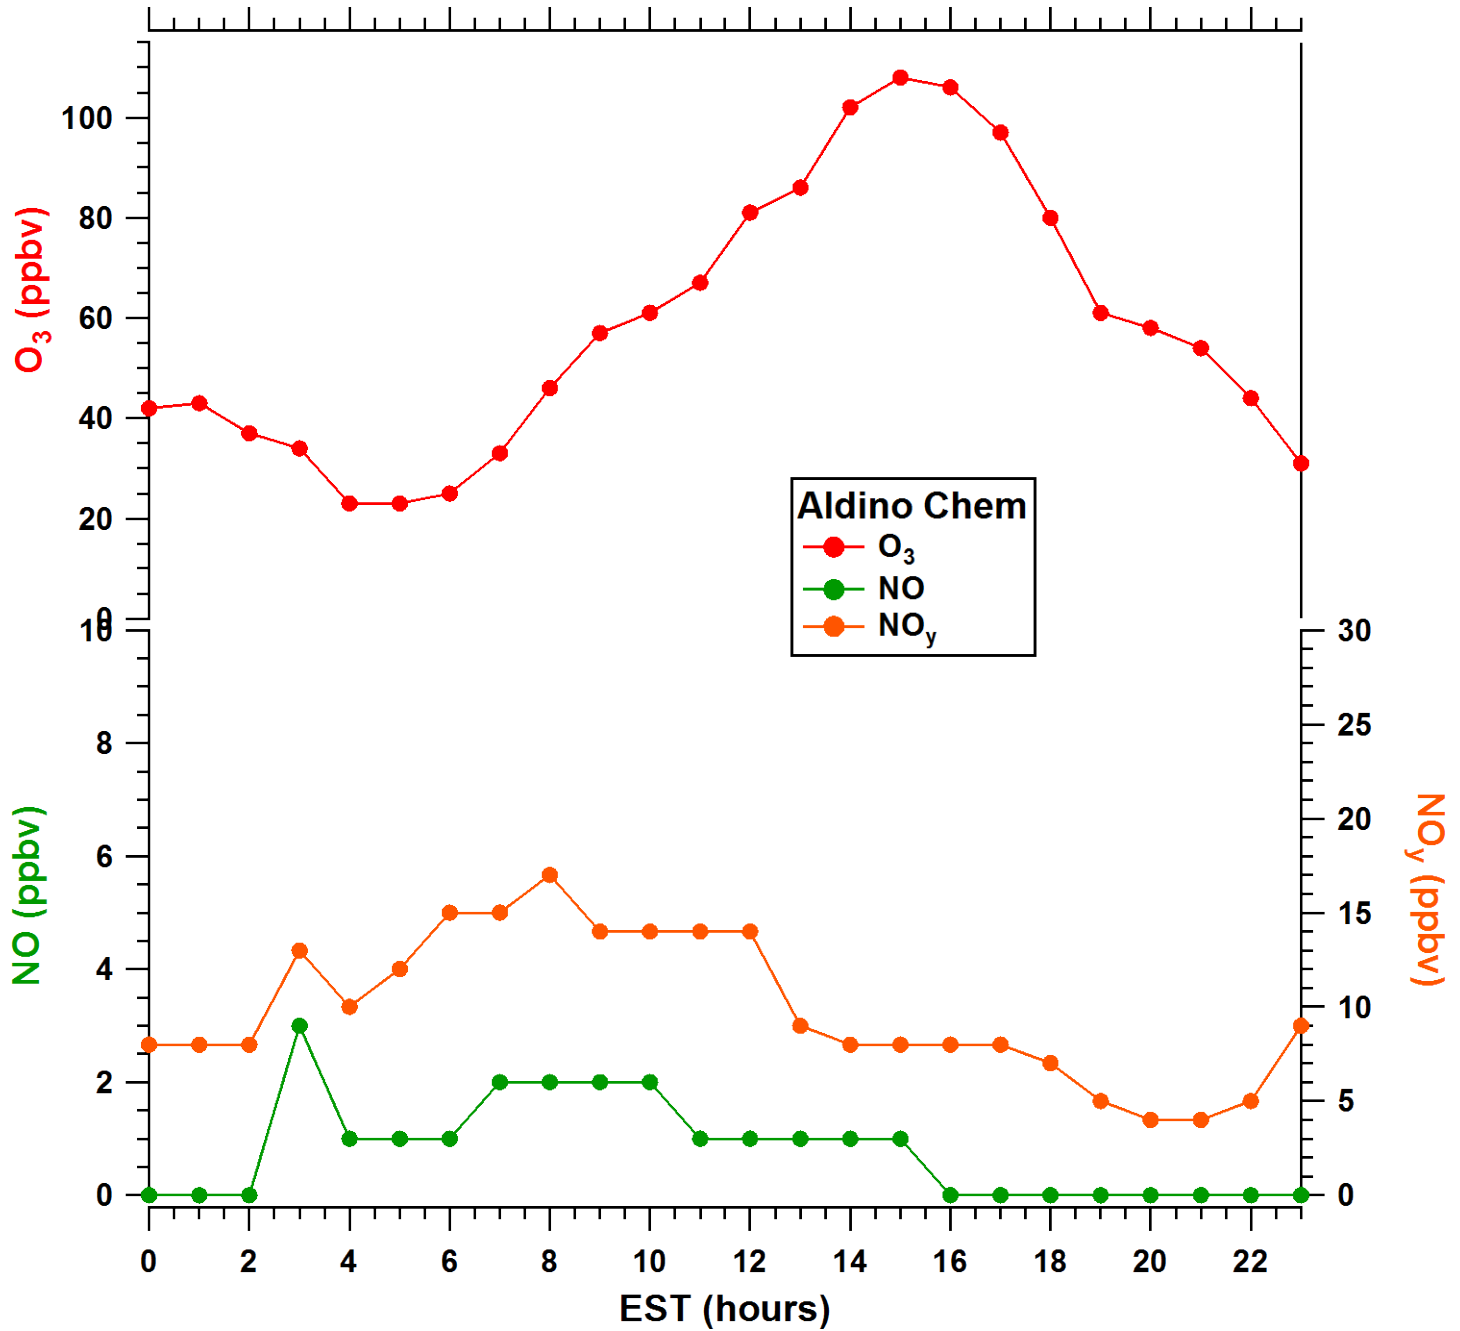

2011-07-06 MDE Ground Site Data Quick Look

All data are preliminary and subject to change

2011-07-06 MDE Ground Site Data Quick Look

All data are preliminary and subject to change

2011-07-06 MDE Ground Site Data Quick Look

All data are preliminary and subject to change

2011-07-06 MDE Ground Site Data Quick Look

All data are preliminary and subject to change

2011-07-06 MDE Ground Site Data Quick Look

All data are preliminary and subject to change