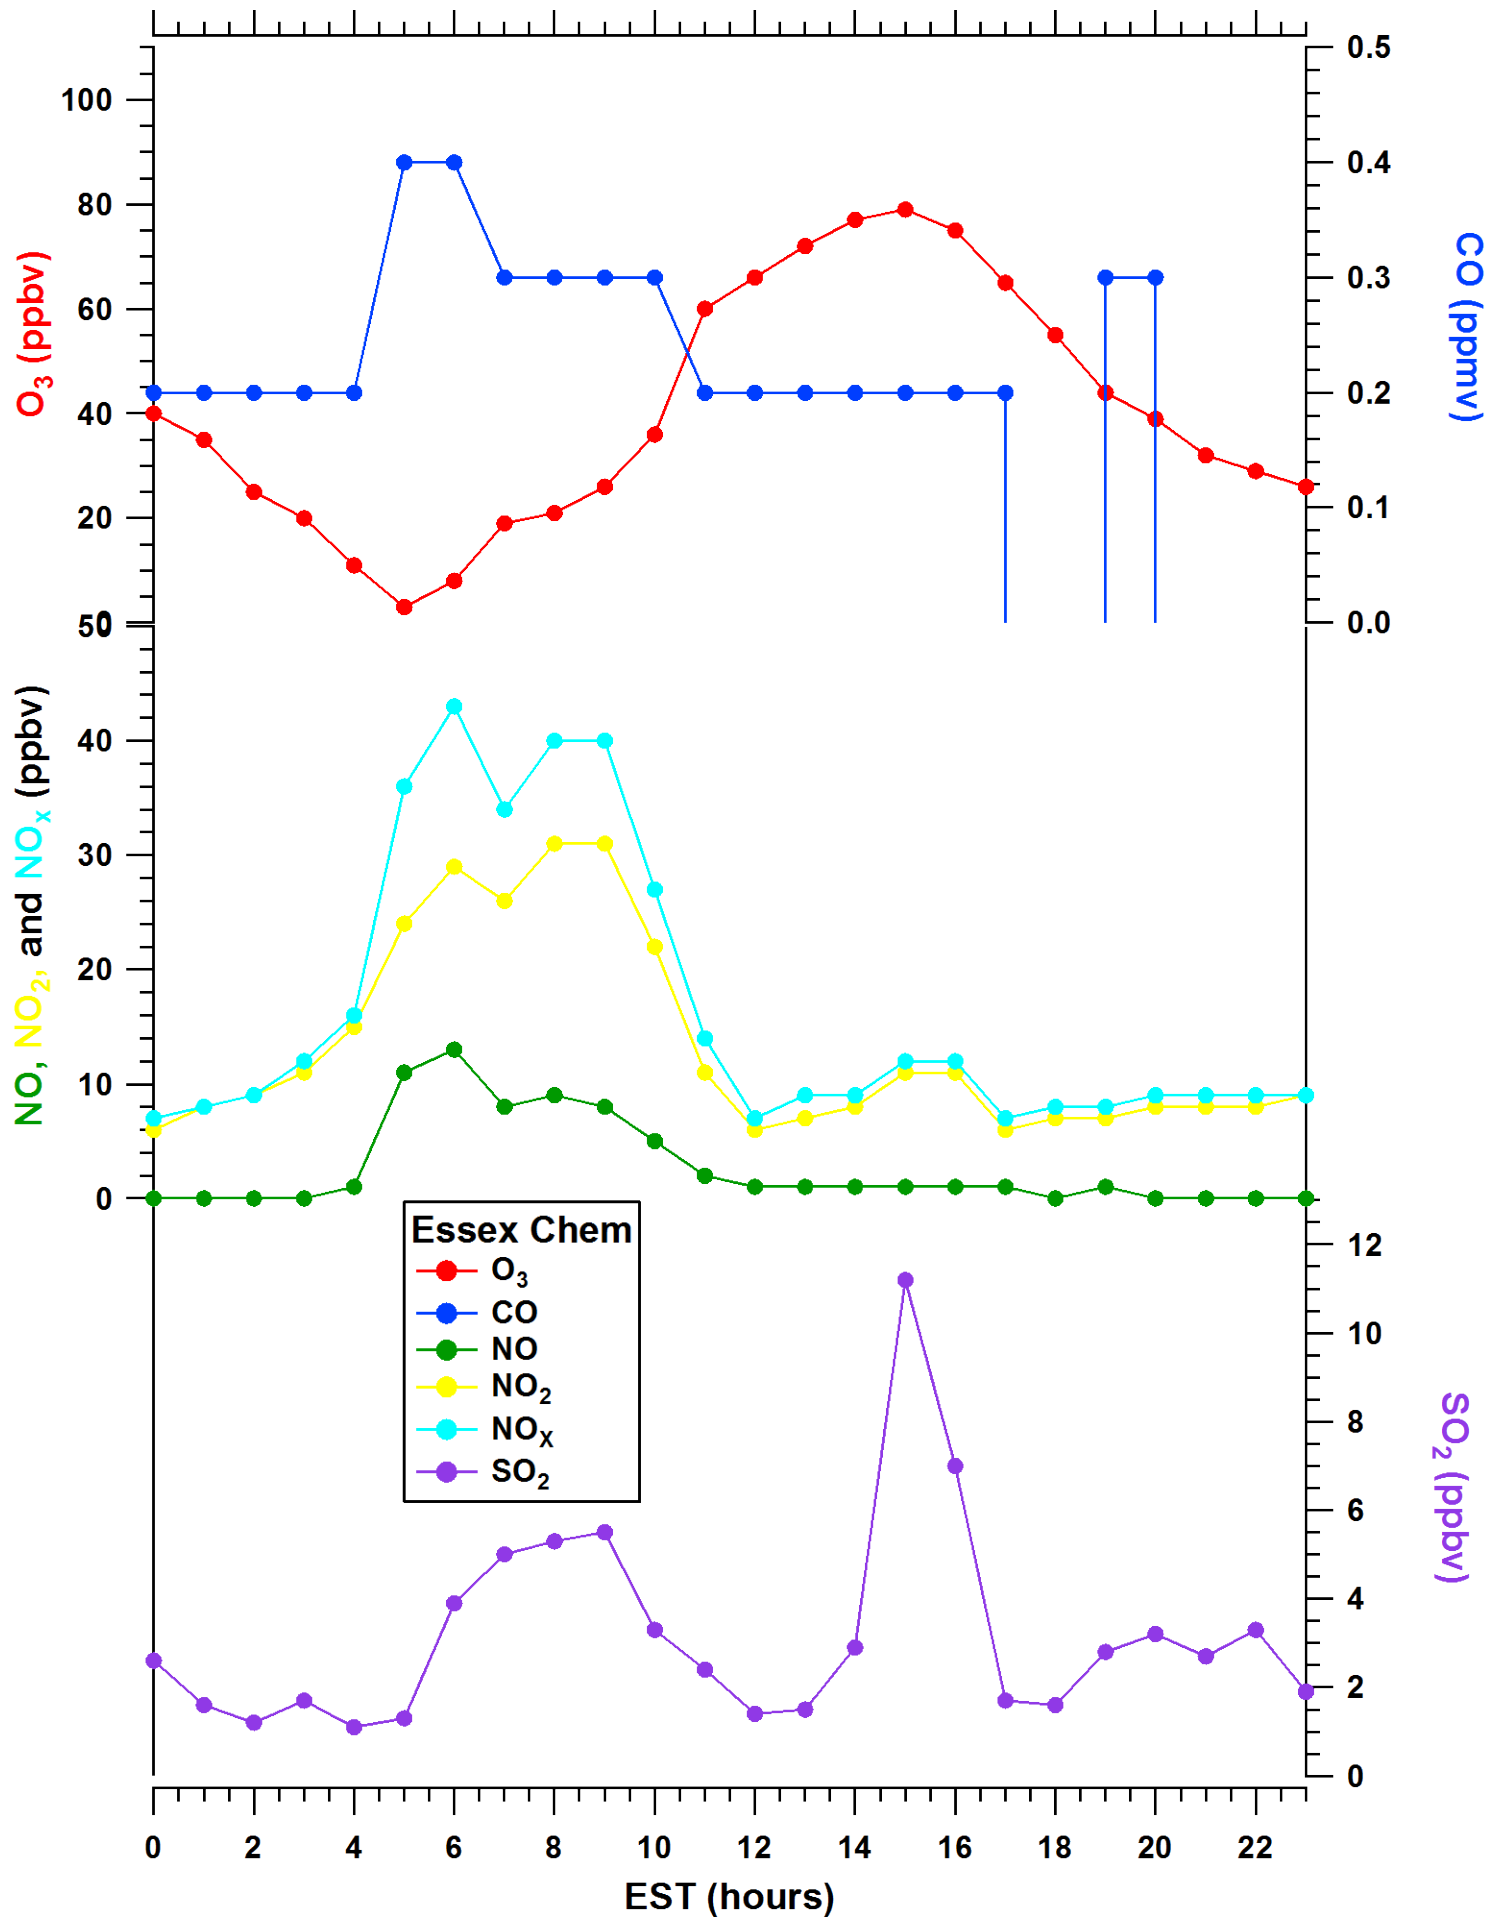

2011-07-06 MDE Ground Site Data Quick Look

All data are preliminary and subject to change

2011-07-06 MDE Ground Site Data Quick Look

All data are preliminary and subject to change

2011-07-06 MDE Ground Site Data Quick Look

All data are preliminary and subject to change

2011-07-06 MDE Ground Site Data Quick Look

All data are preliminary and subject to change

2011-07-06 MDE Ground Site Data Quick Look

All data are preliminary and subject to change