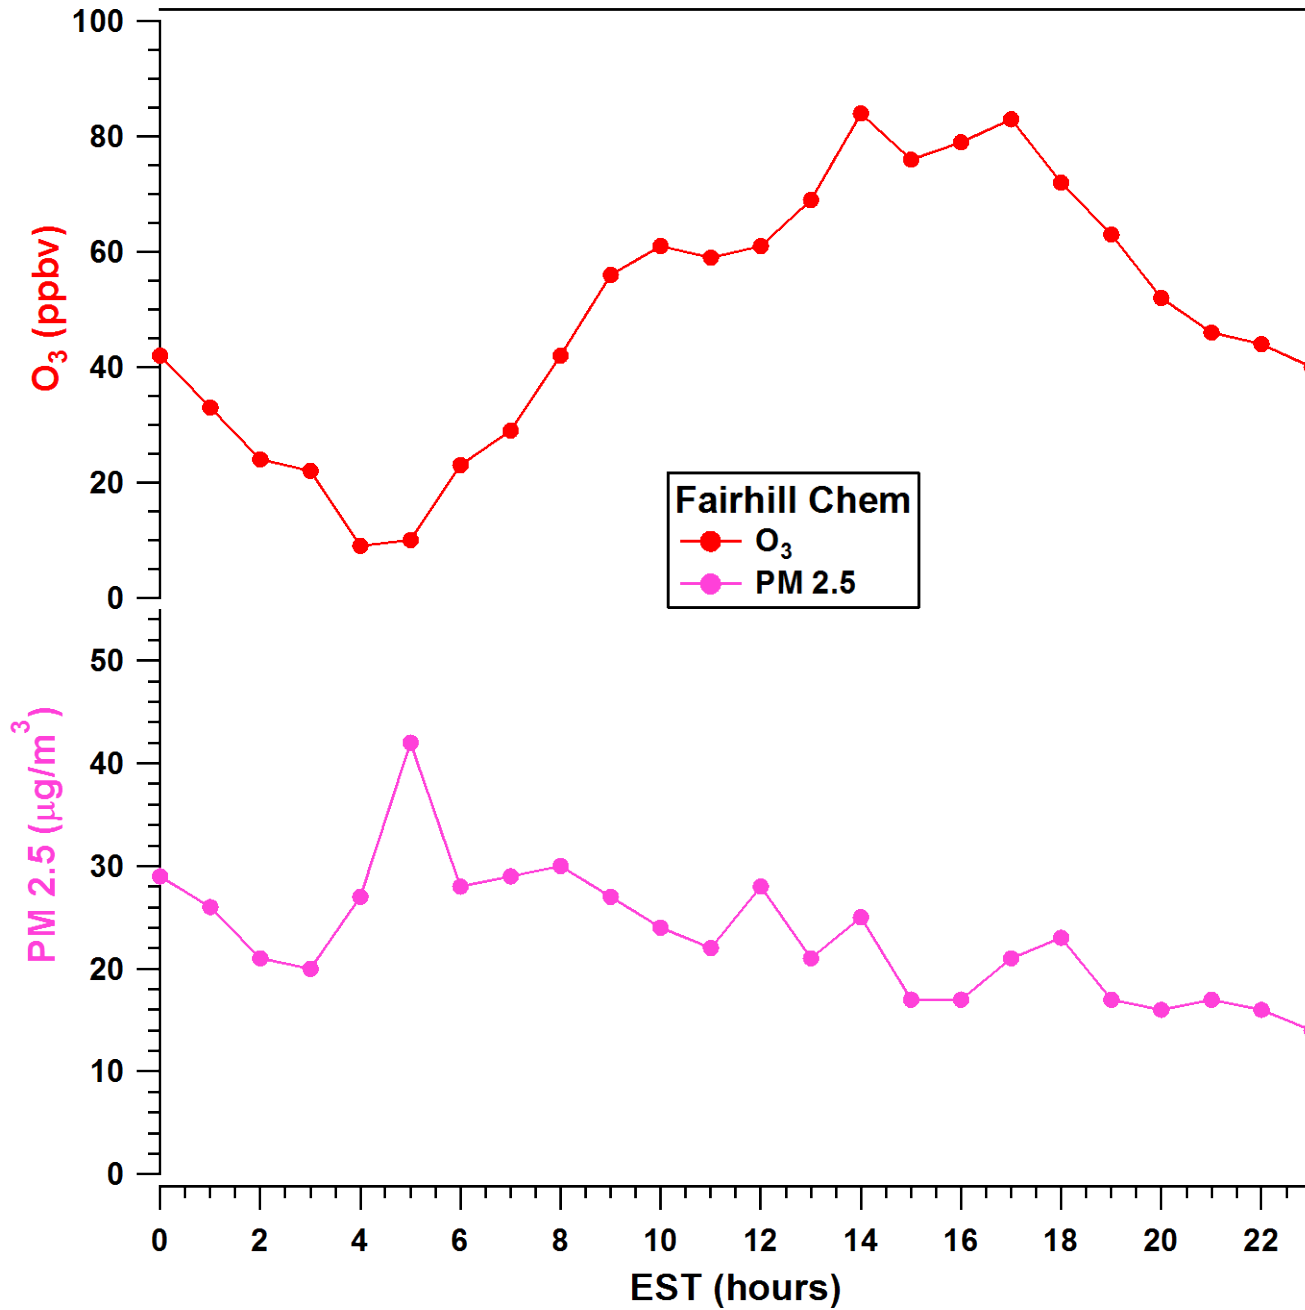

2011-07-06 MDE Ground Site Data Quick Look

All data are preliminary and subject to change

2011-07-06 MDE Ground Site Data Quick Look

All data are preliminary and subject to change

2011-07-06 MDE Ground Site Data Quick Look