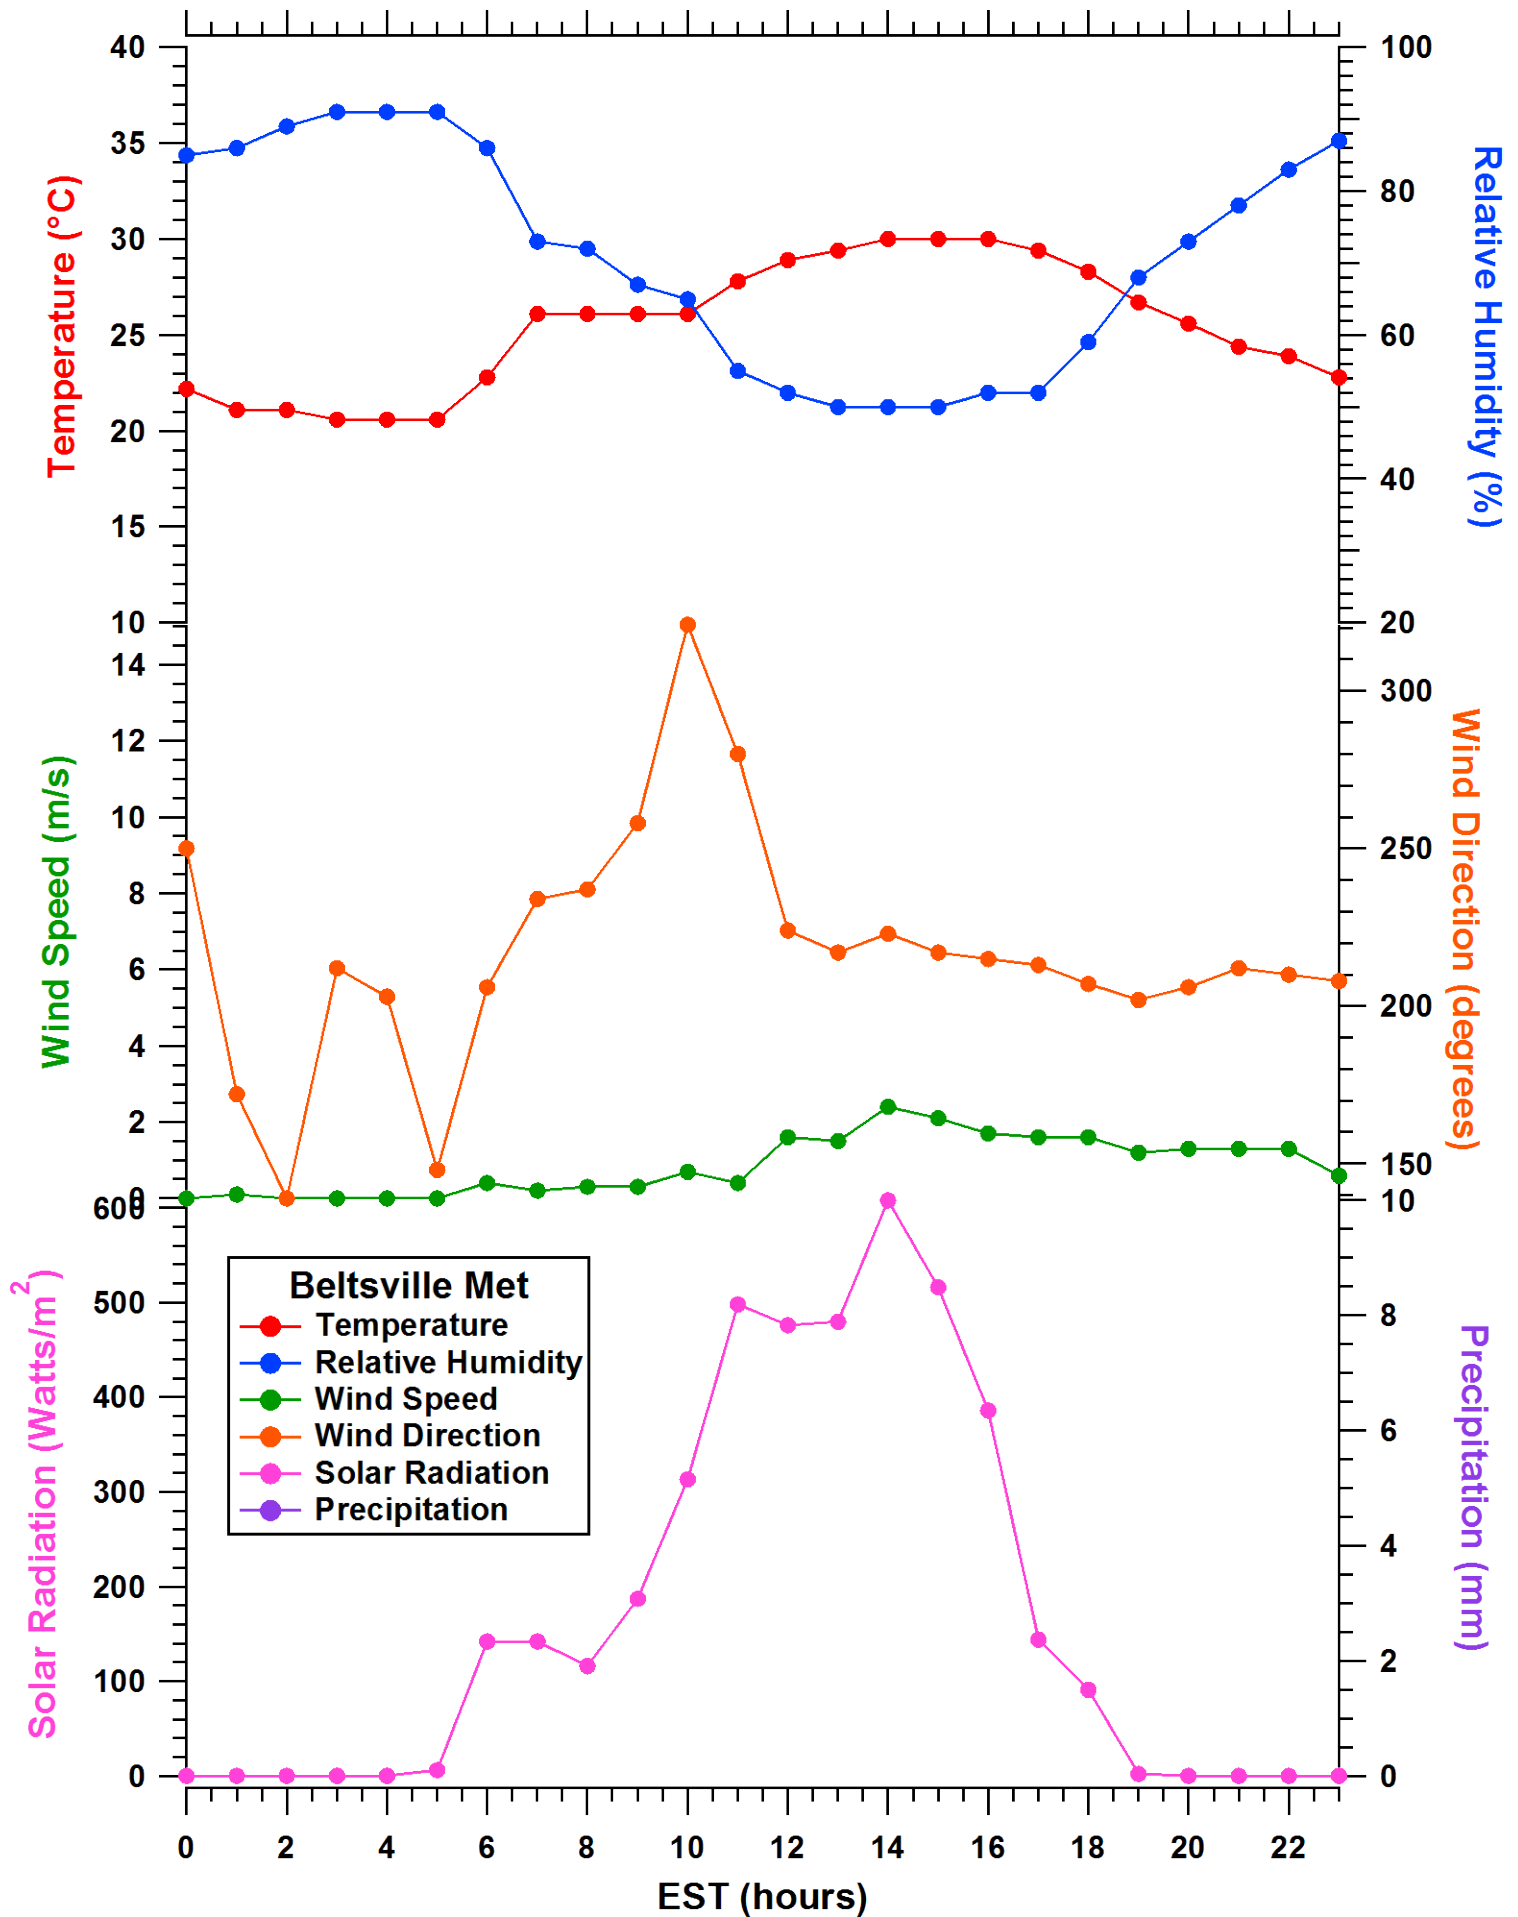

2011-07-06 MDE Ground Site Data Quick Look

All data are preliminary and subject to change