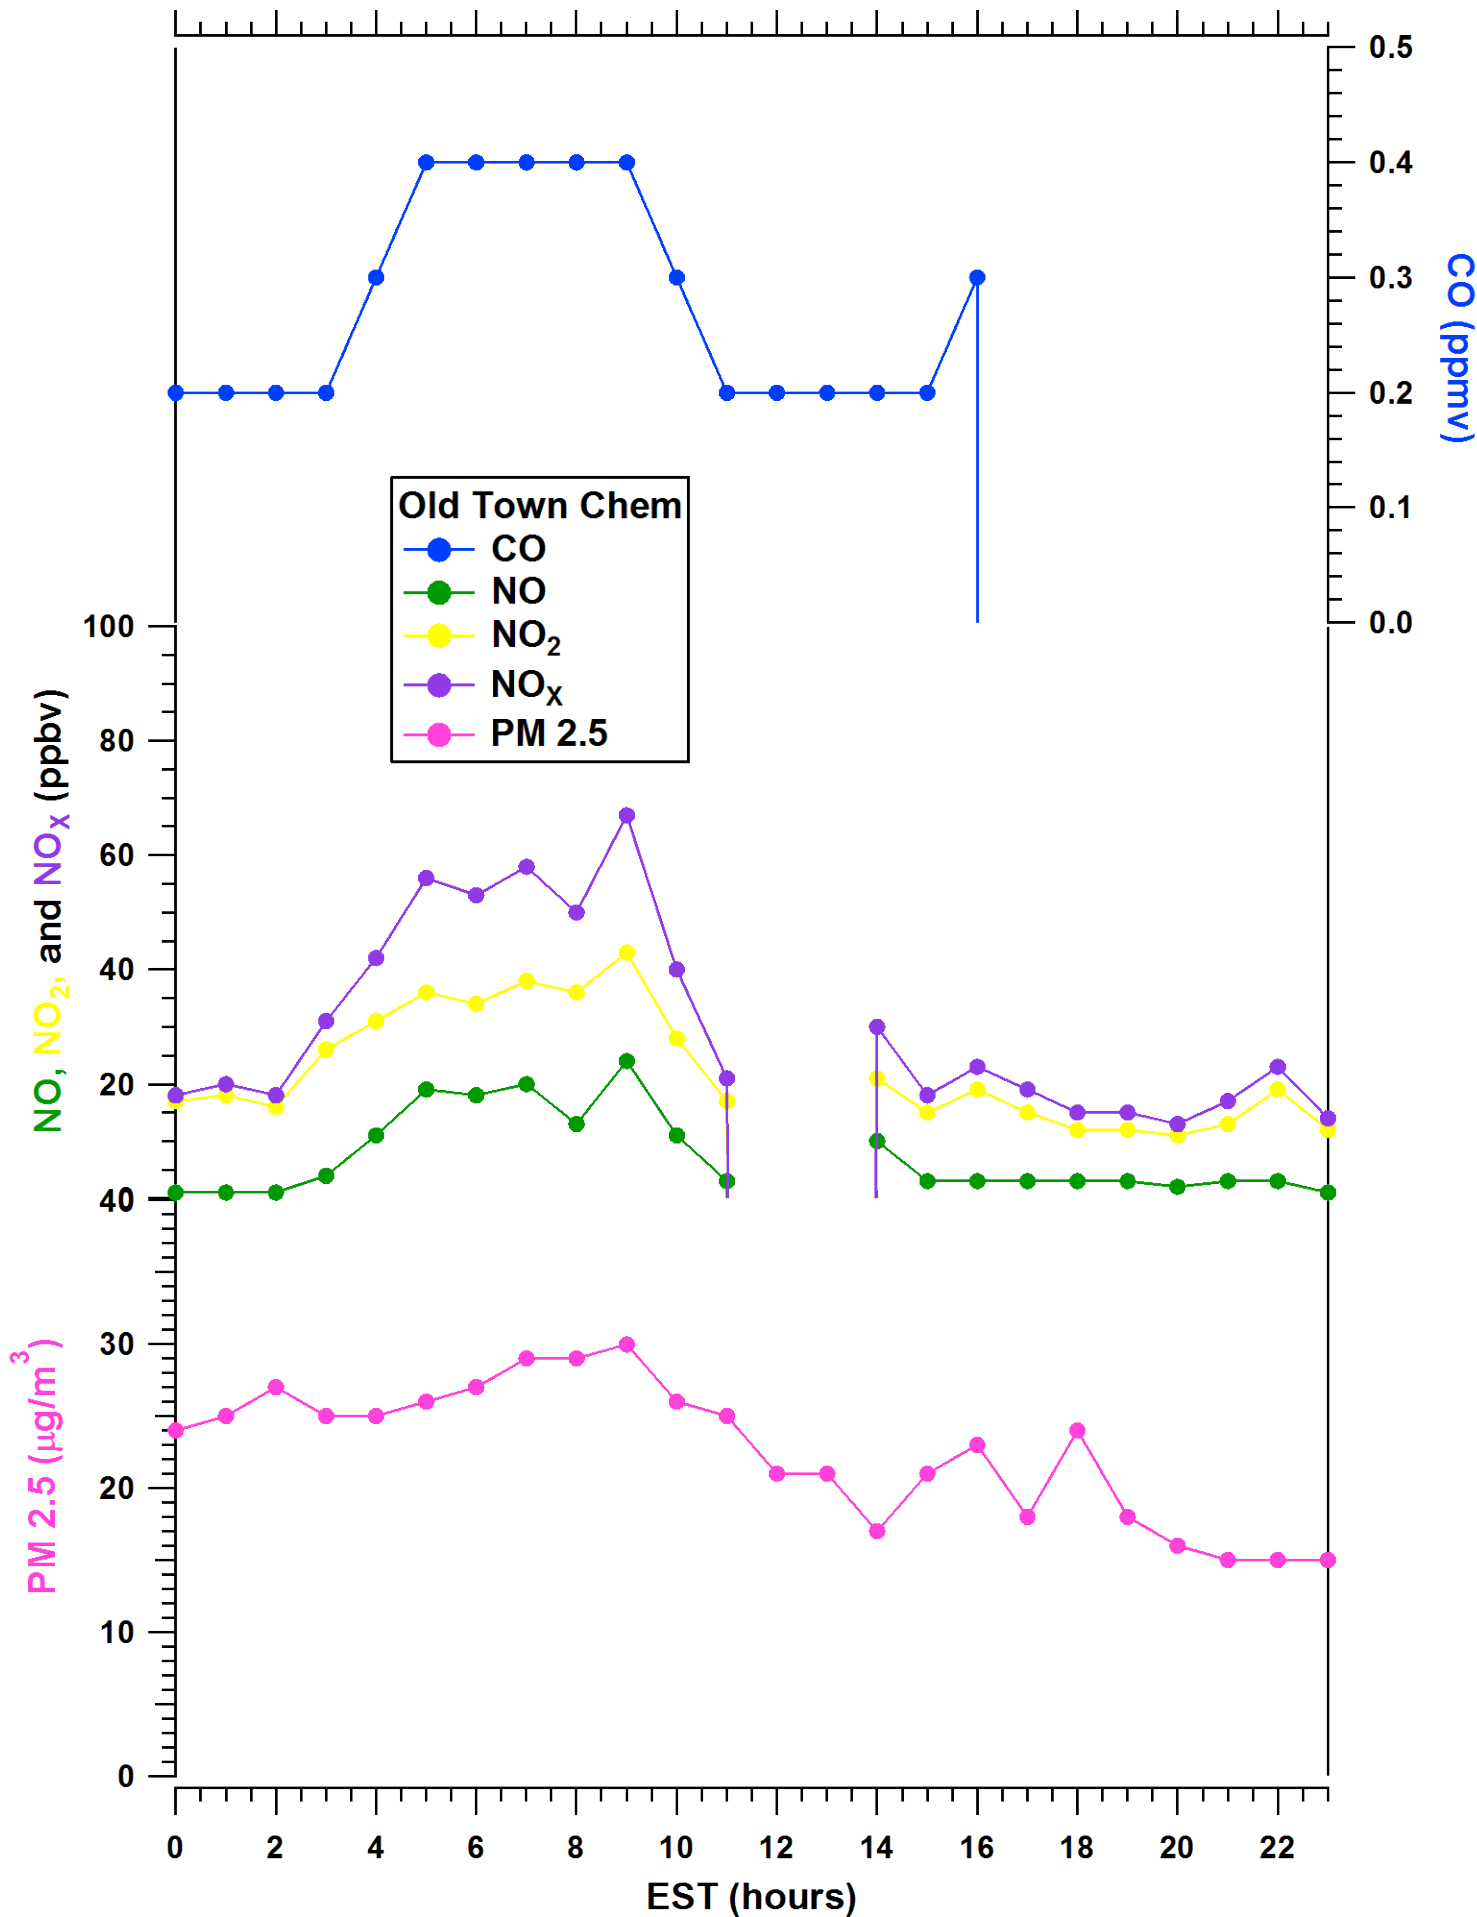

2011-07-06 MDE Ground Site Data Quick Look

All data are preliminary and subject to change

2011-07-06 MDE Ground Site Data Quick Look

All data are preliminary and subject to change

2011-07-06 MDE Ground Site Data Quick Look

All data are preliminary and subject to change

2011-07-06 MDE Ground Site Data Quick Look

All data are preliminary and subject to change

2011-07-06 MDE Ground Site Data Quick Look

All data are preliminary and subject to change