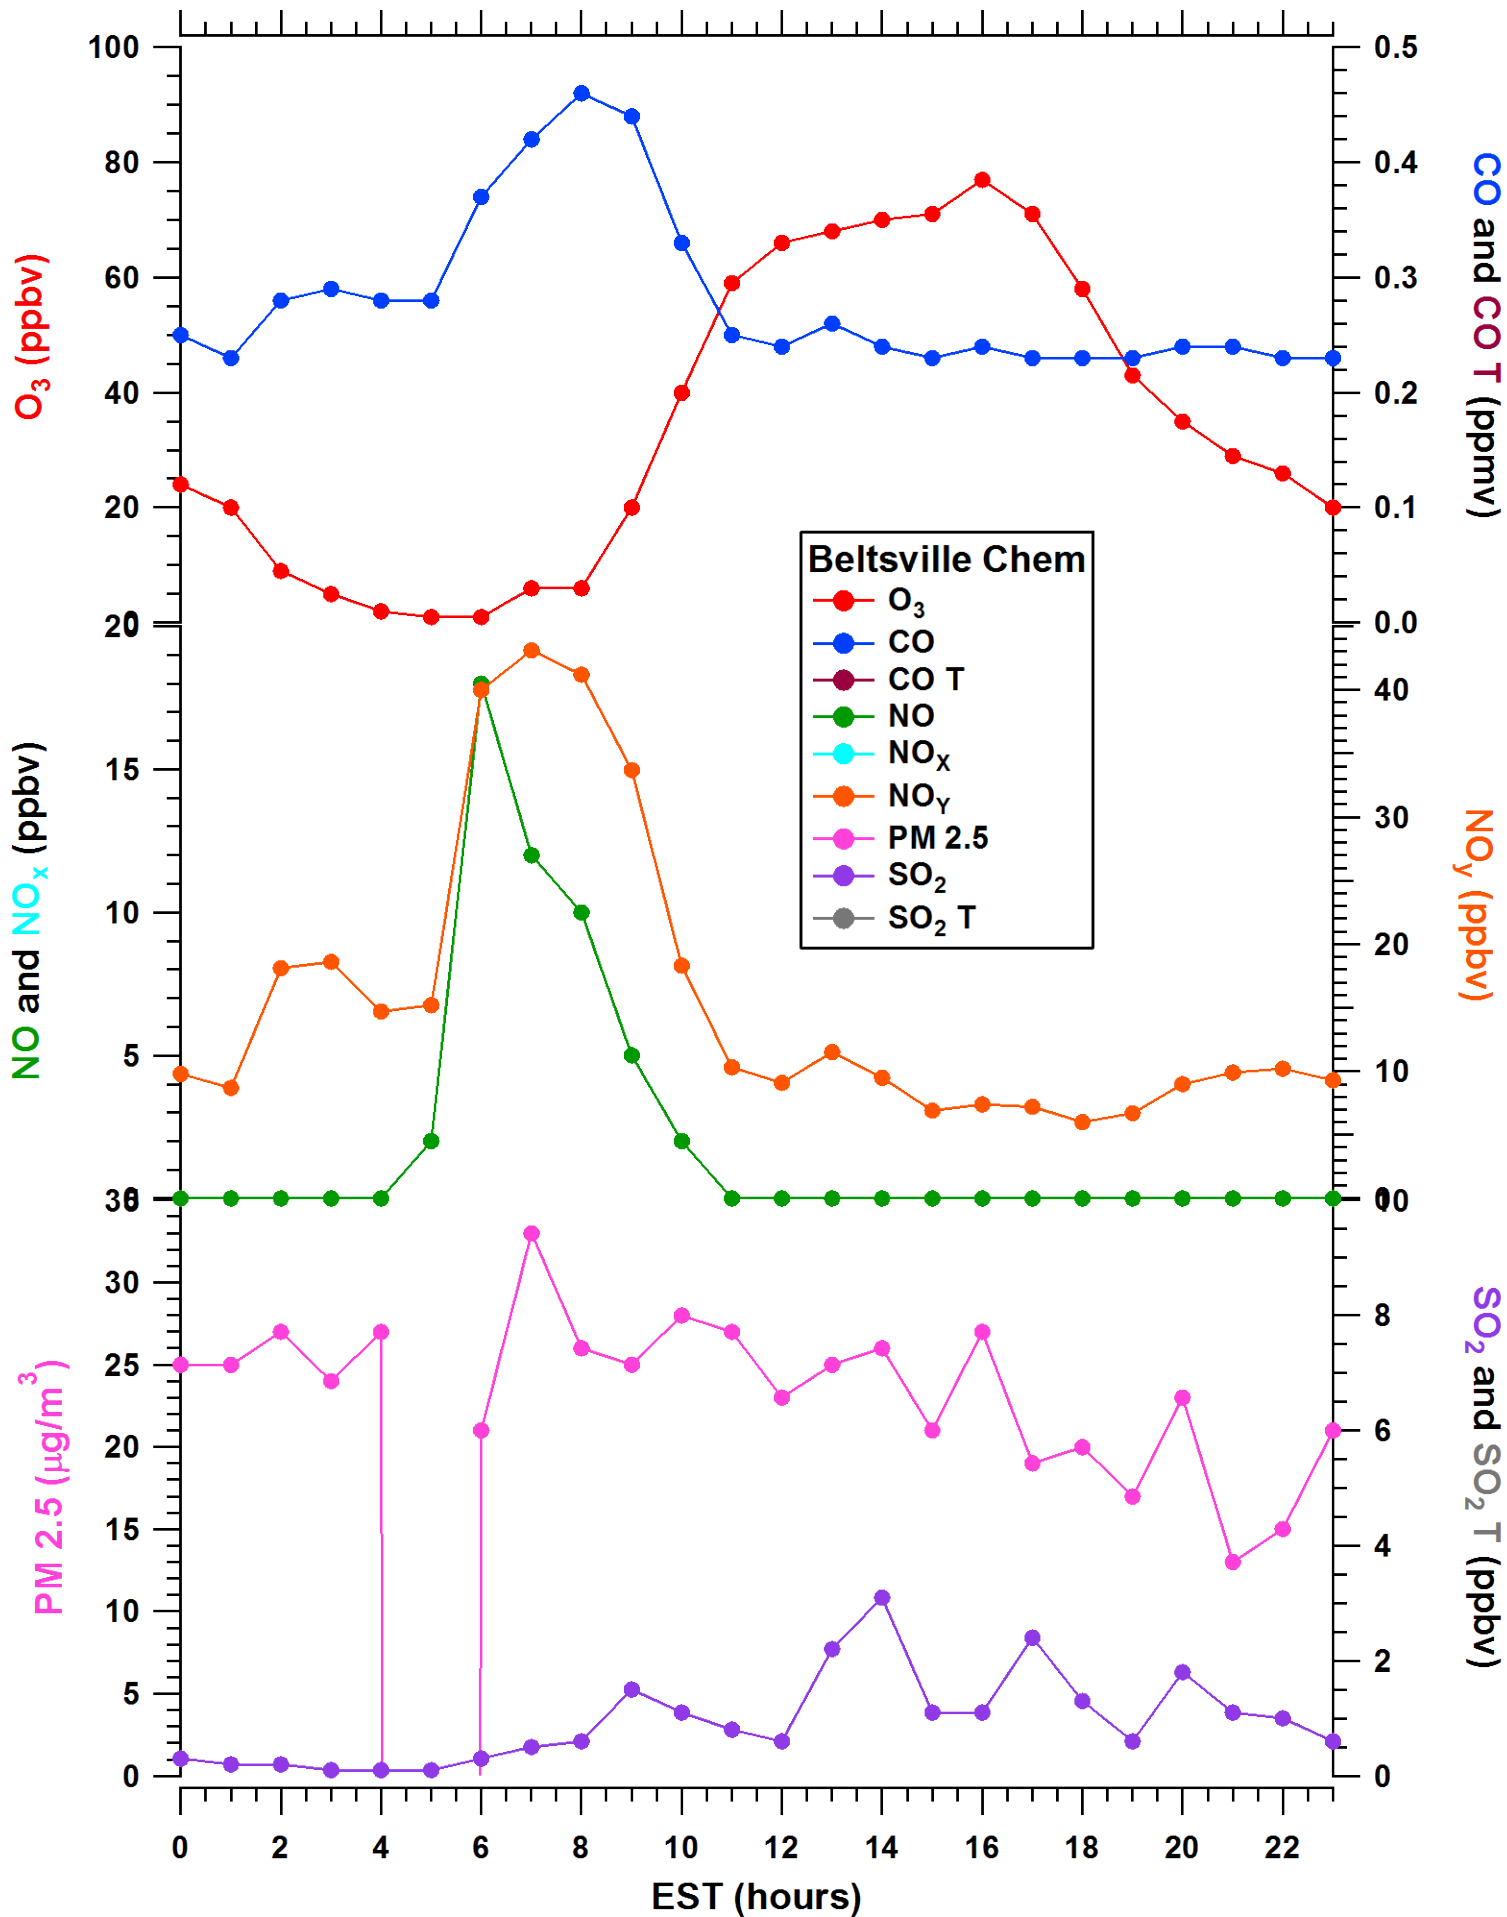

2011-07-06 MDE Ground Site Data Quick Look

All data are preliminary and subject to change

2011-07-06 MDE Ground Site Data Quick Look

All data are preliminary and subject to change

2011-07-06 MDE Ground Site Data Quick Look

All data are preliminary and subject to change

2011-07-06 MDE Ground Site Data Quick Look

All data are preliminary and subject to change

2011-07-06 MDE Ground Site Data Quick Look

All data are preliminary and subject to change