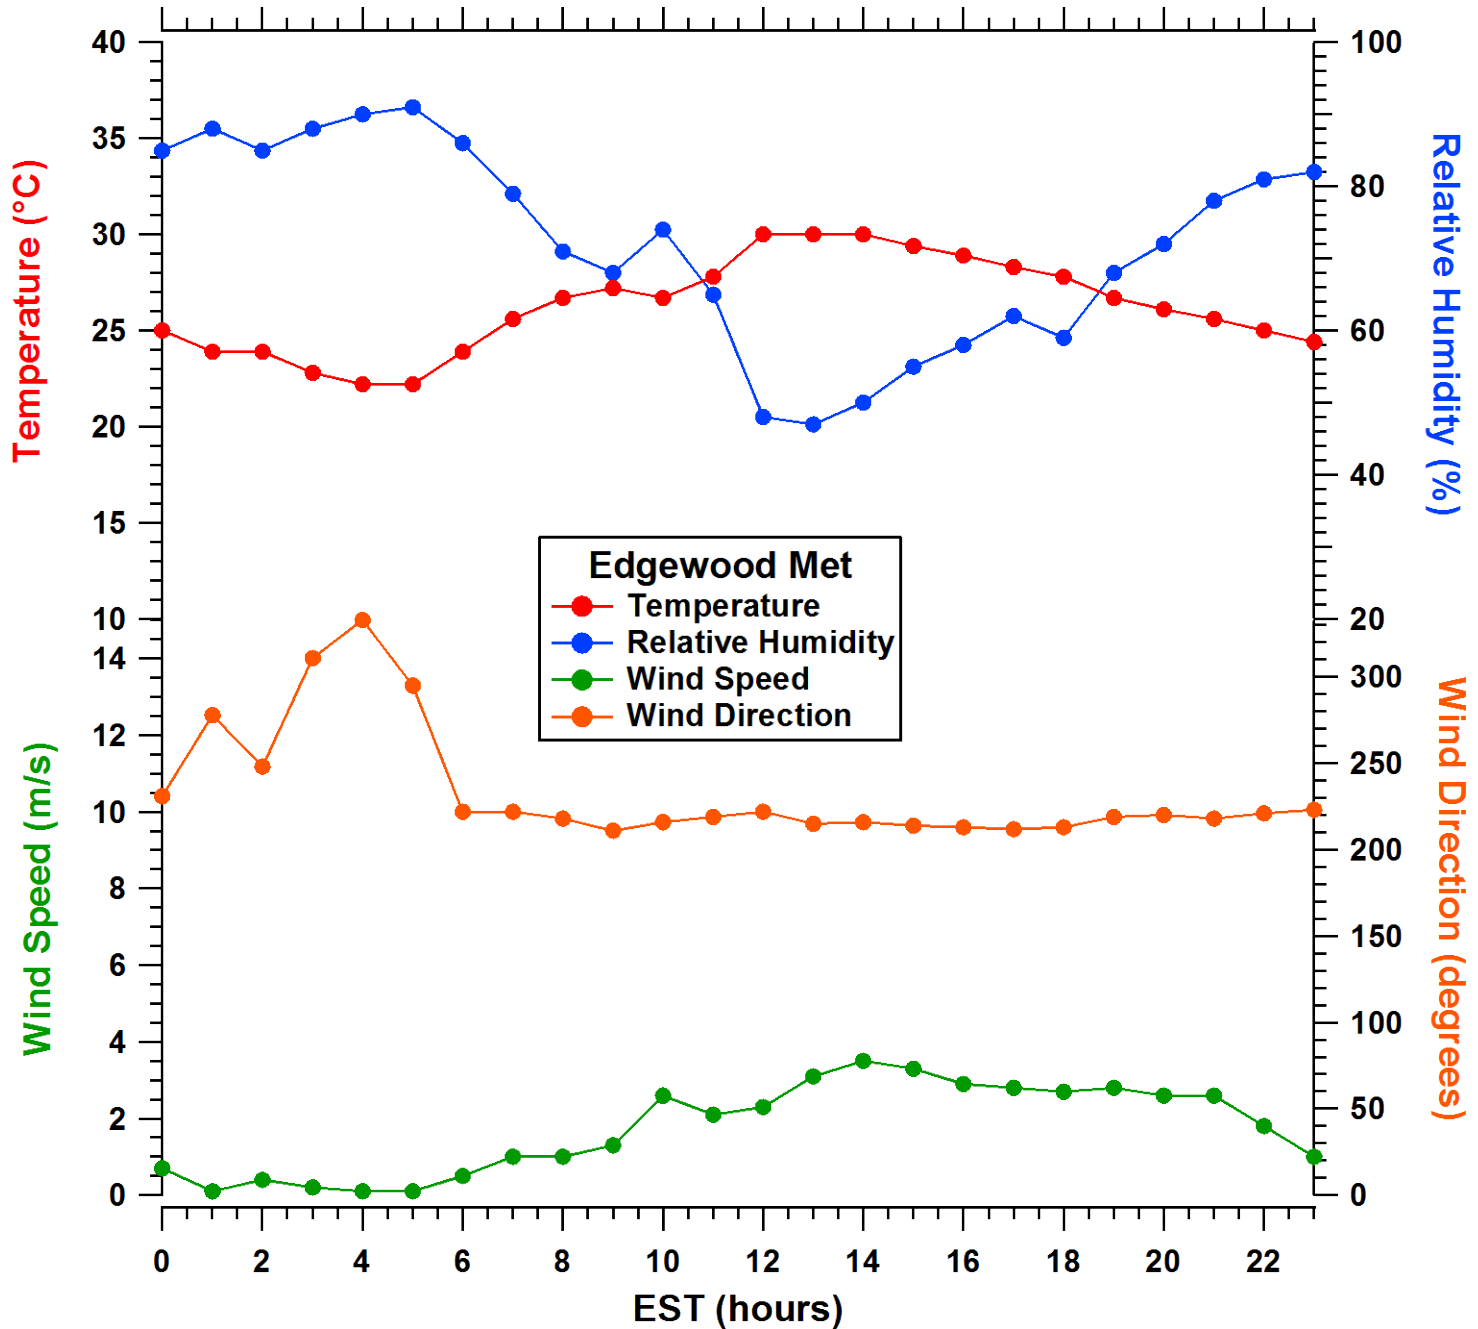

2011-07-06 MDE Ground Site Data Quick Look

All data are preliminary and subject to change

2011-07-06 MDE Ground Site Data Quick Look

All data are preliminary and subject to change

2011-07-06 MDE Ground Site Data Quick Look