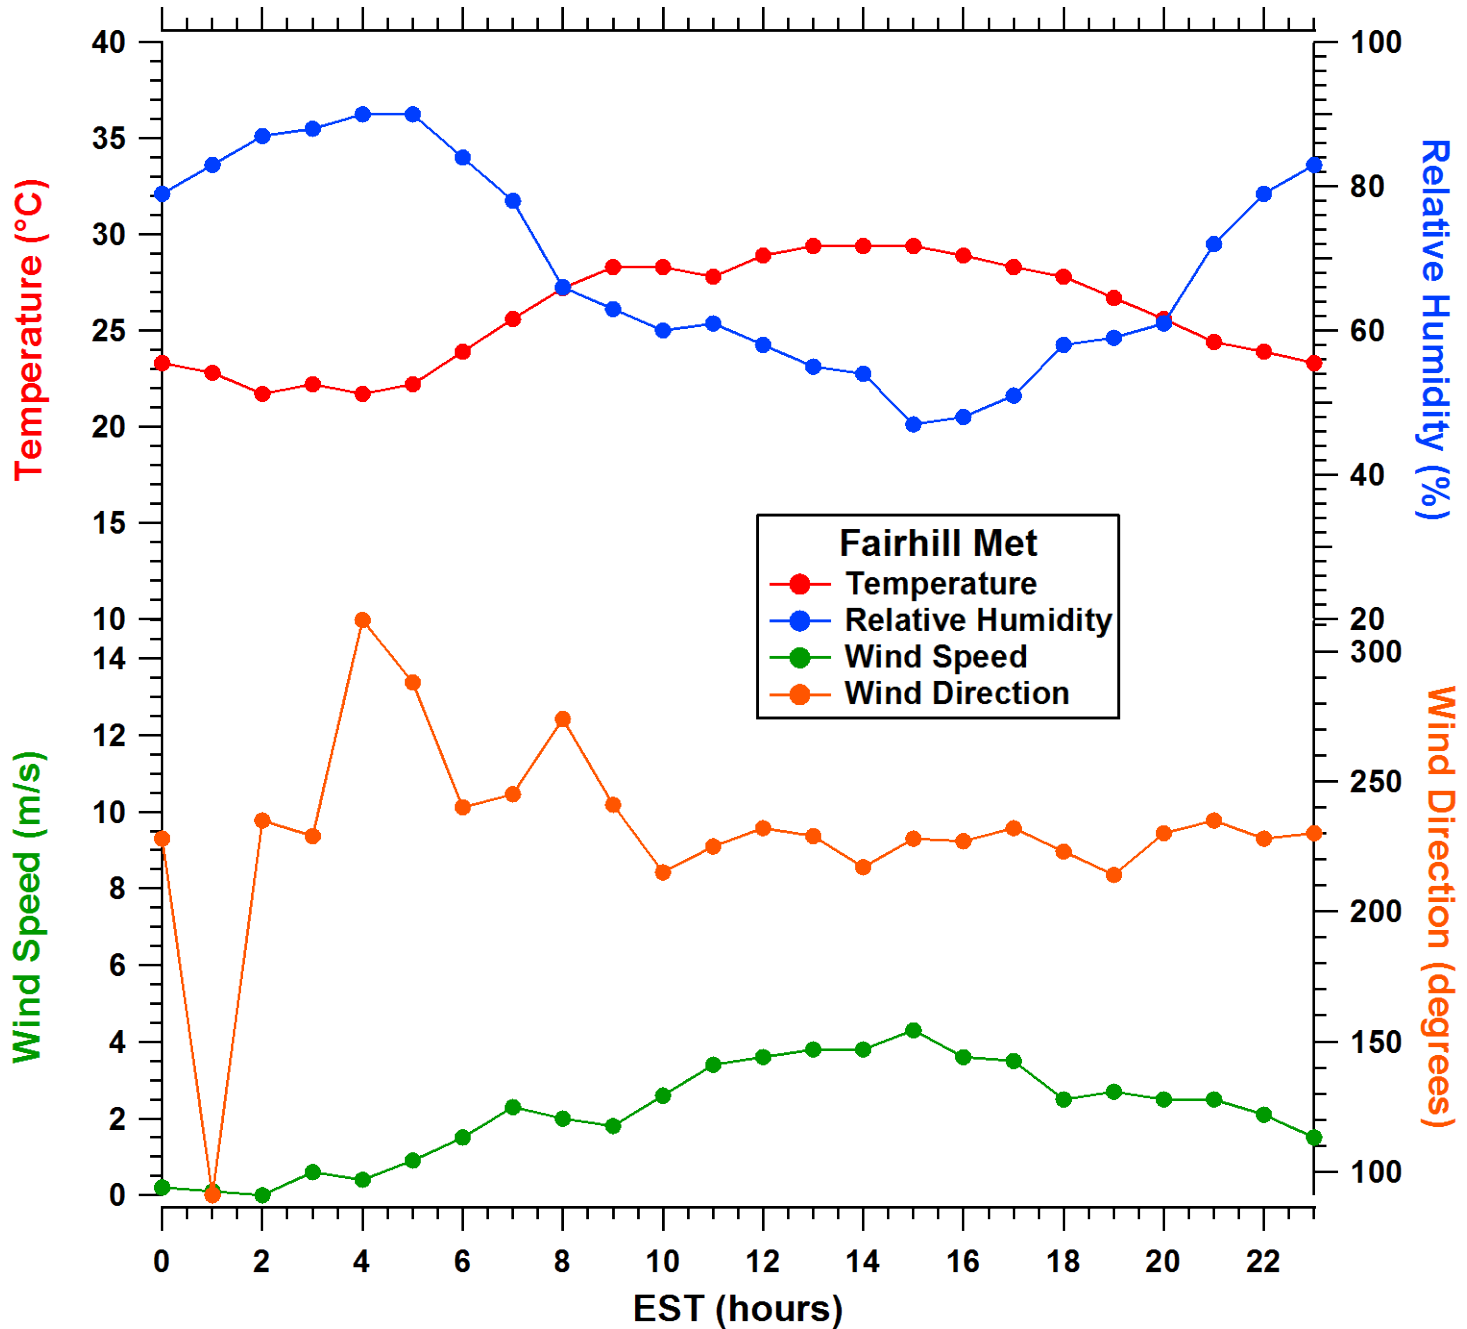

2011-07-06 MDE Ground Site Data Quick Look

All data are preliminary and subject to change