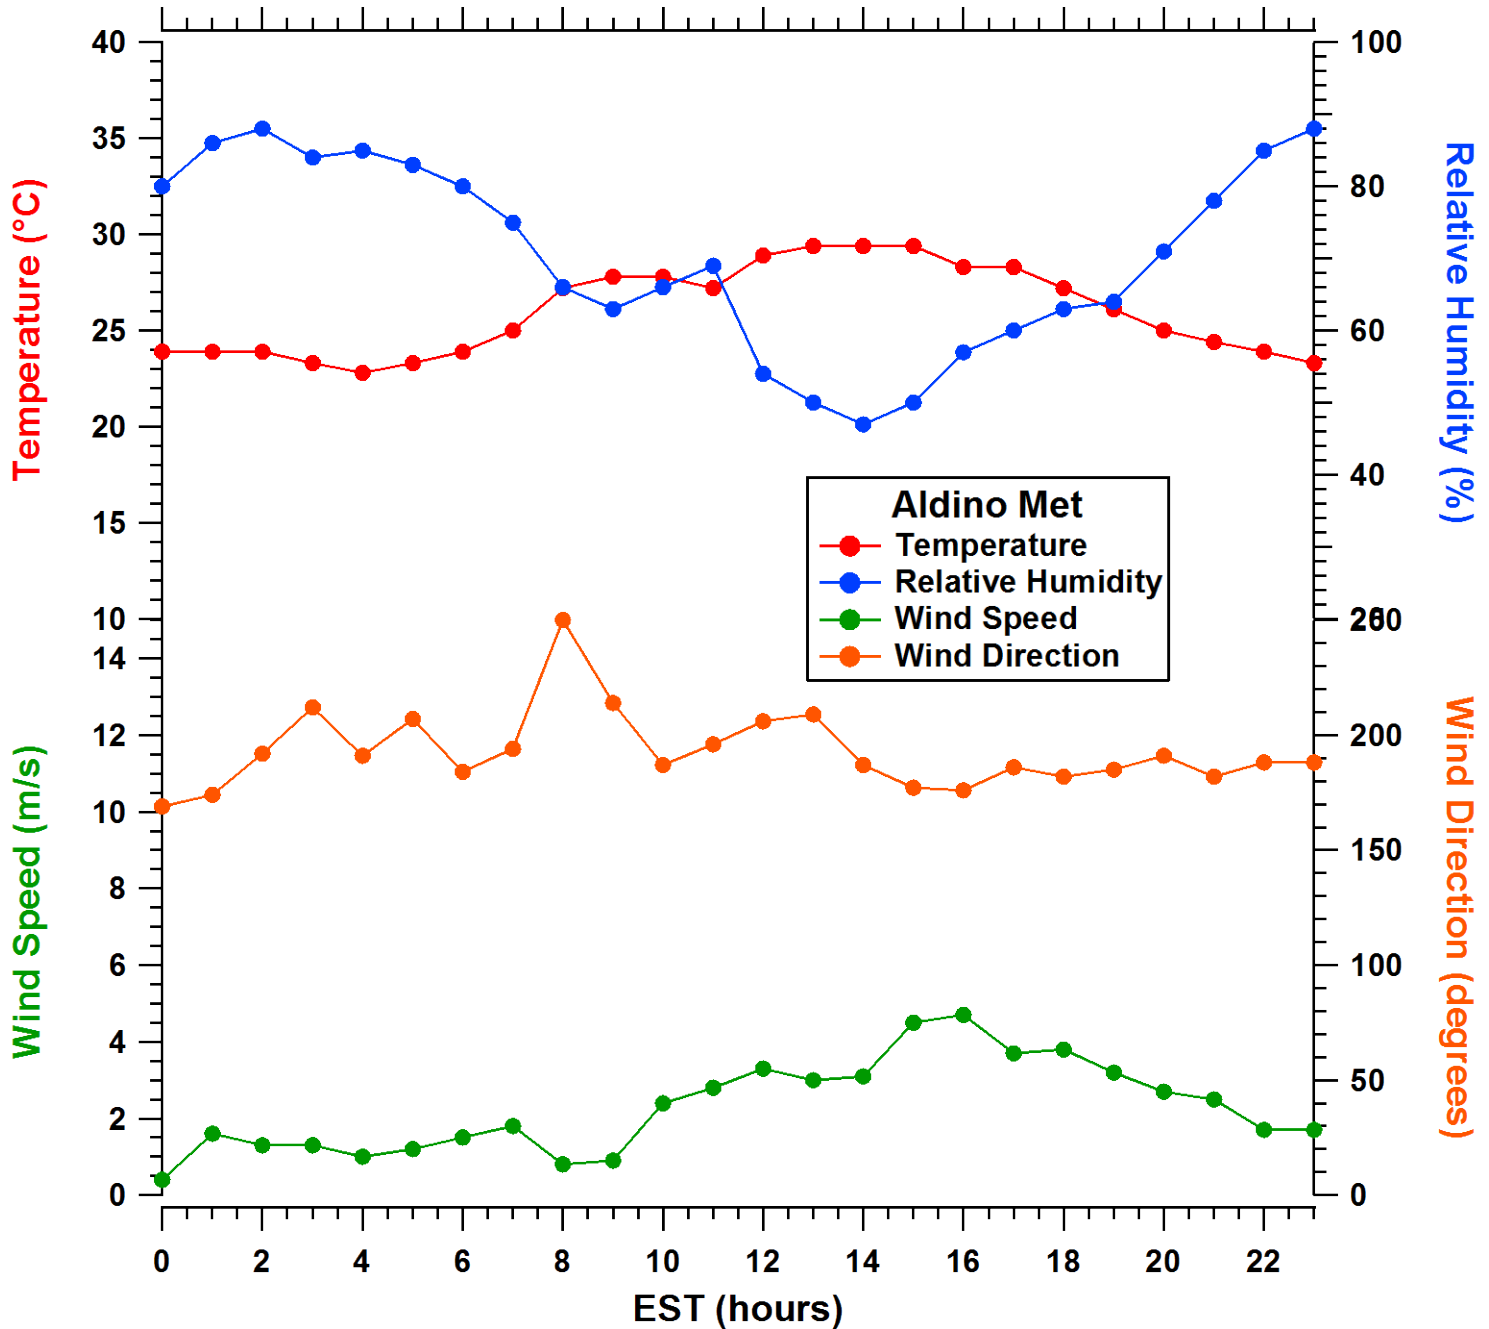

2011-07-06 MDE Ground Site Data Quick Look

All data are preliminary and subject to change

2011-07-06 MDE Ground Site Data Quick Look

All data are preliminary and subject to change

2011-07-06 MDE Ground Site Data Quick Look