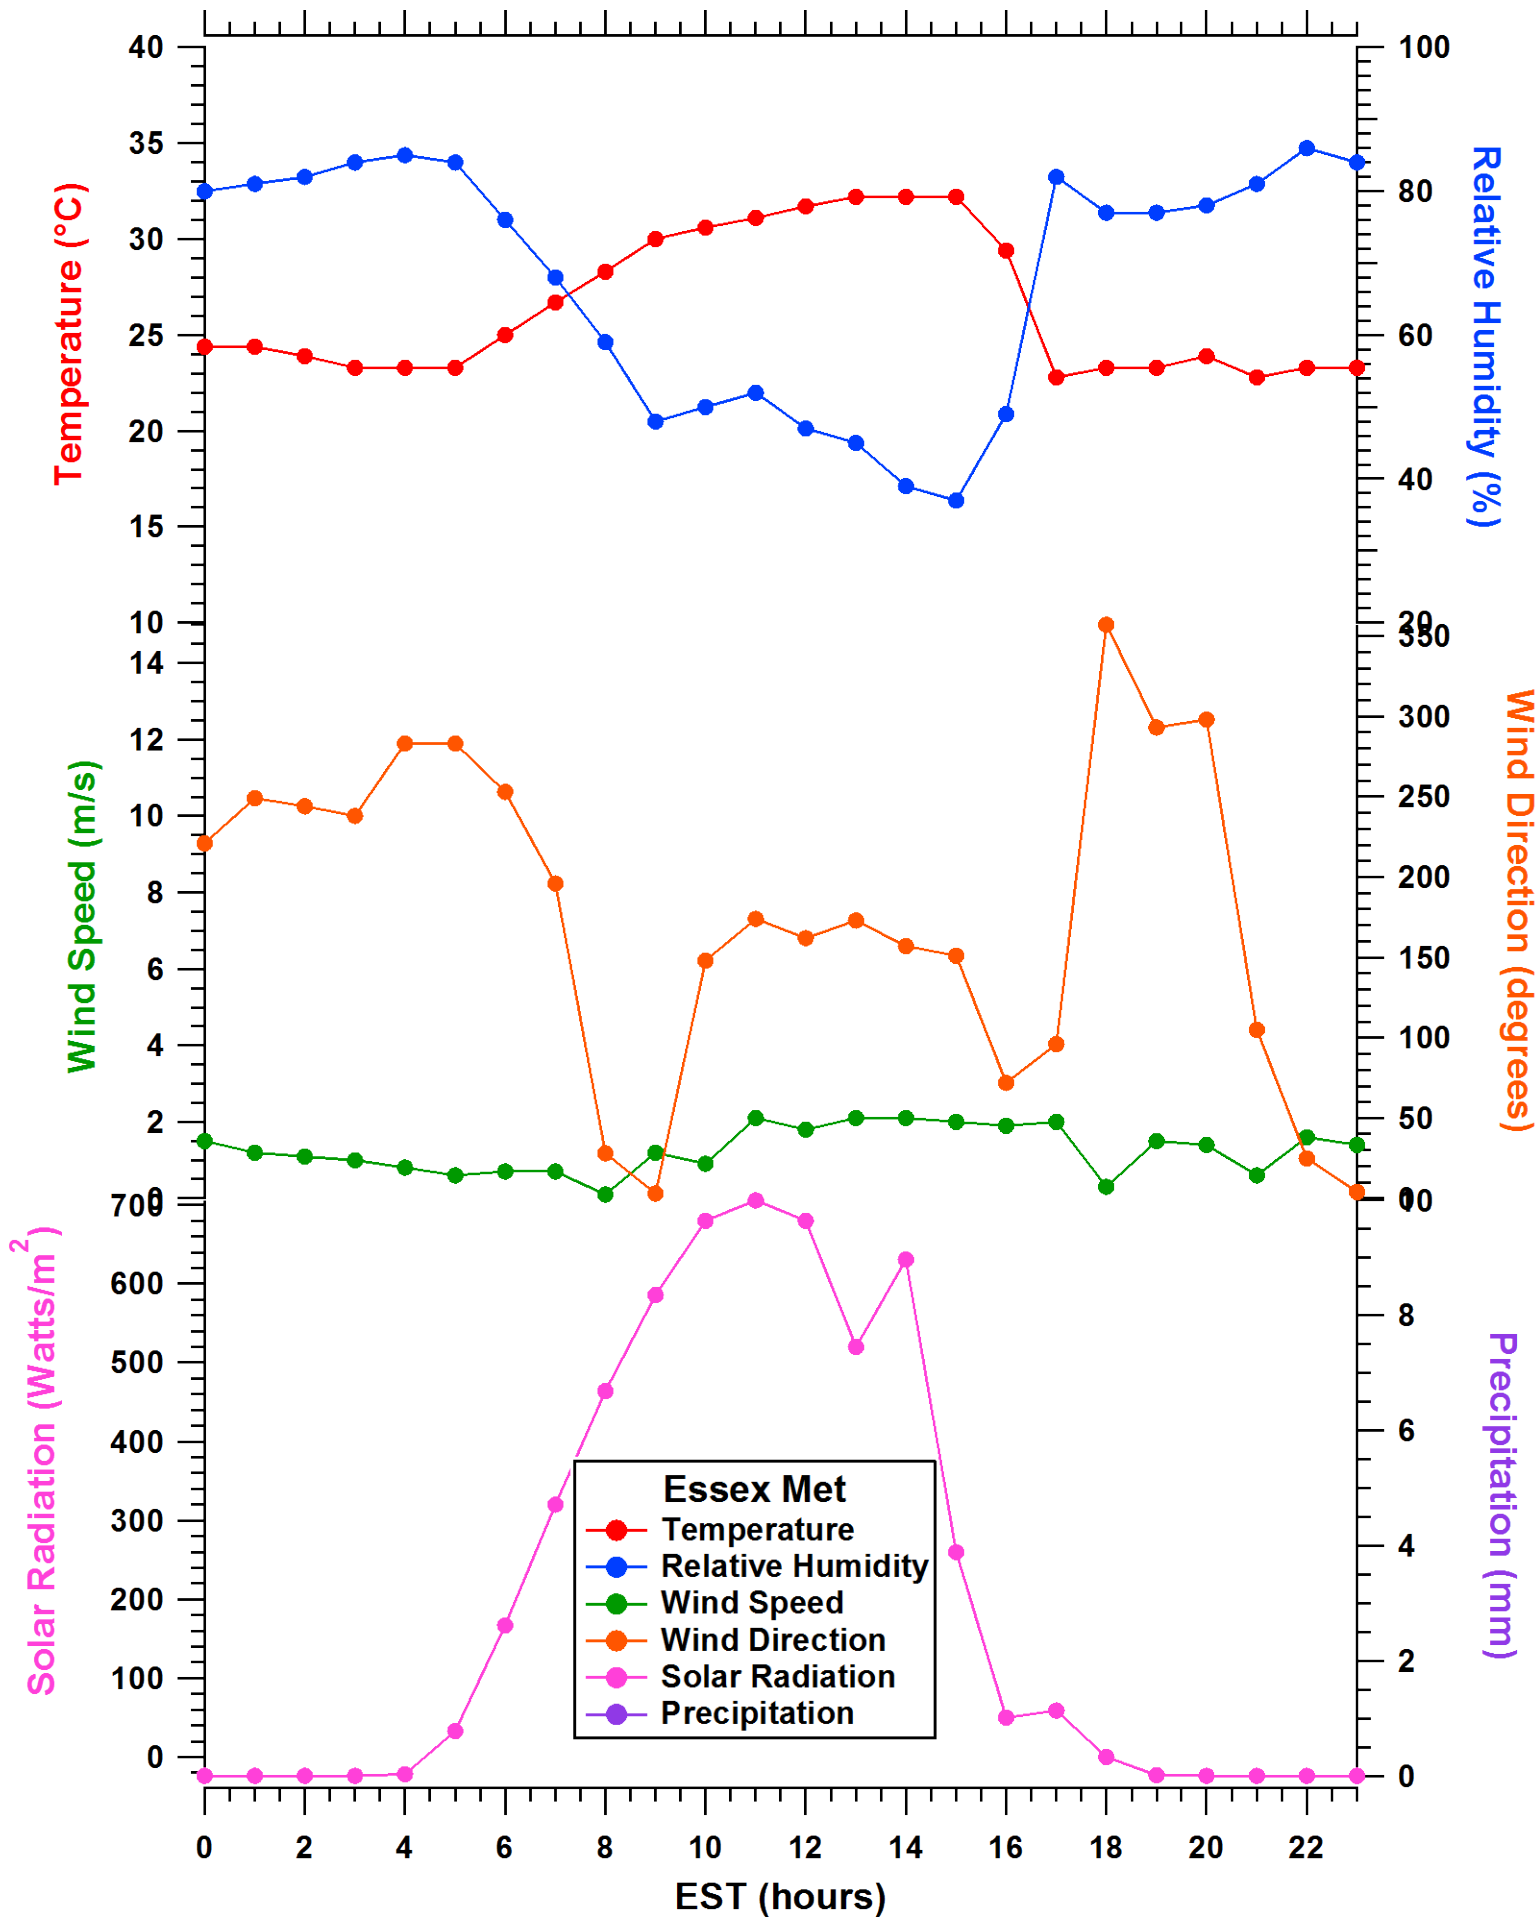

2011-07-07 MDE Ground Site Data Quick Look

All data are preliminary and subject to change

2011-07-07 MDE Ground Site Data Quick Look

All data are preliminary and subject to change

2011-07-07 MDE Ground Site Data Quick Look

All data are preliminary and subject to change

2011-07-07 MDE Ground Site Data Quick Look

All data are preliminary and subject to change

2011-07-07 MDE Ground Site Data Quick Look

All data are preliminary and subject to change