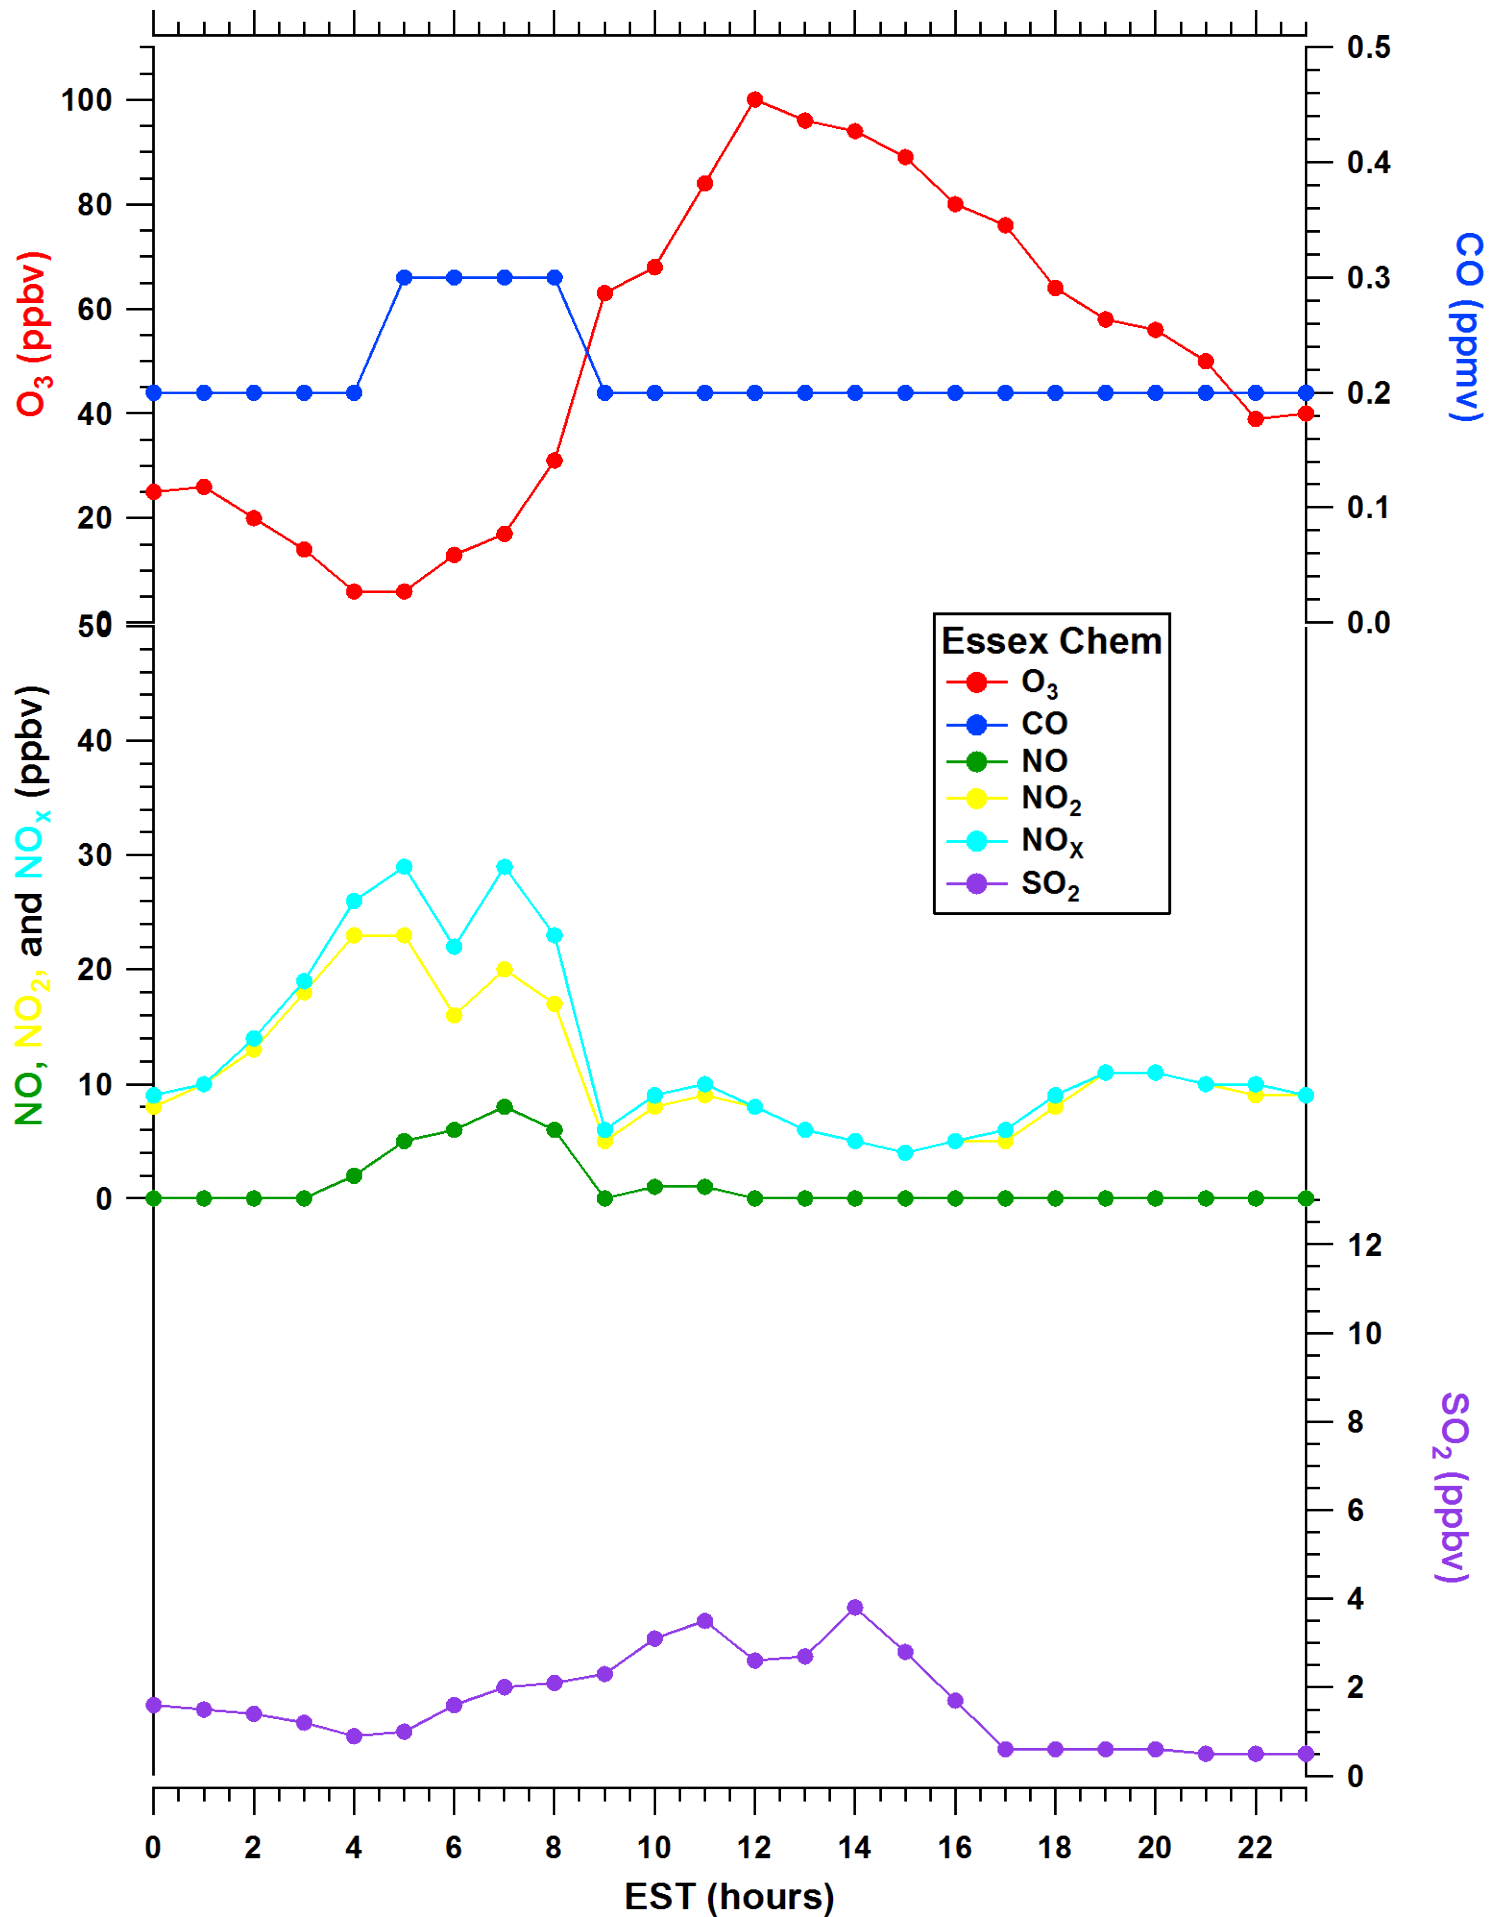

2011-07-07 MDE Ground Site Data Quick Look

All data are preliminary and subject to change

2011-07-07 MDE Ground Site Data Quick Look

All data are preliminary and subject to change

2011-07-07 MDE Ground Site Data Quick Look

All data are preliminary and subject to change

2011-07-07 MDE Ground Site Data Quick Look

All data are preliminary and subject to change

2011-07-07 MDE Ground Site Data Quick Look

All data are preliminary and subject to change