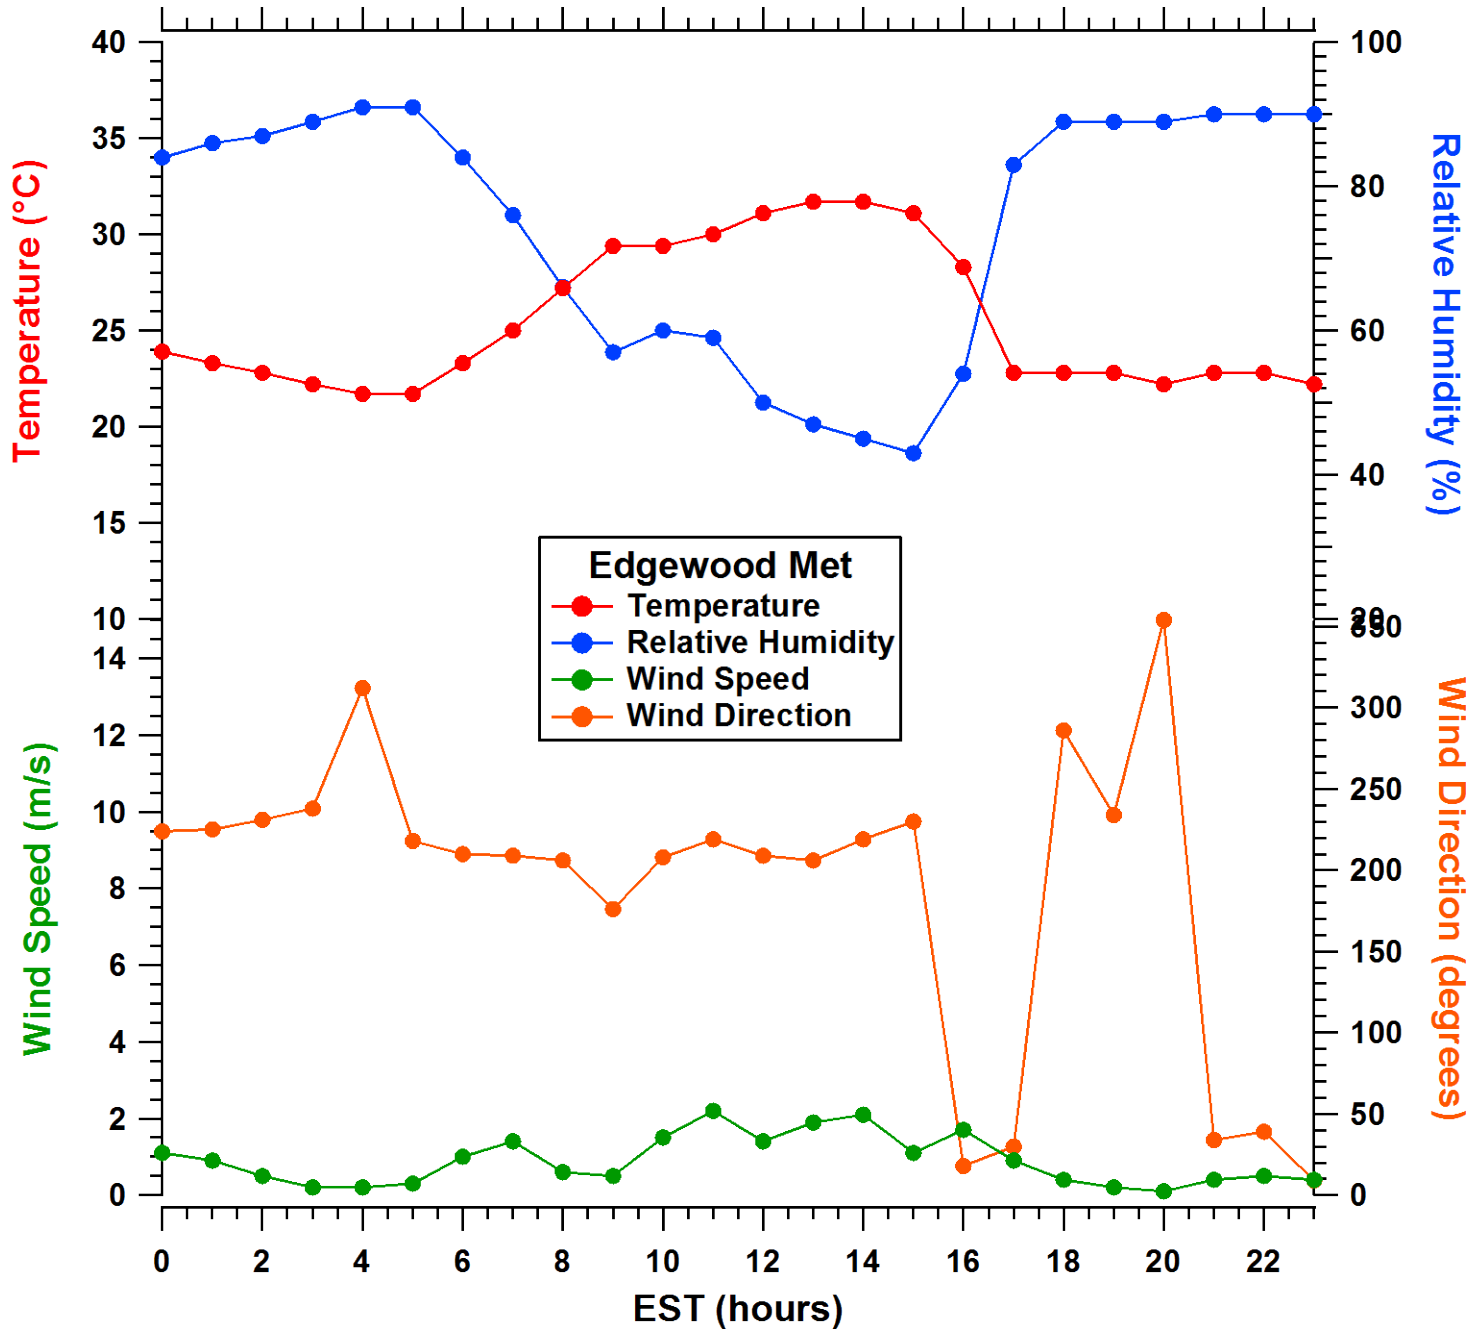

2011-07-07 MDE Ground Site Data Quick Look

All data are preliminary and subject to change

2011-07-07 MDE Ground Site Data Quick Look

All data are preliminary and subject to change

2011-07-07 MDE Ground Site Data Quick Look

All data are preliminary and subject to change

2011-07-07 MDE Ground Site Data Quick Look

All data are preliminary and subject to change

2011-07-07 MDE Ground Site Data Quick Look

All data are preliminary and subject to change