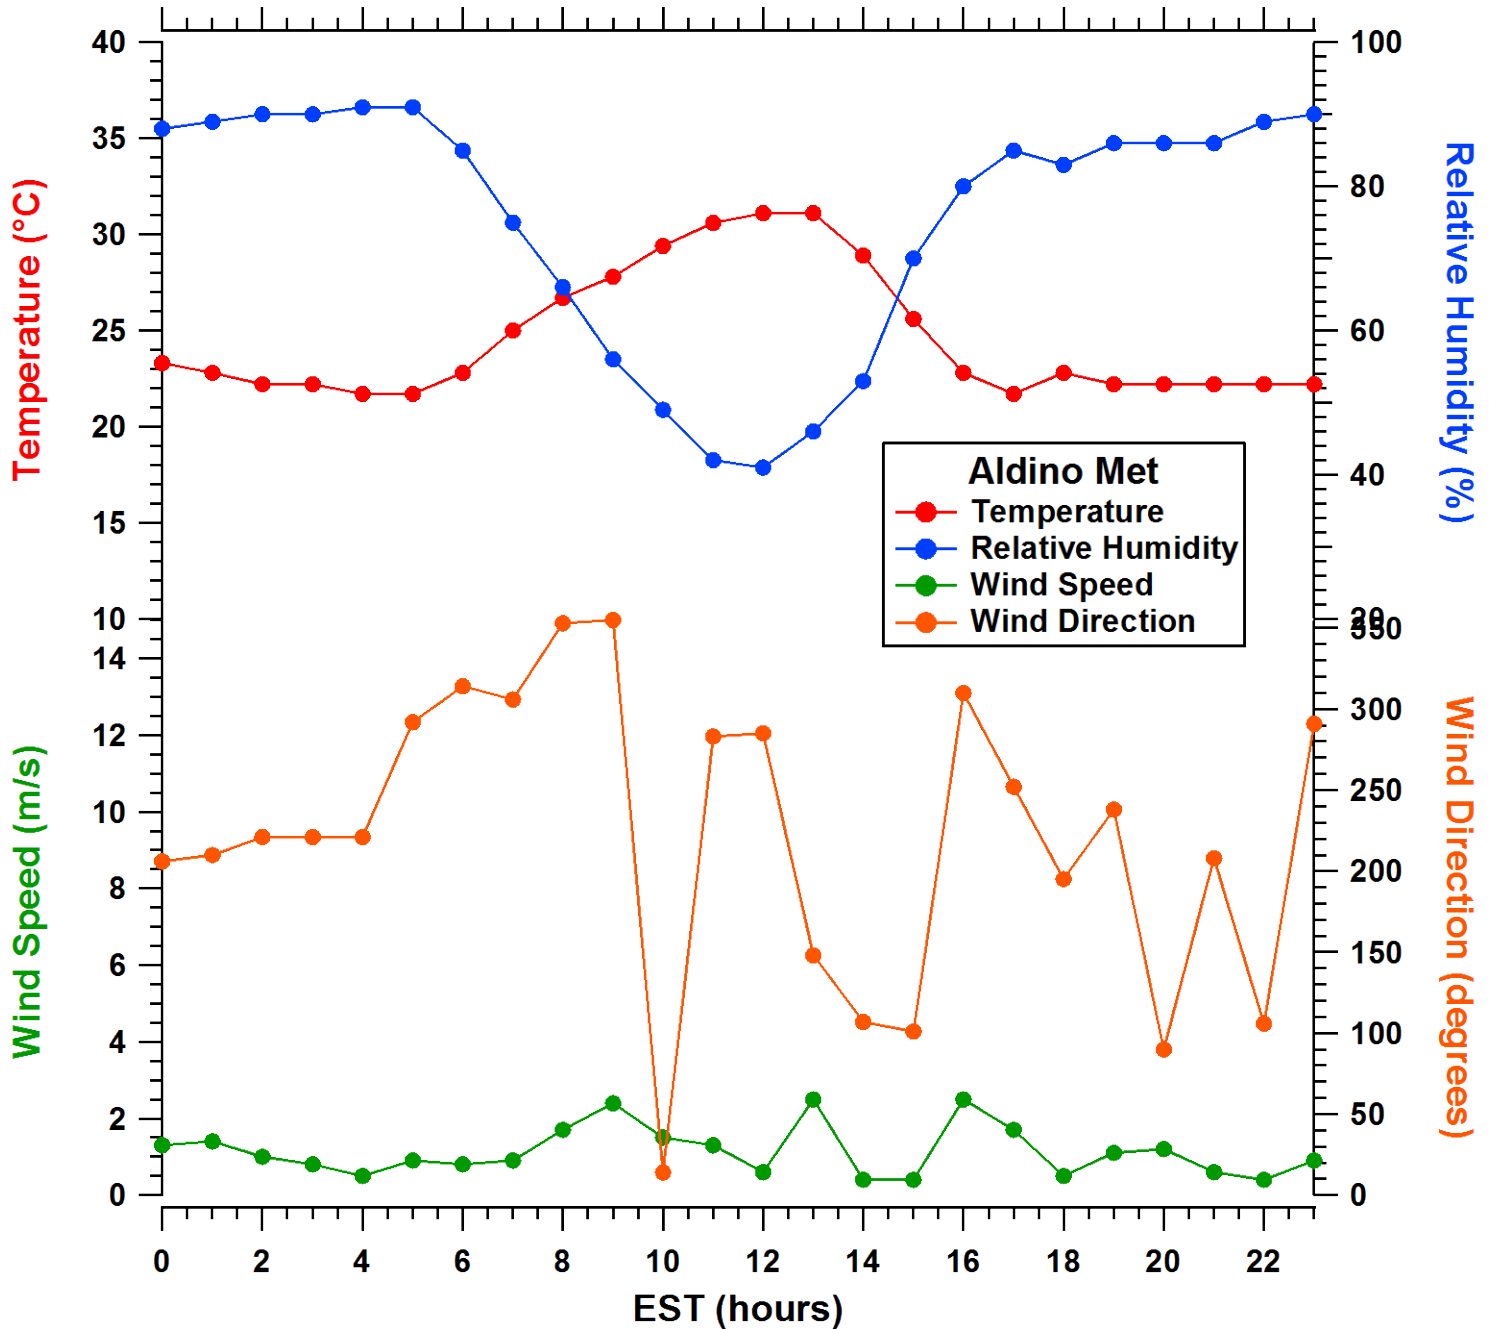

2011-07-07 MDE Ground Site Data Quick Look

All data are preliminary and subject to change

2011-07-07 MDE Ground Site Data Quick Look

All data are preliminary and subject to change

2011-07-07 MDE Ground Site Data Quick Look

All data are preliminary and subject to change

2011-07-07 MDE Ground Site Data Quick Look

All data are preliminary and subject to change

2011-07-07 MDE Ground Site Data Quick Look

All data are preliminary and subject to change