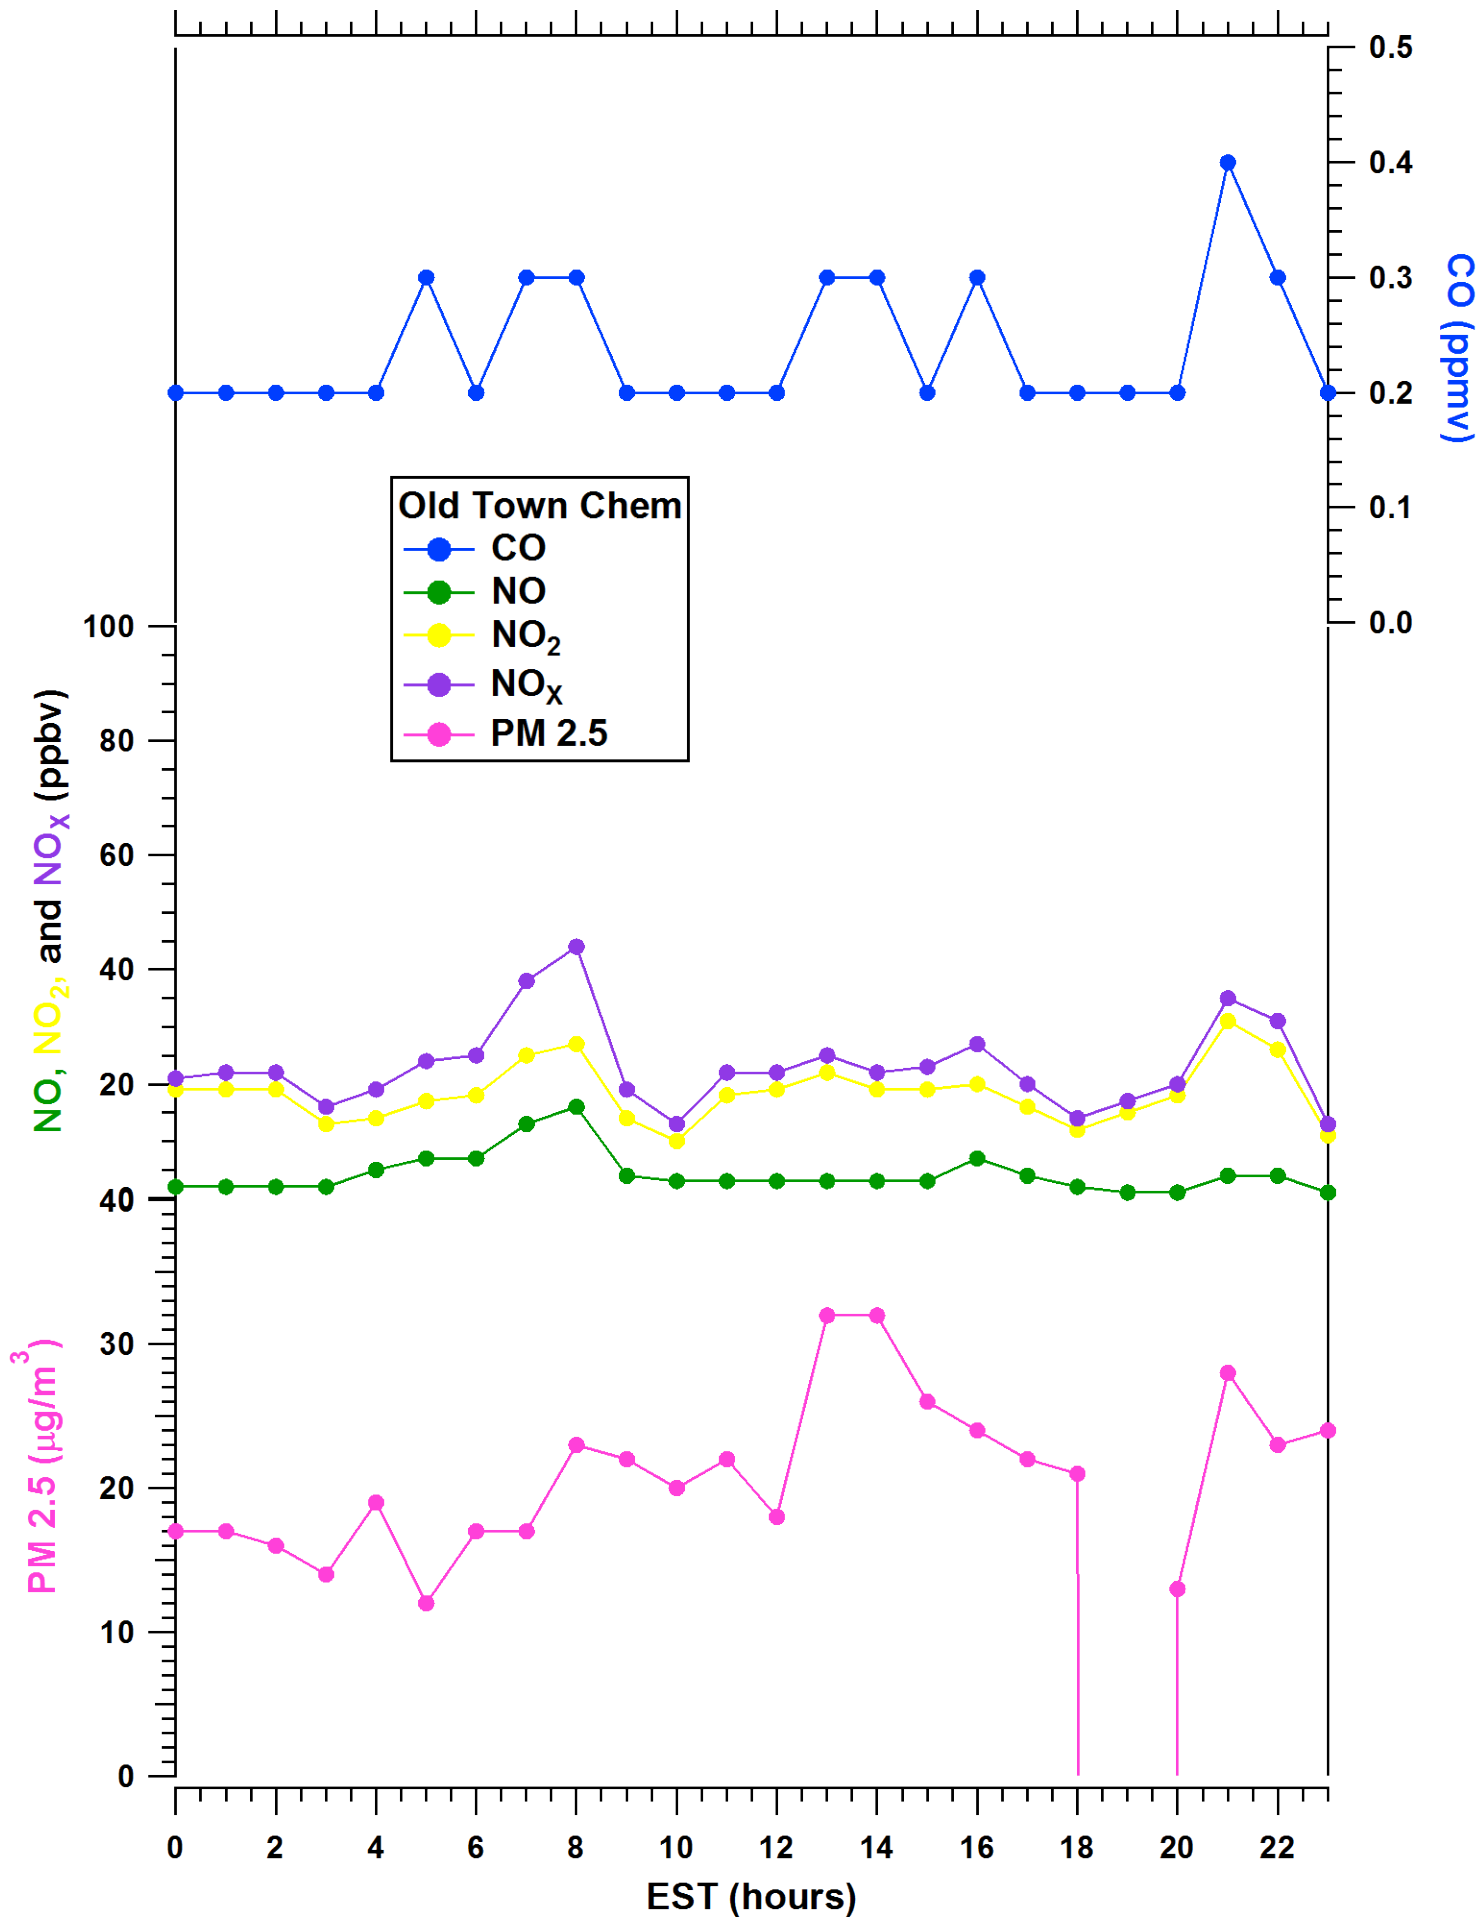

2011-07-07 MDE Ground Site Data Quick Look

All data are preliminary and subject to change

2011-07-07 MDE Ground Site Data Quick Look

All data are preliminary and subject to change

2011-07-07 MDE Ground Site Data Quick Look

All data are preliminary and subject to change

2011-07-07 MDE Ground Site Data Quick Look

All data are preliminary and subject to change

2011-07-07 MDE Ground Site Data Quick Look

All data are preliminary and subject to change