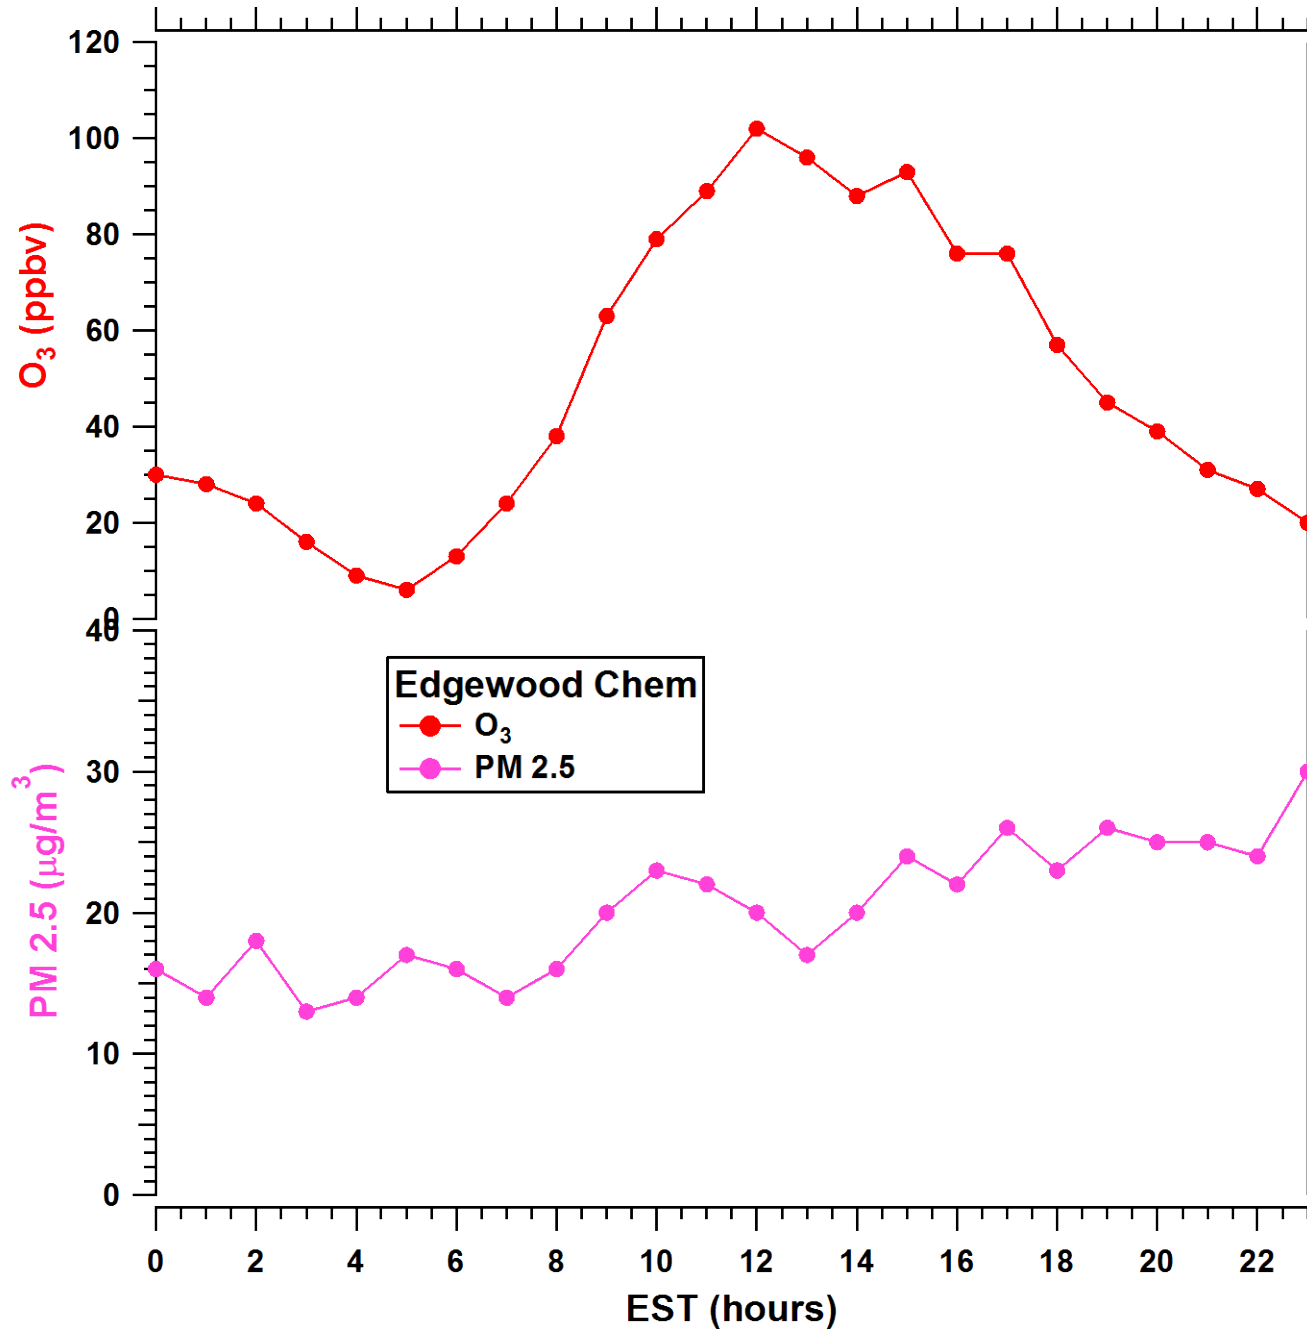

2011-07-07 MDE Ground Site Data Quick Look

All data are preliminary and subject to change

2011-07-07 MDE Ground Site Data Quick Look

All data are preliminary and subject to change

2011-07-07 MDE Ground Site Data Quick Look

All data are preliminary and subject to change

2011-07-07 MDE Ground Site Data Quick Look

All data are preliminary and subject to change

2011-07-07 MDE Ground Site Data Quick Look

All data are preliminary and subject to change