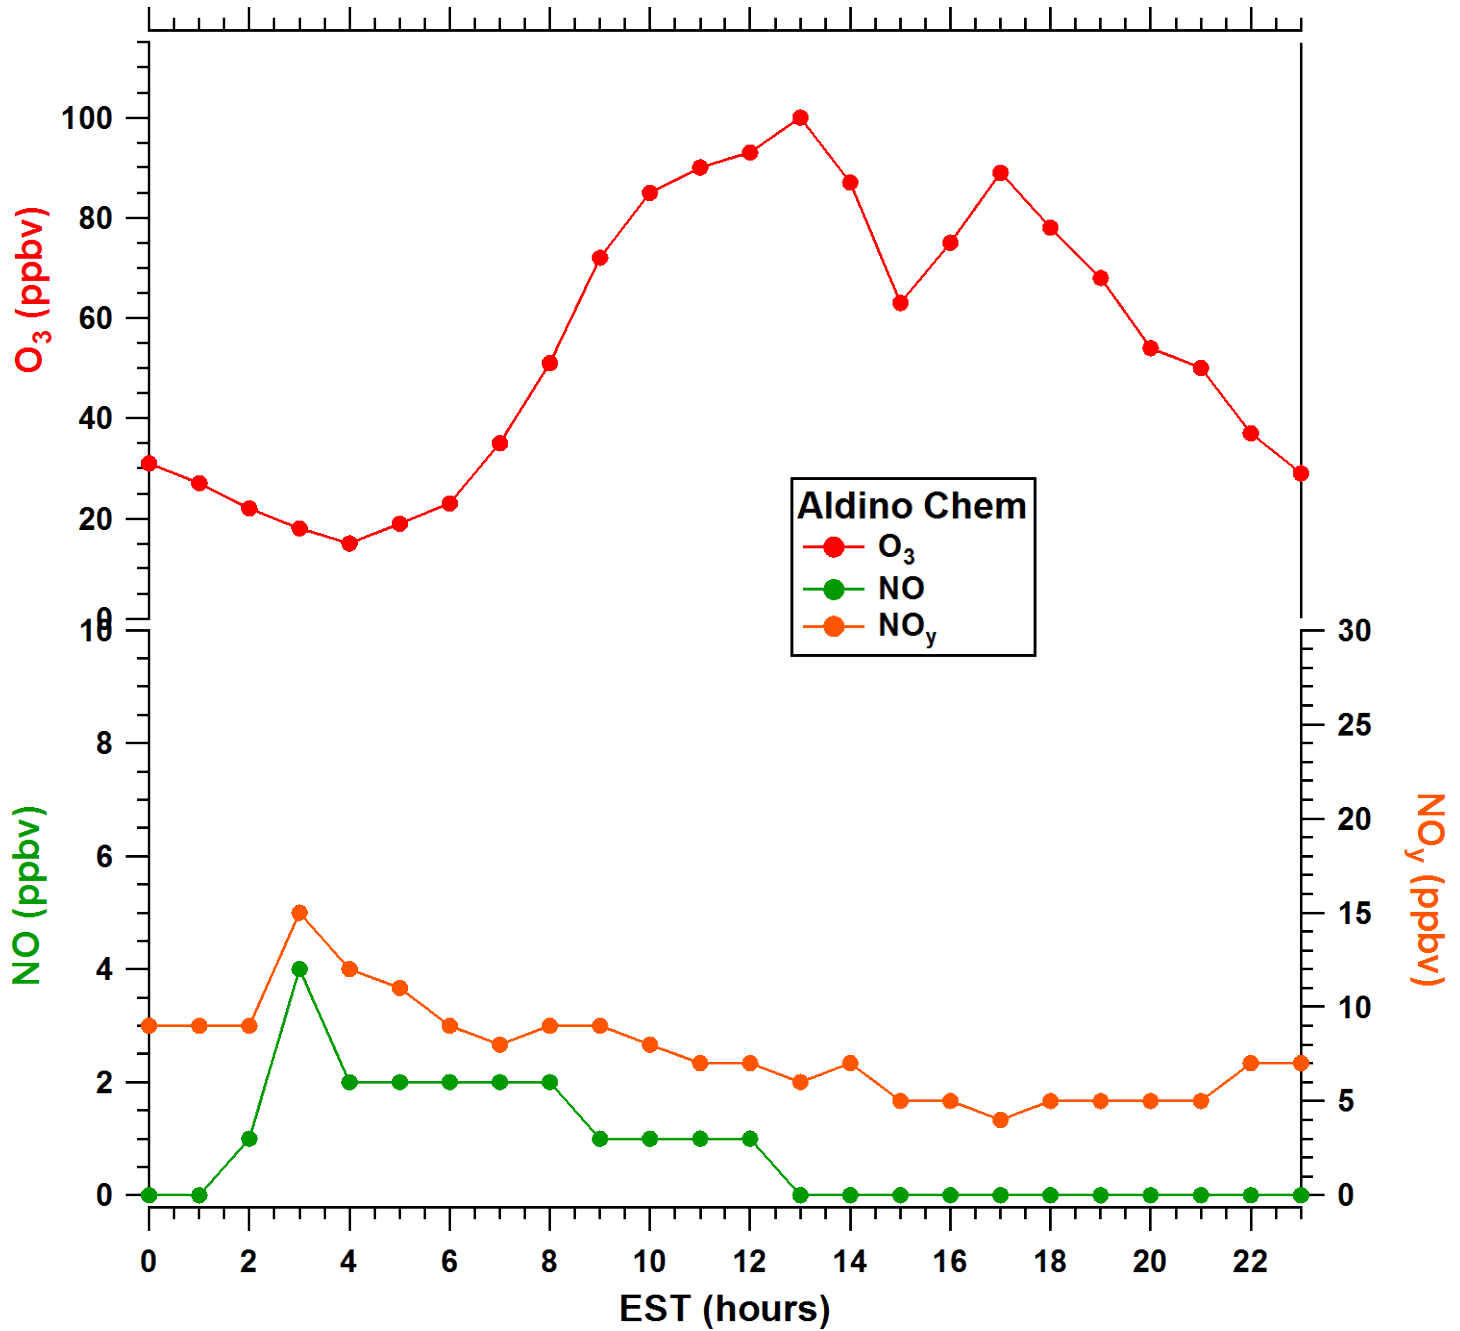

2011-07-07 MDE Ground Site Data Quick Look

All data are preliminary and subject to change

2011-07-07 MDE Ground Site Data Quick Look

All data are preliminary and subject to change

2011-07-07 MDE Ground Site Data Quick Look

All data are preliminary and subject to change

2011-07-07 MDE Ground Site Data Quick Look

All data are preliminary and subject to change

2011-07-07 MDE Ground Site Data Quick Look

All data are preliminary and subject to change