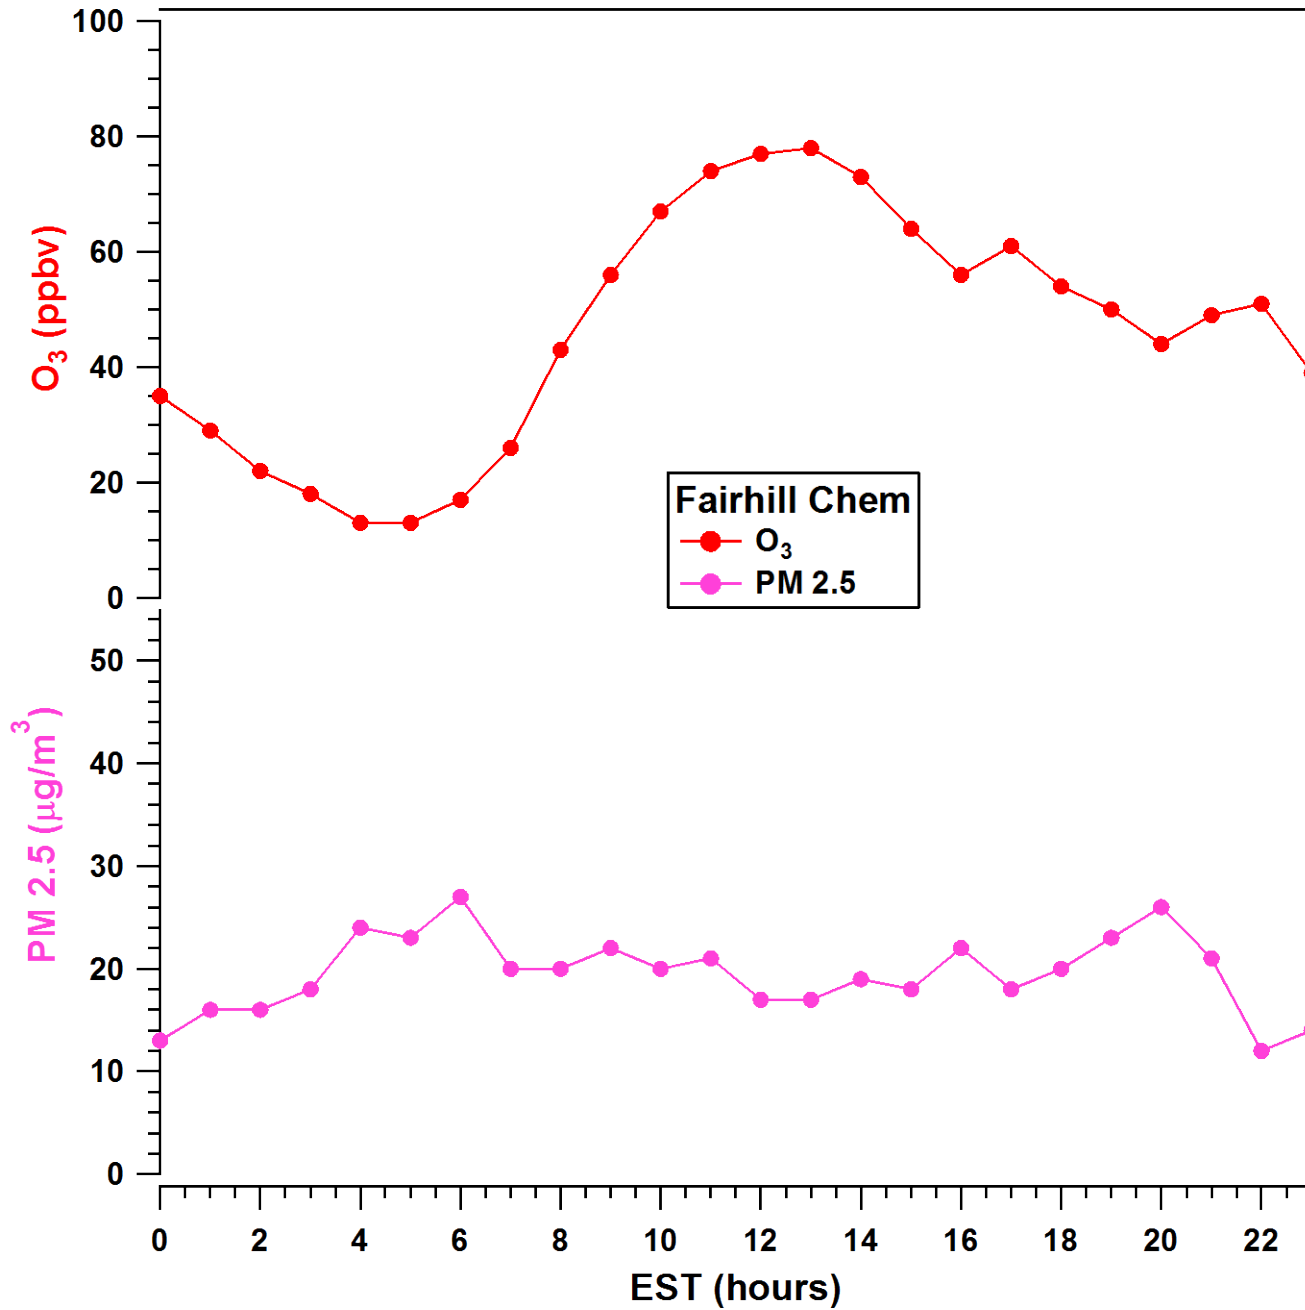

2011-07-07 MDE Ground Site Data Quick Look

All data are preliminary and subject to change

2011-07-07 MDE Ground Site Data Quick Look

All data are preliminary and subject to change

2011-07-07 MDE Ground Site Data Quick Look