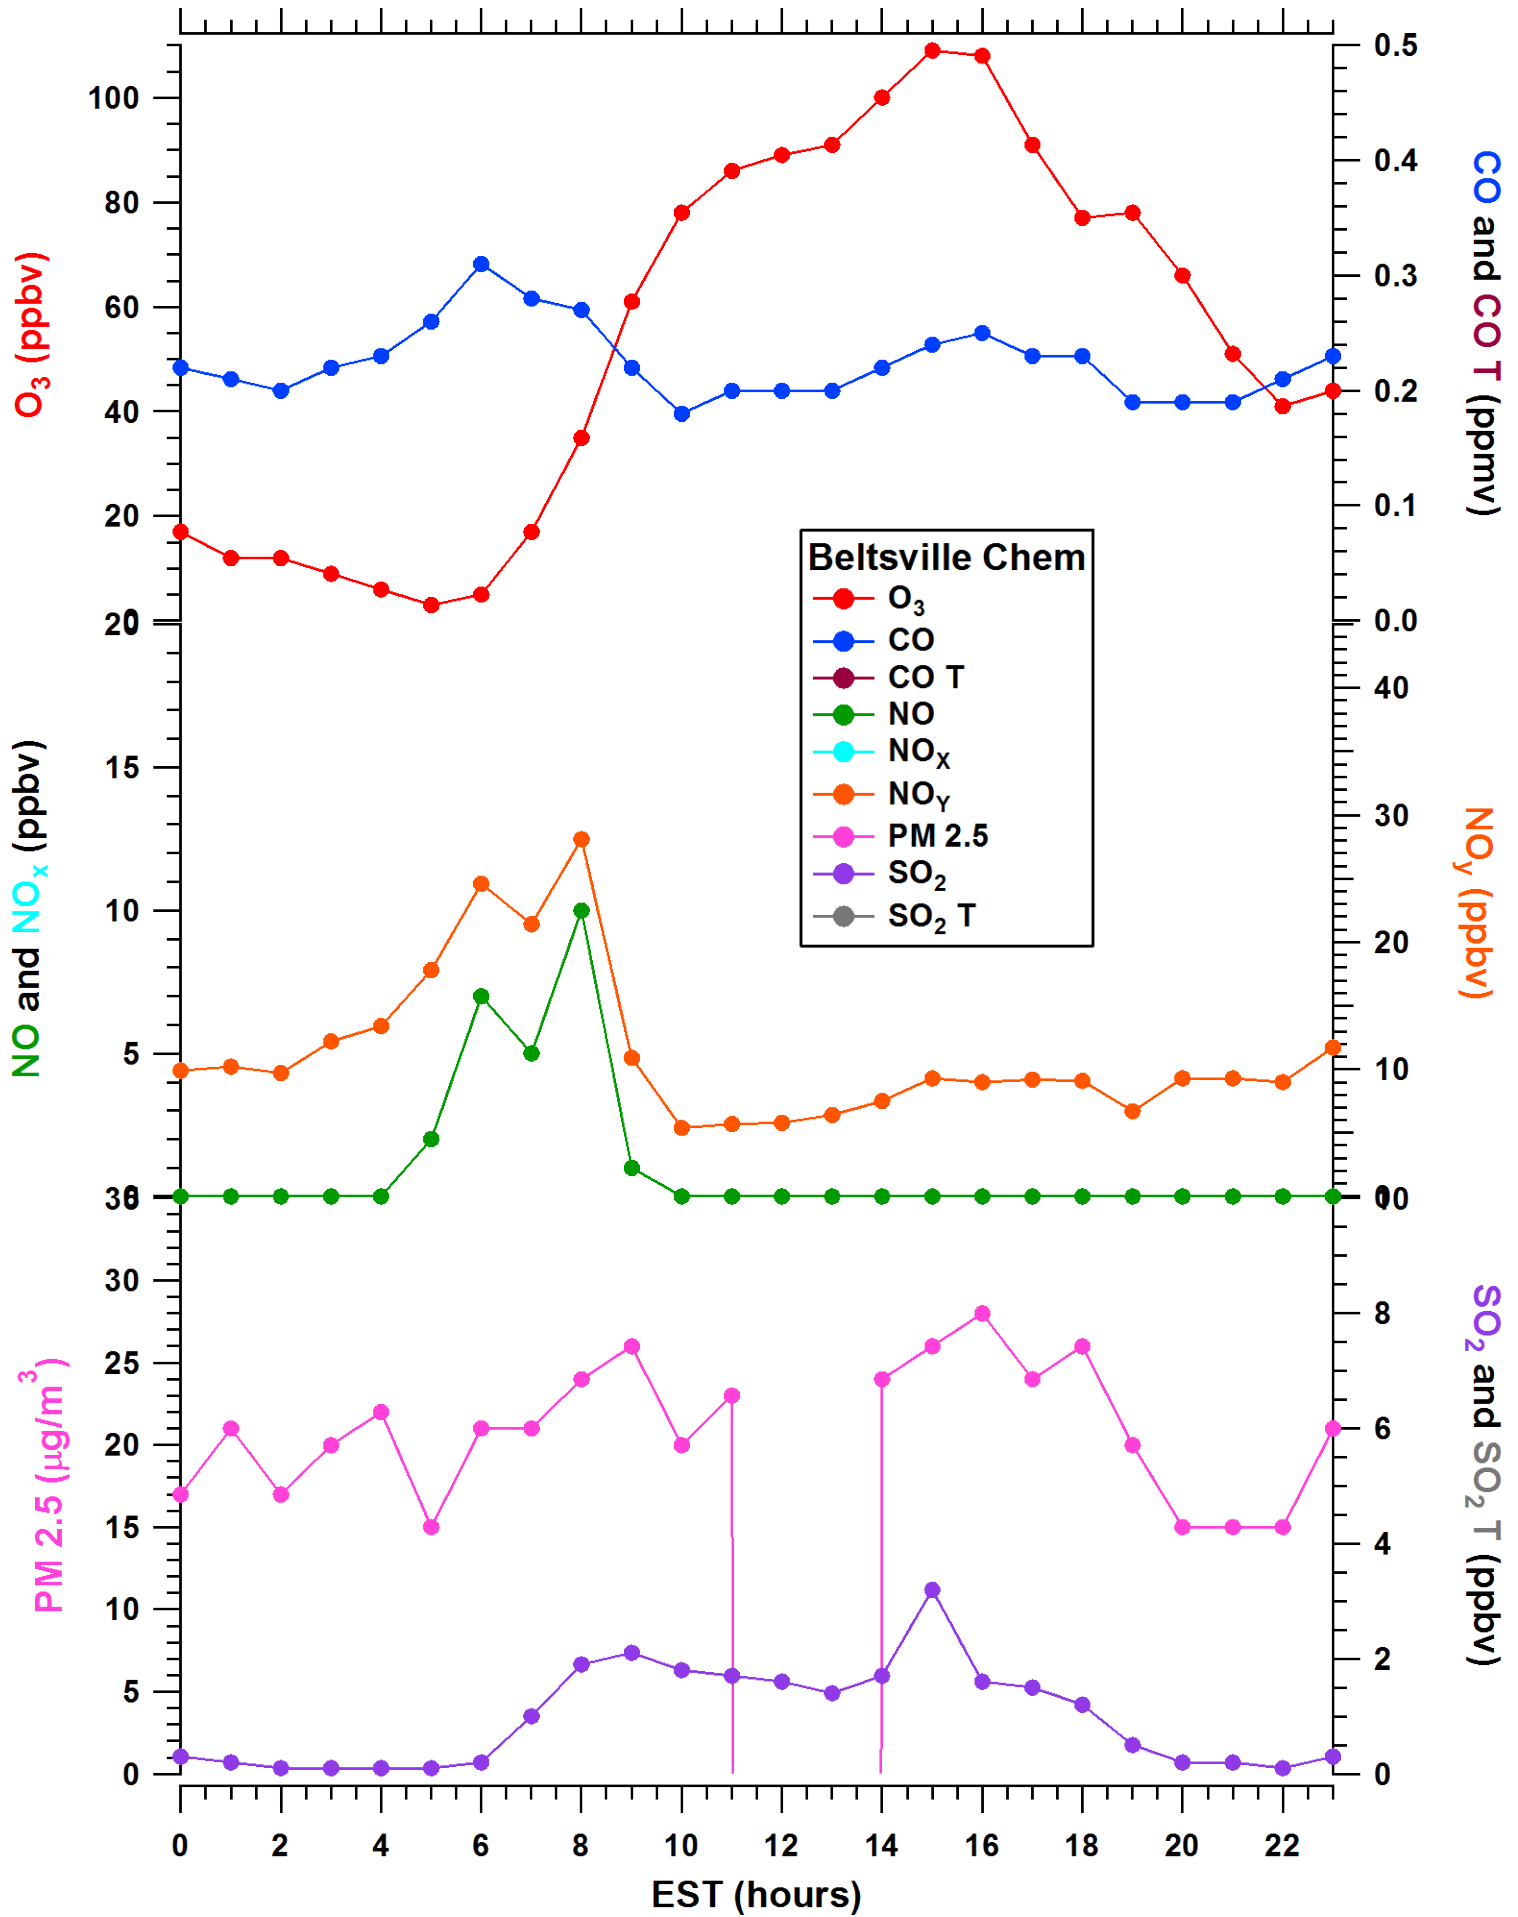

2011-07-07 MDE Ground Site Data Quick Look

All data are preliminary and subject to change

2011-07-07 MDE Ground Site Data Quick Look

All data are preliminary and subject to change

2011-07-07 MDE Ground Site Data Quick Look

All data are preliminary and subject to change

2011-07-07 MDE Ground Site Data Quick Look

All data are preliminary and subject to change

2011-07-07 MDE Ground Site Data Quick Look

All data are preliminary and subject to change