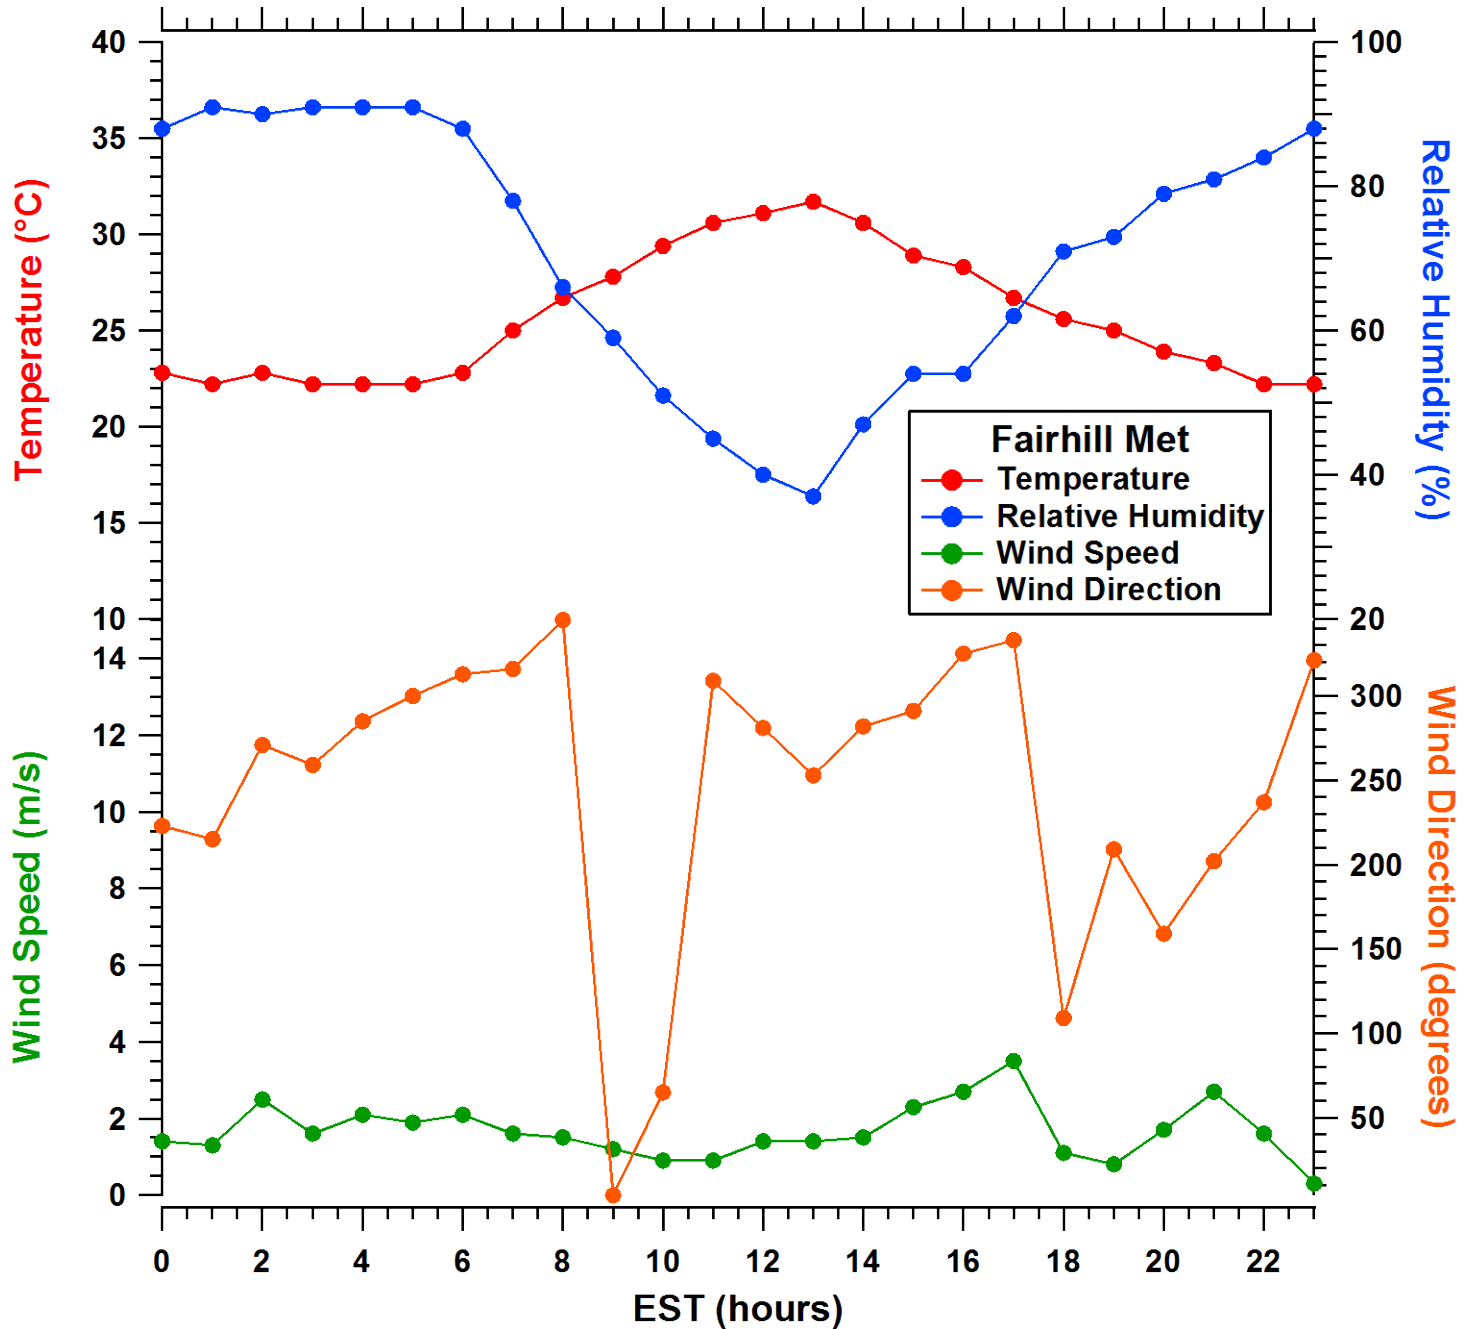

2011-07-07 MDE Ground Site Data Quick Look

All data are preliminary and subject to change