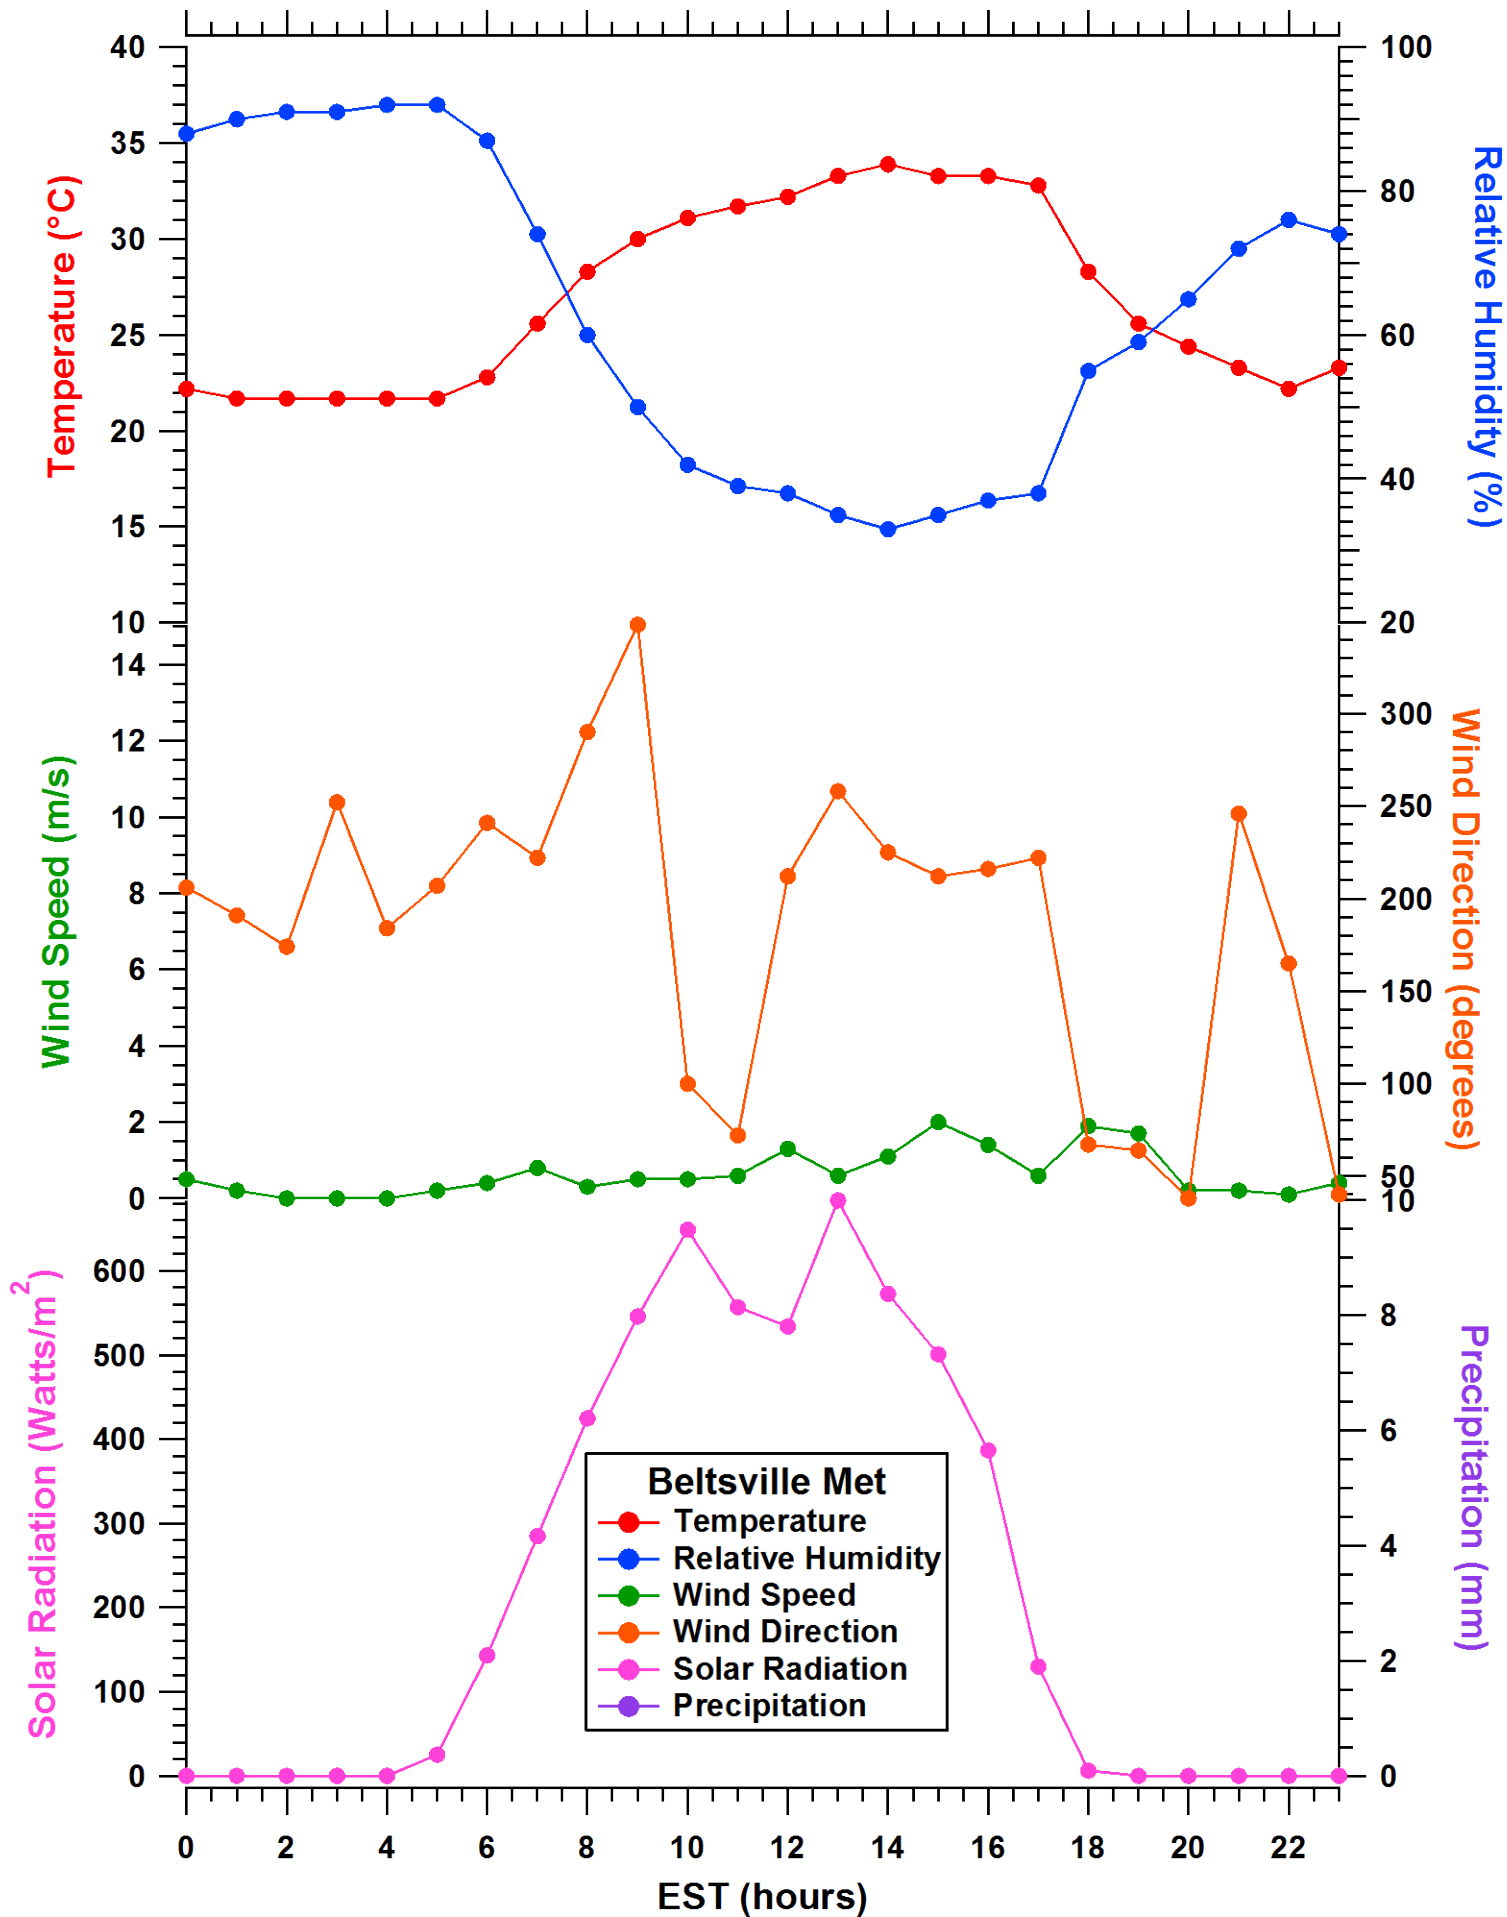

2011-07-07 MDE Ground Site Data Quick Look

All data are preliminary and subject to change