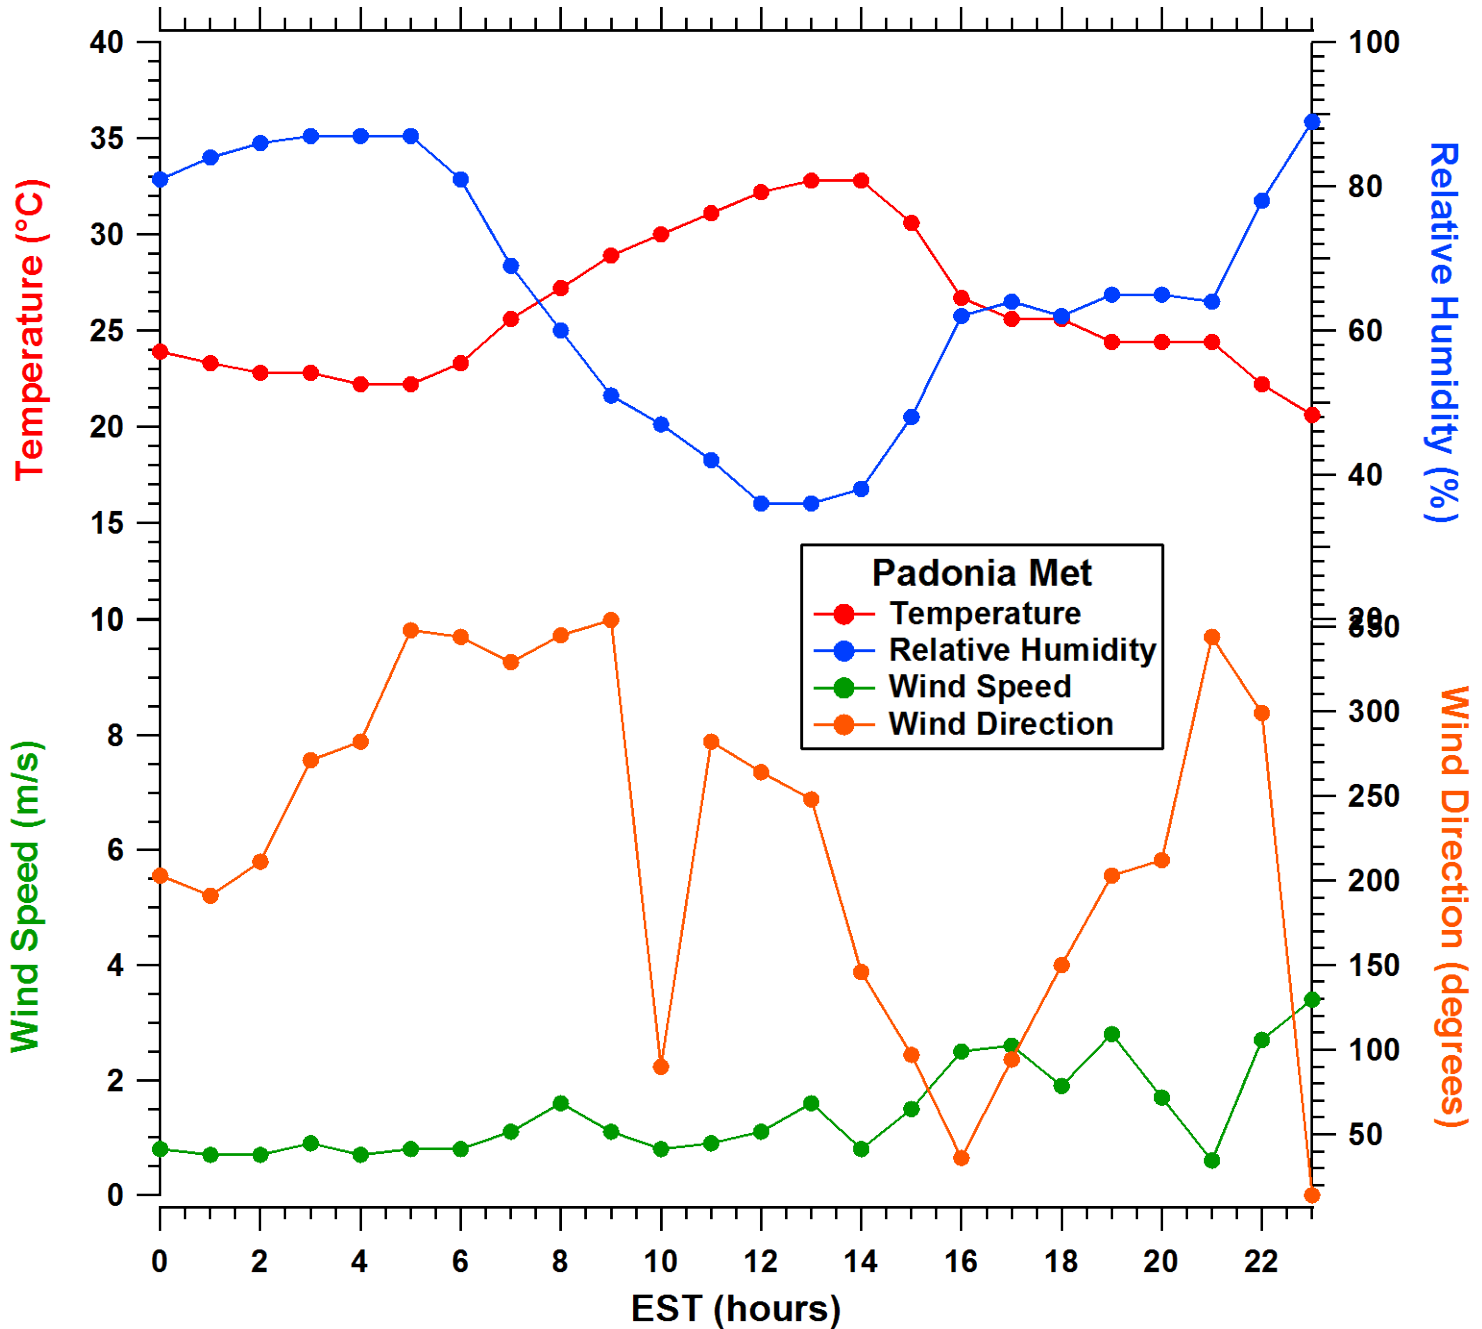

2011-07-07 MDE Ground Site Data Quick Look

All data are preliminary and subject to change