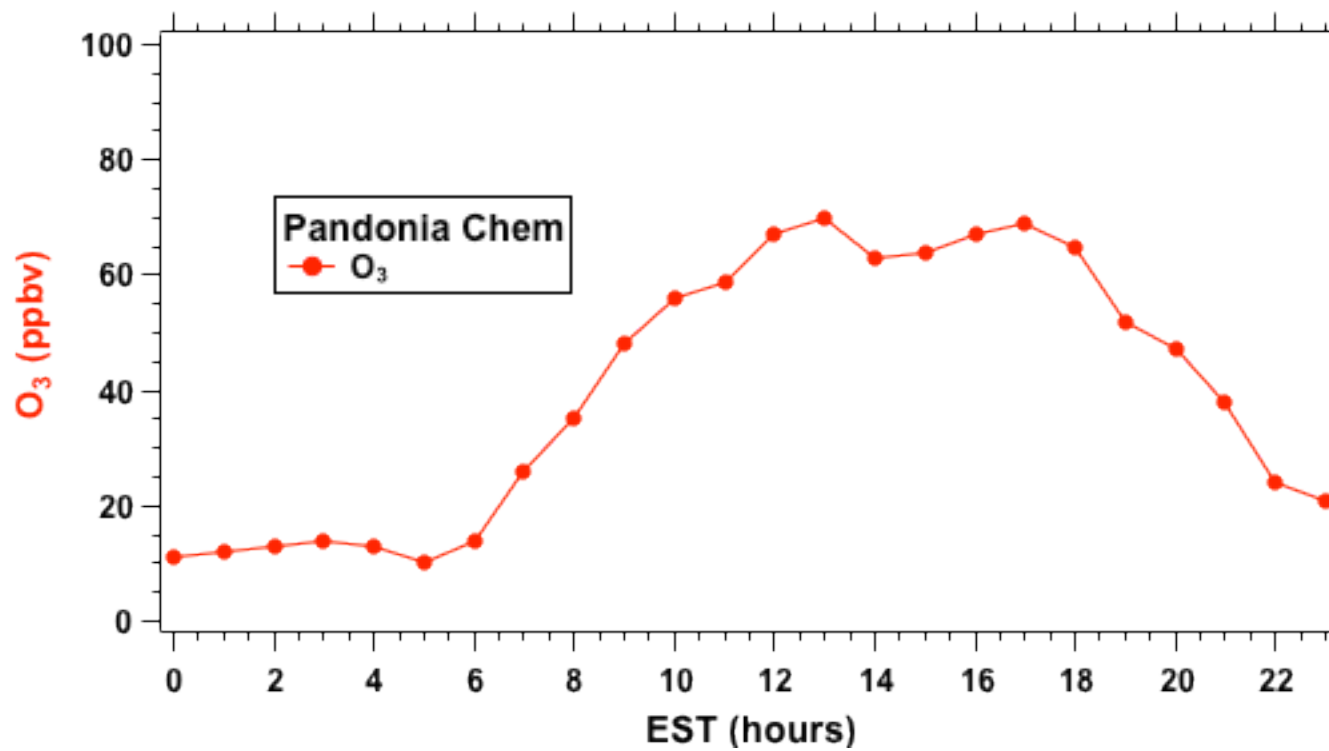

2011-07-09 MDE Ground Site Data Quick Look

All data are preliminary and subject to change