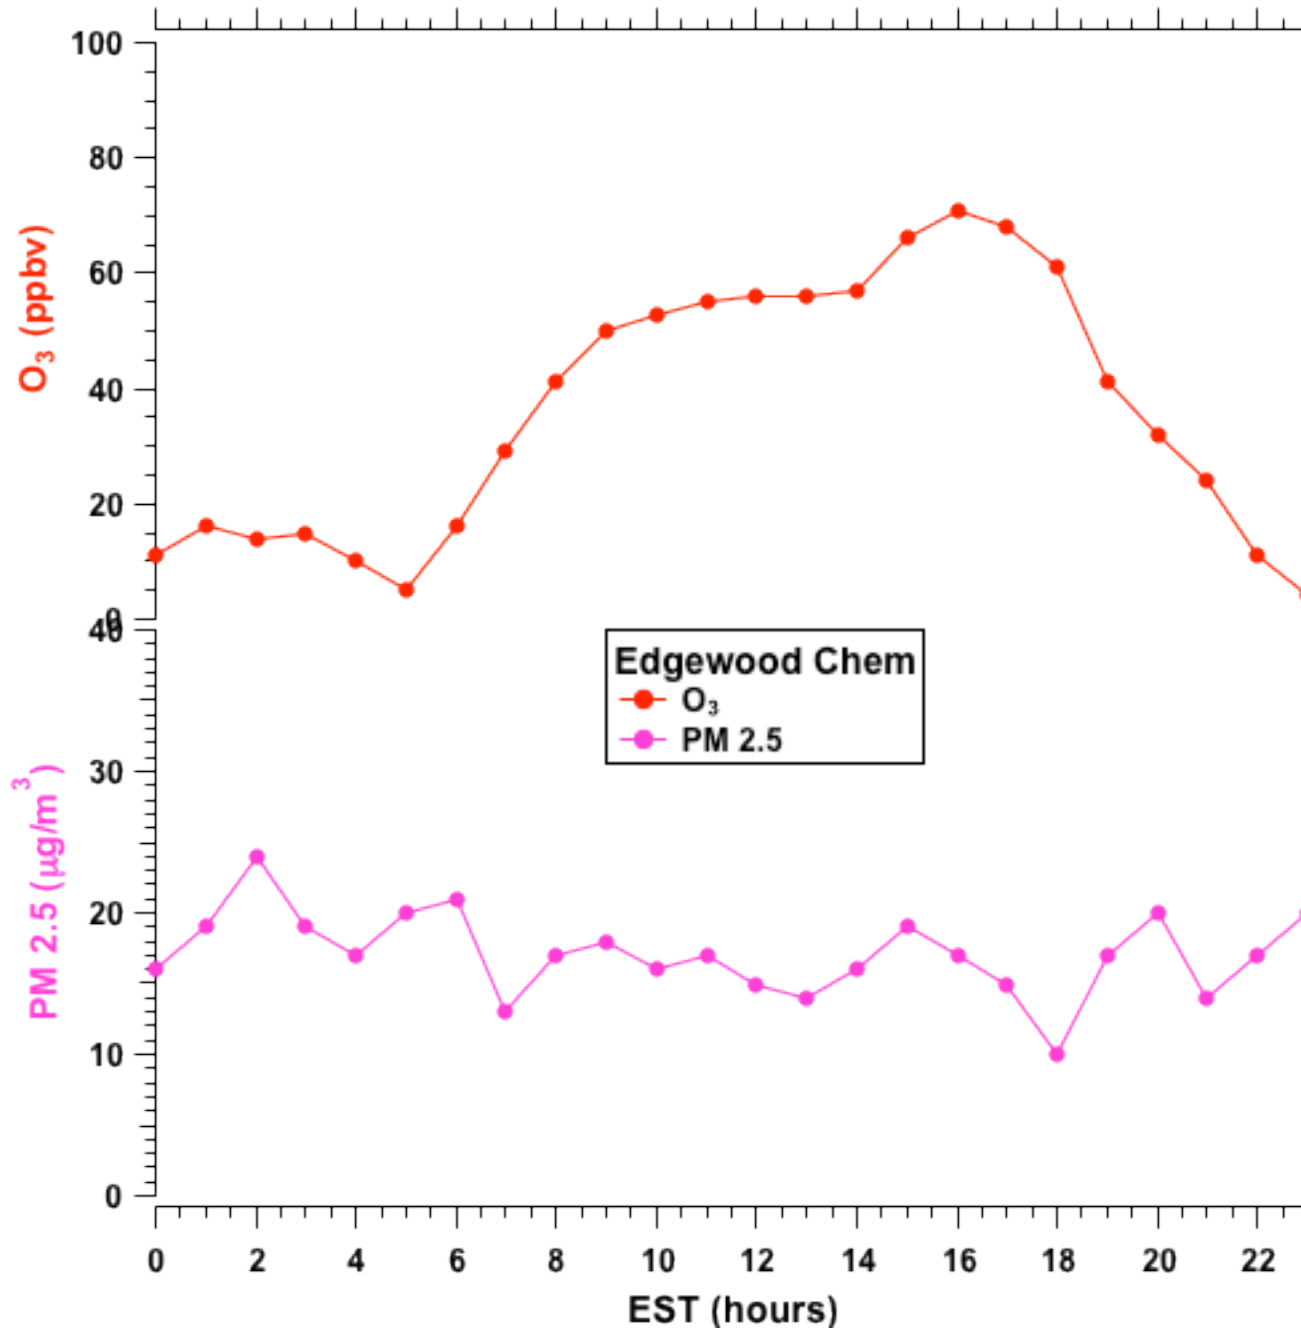

2011-07-09 MDE Ground Site Data Quick Look

All data are preliminary and subject to change

2011-07-09 MDE Ground Site Data Quick Look

All data are preliminary and subject to change

2011-07-09 MDE Ground Site Data Quick Look

All data are preliminary and subject to change

2011-07-09 MDE Ground Site Data Quick Look

All data are preliminary and subject to change

2011-07-09 MDE Ground Site Data Quick Look

All data are preliminary and subject to change