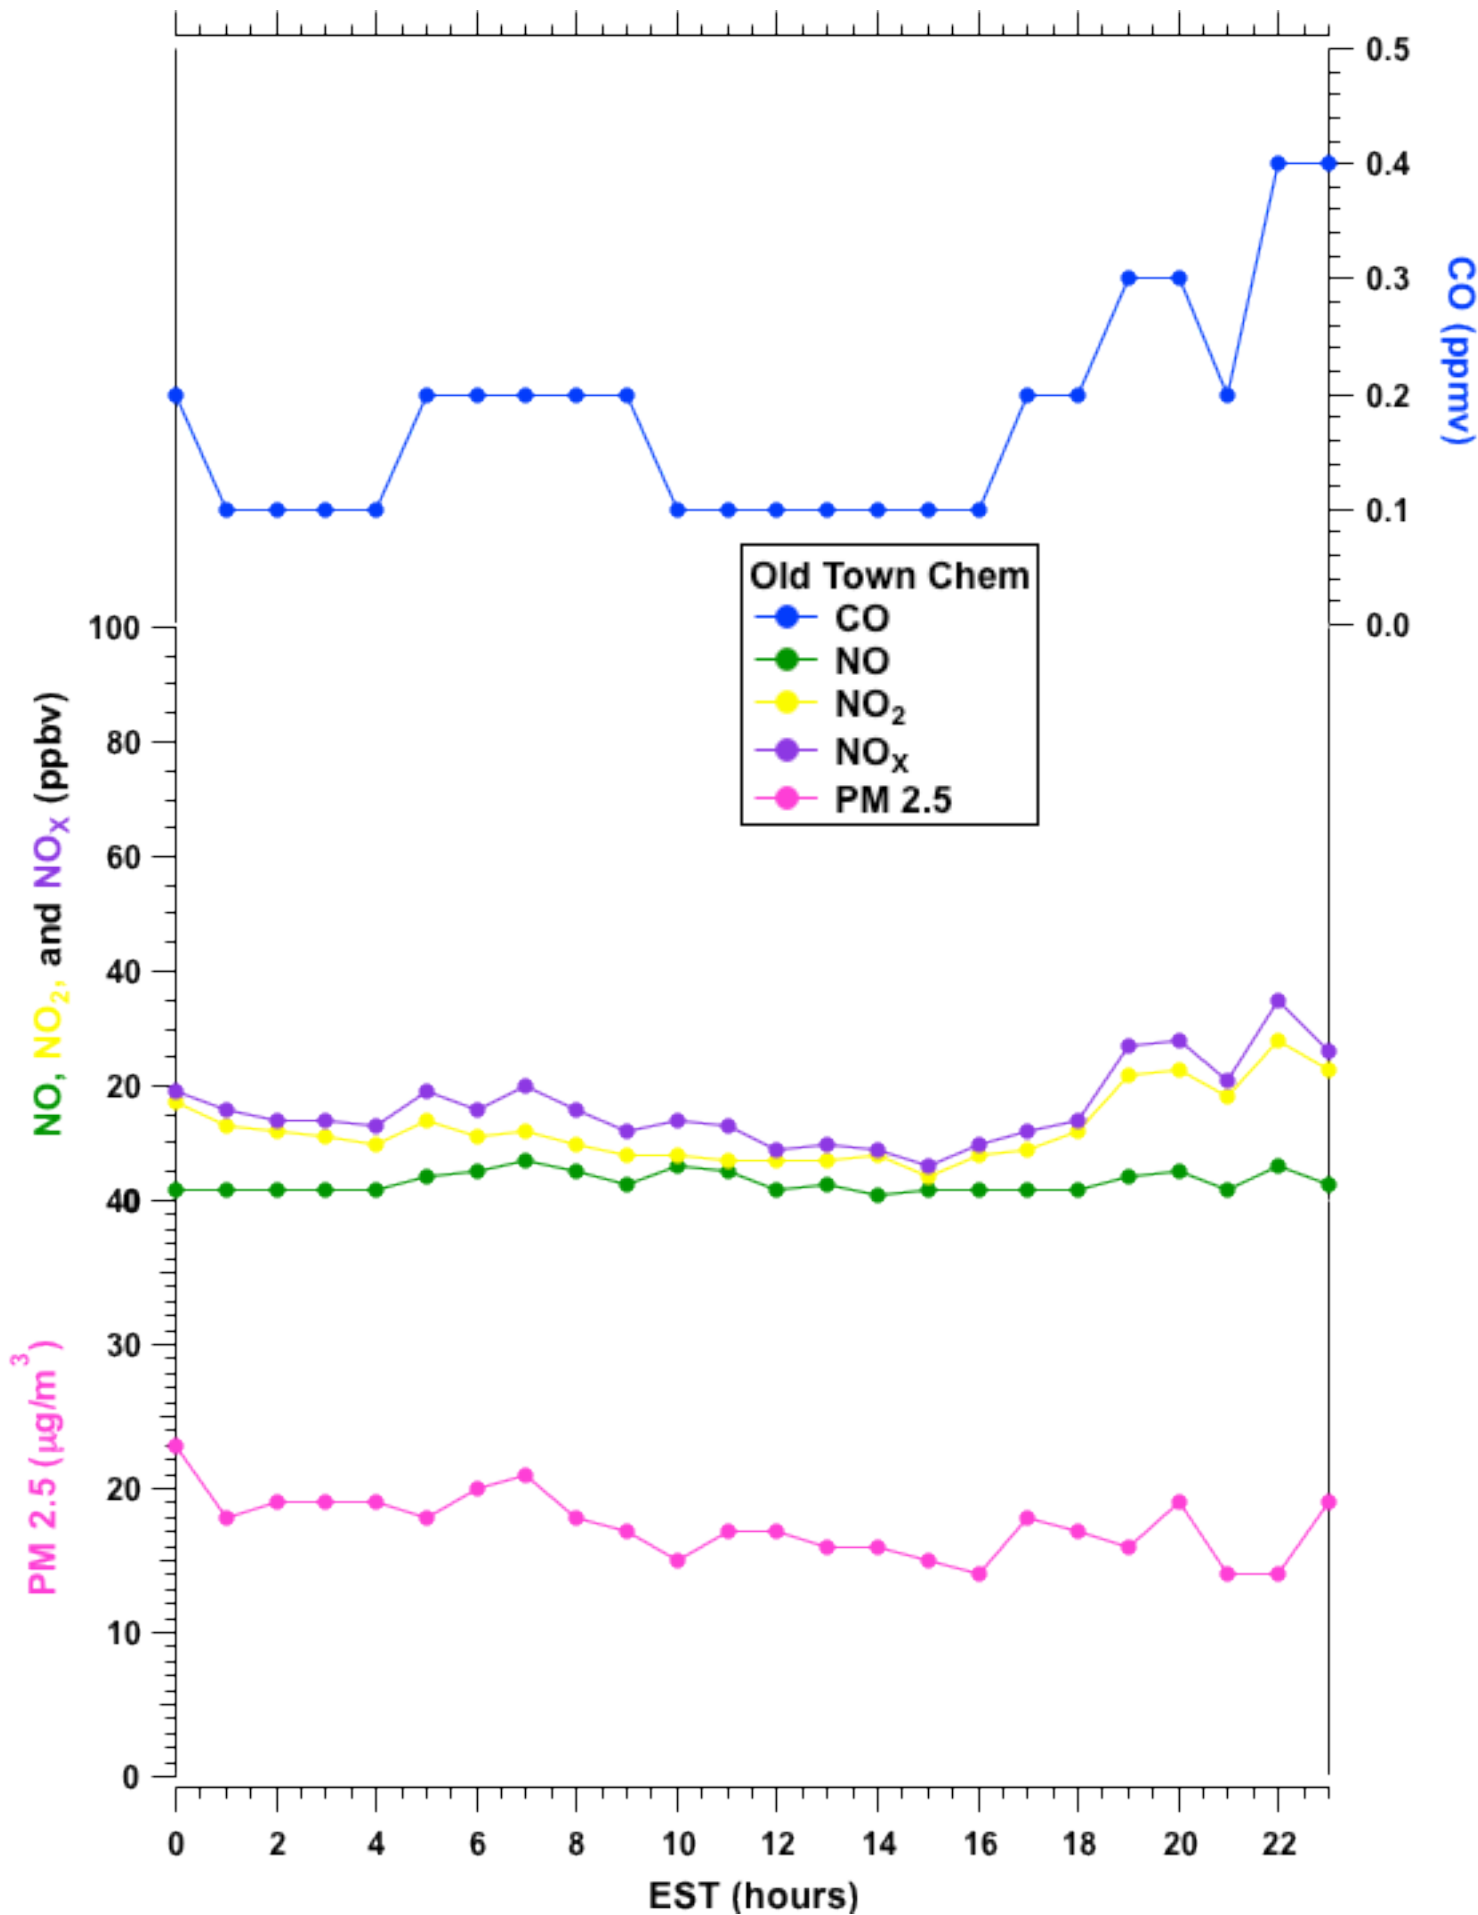

2011-07-09 MDE Ground Site Data Quick Look

All data are preliminary and subject to change

2011-07-09 MDE Ground Site Data Quick Look

All data are preliminary and subject to change

2011-07-09 MDE Ground Site Data Quick Look

All data are preliminary and subject to change

2011-07-09 MDE Ground Site Data Quick Look

All data are preliminary and subject to change

2011-07-09 MDE Ground Site Data Quick Look

All data are preliminary and subject to change