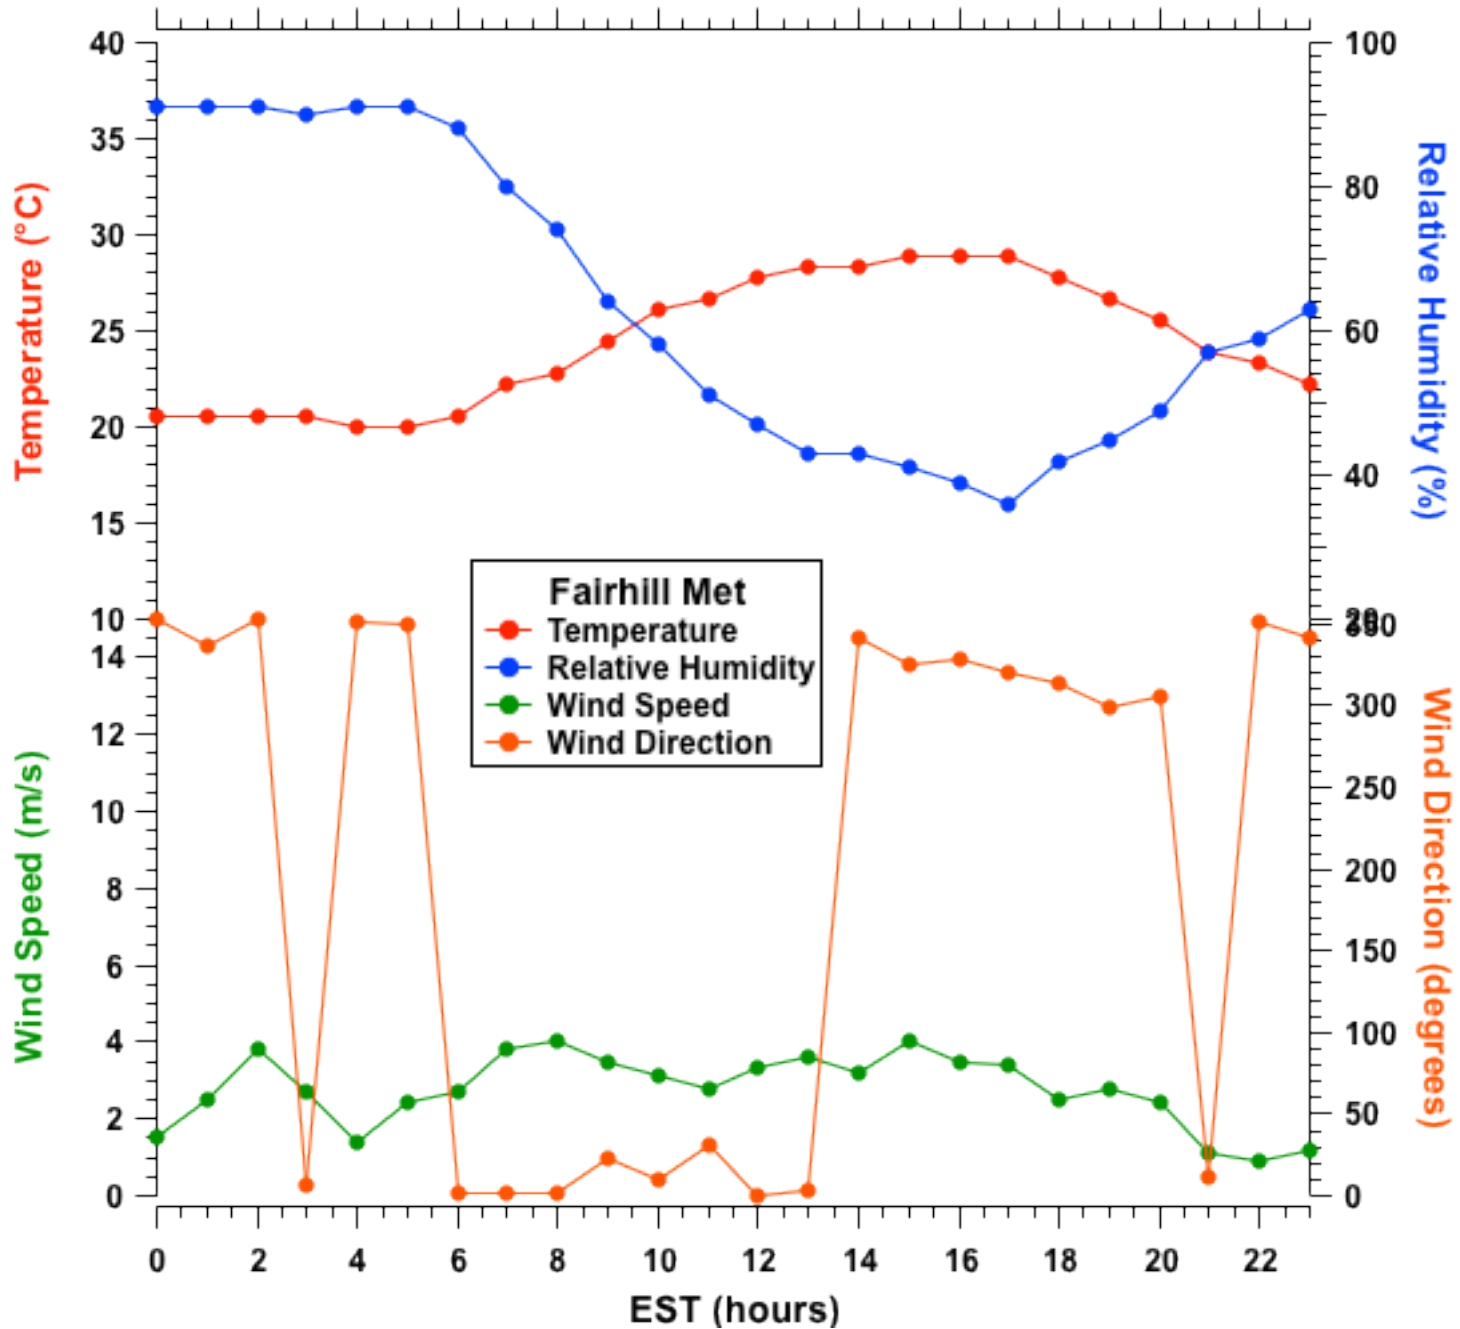

2011-07-09 MDE Ground Site Data Quick Look

All data are preliminary and subject to change