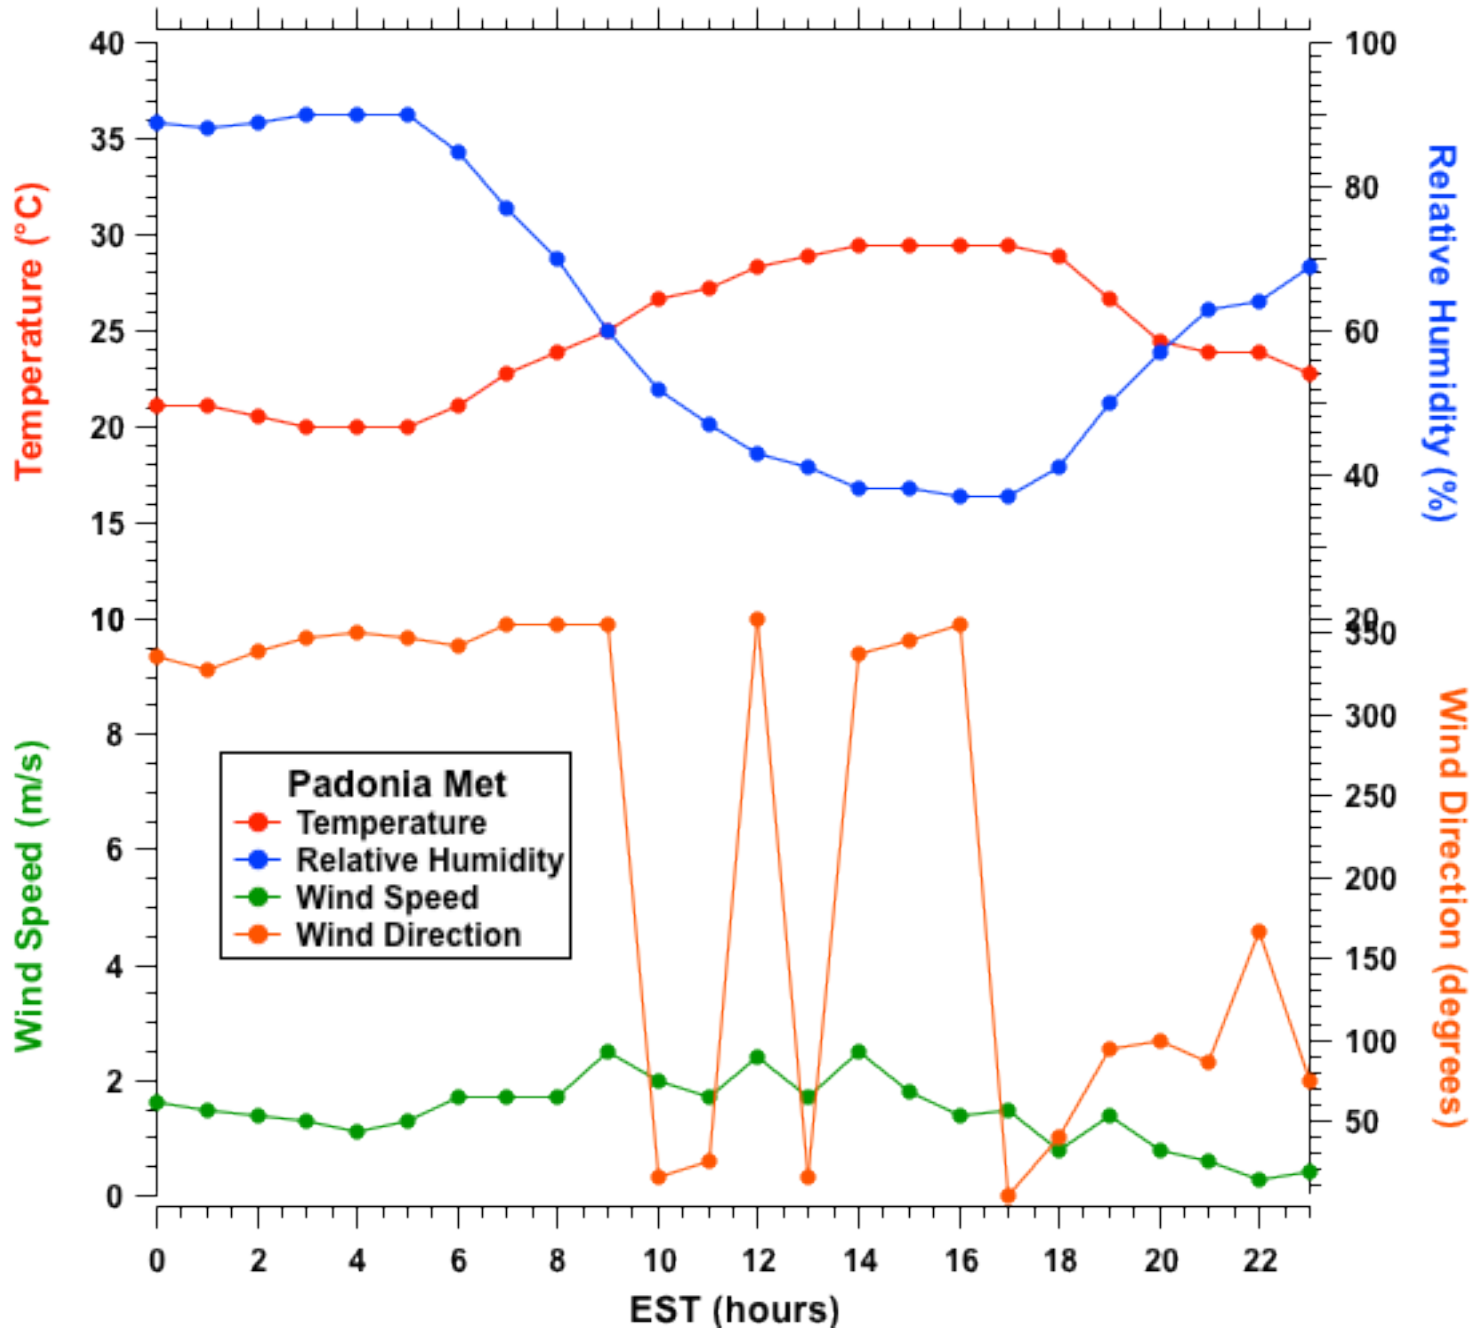

2011-07-09 MDE Ground Site Data Quick Look

All data are preliminary and subject to change