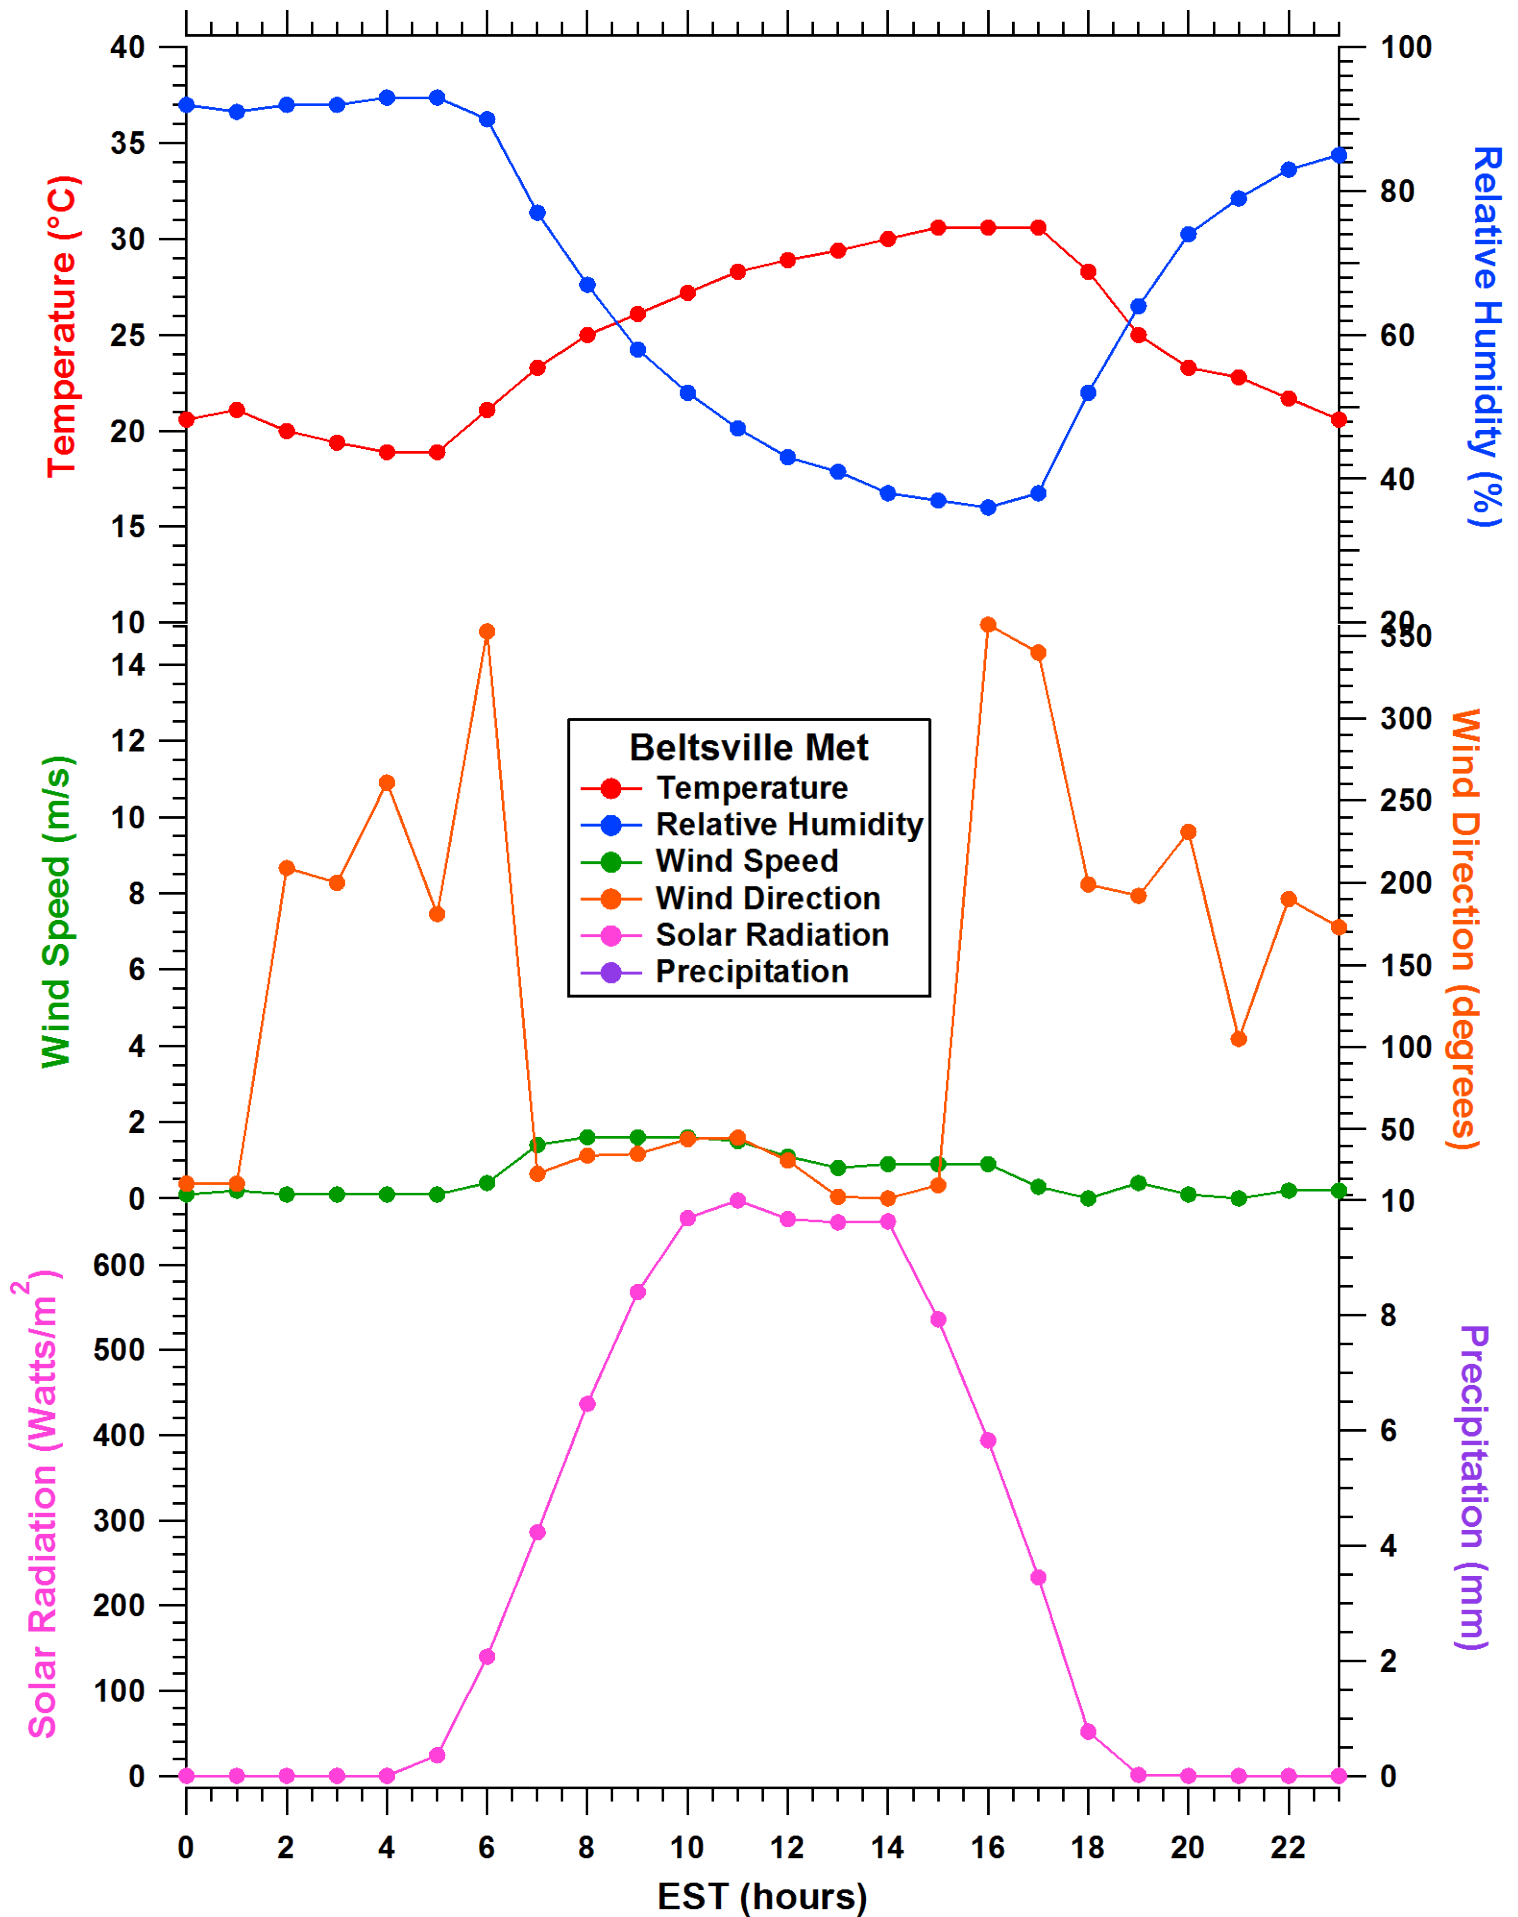

2011-07-09 MDE Ground Site Data Quick Look

All data are preliminary and subject to change