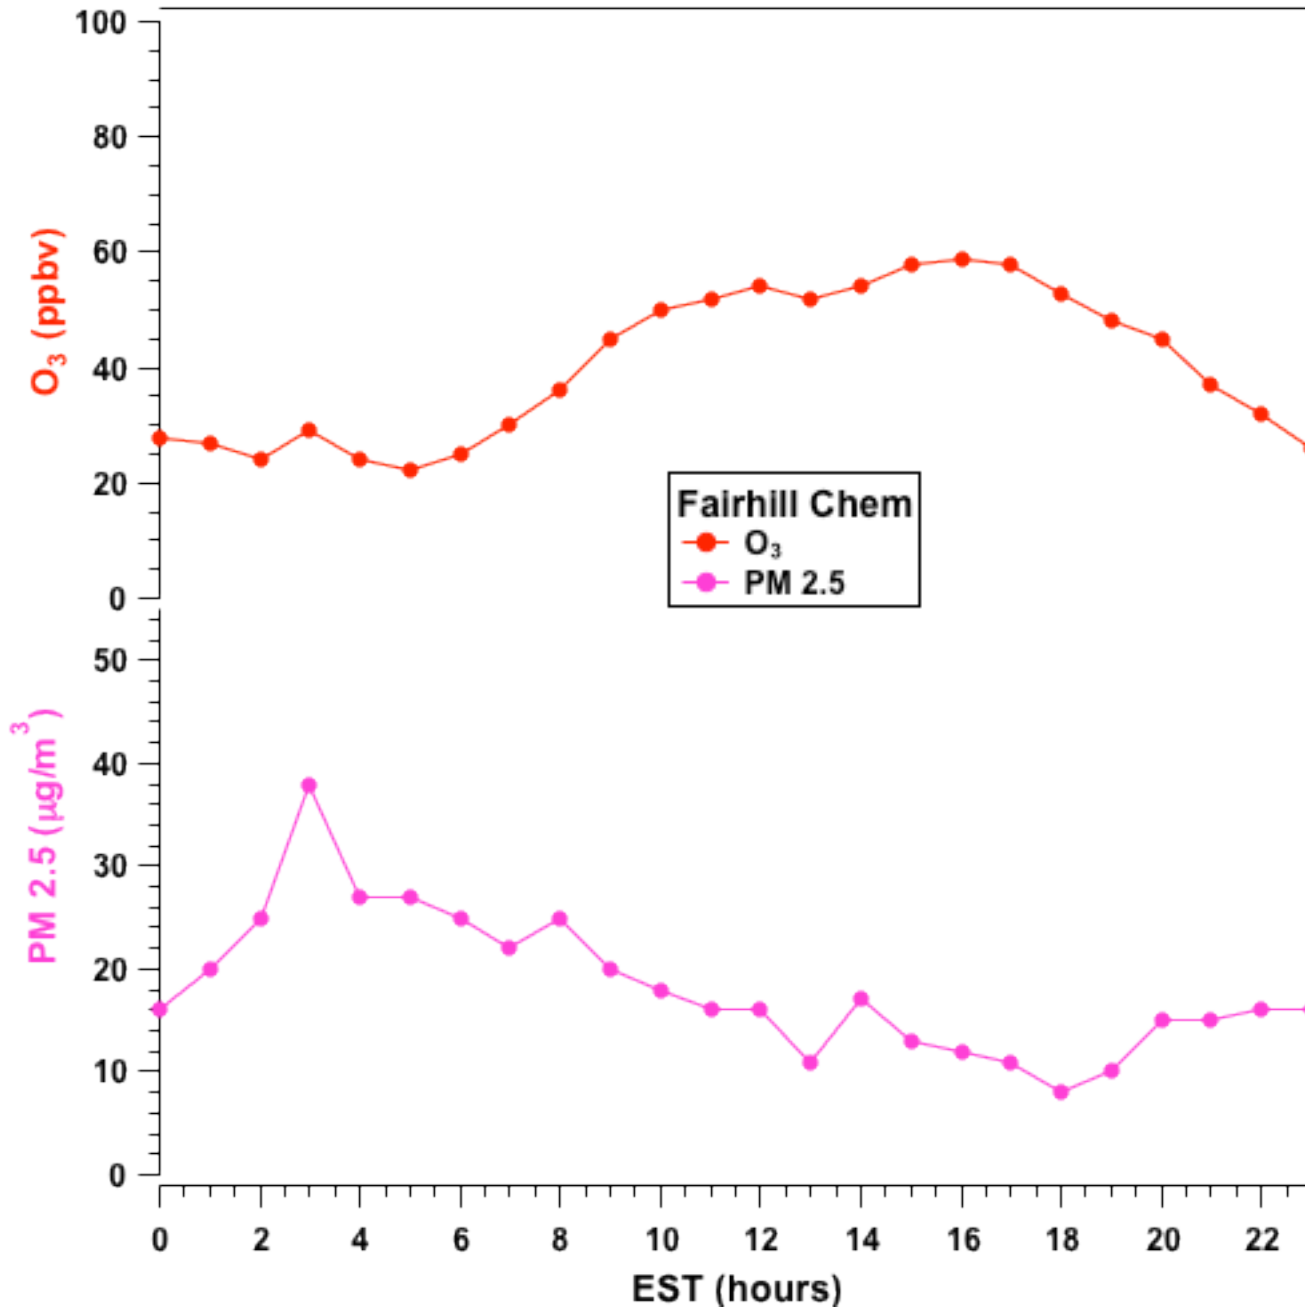

2011-07-09 MDE Ground Site Data Quick Look

All data are preliminary and subject to change

2011-07-09 MDE Ground Site Data Quick Look

All data are preliminary and subject to change

2011-07-09 MDE Ground Site Data Quick Look