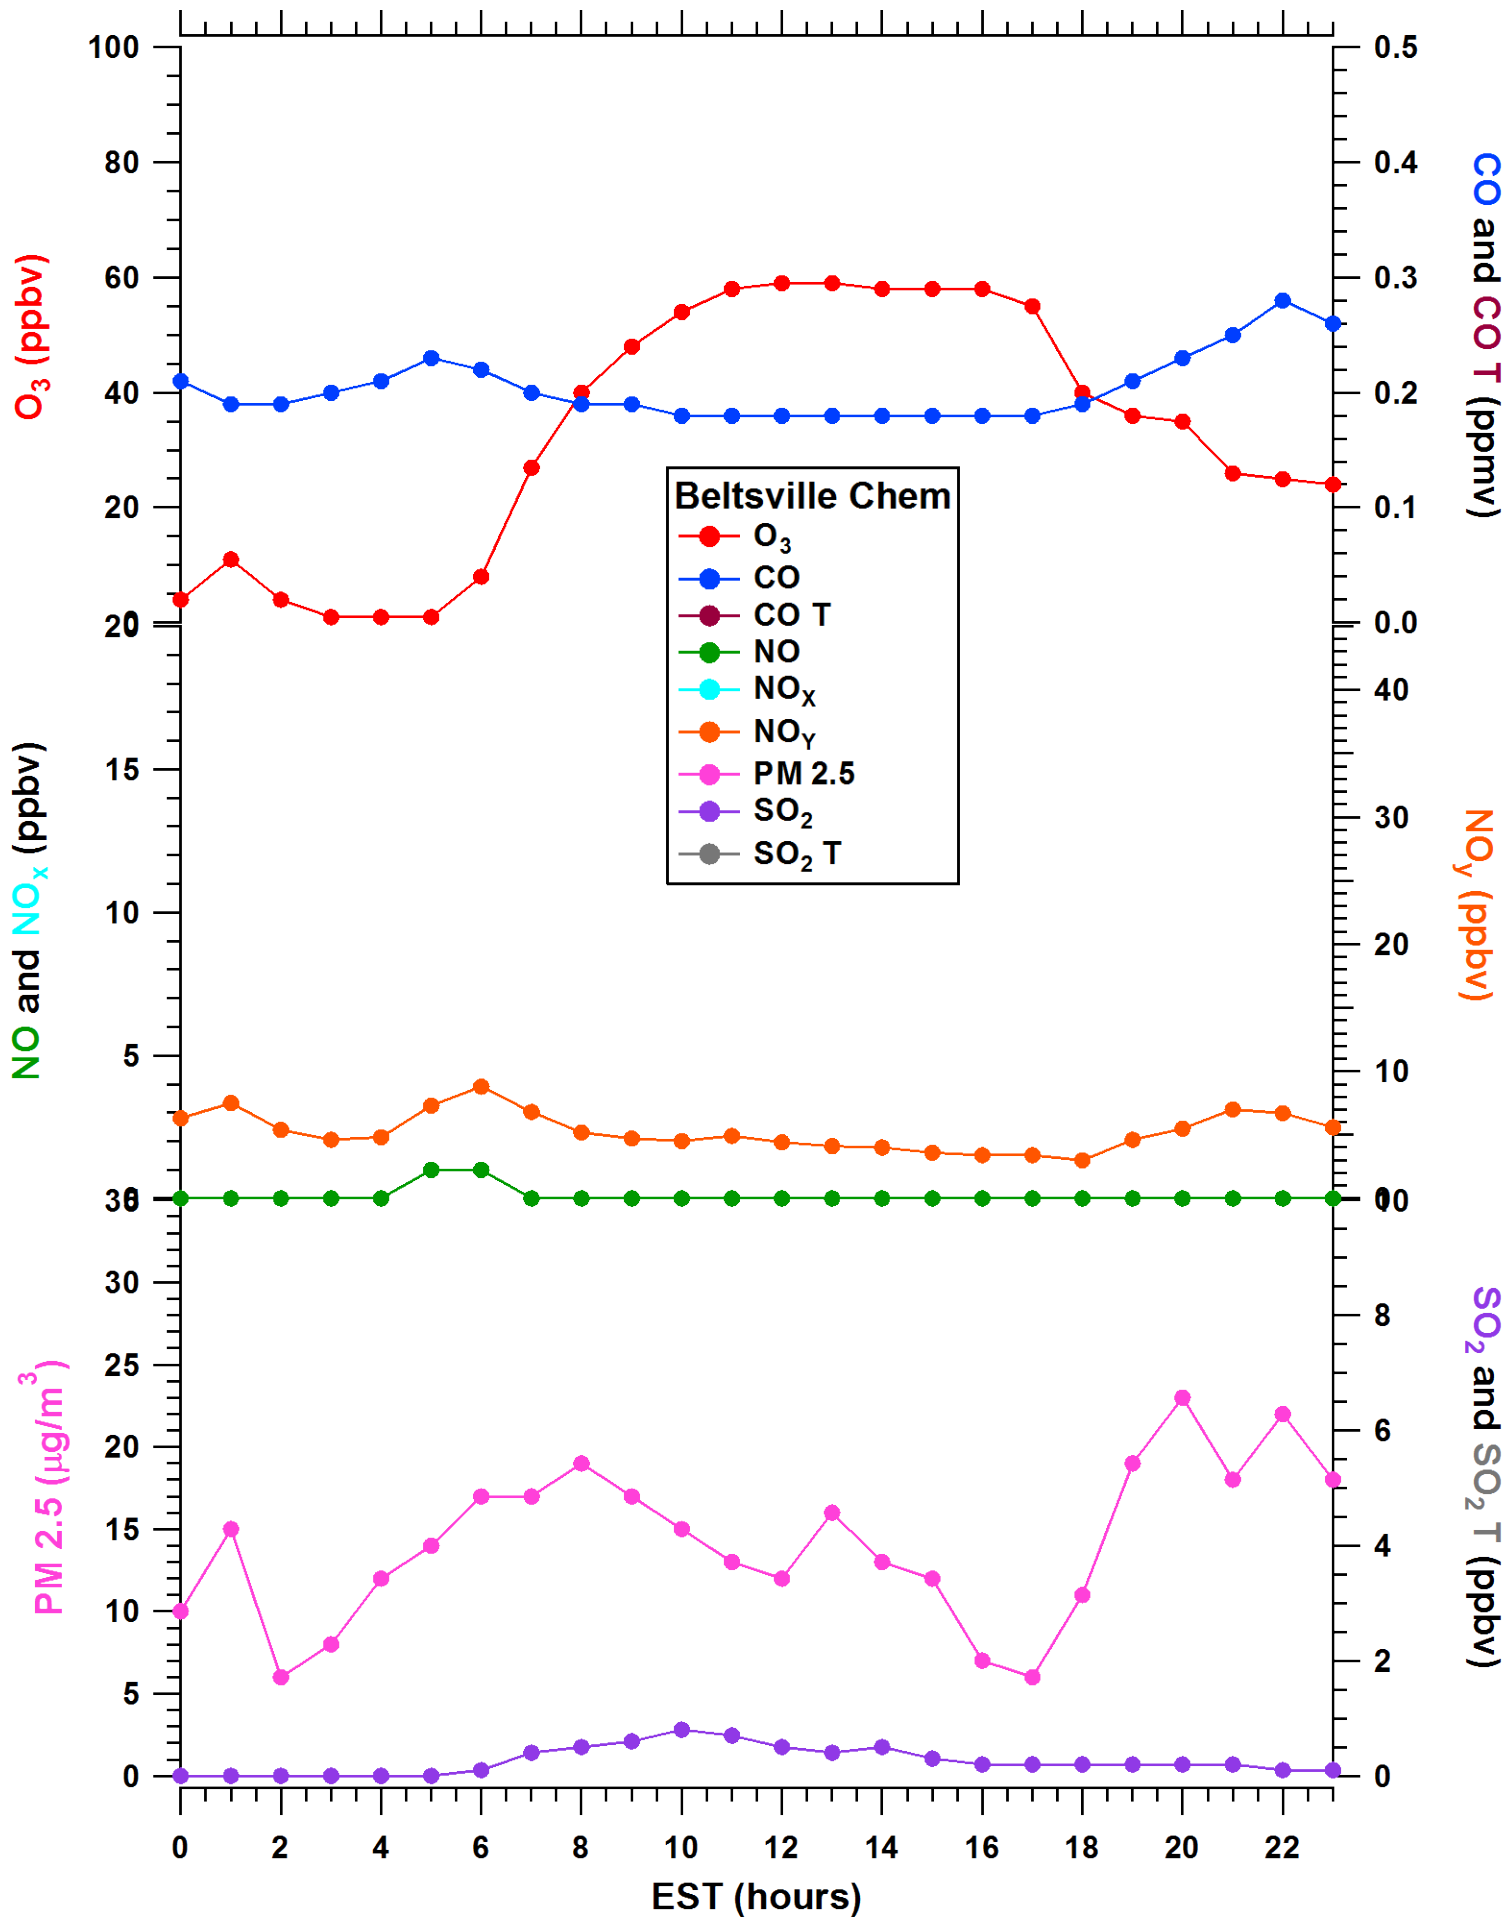

2011-07-09 MDE Ground Site Data Quick Look

All data are preliminary and subject to change

2011-07-09 MDE Ground Site Data Quick Look

All data are preliminary and subject to change

2011-07-09 MDE Ground Site Data Quick Look

All data are preliminary and subject to change

2011-07-09 MDE Ground Site Data Quick Look

All data are preliminary and subject to change

2011-07-09 MDE Ground Site Data Quick Look

All data are preliminary and subject to change