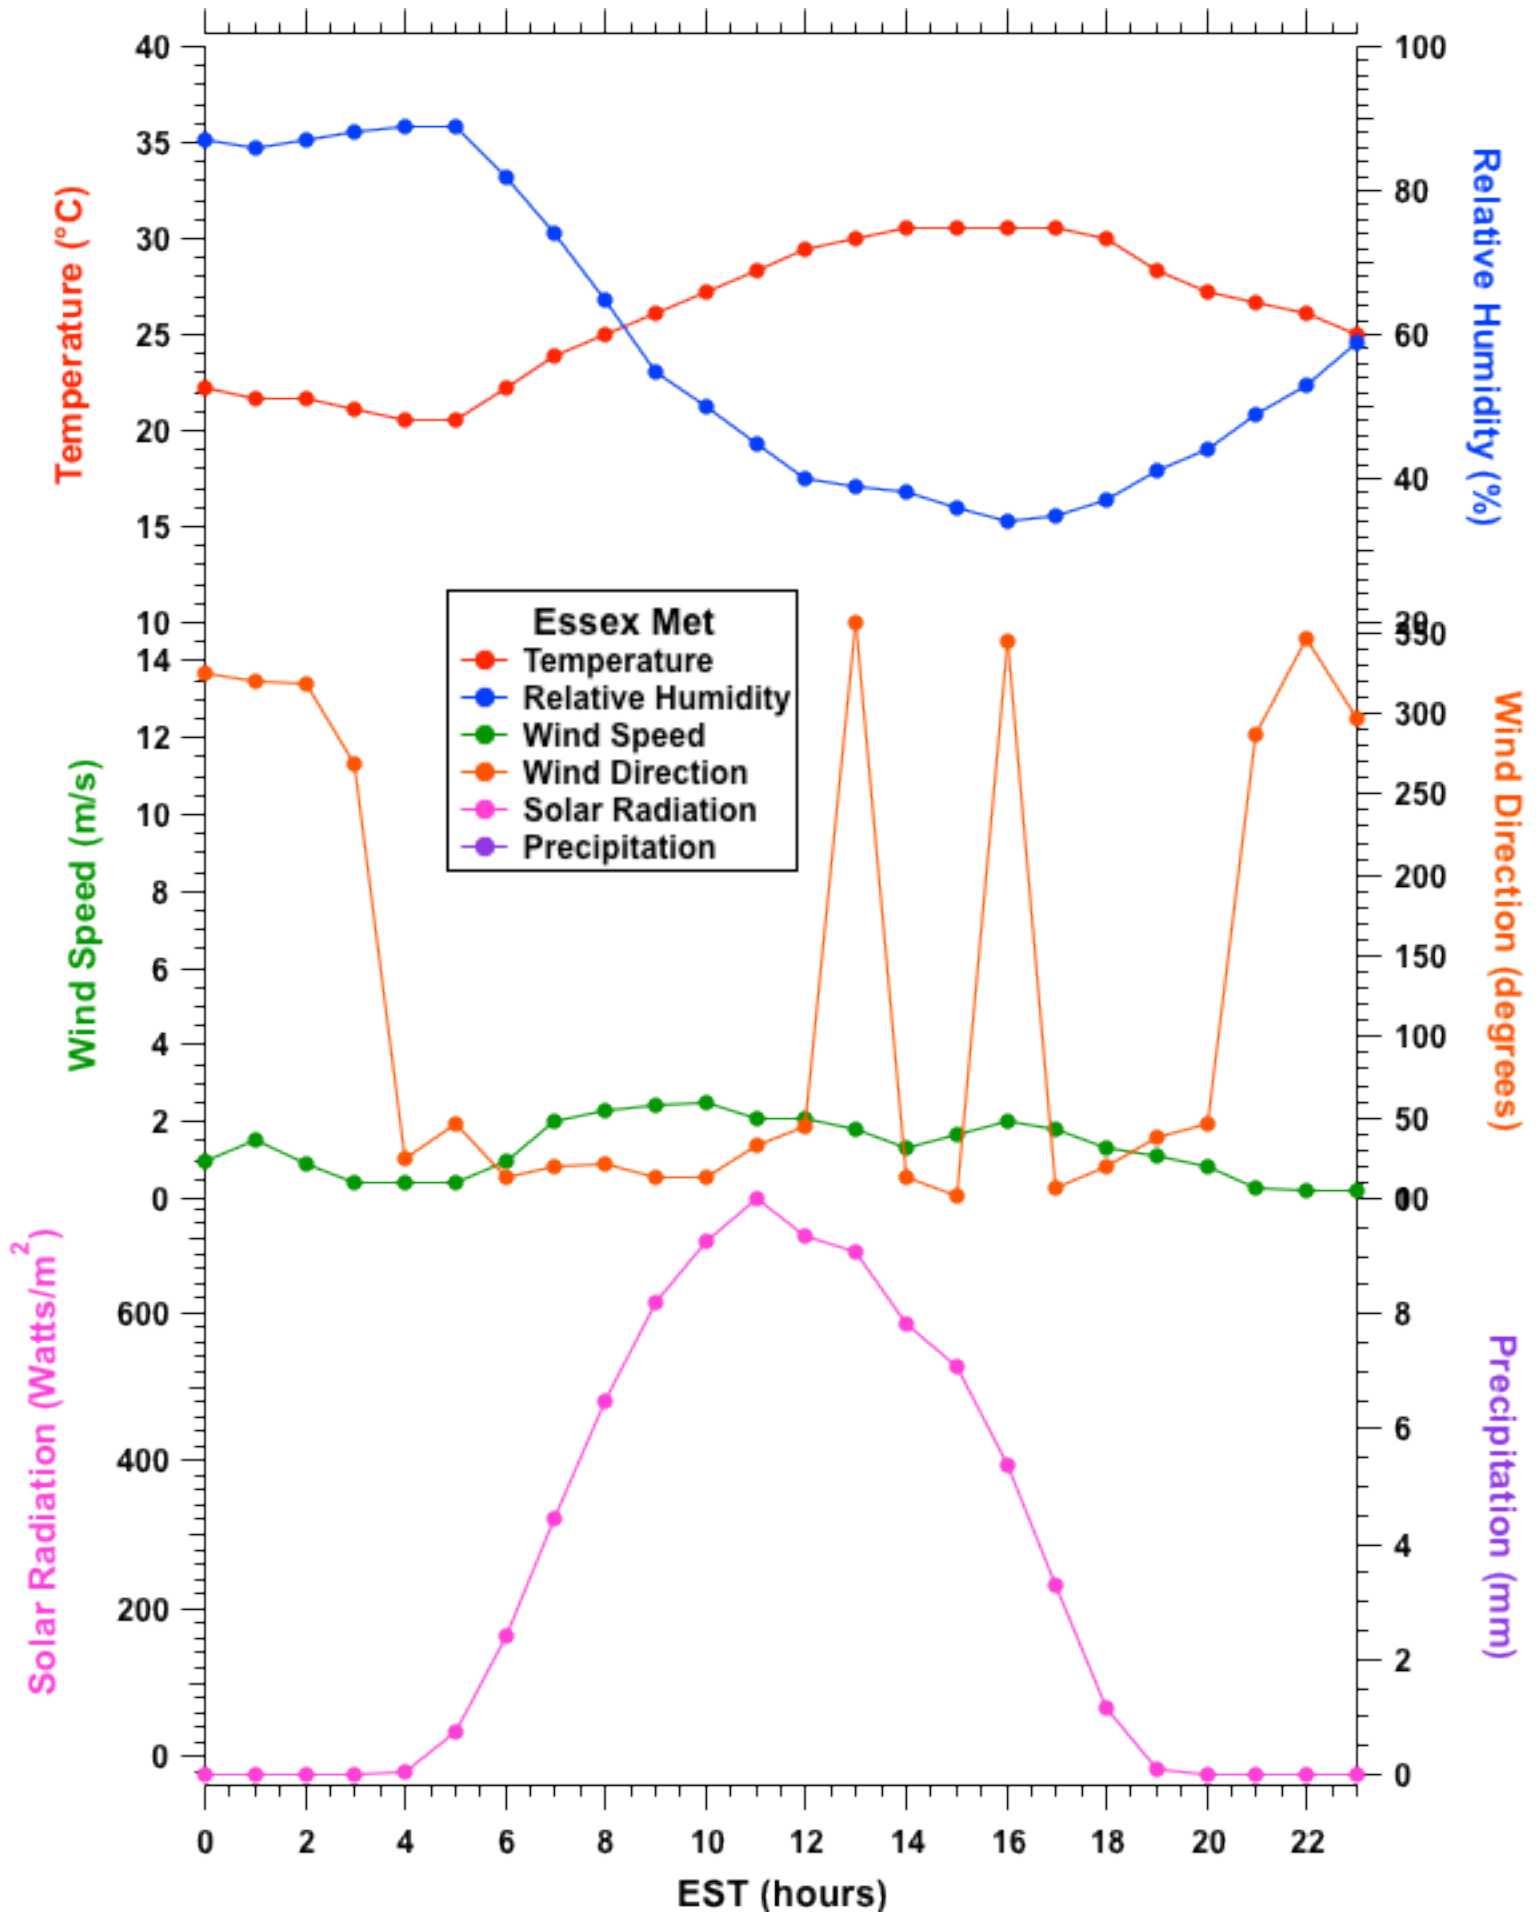

2011-07-09 MDE Ground Site Data Quick Look

All data are preliminary and subject to change

2011-07-09 MDE Ground Site Data Quick Look

All data are preliminary and subject to change

2011-07-09 MDE Ground Site Data Quick Look

All data are preliminary and subject to change

2011-07-09 MDE Ground Site Data Quick Look

All data are preliminary and subject to change

2011-07-09 MDE Ground Site Data Quick Look

All data are preliminary and subject to change