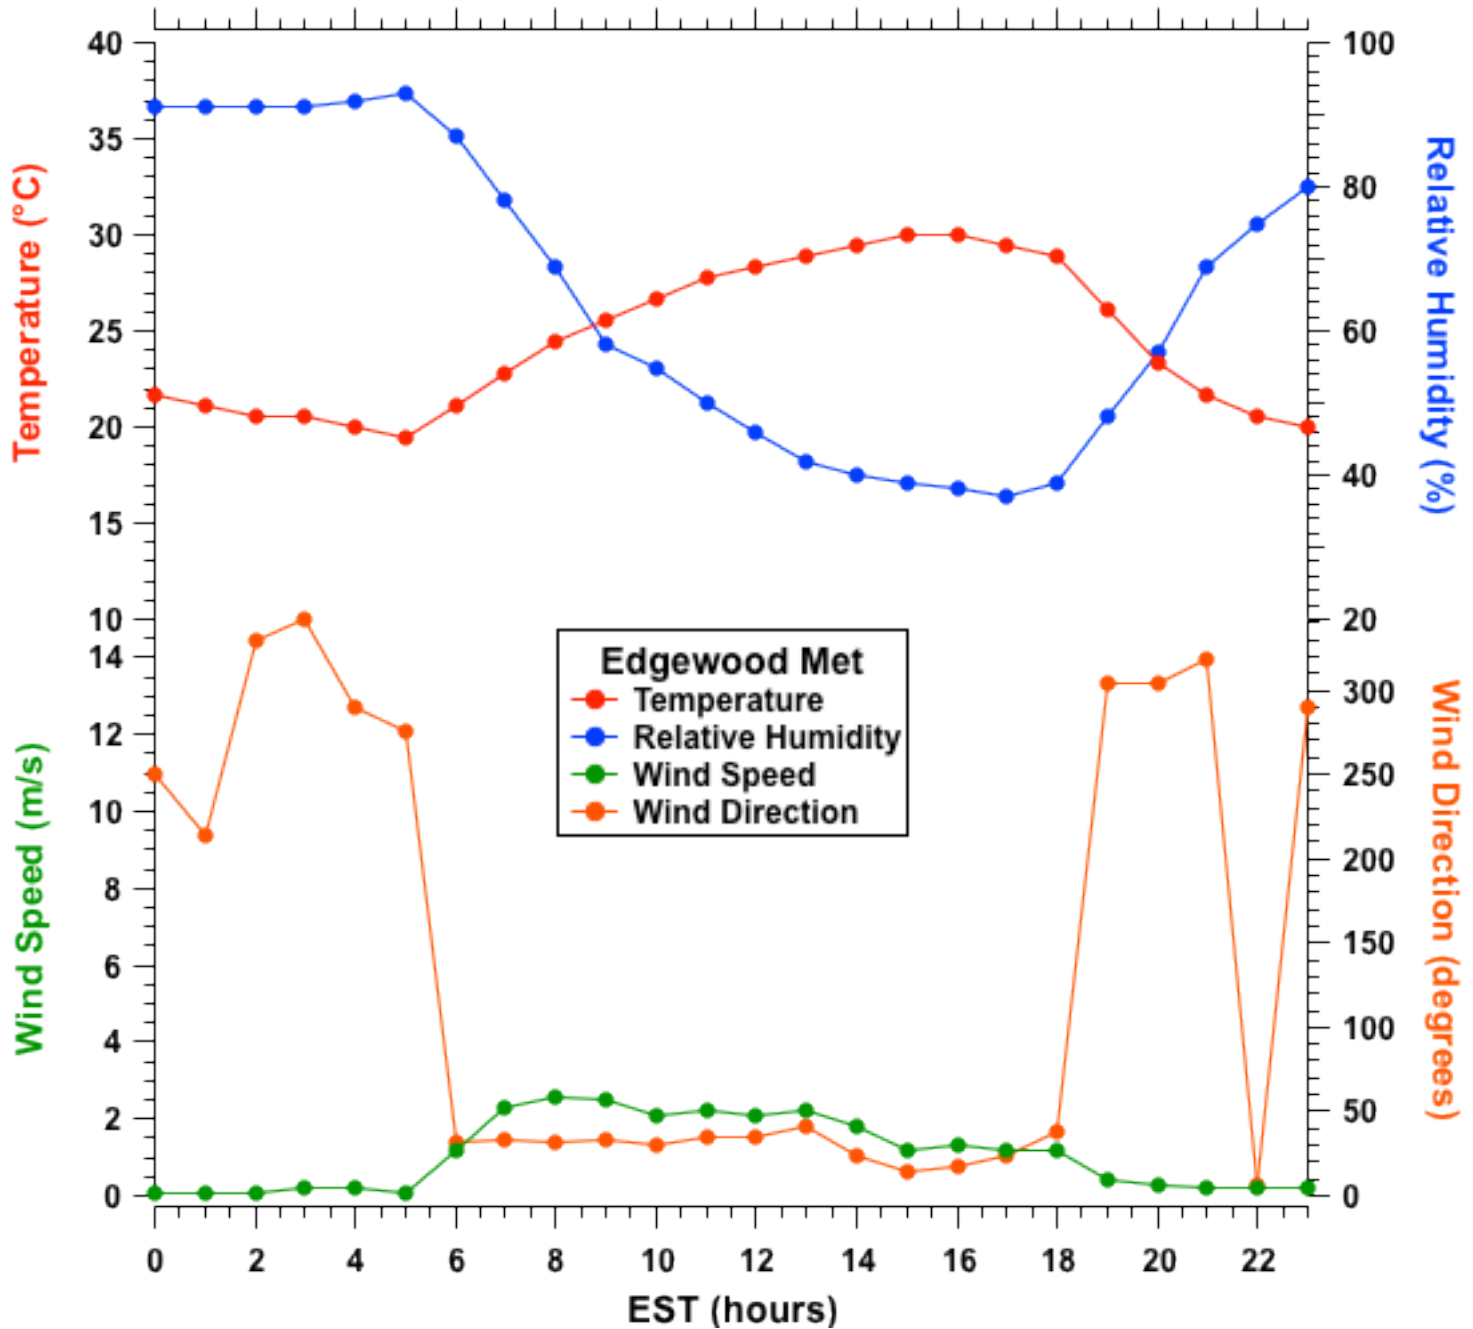

2011-07-09 MDE Ground Site Data Quick Look

All data are preliminary and subject to change

2011-07-09 MDE Ground Site Data Quick Look

All data are preliminary and subject to change

2011-07-09 MDE Ground Site Data Quick Look