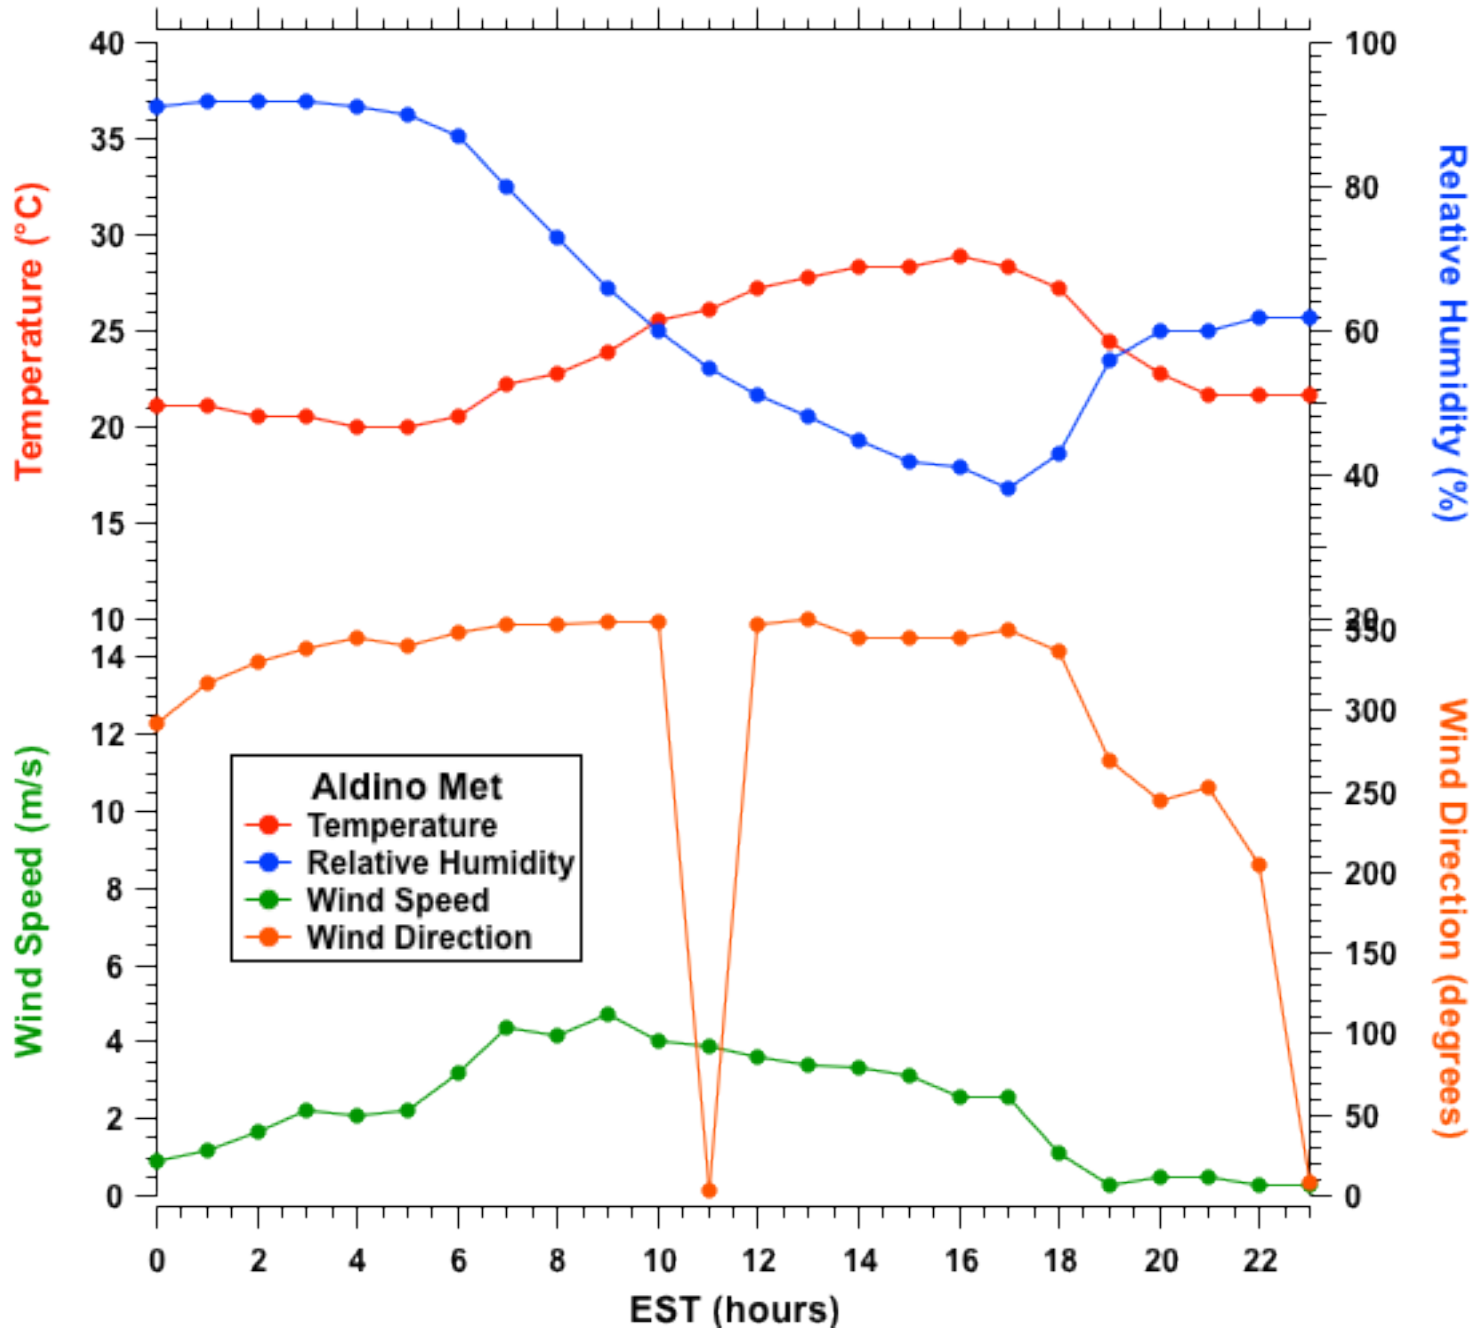

2011-07-09 MDE Ground Site Data Quick Look

All data are preliminary and subject to change

2011-07-09 MDE Ground Site Data Quick Look

All data are preliminary and subject to change

2011-07-09 MDE Ground Site Data Quick Look