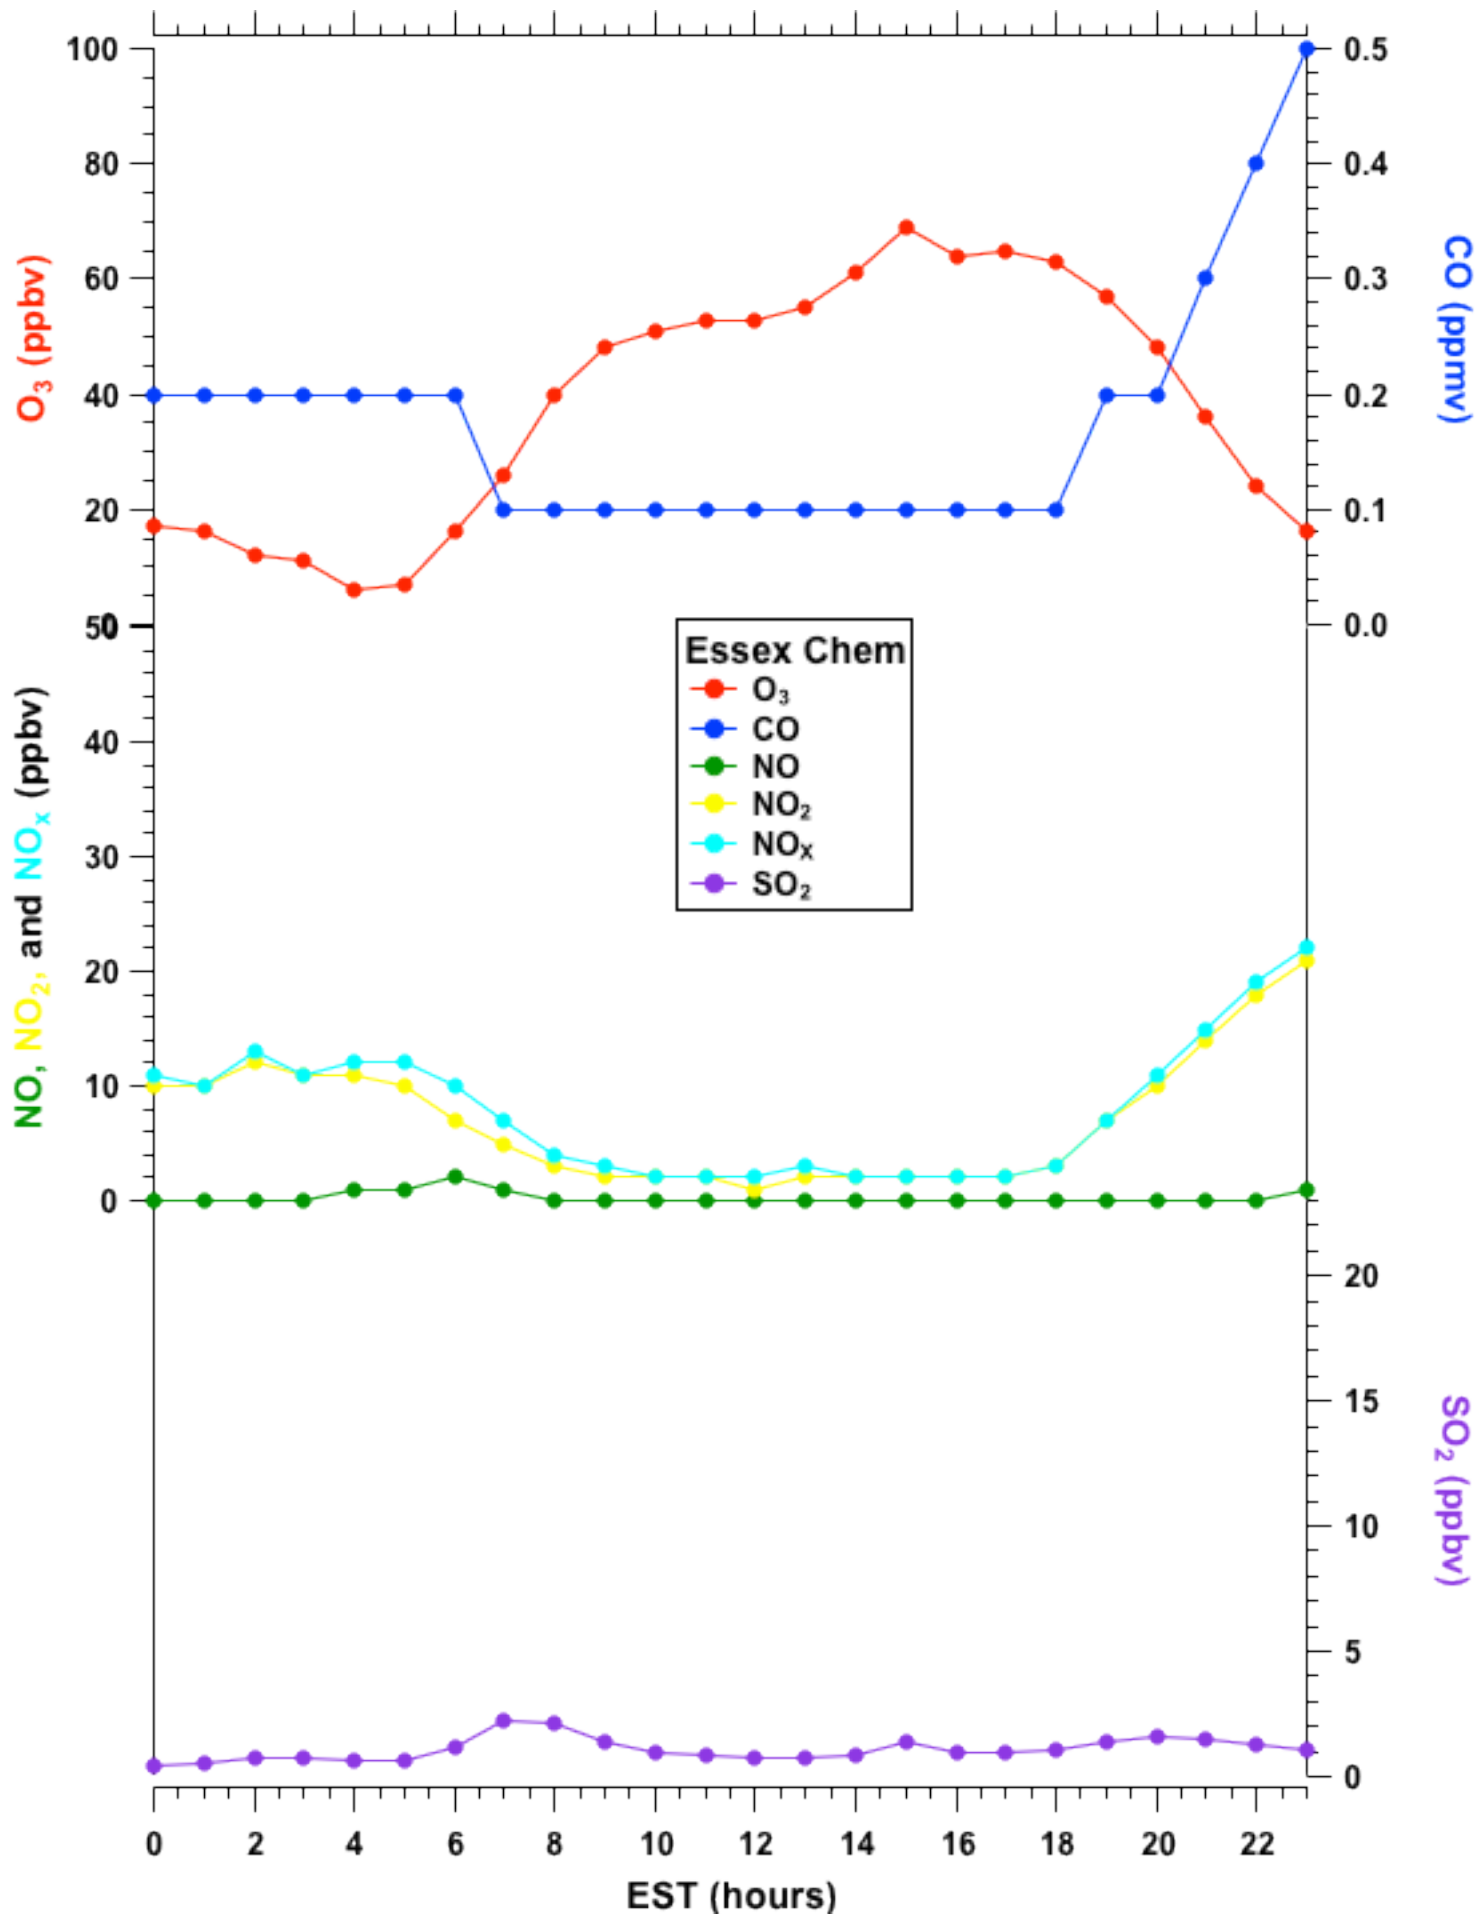

2011-07-09 MDE Ground Site Data Quick Look

All data are preliminary and subject to change

2011-07-09 MDE Ground Site Data Quick Look

All data are preliminary and subject to change

2011-07-09 MDE Ground Site Data Quick Look

All data are preliminary and subject to change

2011-07-09 MDE Ground Site Data Quick Look

All data are preliminary and subject to change

2011-07-09 MDE Ground Site Data Quick Look

All data are preliminary and subject to change