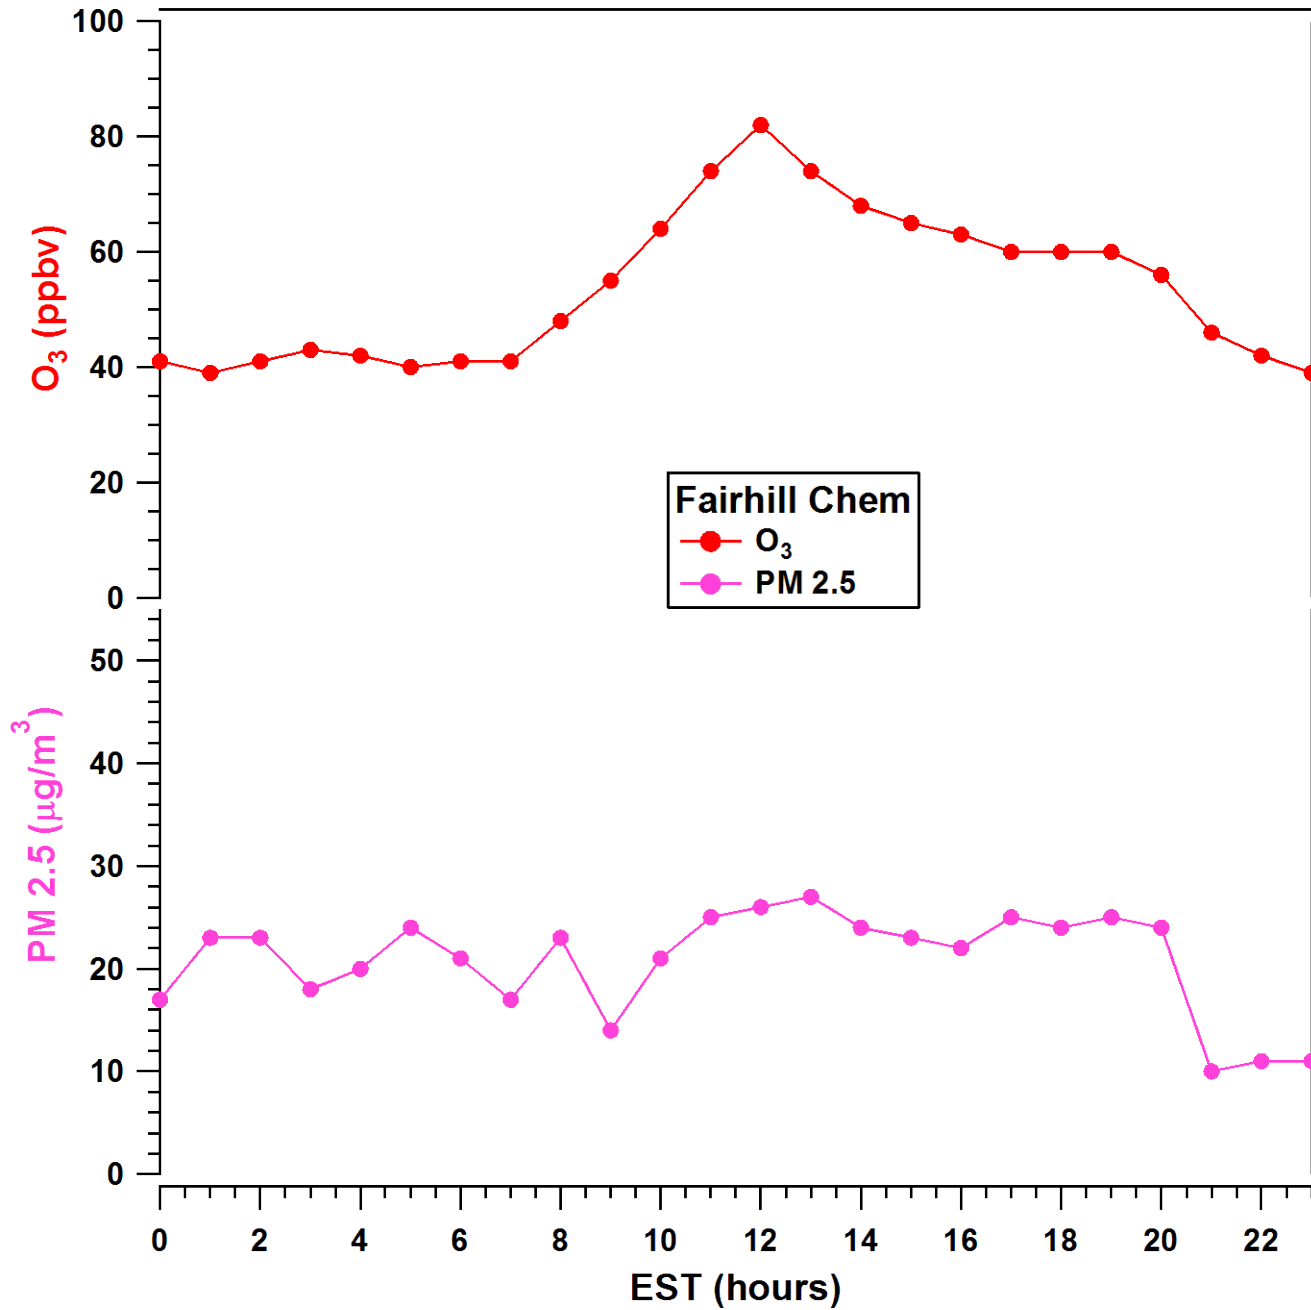

2011-07-11 MDE Ground Site Data Quick Look

All data are preliminary and subject to change

2011-07-11 MDE Ground Site Data Quick Look

All data are preliminary and subject to change

2011-07-11 MDE Ground Site Data Quick Look