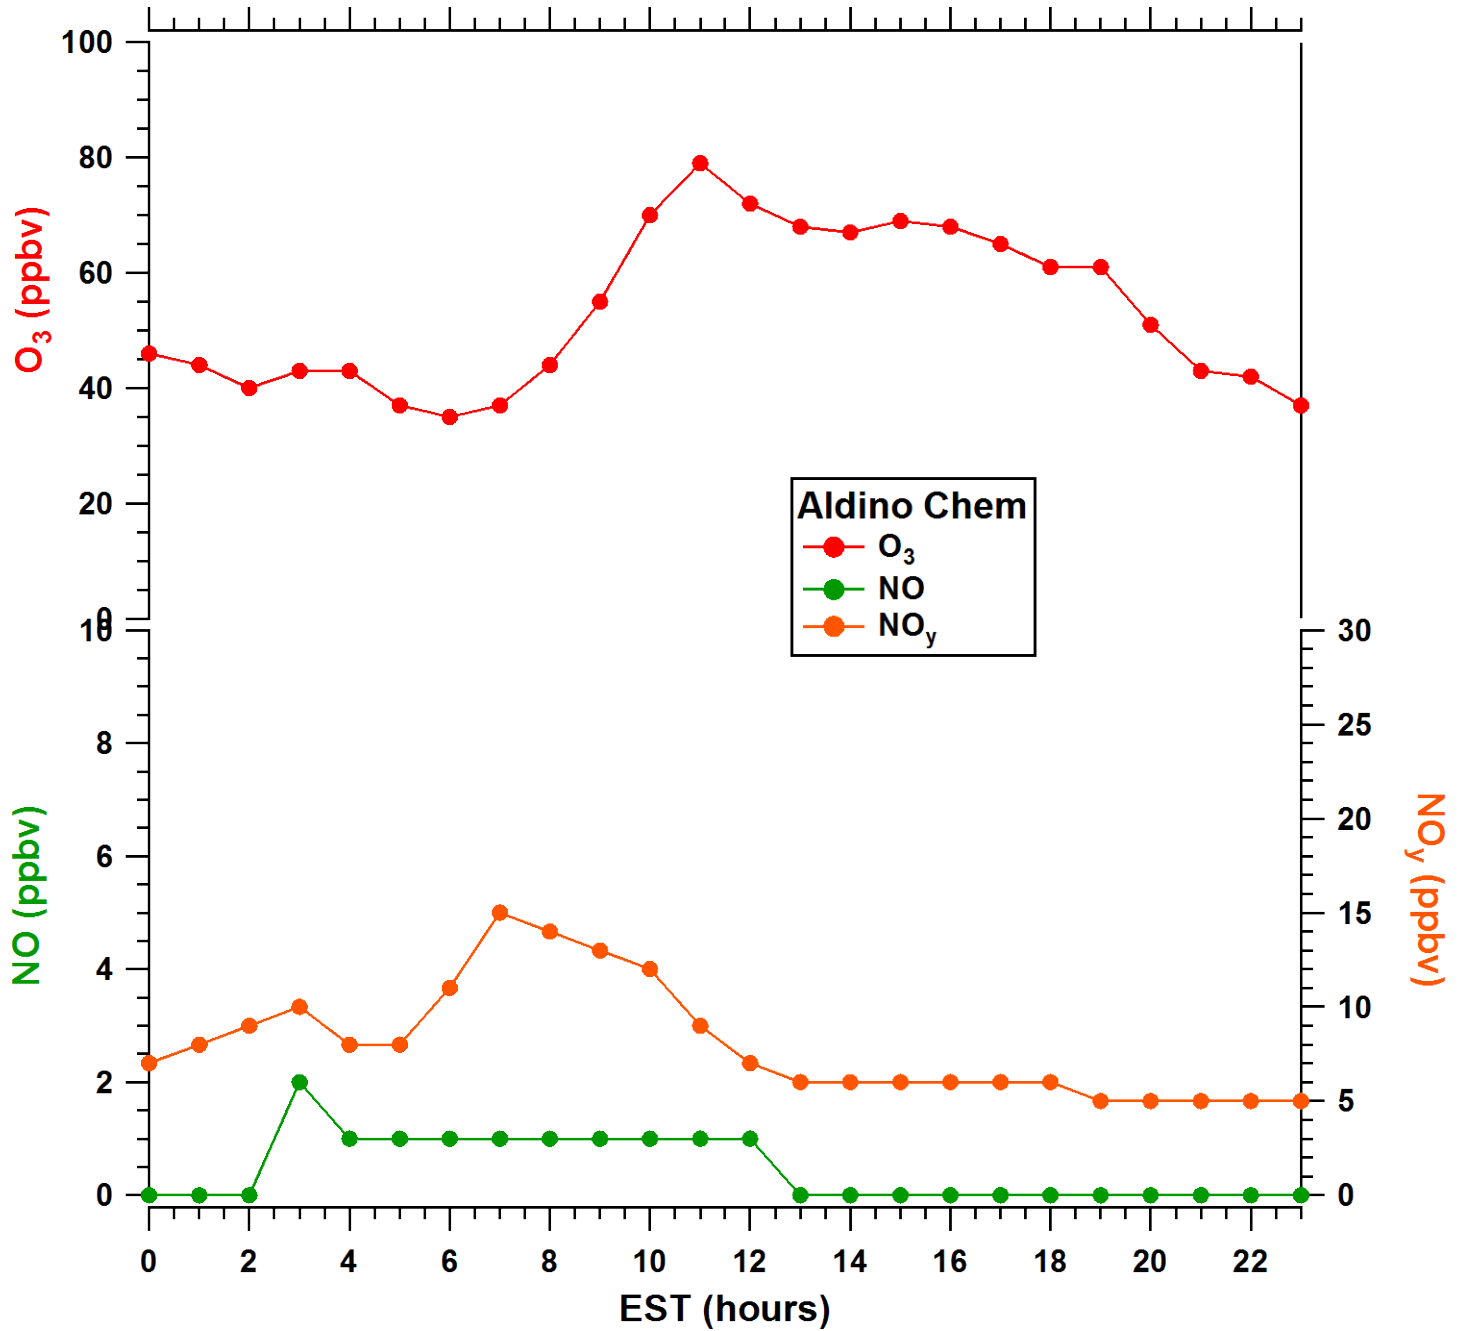

2011-07-11 MDE Ground Site Data Quick Look

All data are preliminary and subject to change

2011-07-11 MDE Ground Site Data Quick Look

All data are preliminary and subject to change

2011-07-11 MDE Ground Site Data Quick Look

All data are preliminary and subject to change

2011-07-11 MDE Ground Site Data Quick Look

All data are preliminary and subject to change

2011-07-11 MDE Ground Site Data Quick Look

All data are preliminary and subject to change