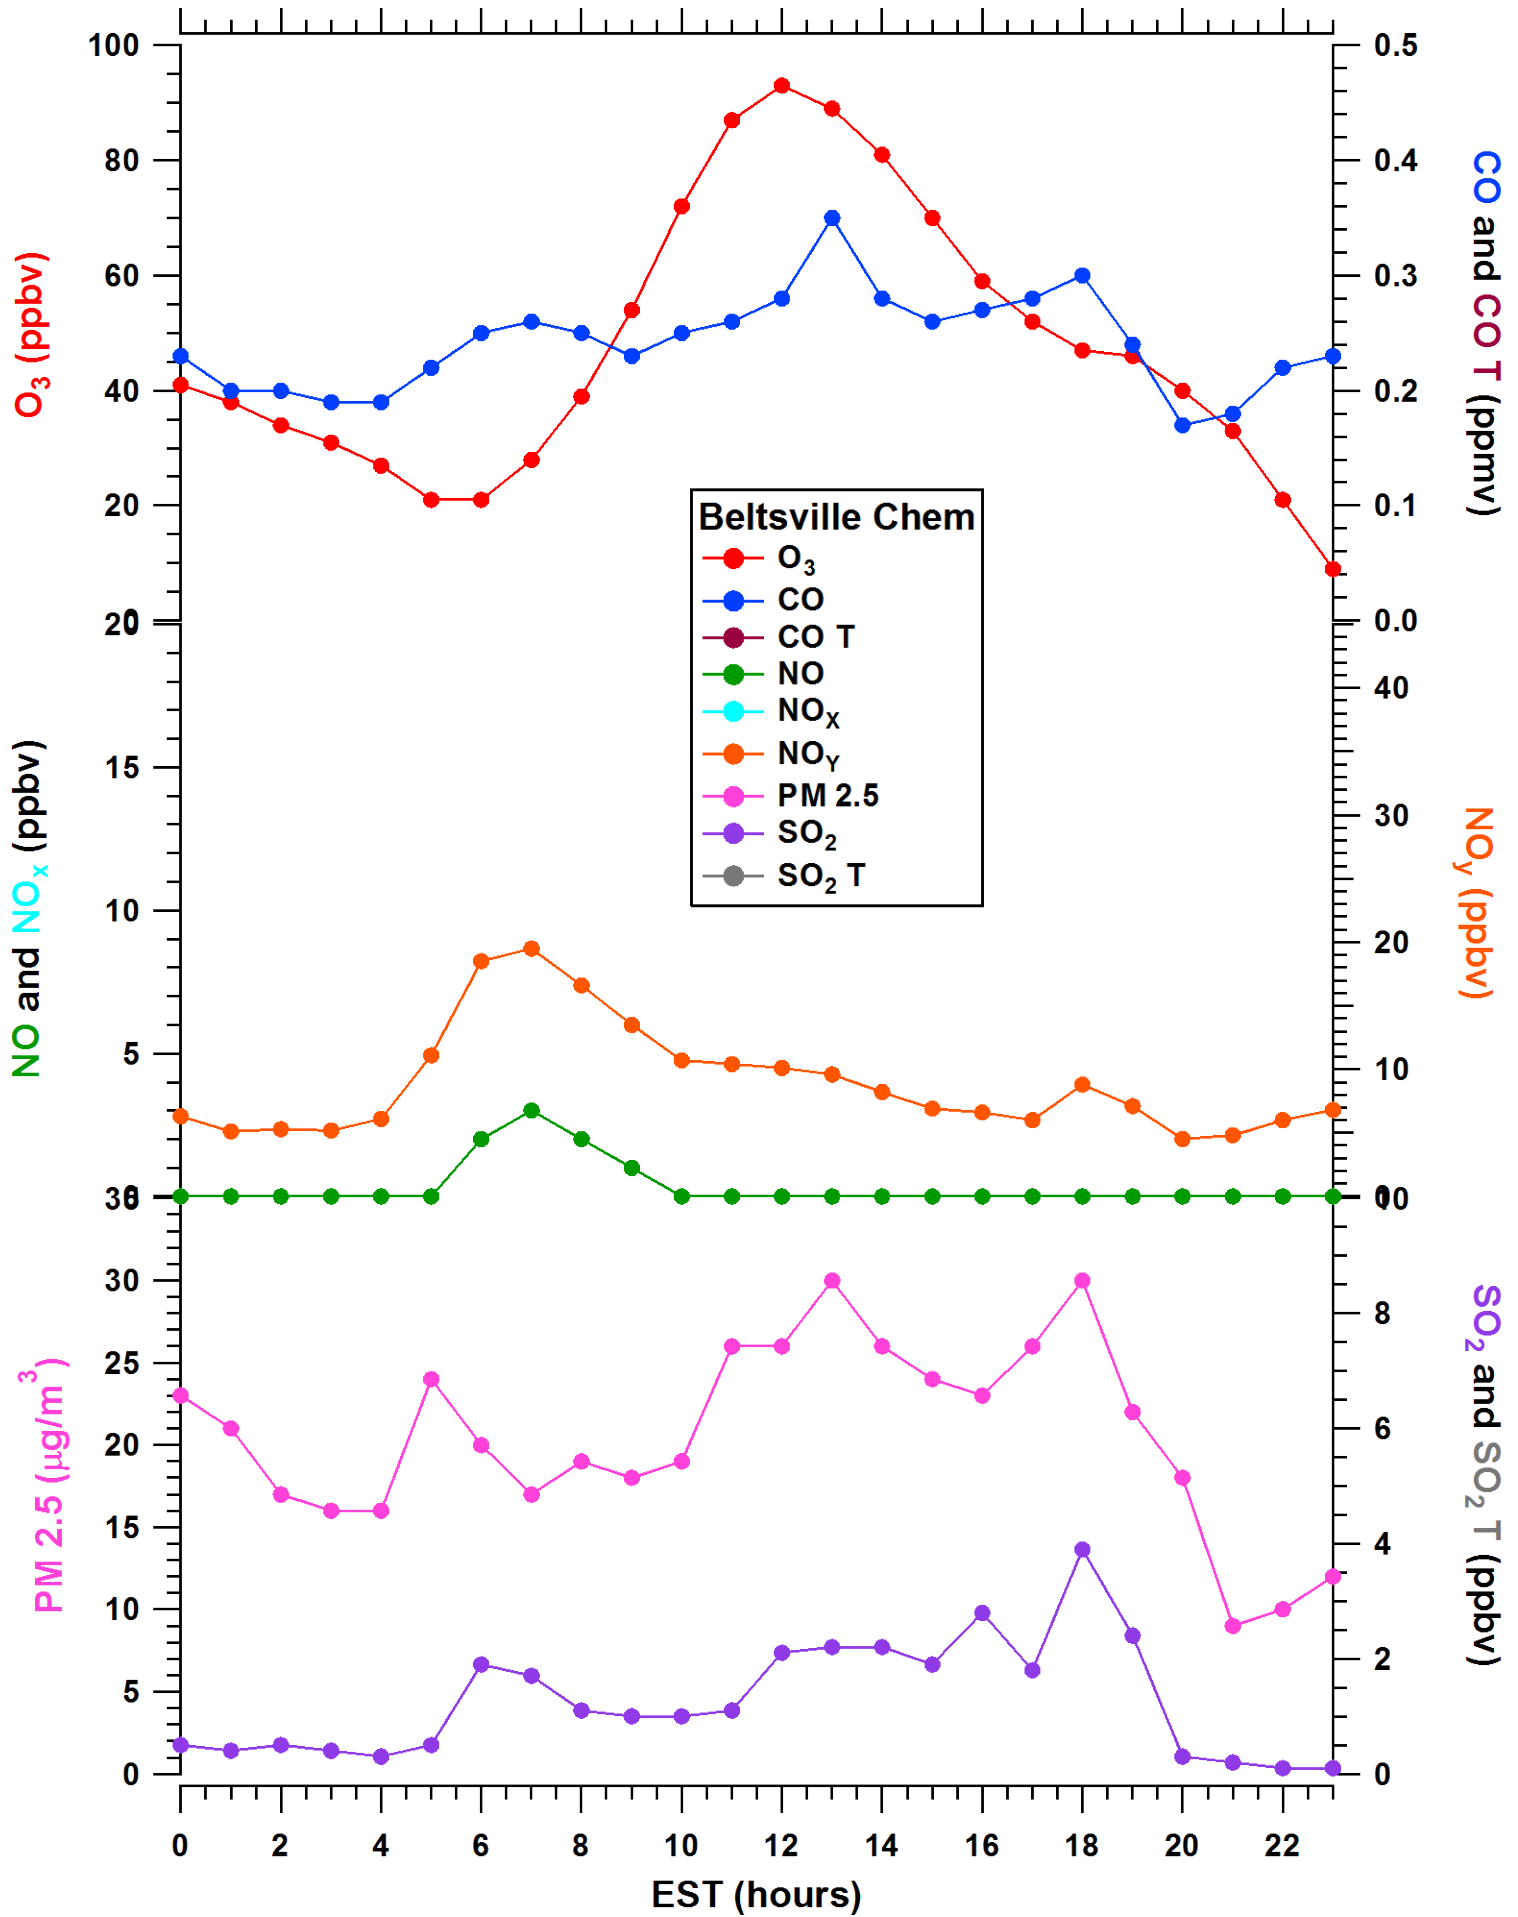

2011-07-11 MDE Ground Site Data Quick Look

All data are preliminary and subject to change

2011-07-11 MDE Ground Site Data Quick Look

All data are preliminary and subject to change

2011-07-11 MDE Ground Site Data Quick Look

All data are preliminary and subject to change

2011-07-11 MDE Ground Site Data Quick Look

All data are preliminary and subject to change

2011-07-11 MDE Ground Site Data Quick Look

All data are preliminary and subject to change