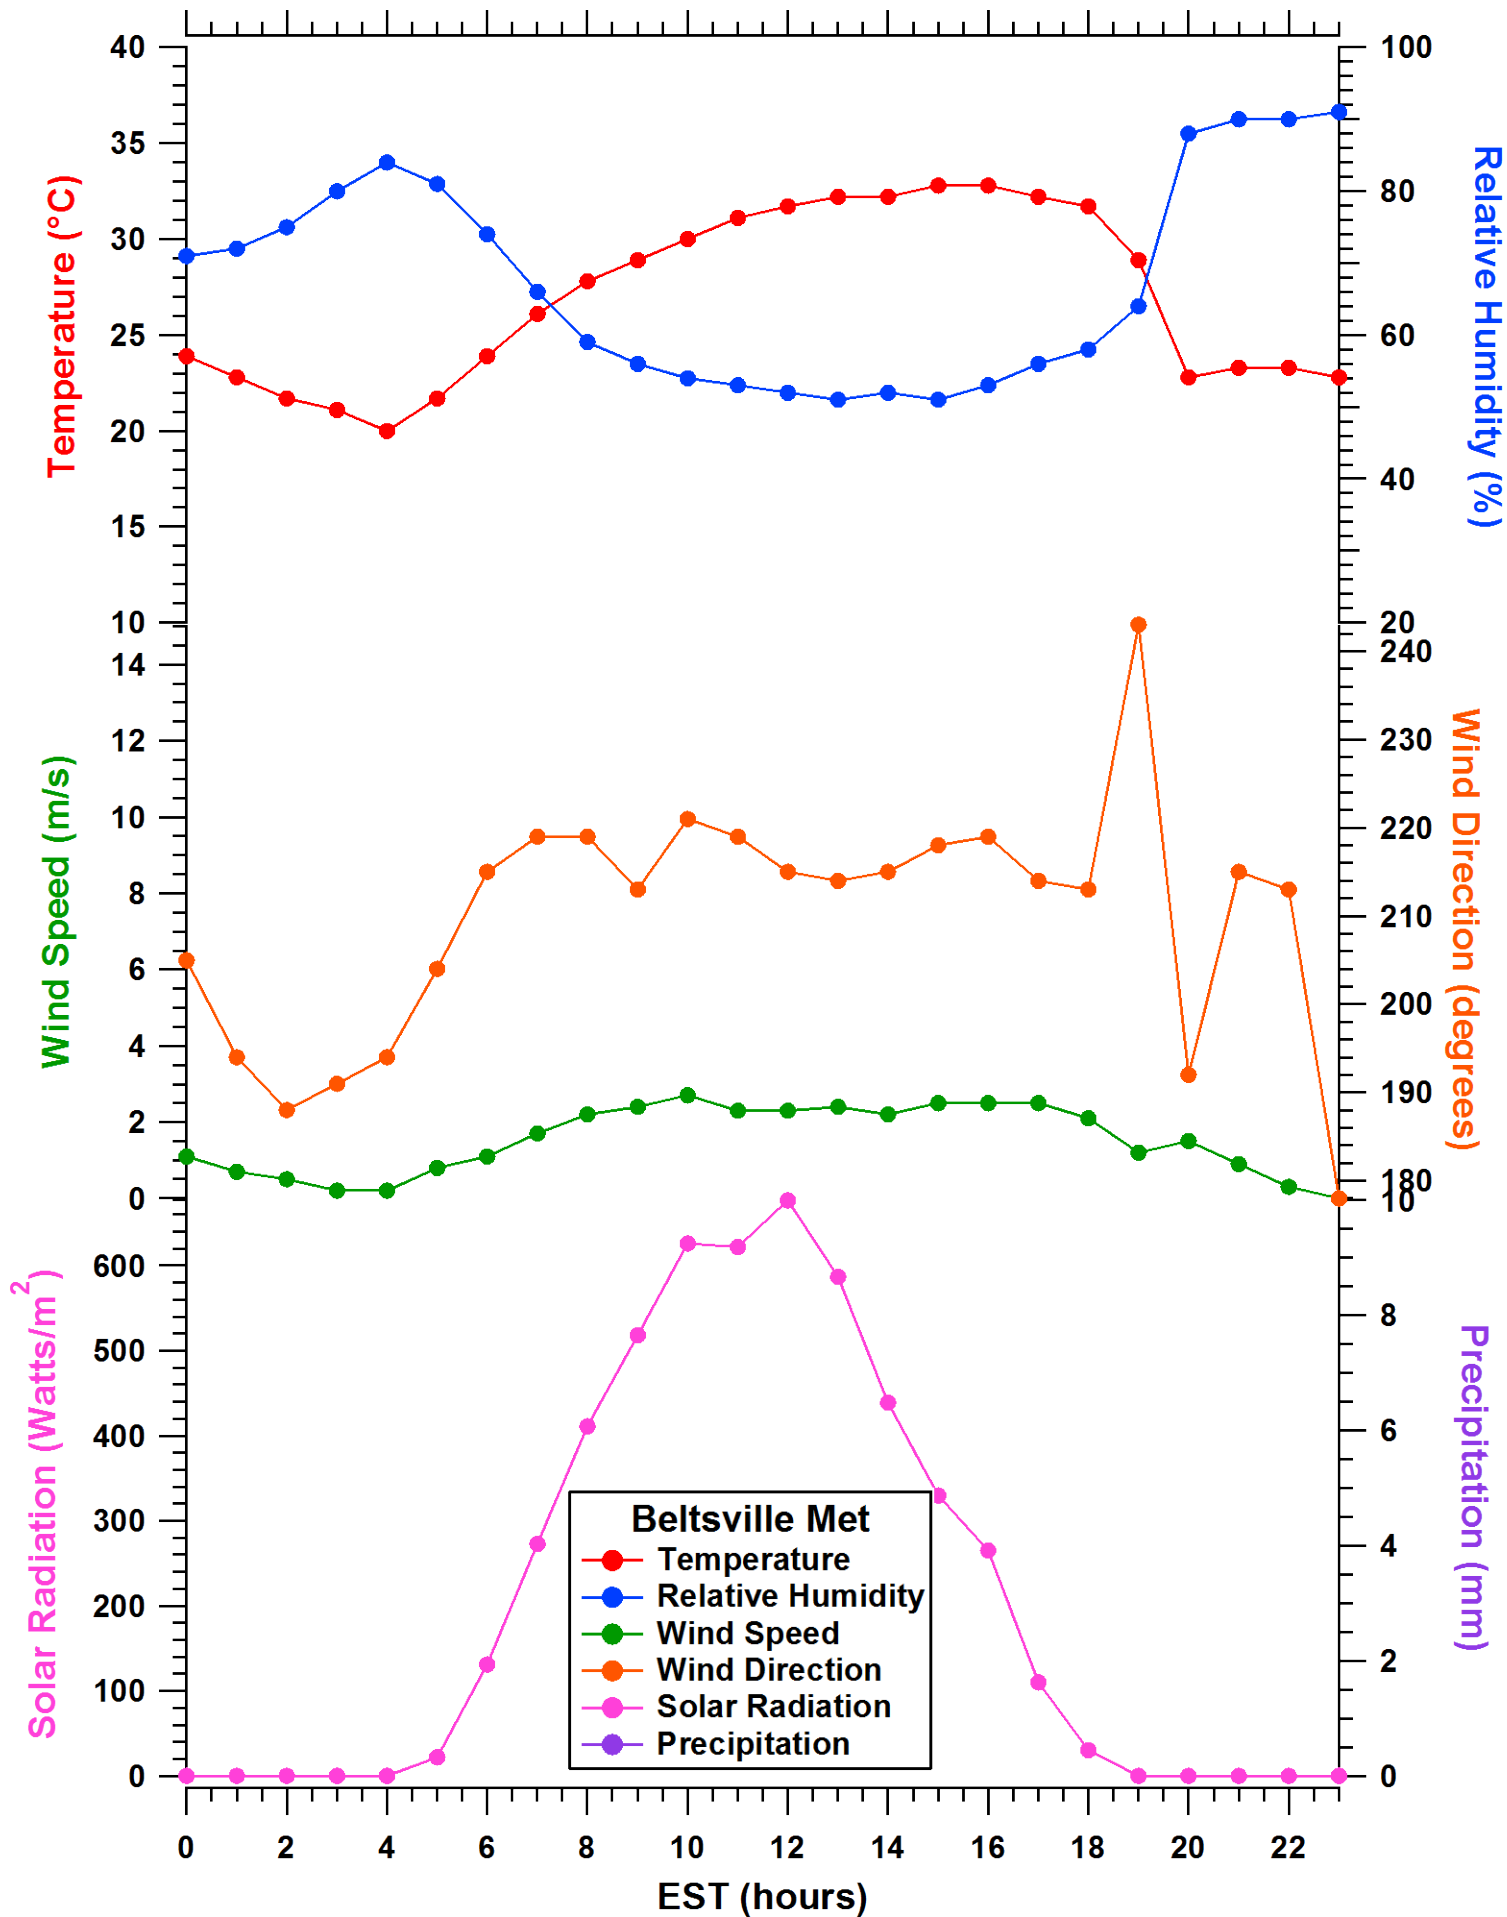

2011-07-11 MDE Ground Site Data Quick Look

All data are preliminary and subject to change