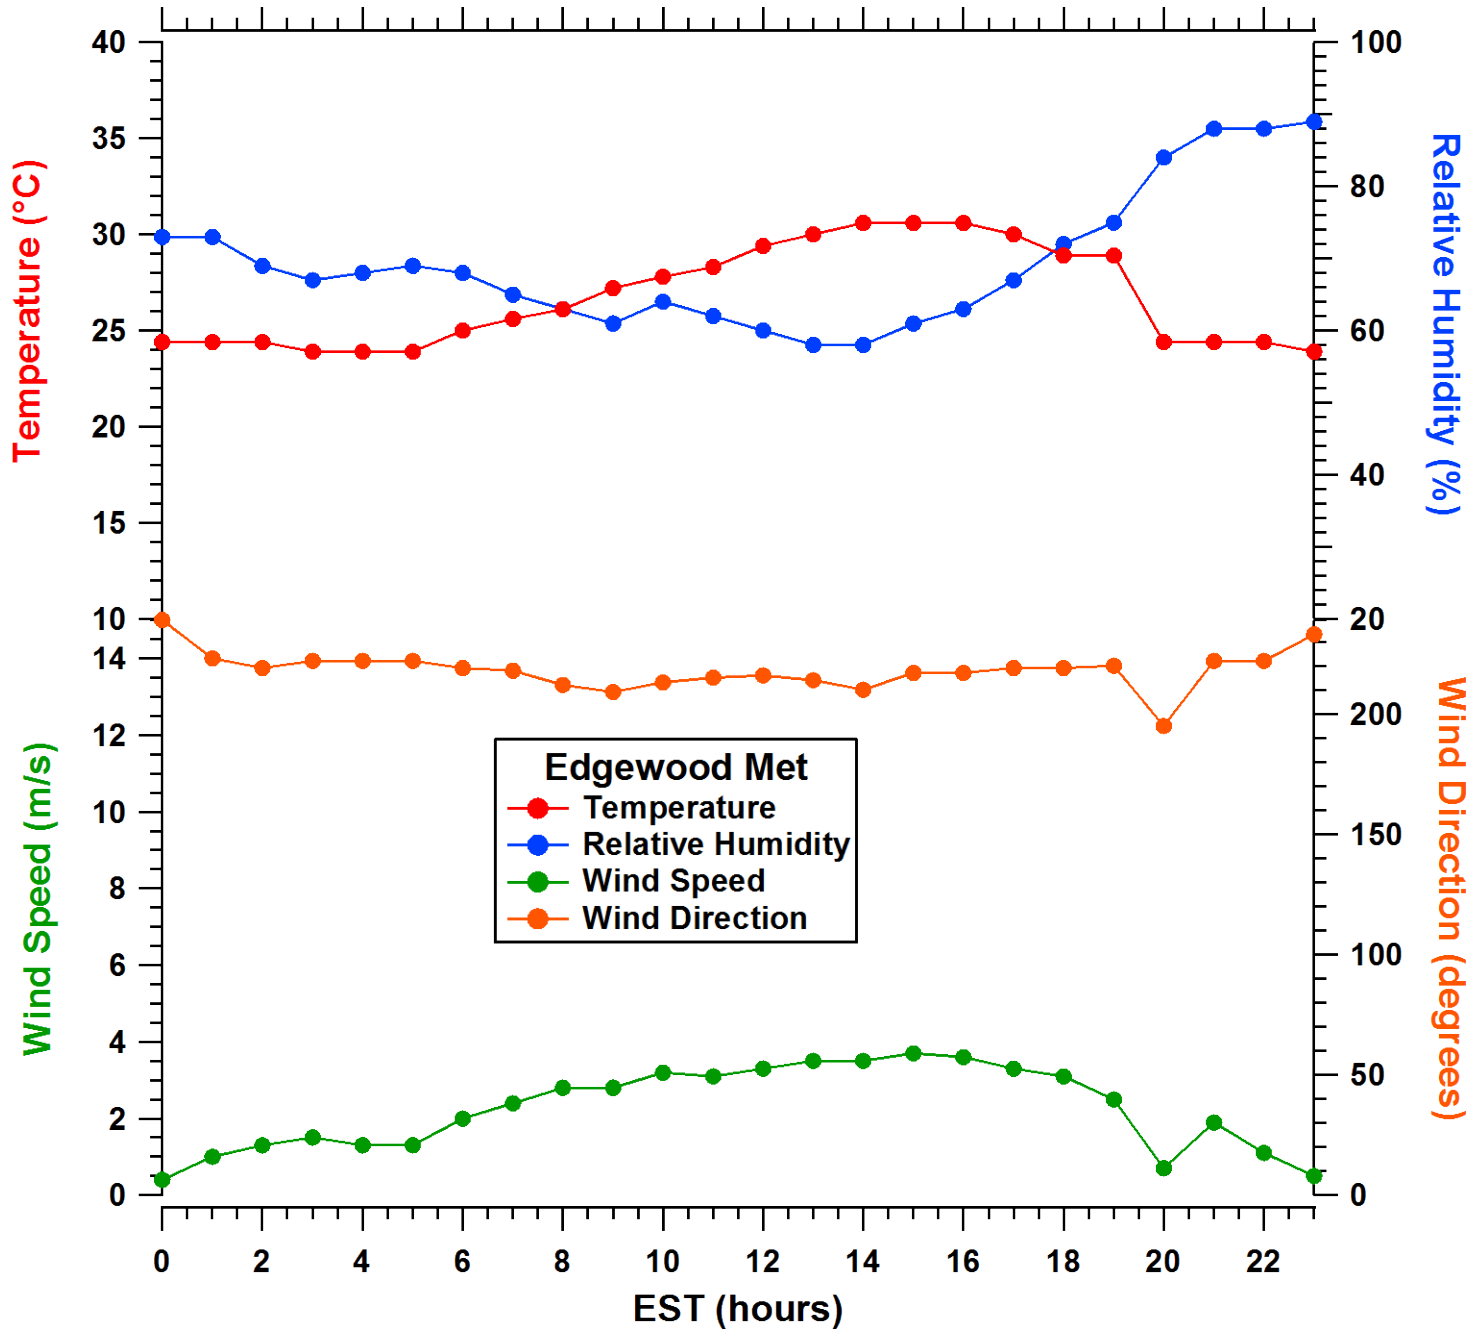

2011-07-11 MDE Ground Site Data Quick Look

All data are preliminary and subject to change

2011-07-11 MDE Ground Site Data Quick Look

All data are preliminary and subject to change

2011-07-11 MDE Ground Site Data Quick Look