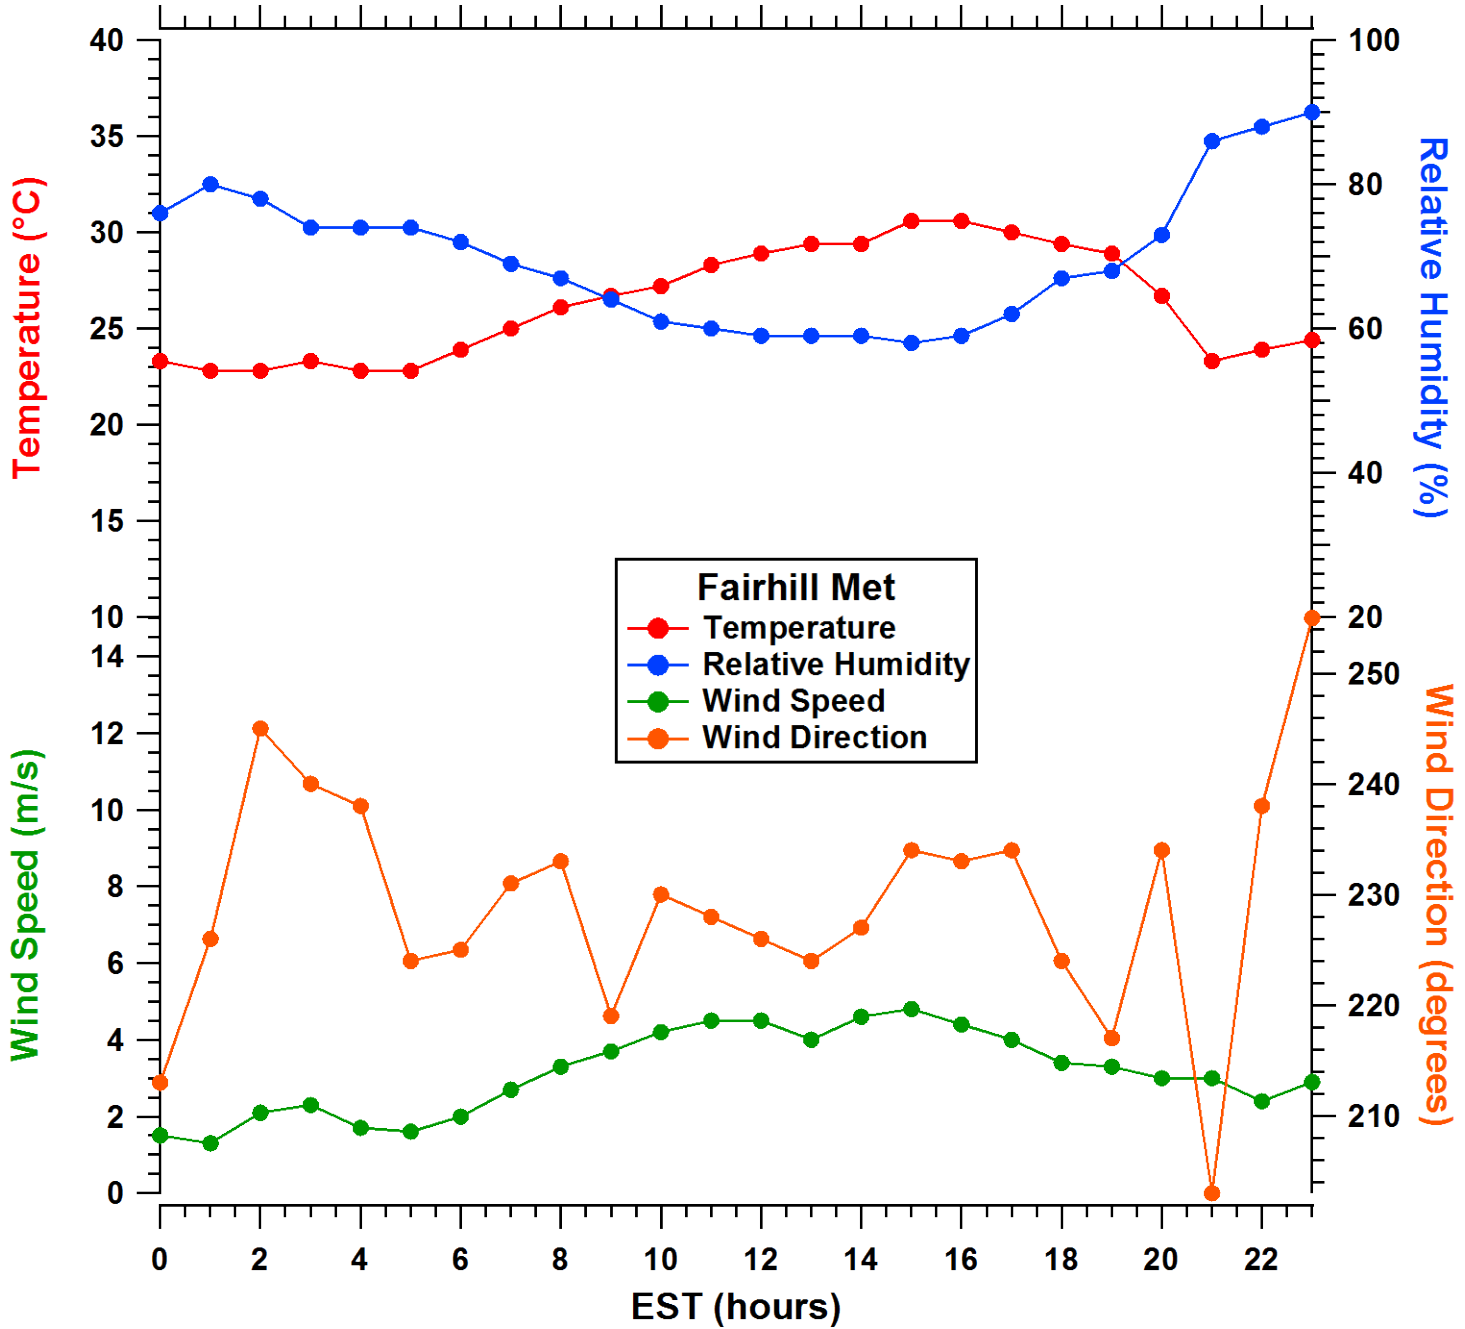

2011-07-11 MDE Ground Site Data Quick Look

All data are preliminary and subject to change