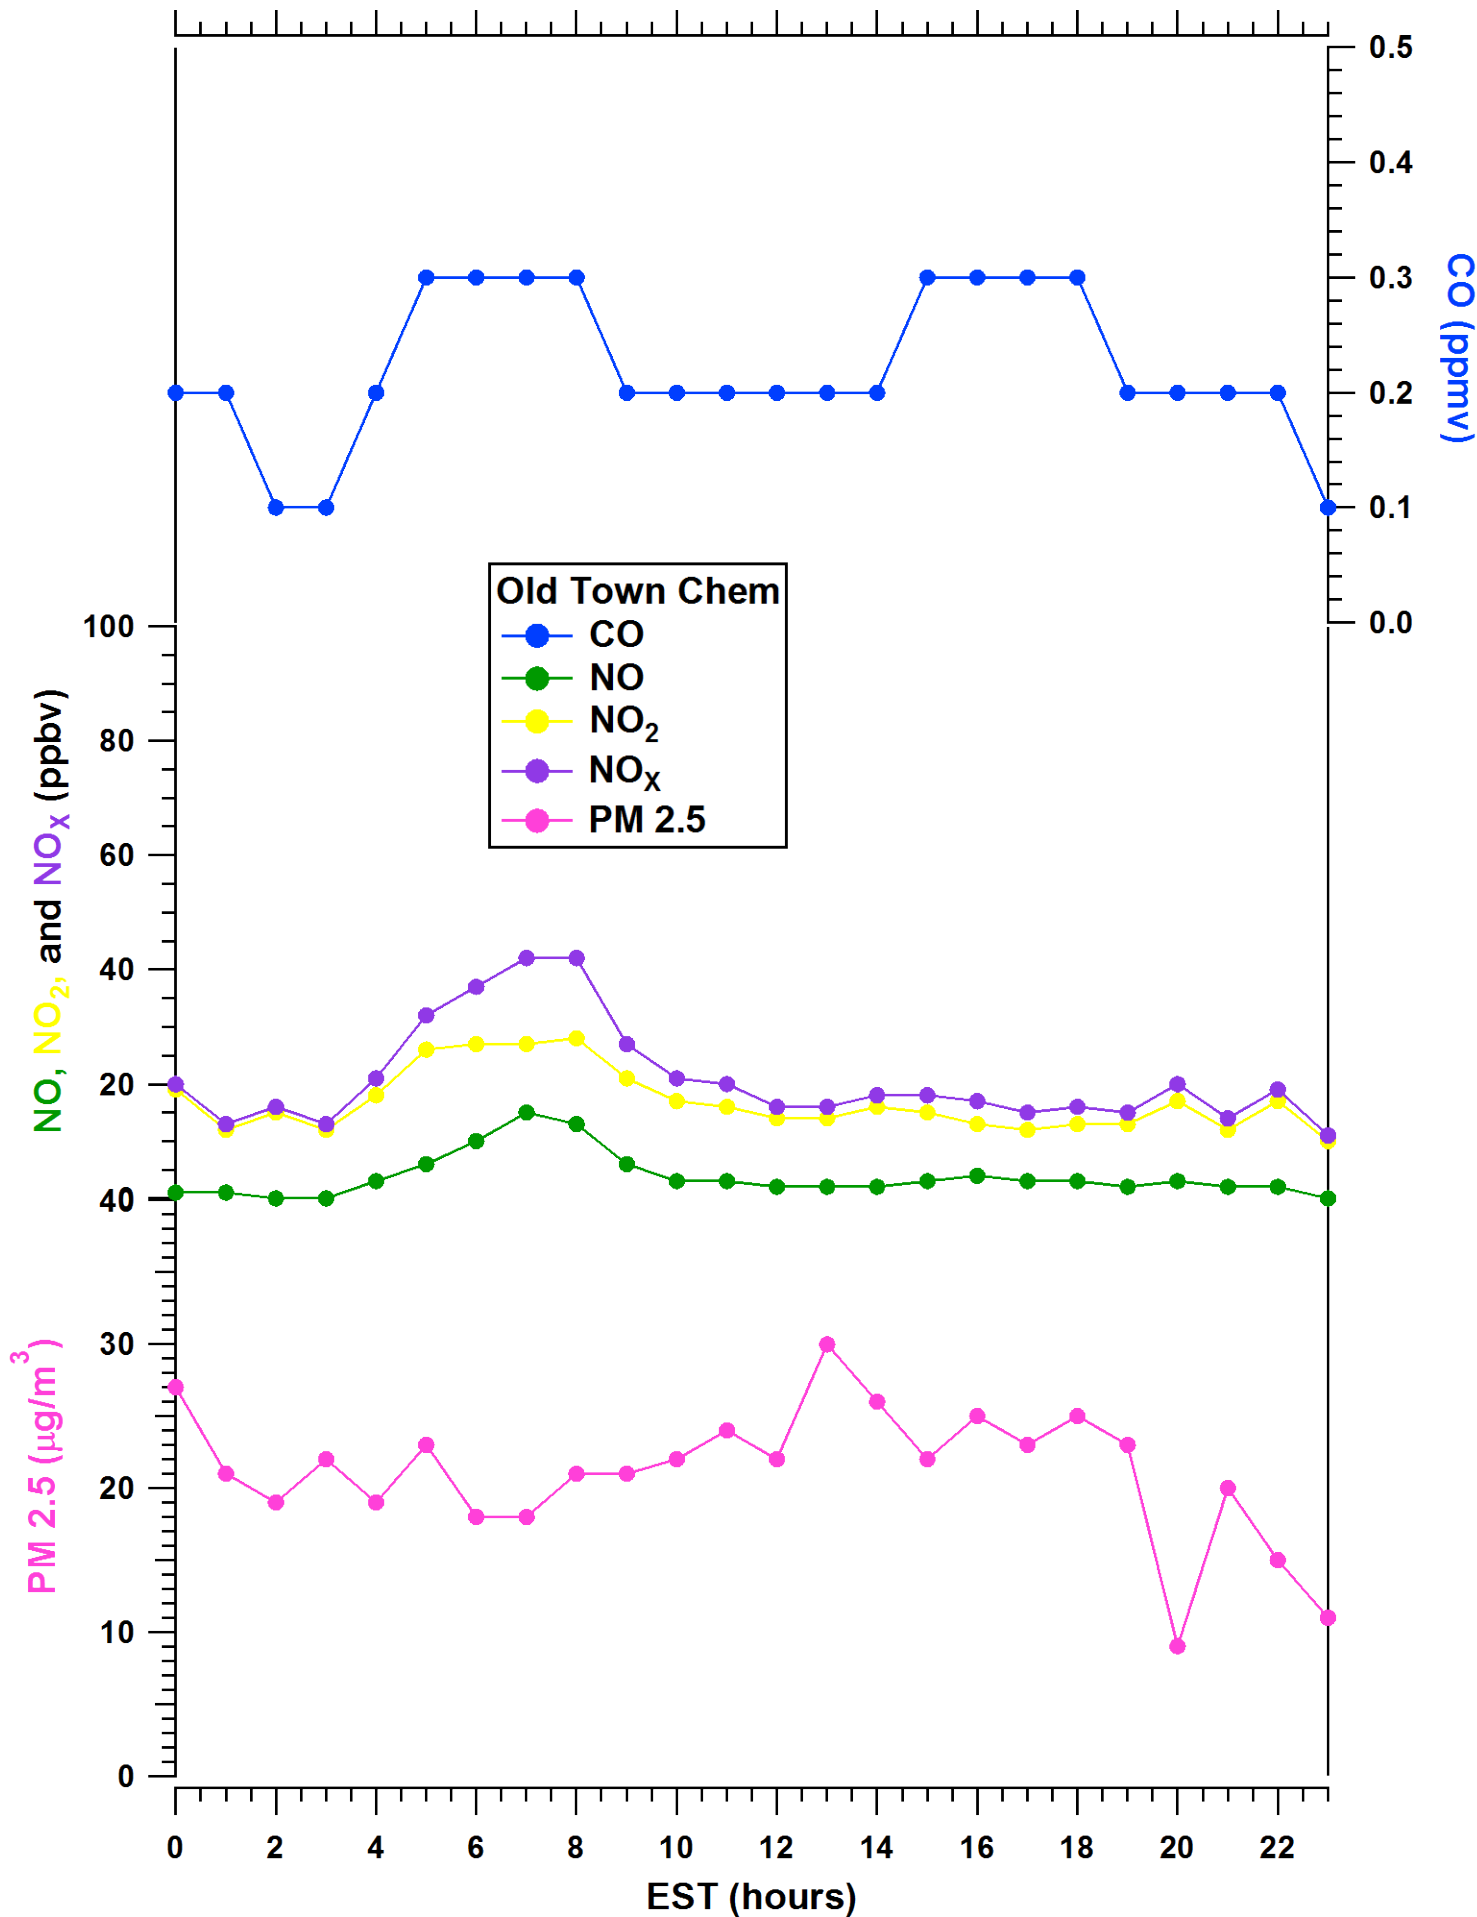

2011-07-11 MDE Ground Site Data Quick Look

All data are preliminary and subject to change

2011-07-11 MDE Ground Site Data Quick Look

All data are preliminary and subject to change

2011-07-11 MDE Ground Site Data Quick Look

All data are preliminary and subject to change

2011-07-11 MDE Ground Site Data Quick Look

All data are preliminary and subject to change

2011-07-11 MDE Ground Site Data Quick Look

All data are preliminary and subject to change