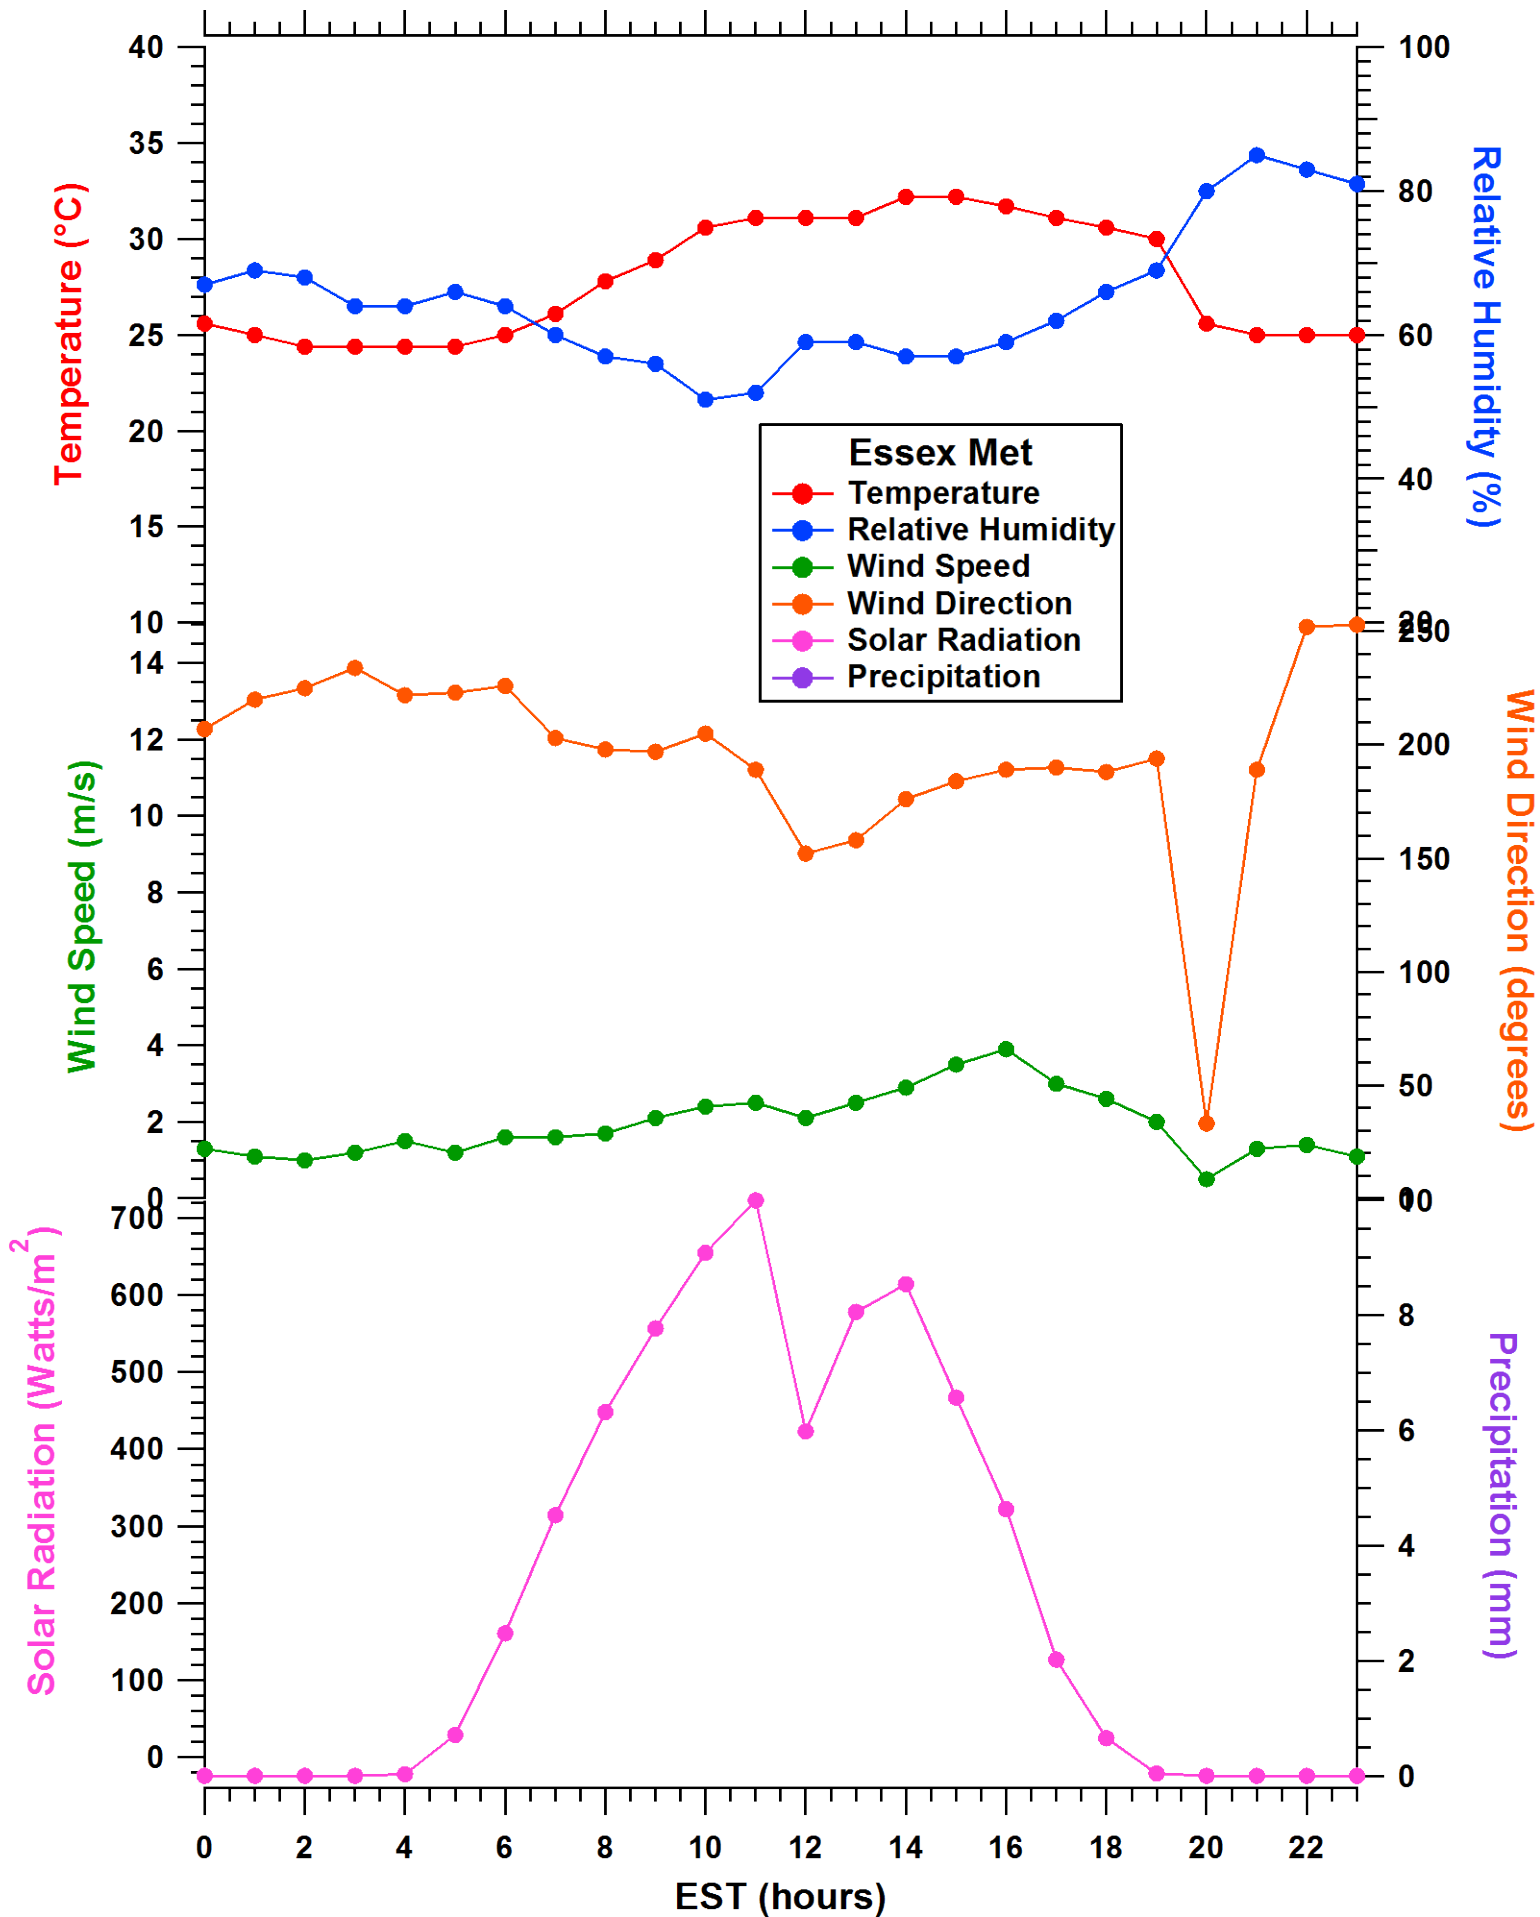

2011-07-11 MDE Ground Site Data Quick Look

All data are preliminary and subject to change

2011-07-11 MDE Ground Site Data Quick Look

All data are preliminary and subject to change

2011-07-11 MDE Ground Site Data Quick Look

All data are preliminary and subject to change

2011-07-11 MDE Ground Site Data Quick Look

All data are preliminary and subject to change

2011-07-11 MDE Ground Site Data Quick Look

All data are preliminary and subject to change