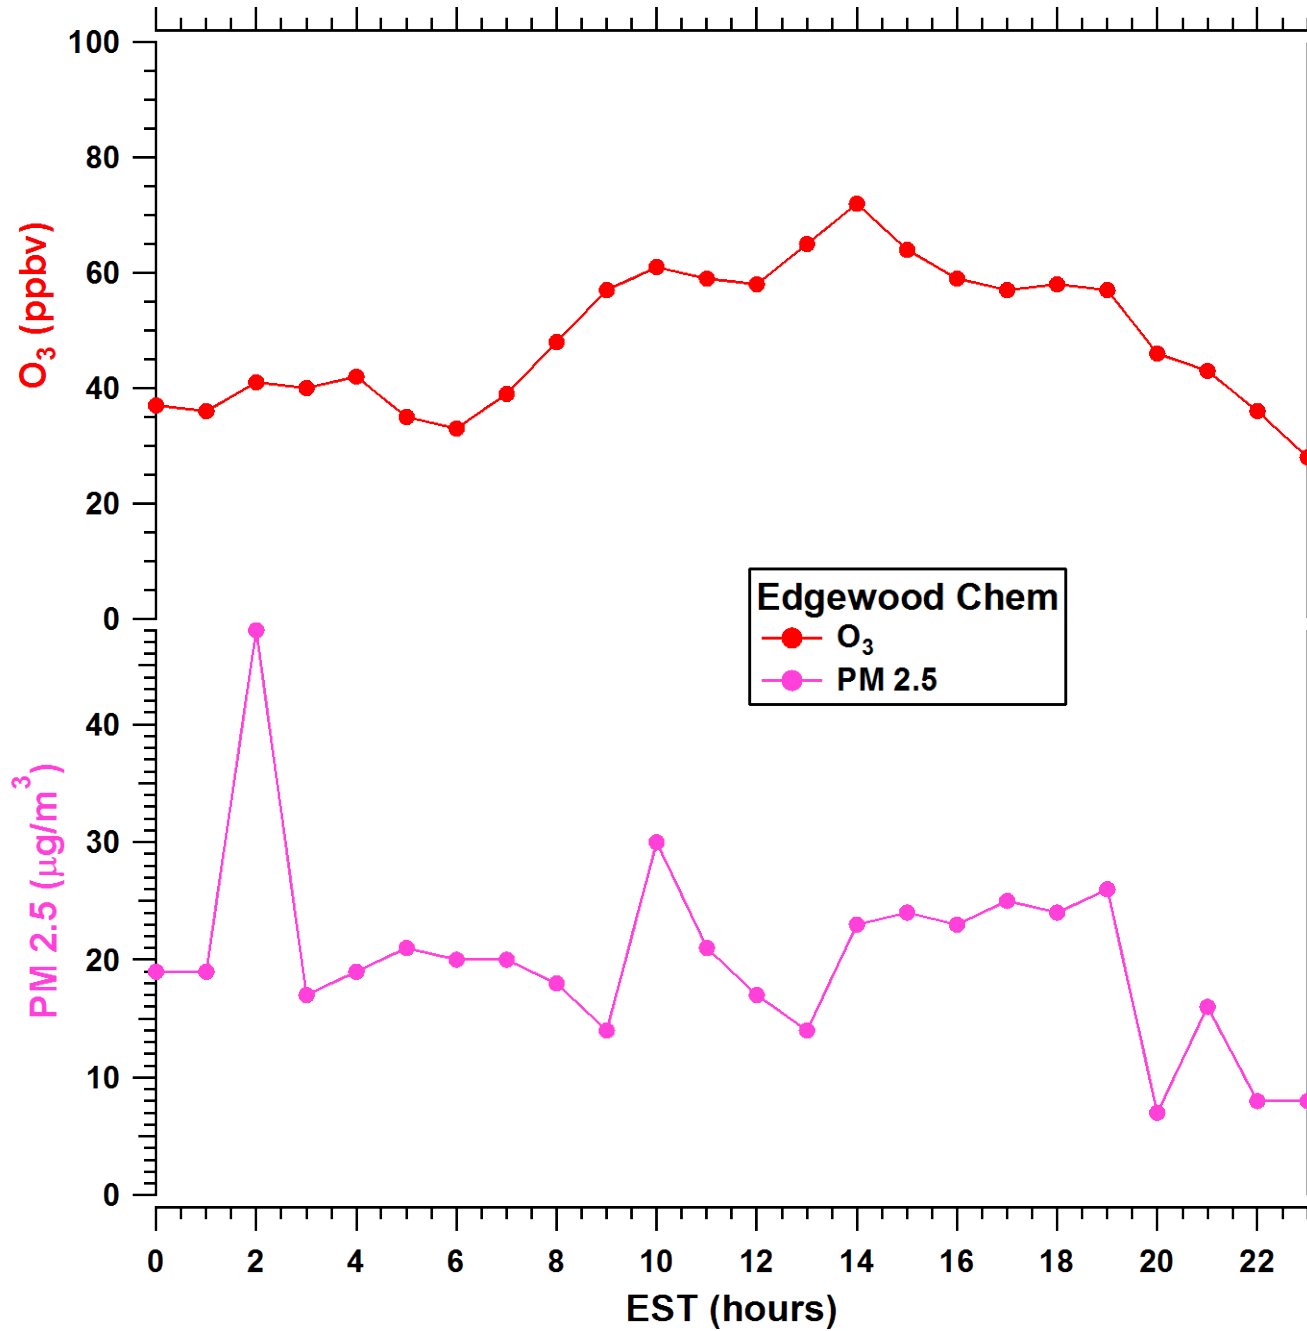

2011-07-11 MDE Ground Site Data Quick Look

All data are preliminary and subject to change

2011-07-11 MDE Ground Site Data Quick Look

All data are preliminary and subject to change

2011-07-11 MDE Ground Site Data Quick Look

All data are preliminary and subject to change

2011-07-11 MDE Ground Site Data Quick Look

All data are preliminary and subject to change

2011-07-11 MDE Ground Site Data Quick Look

All data are preliminary and subject to change