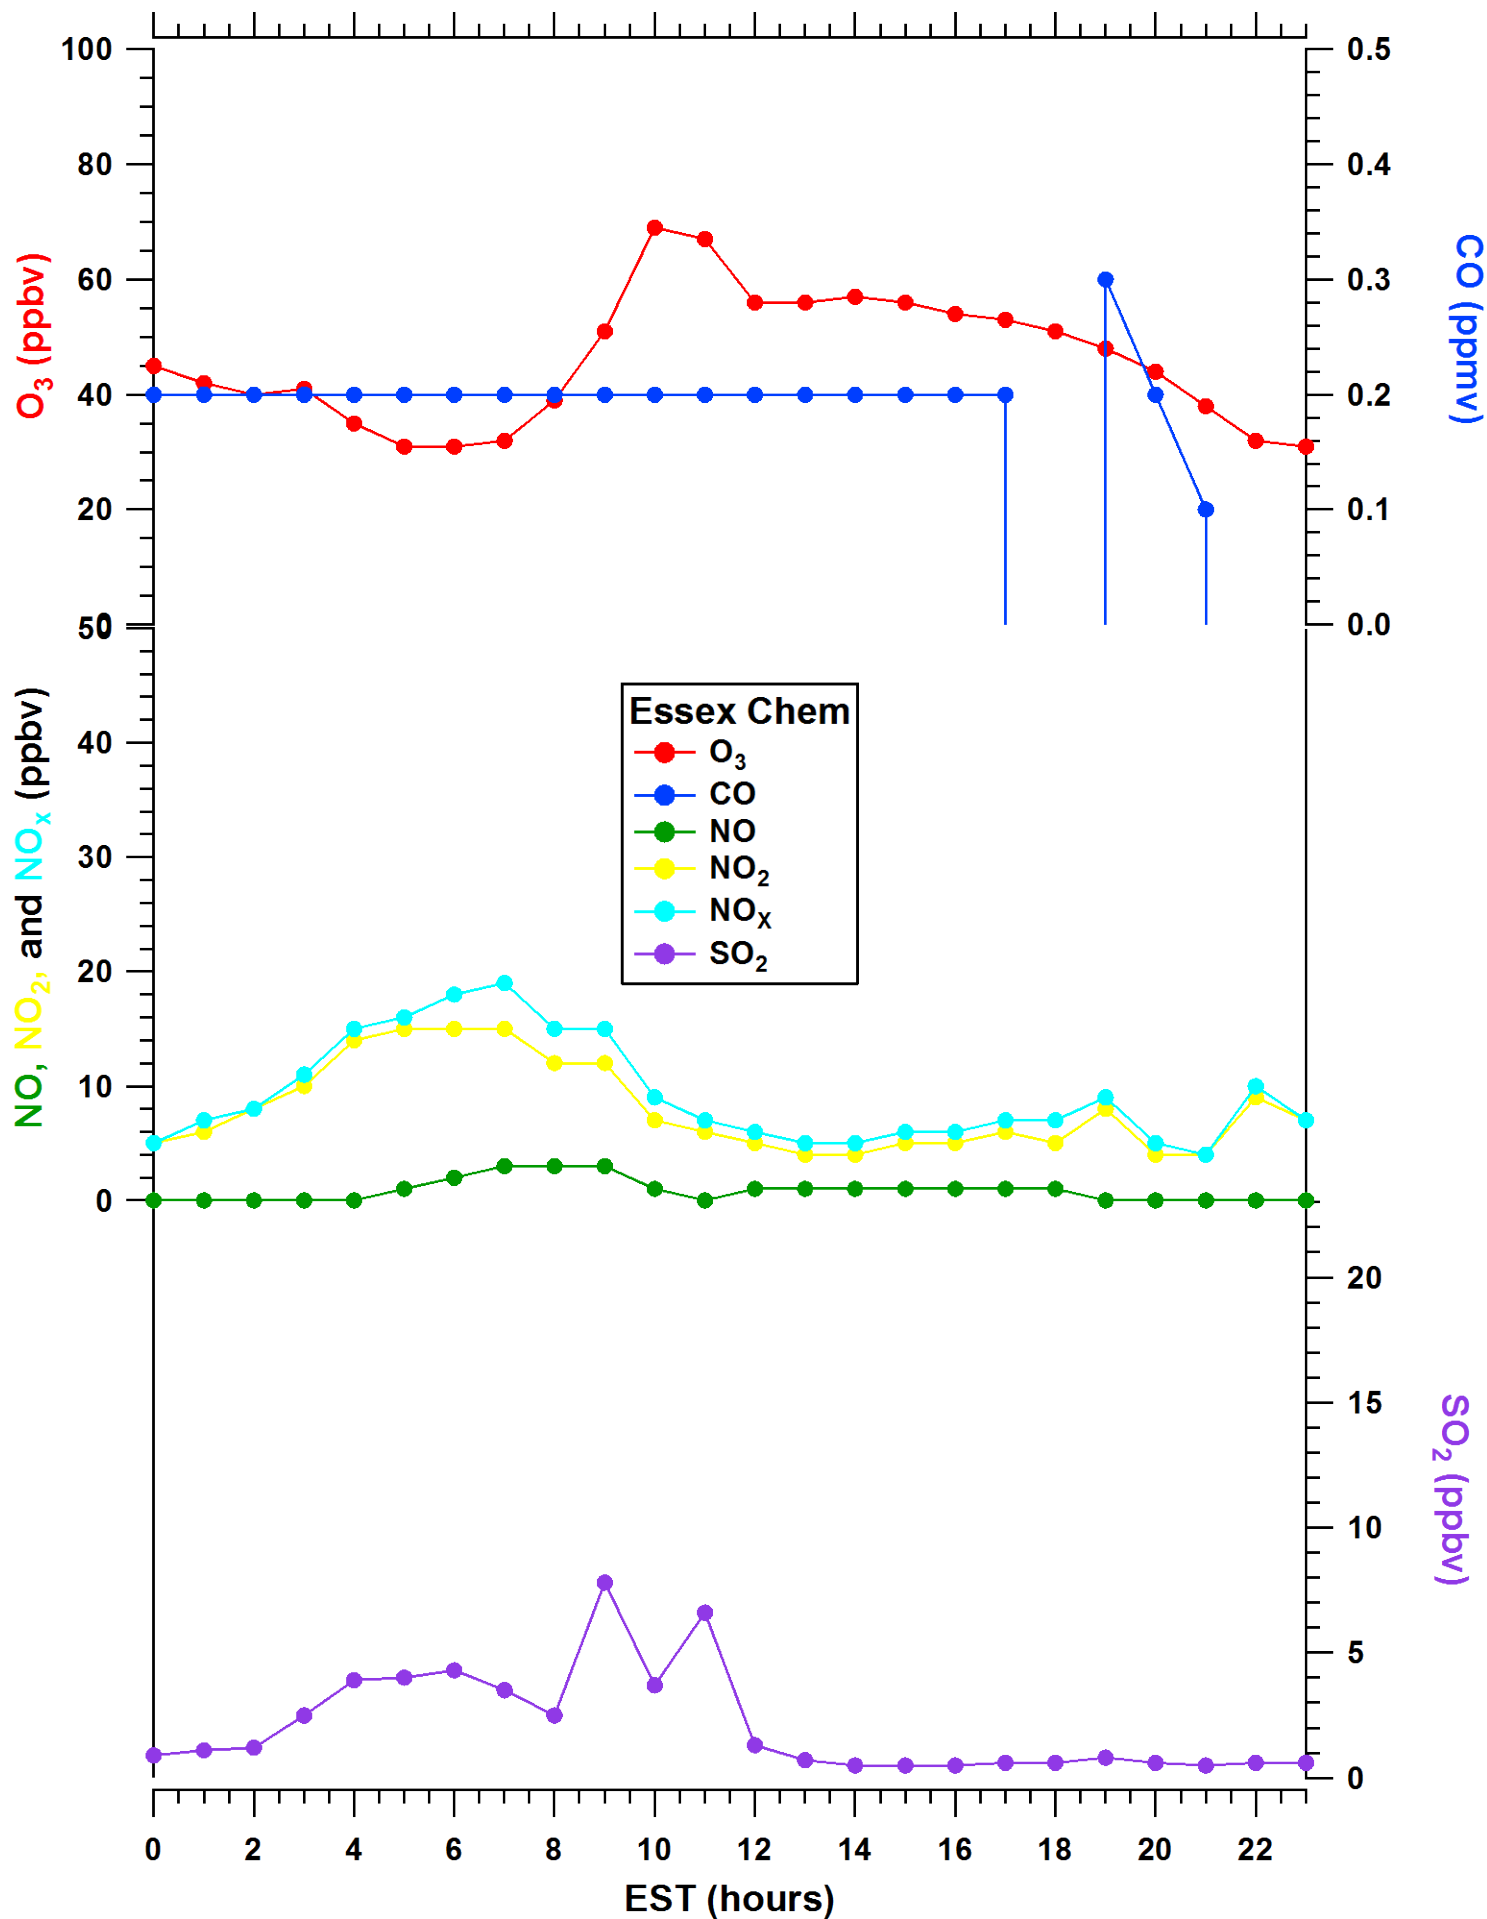

2011-07-11 MDE Ground Site Data Quick Look

All data are preliminary and subject to change

2011-07-11 MDE Ground Site Data Quick Look

All data are preliminary and subject to change

2011-07-11 MDE Ground Site Data Quick Look

All data are preliminary and subject to change

2011-07-11 MDE Ground Site Data Quick Look

All data are preliminary and subject to change

2011-07-11 MDE Ground Site Data Quick Look

All data are preliminary and subject to change