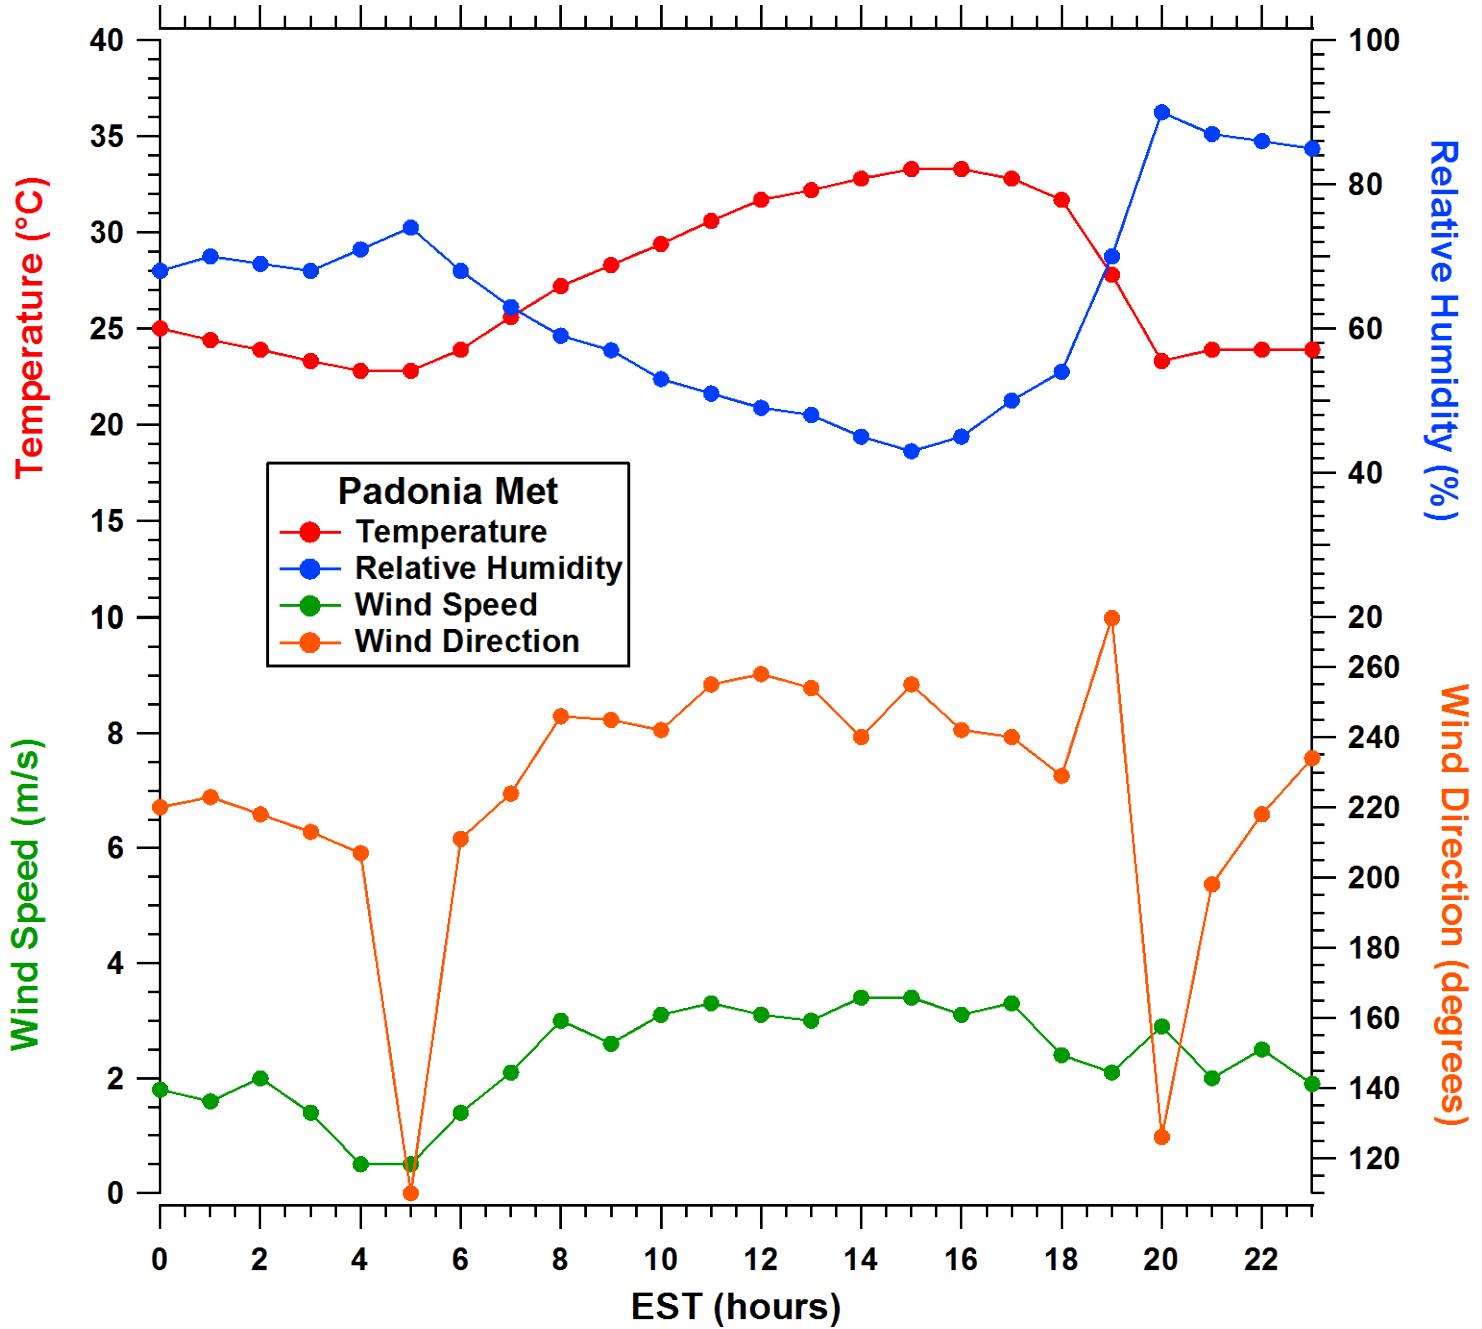

2011-07-11 MDE Ground Site Data Quick Look

All data are preliminary and subject to change