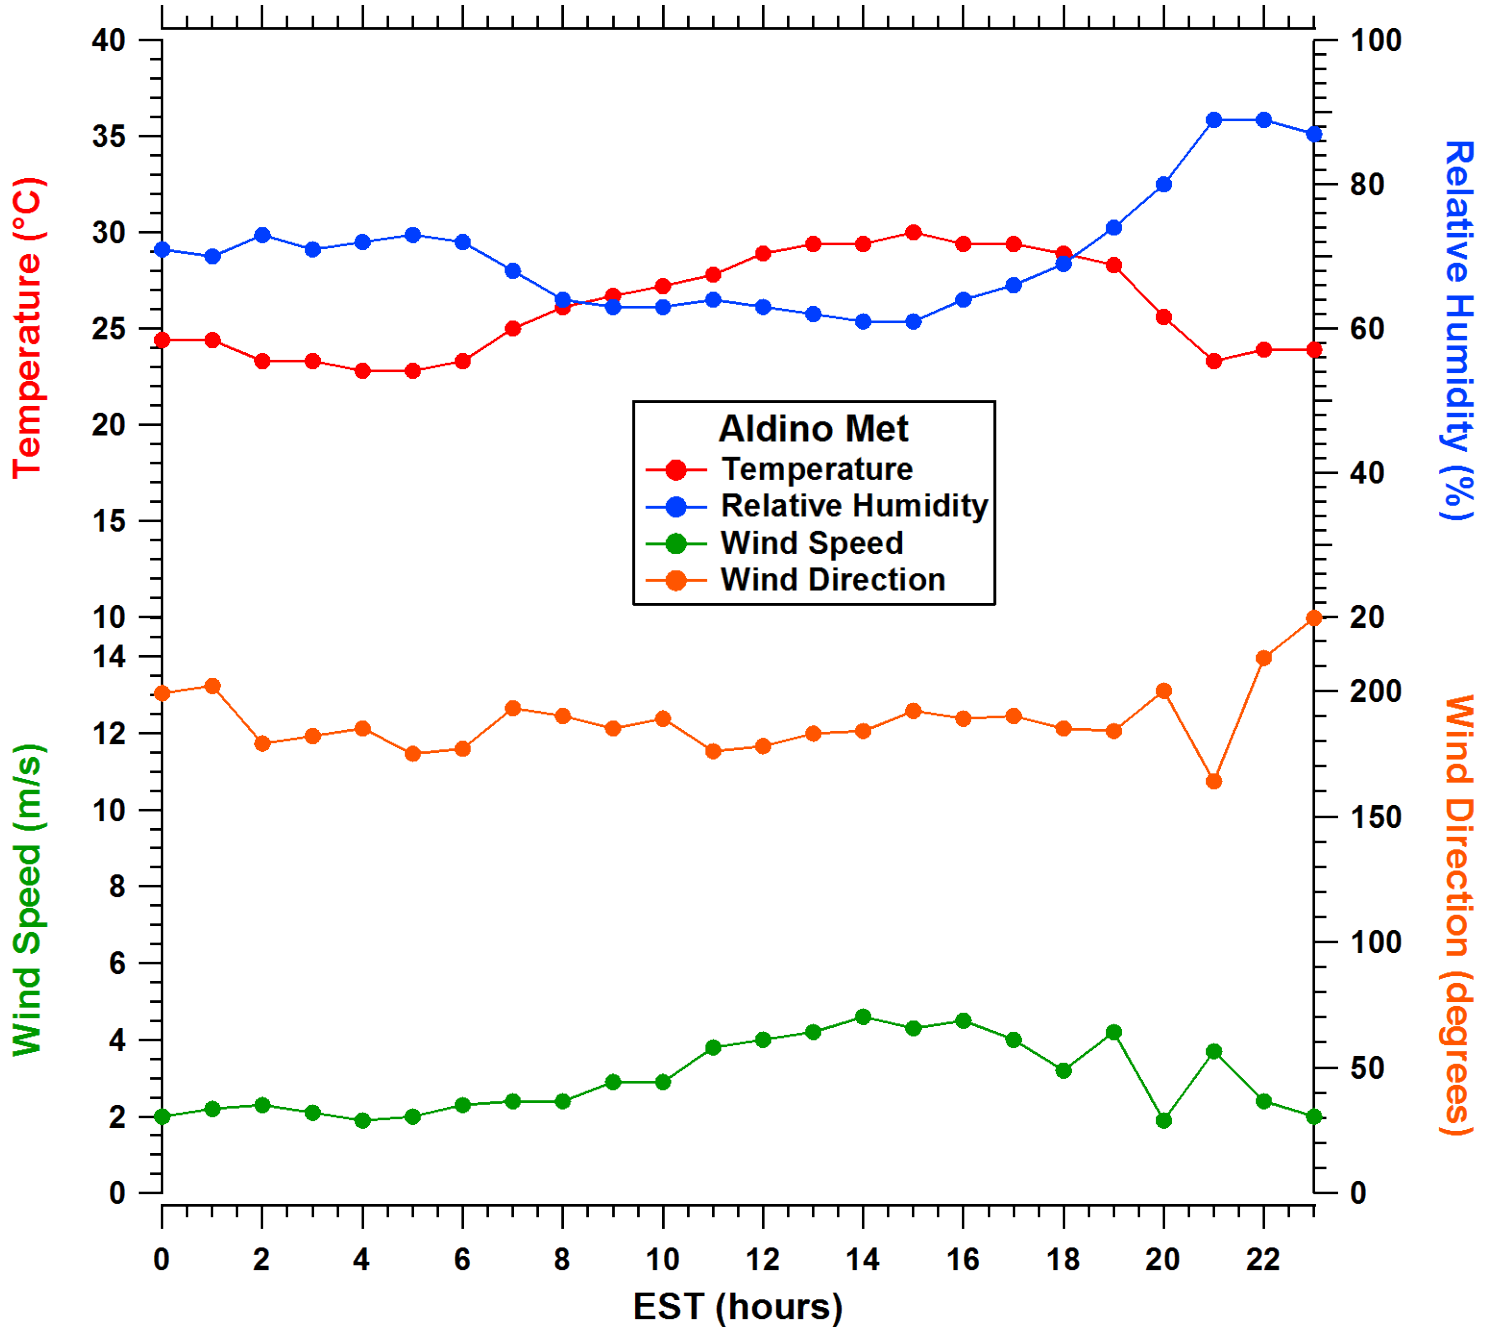

2011-07-11 MDE Ground Site Data Quick Look

All data are preliminary and subject to change

2011-07-11 MDE Ground Site Data Quick Look

All data are preliminary and subject to change

2011-07-11 MDE Ground Site Data Quick Look