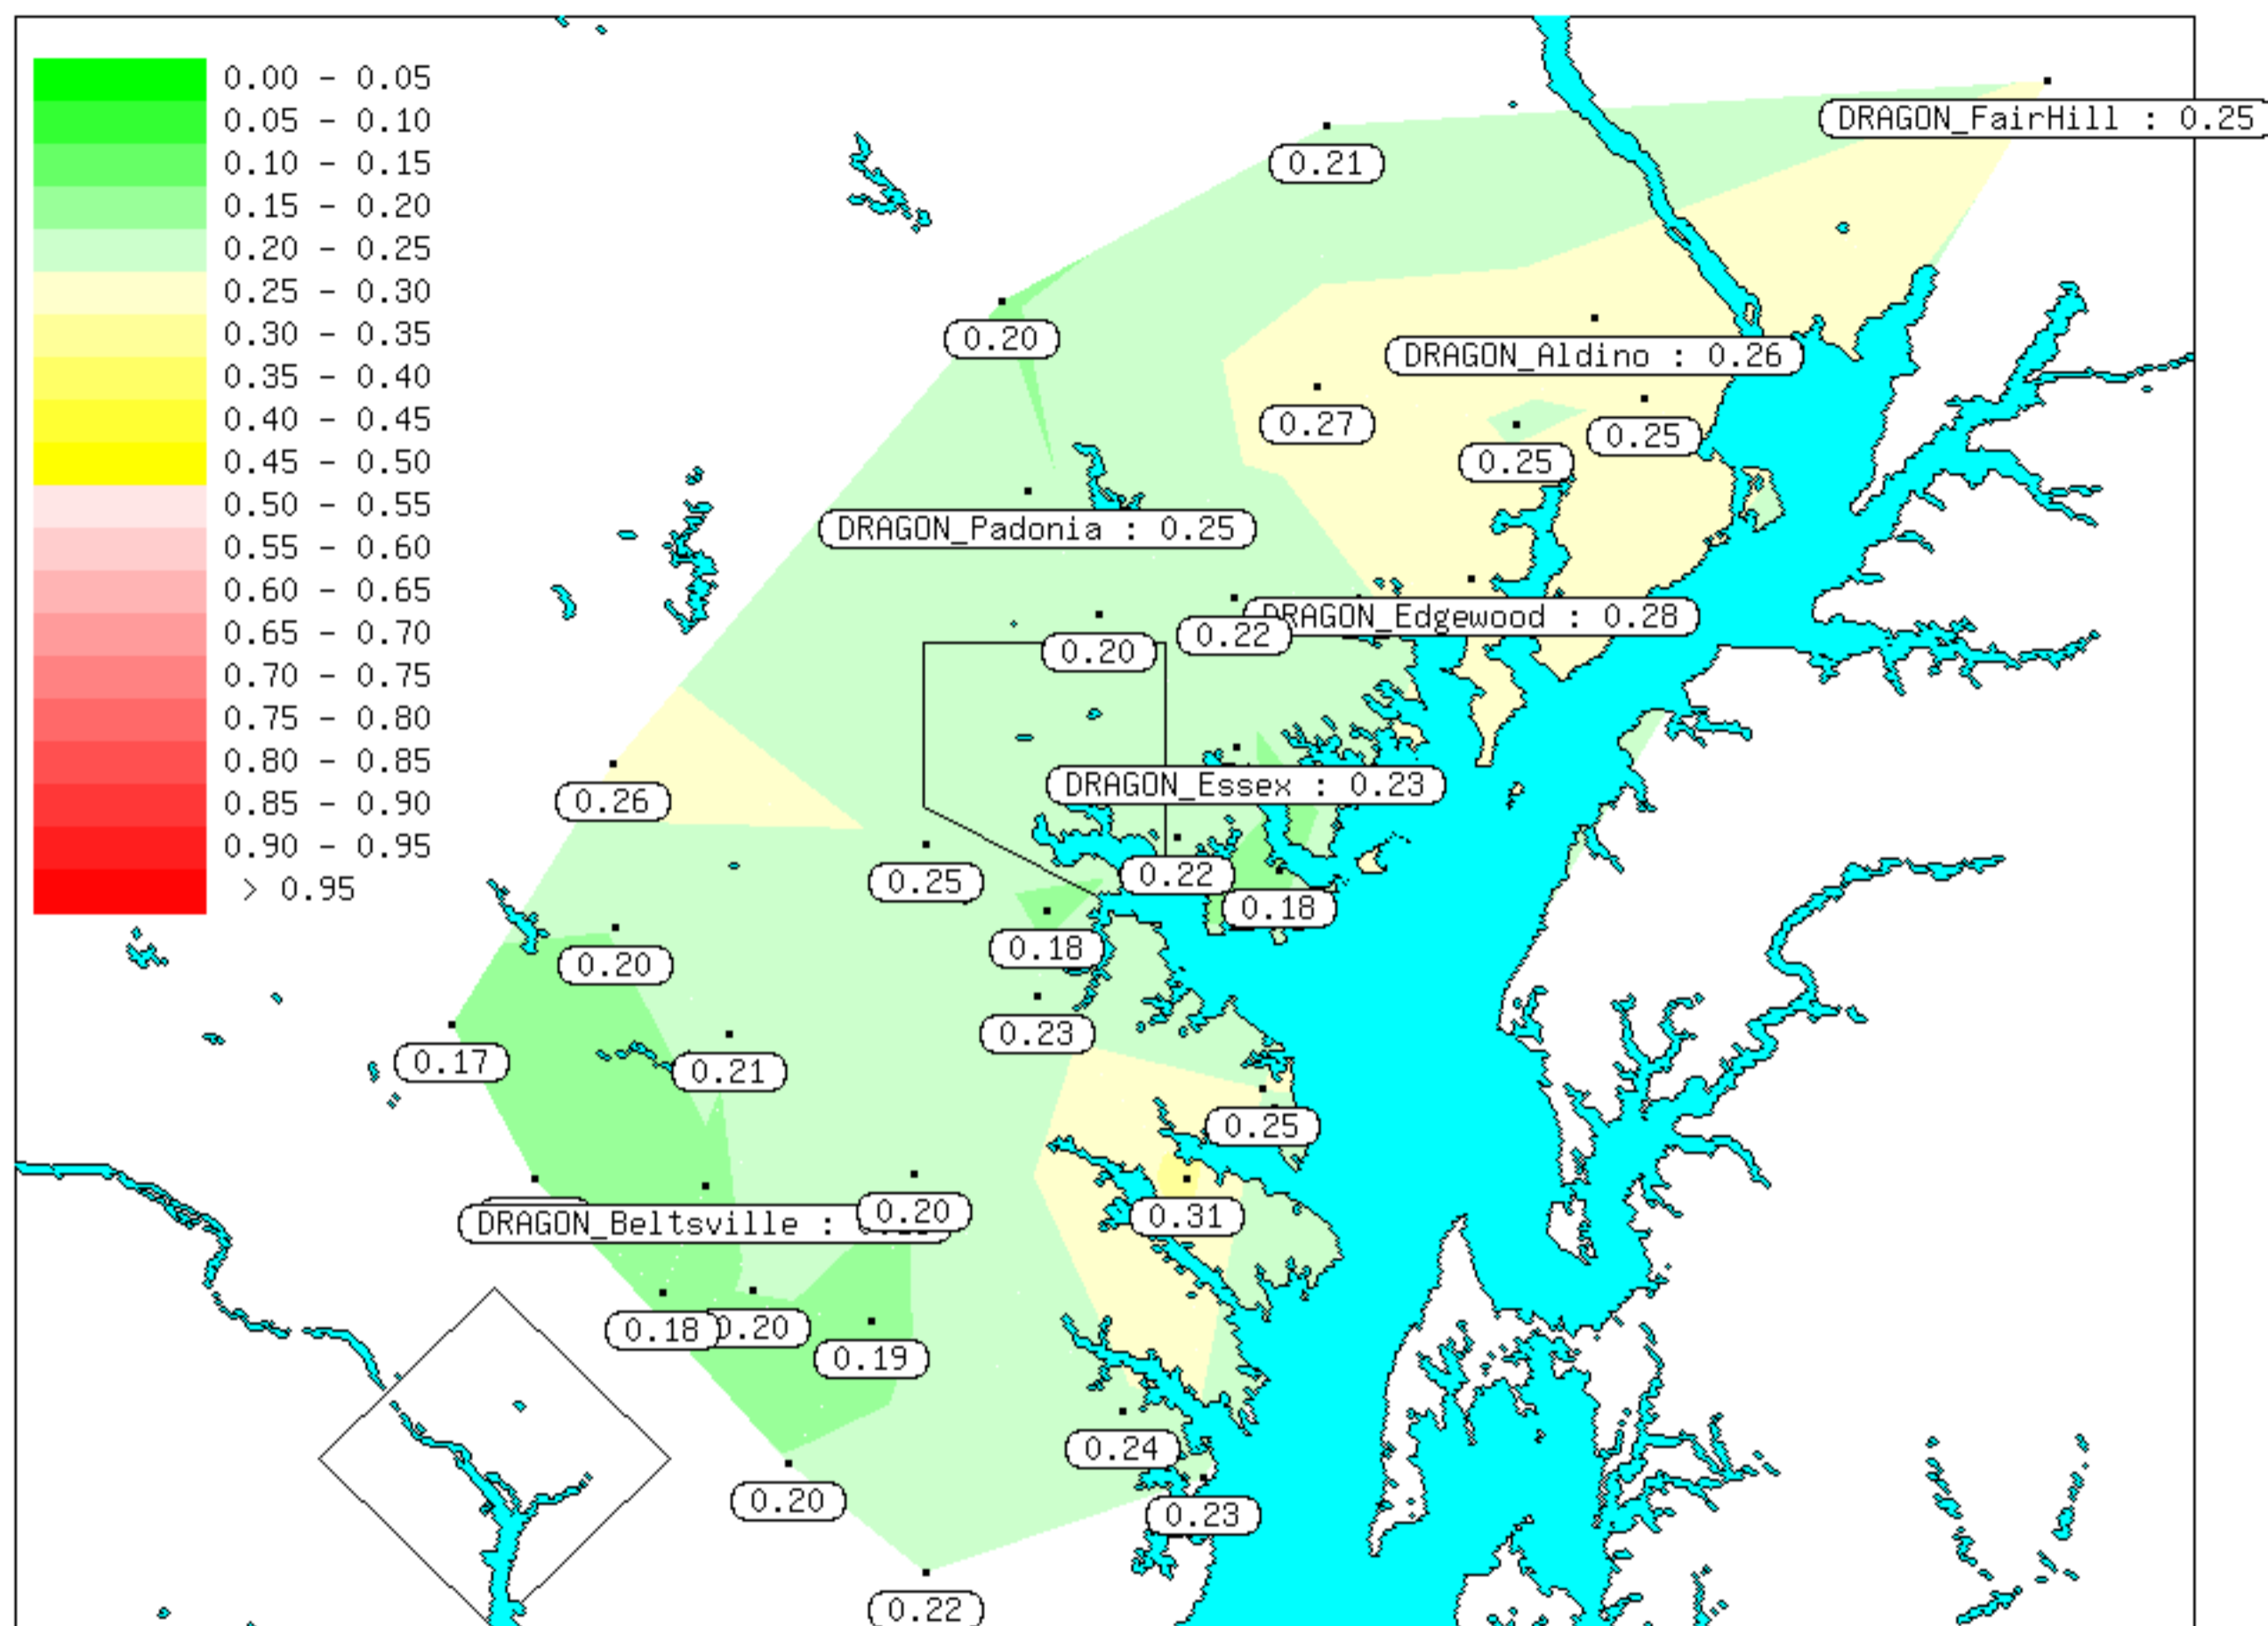

( N 39.7400, W 77.4000 )

( N 39.7400, W 75.7500 )

( N 38.7950, W 77.4000 )

( N 38.7950, W 75.7500 )

Profile Sites:

| Site              | Aot(500) | SDA(fine) | Angstrom | SSA(440) | Reff  |
|-------------------|----------|-----------|----------|----------|-------|
| DRAGON_FairHill   | 0.25     | 0.22      | 1.50     | N/A      | N/A   |
| DRAGON_Aldino     | 0.26     | 0.25      | 1.59     | 0.893    | 0.196 |
| DRAGON_Edgewood   | 0.28     | 0.23      | 1.51     | N/A      | N/A   |
| DRAGON_Padonia    | 0.25     | 0.24      | 1.61     | N/A      | 0.161 |
| DRAGON_Essex      | 0.23     | 0.22      | 1.75     | N/A      | 0.226 |
| DRAGON_Beltsville | 0.18     | 0.14      | 1.32     | N/A      | 0.149 |
| Easton_Airport    | 0.22     | 0.22      | 1.79     | N/A      | N/A   |
| DRAGON_WileyFord  | 0.18     | 0.11      | 1.41     | N/A      | N/A   |