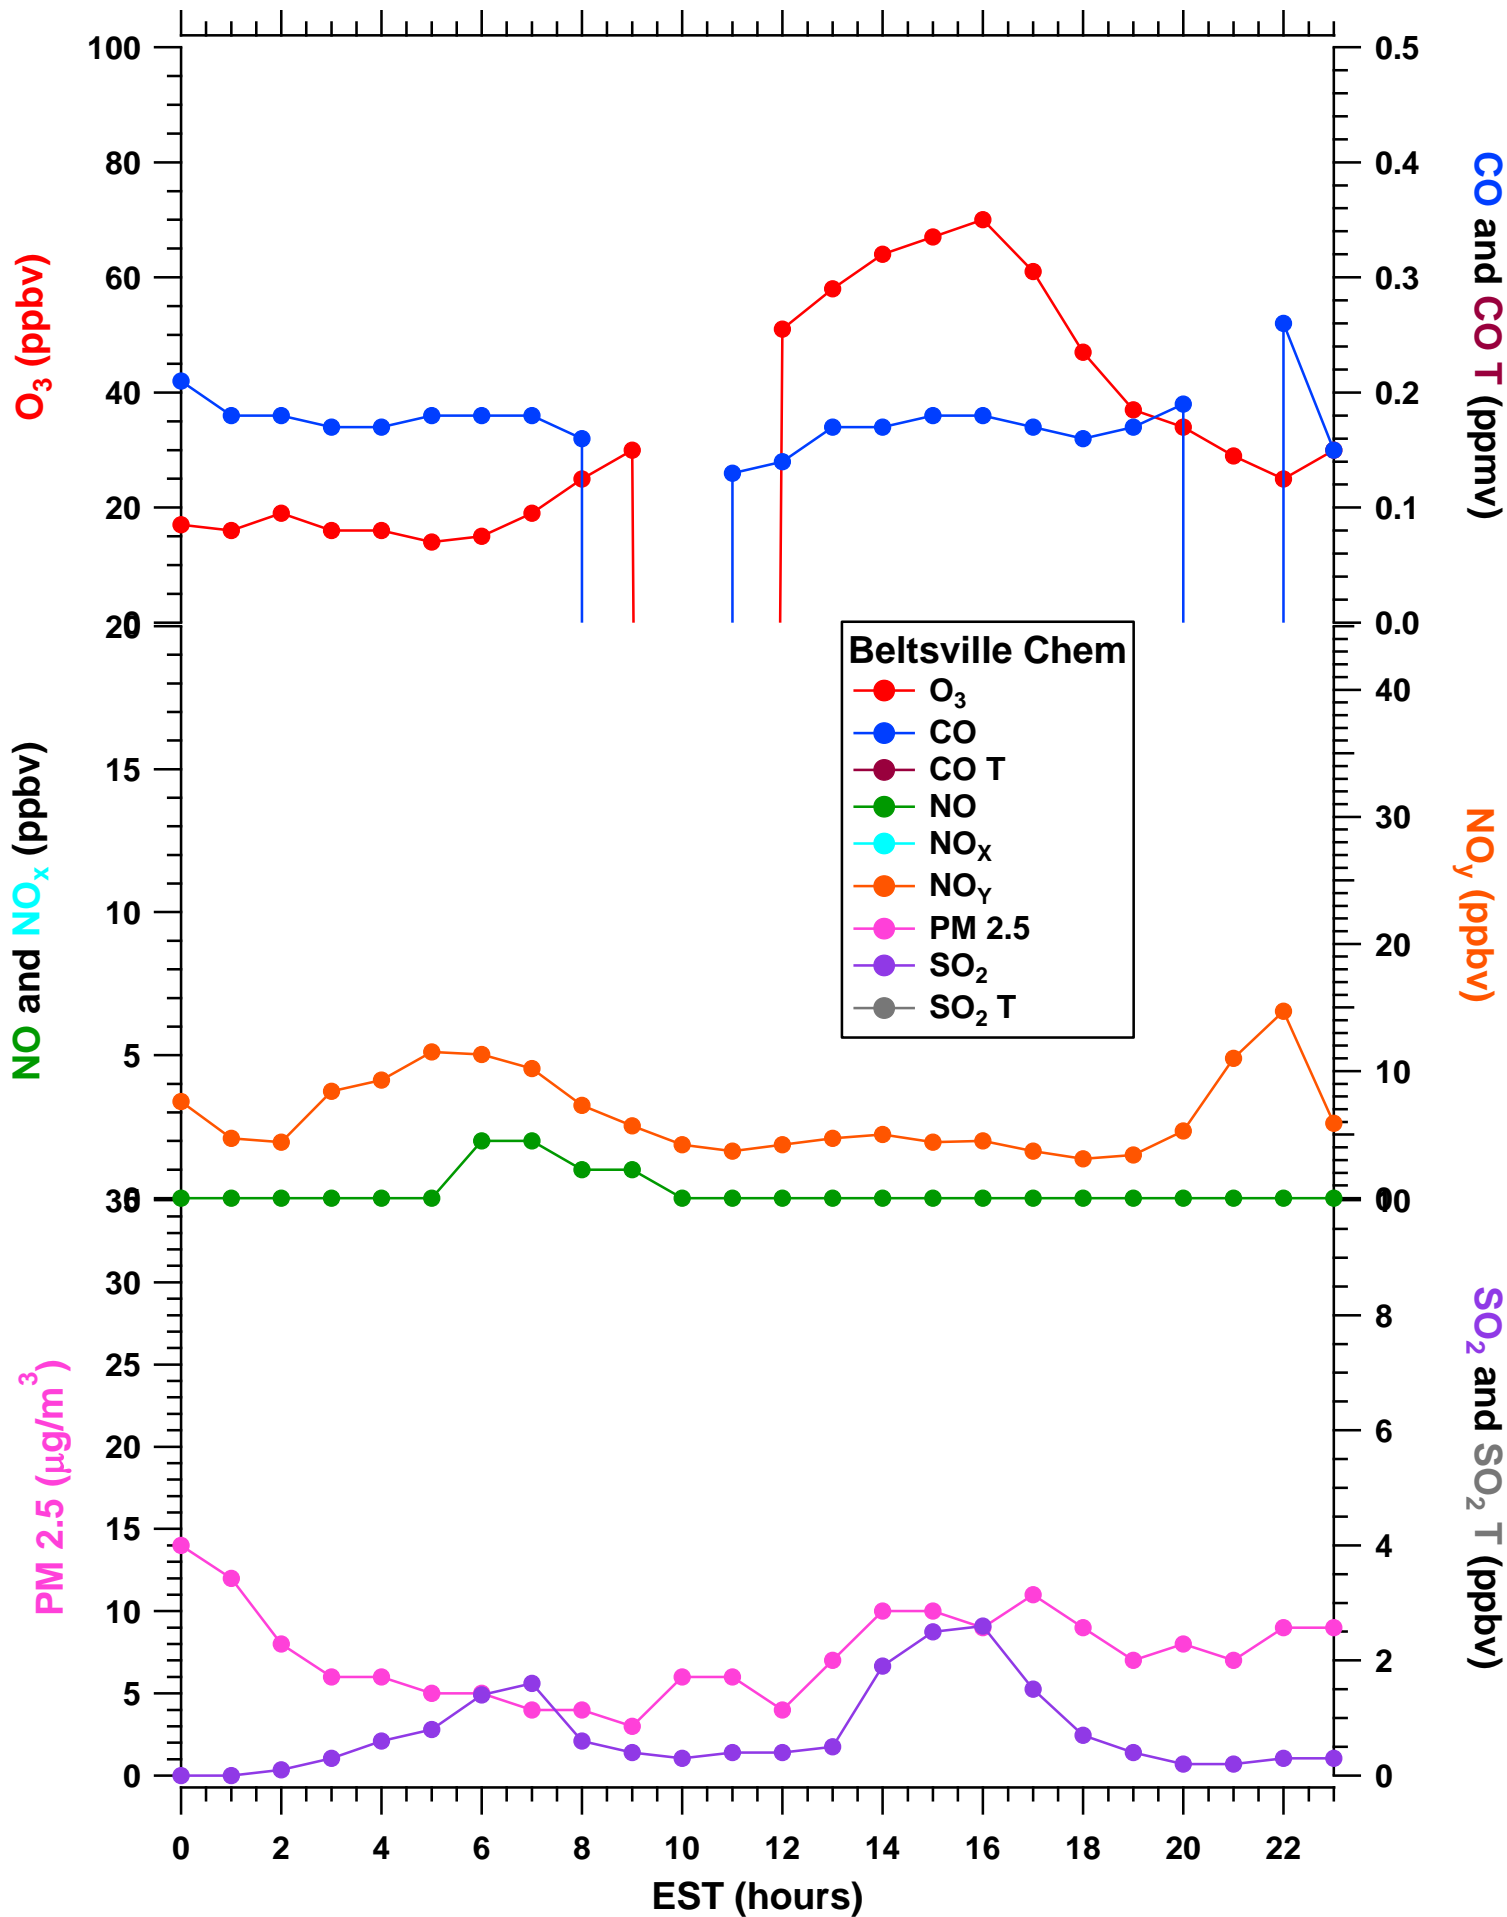

2011-07-14 MDE Ground Site Data Quick Look

All data are preliminary and subject to change