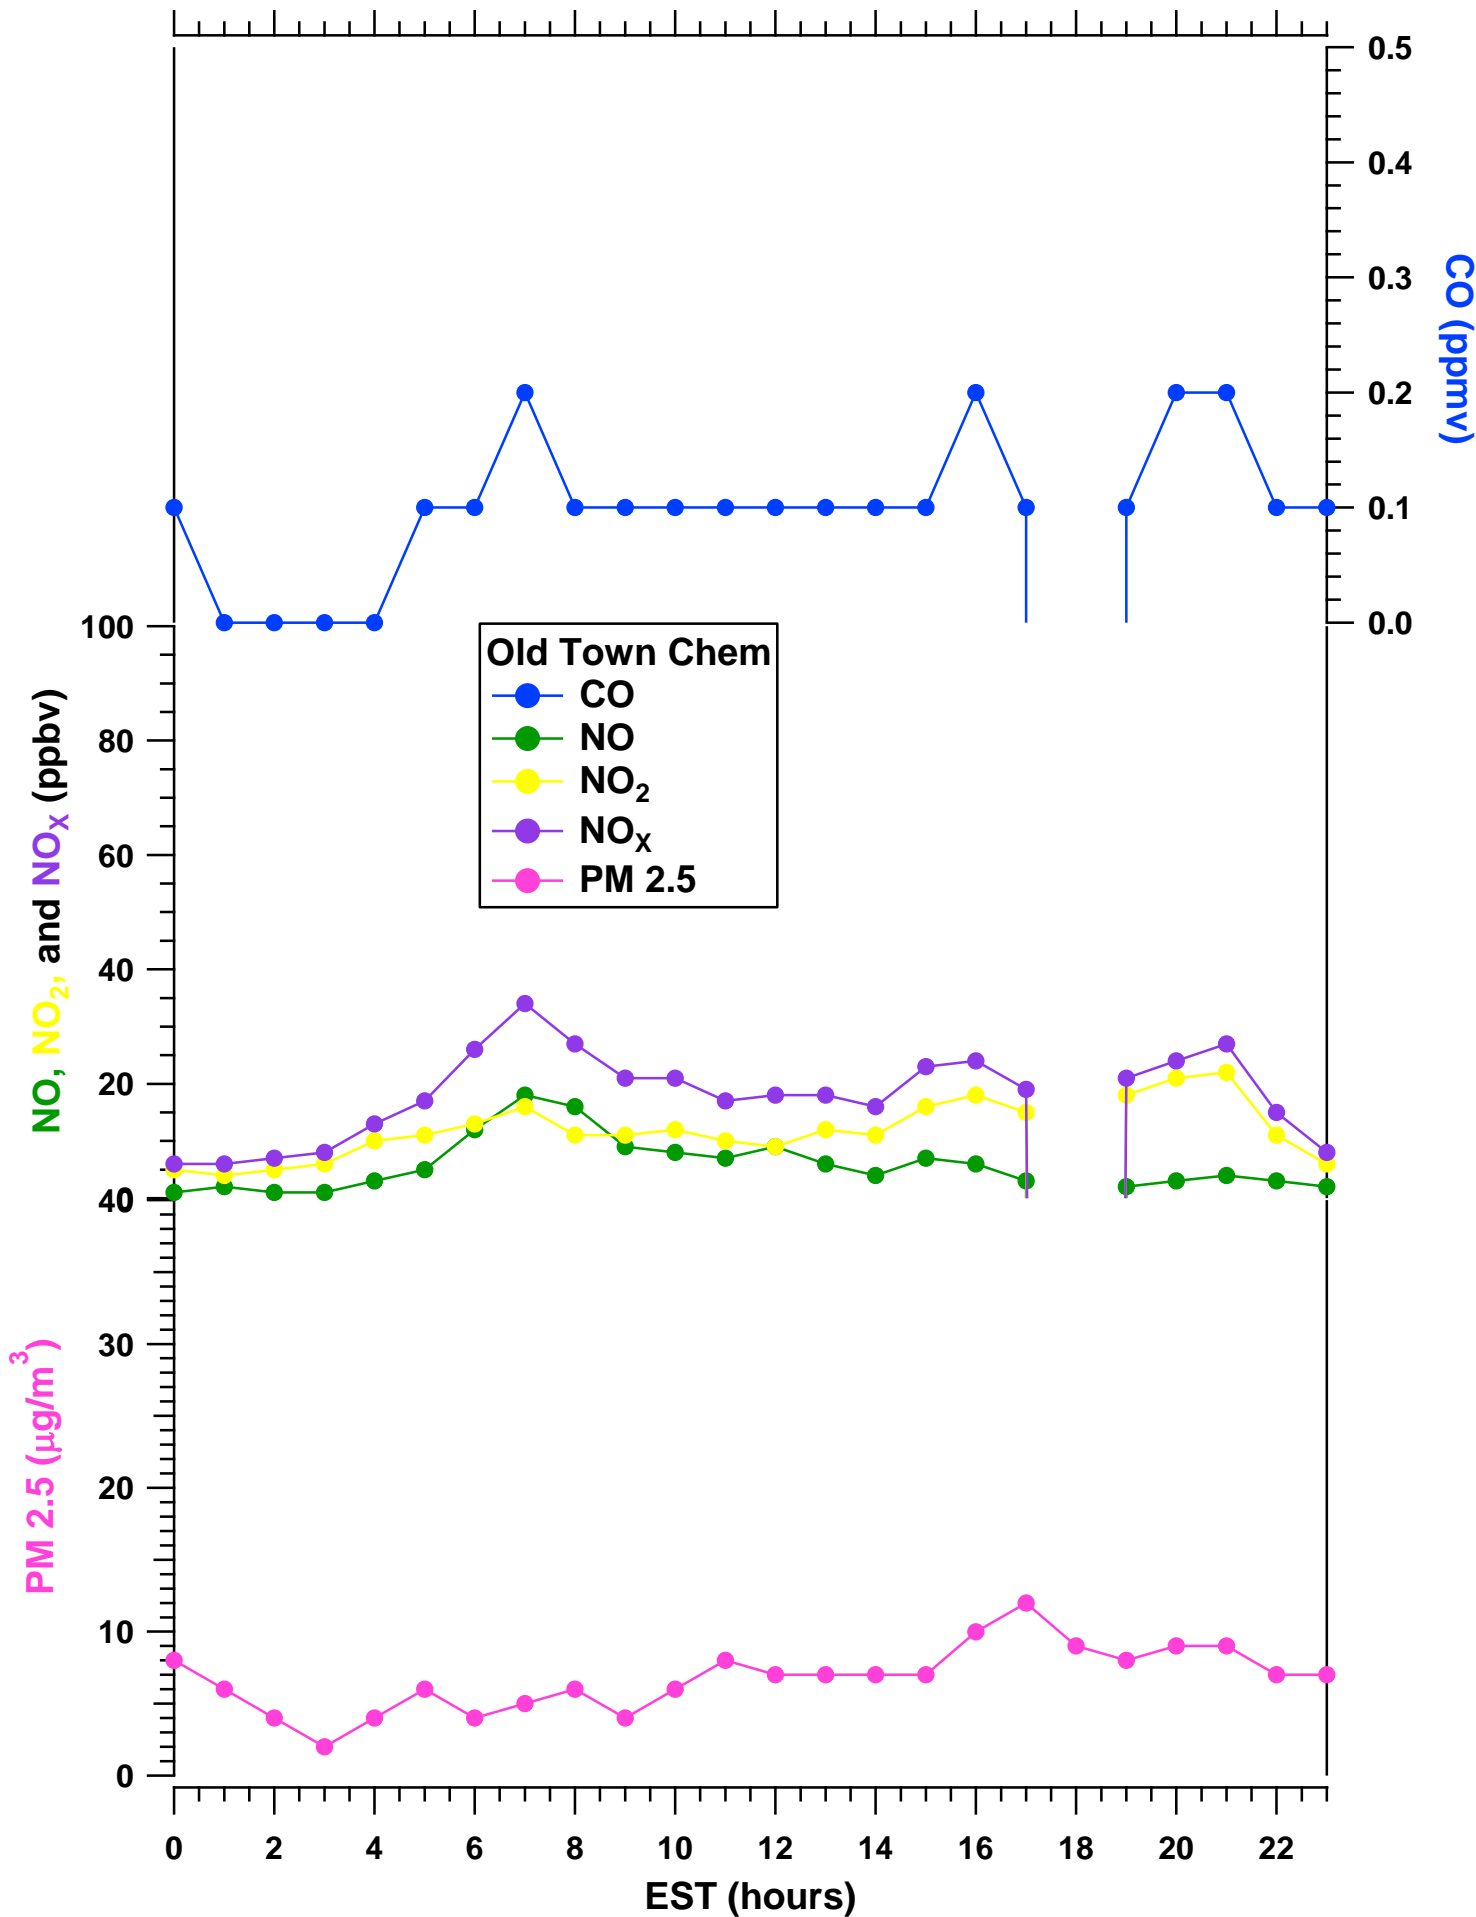

2011-07-14 MDE Ground Site Data Quick Look

All data are preliminary and subject to change