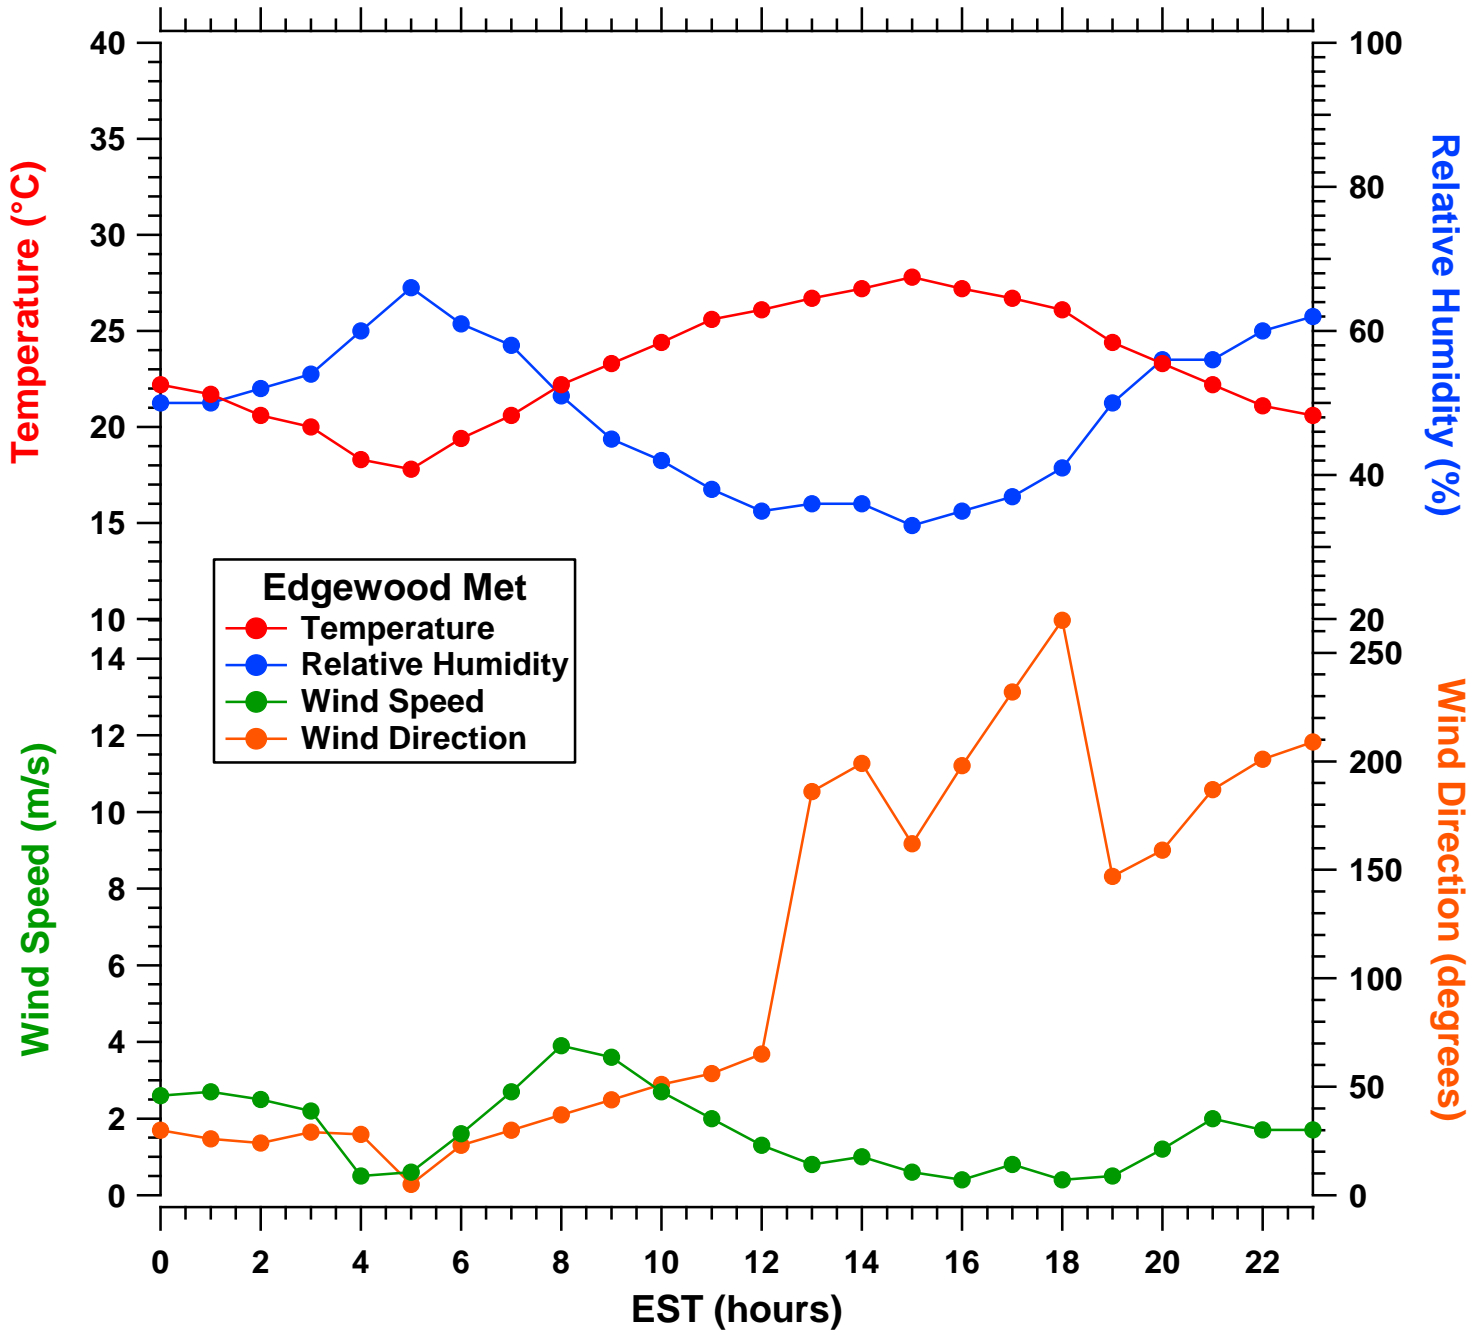

2011-07-14 MDE Ground Site Data Quick Look

All data are preliminary and subject to change