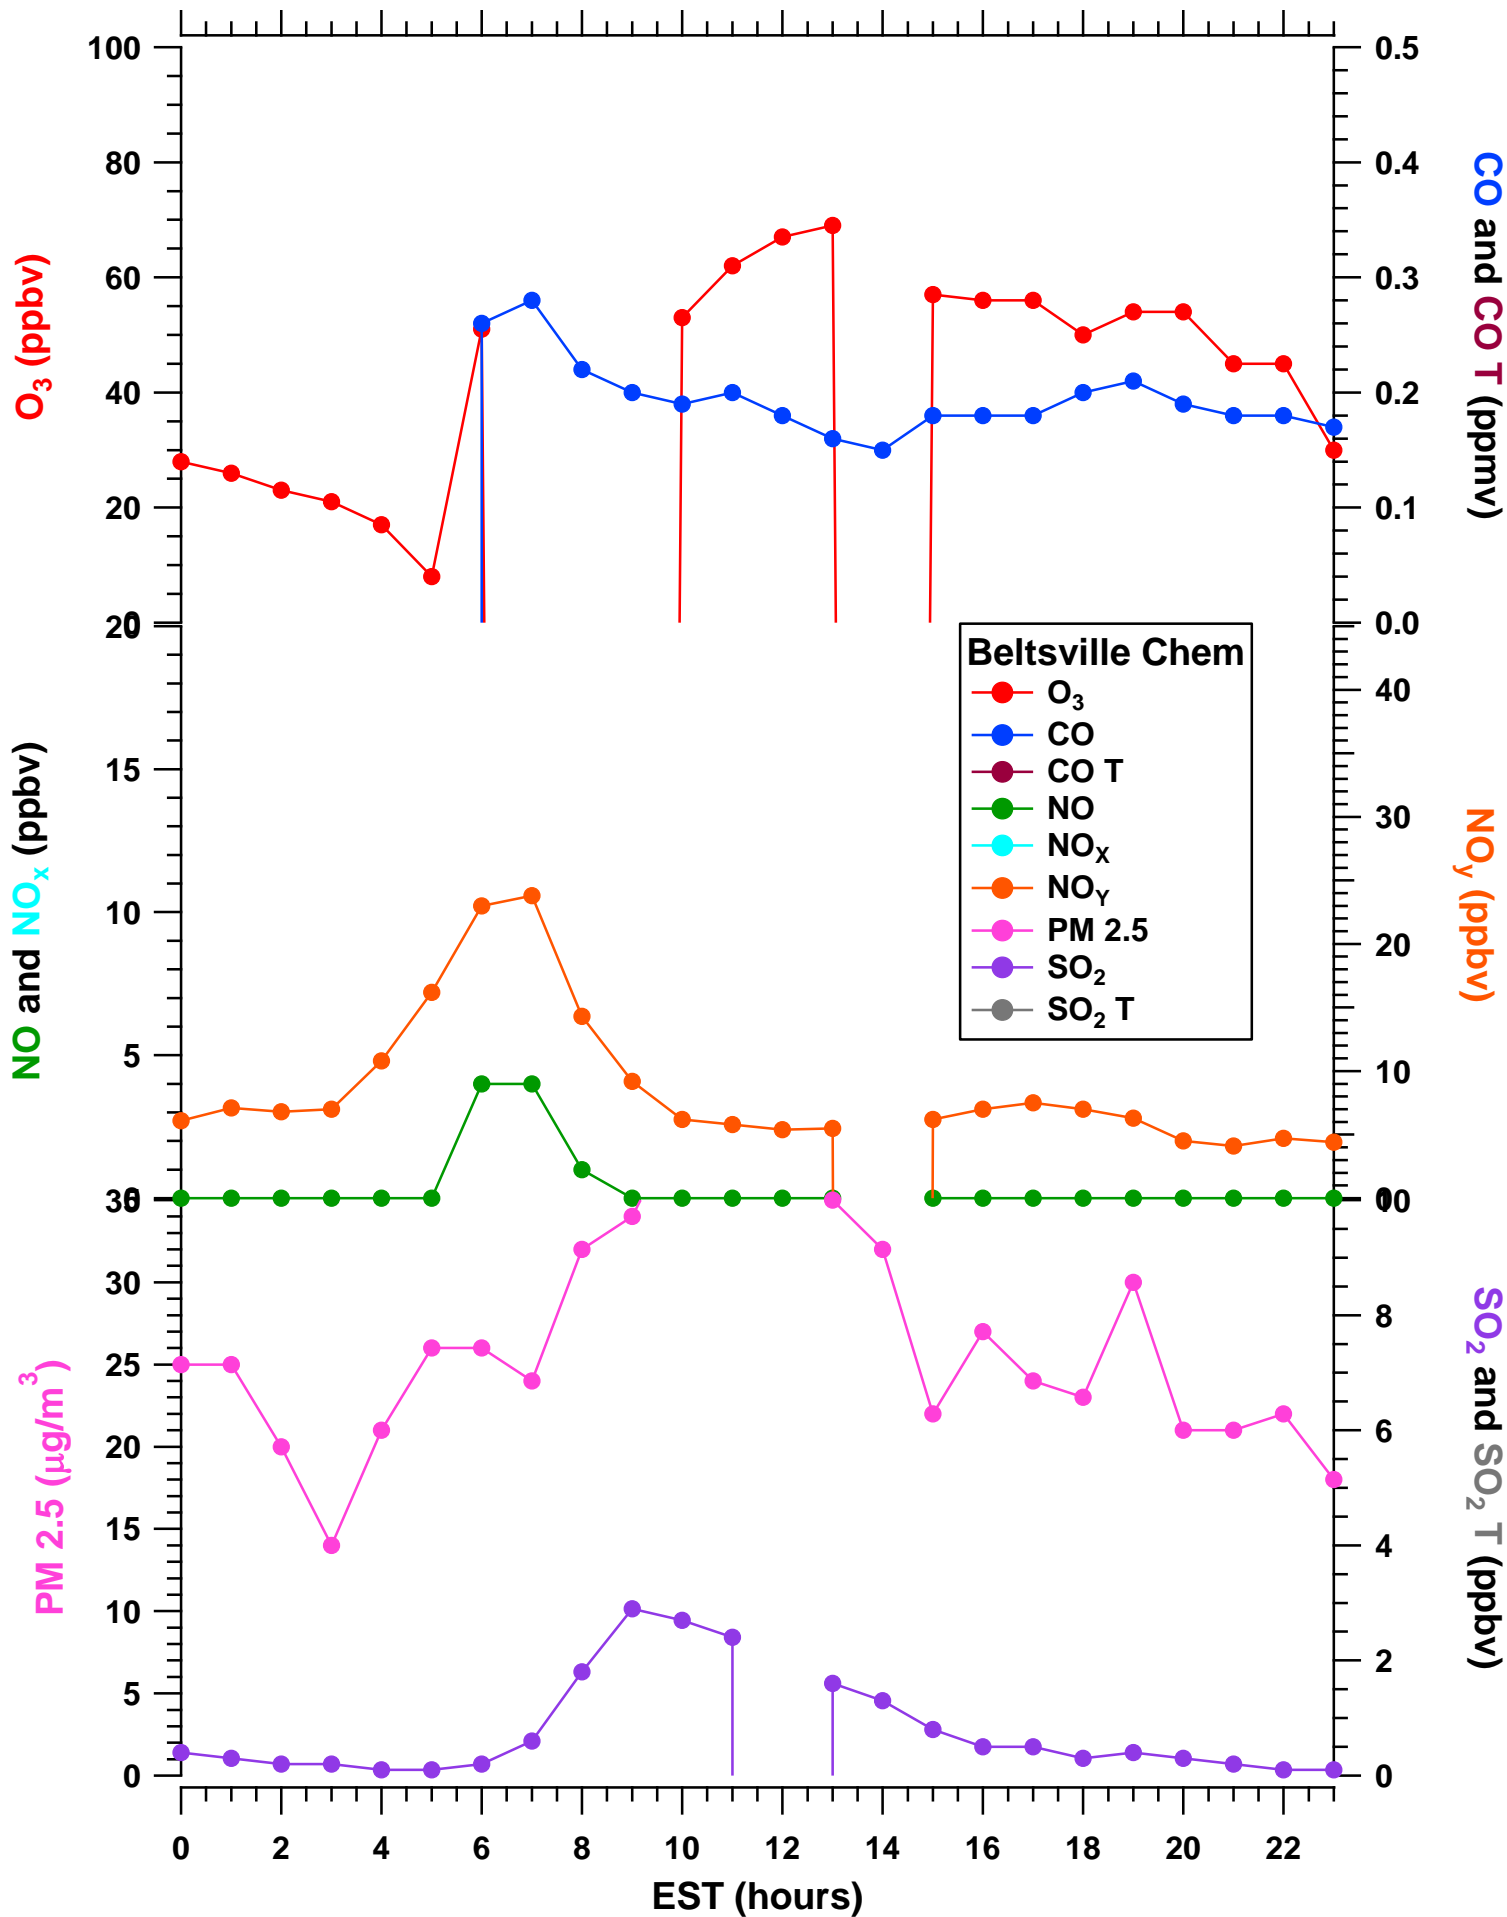

2011-07-19 MDE Ground Site Data Quick Look

All data are preliminary and subject to change