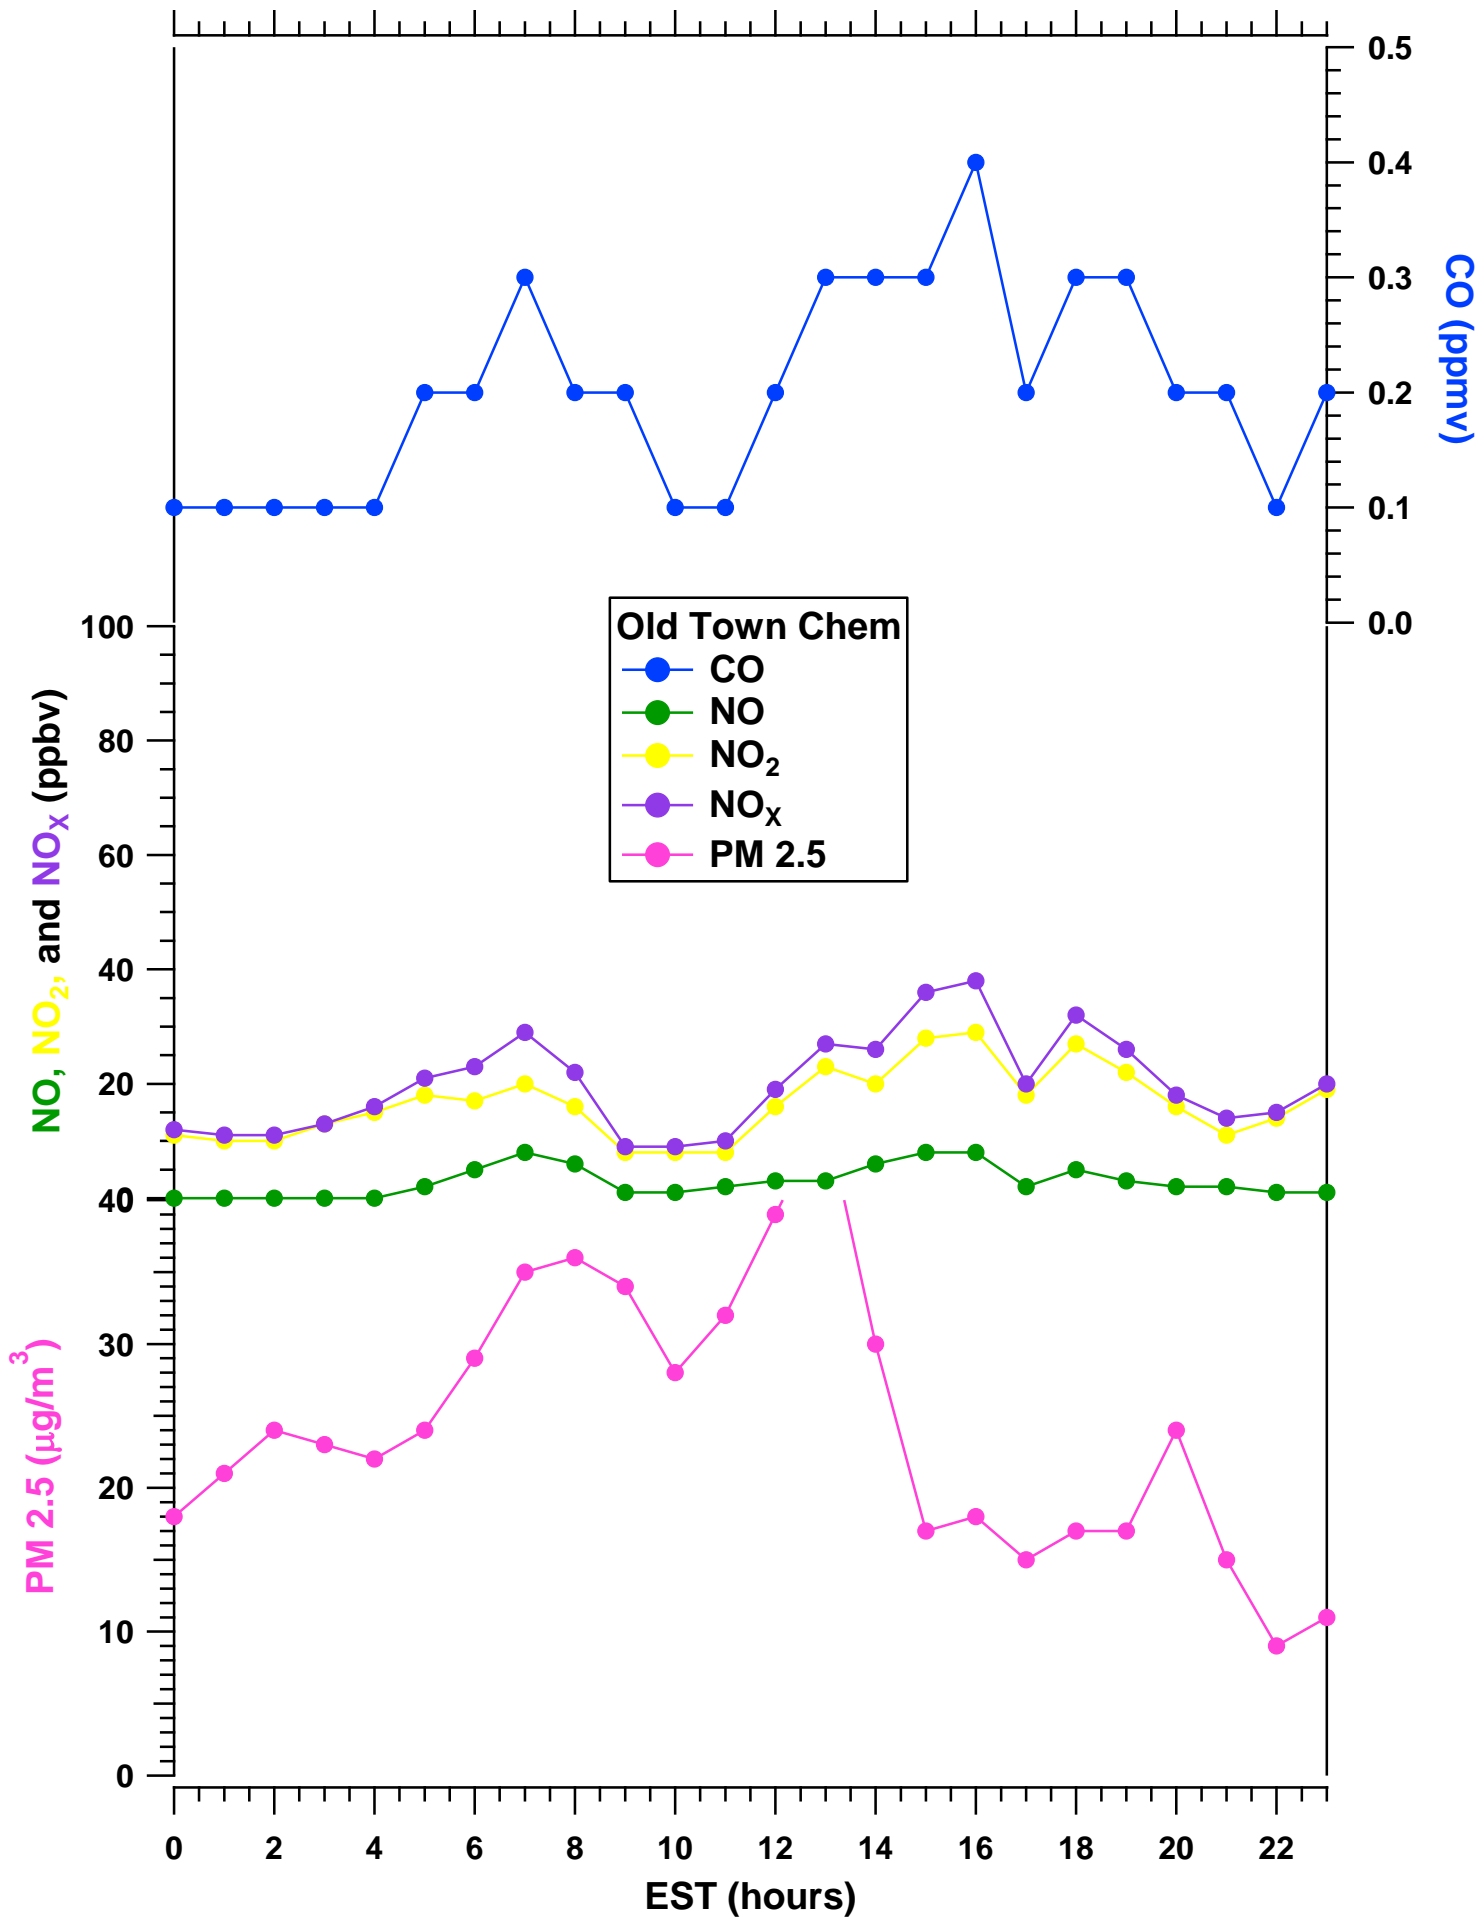

2011-07-19 MDE Ground Site Data Quick Look

All data are preliminary and subject to change