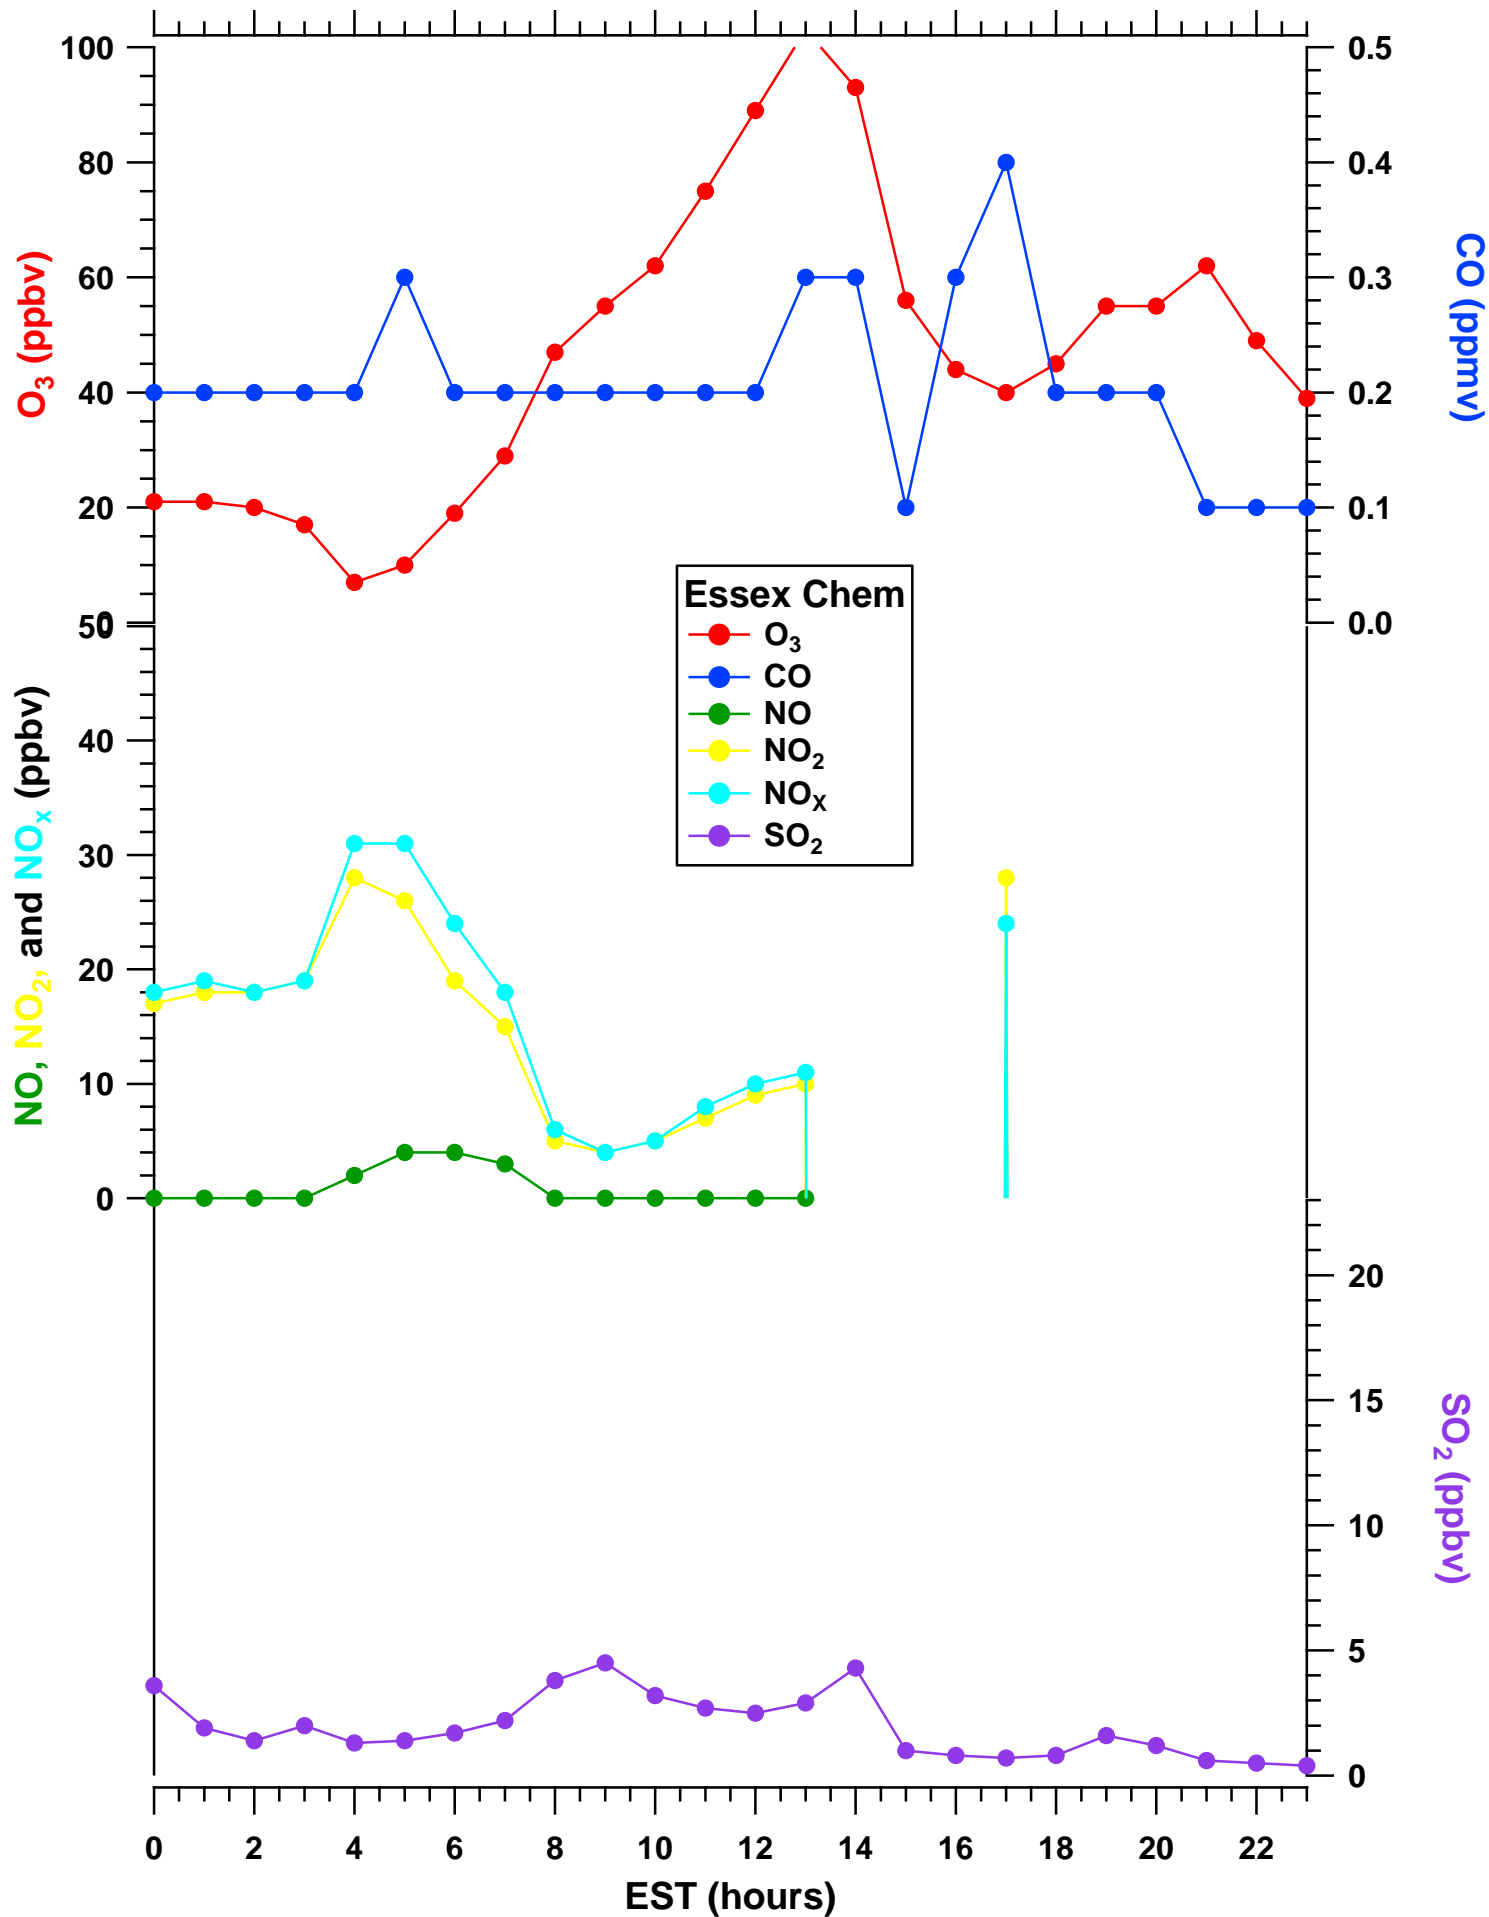

2011-07-19 MDE Ground Site Data Quick Look

All data are preliminary and subject to change