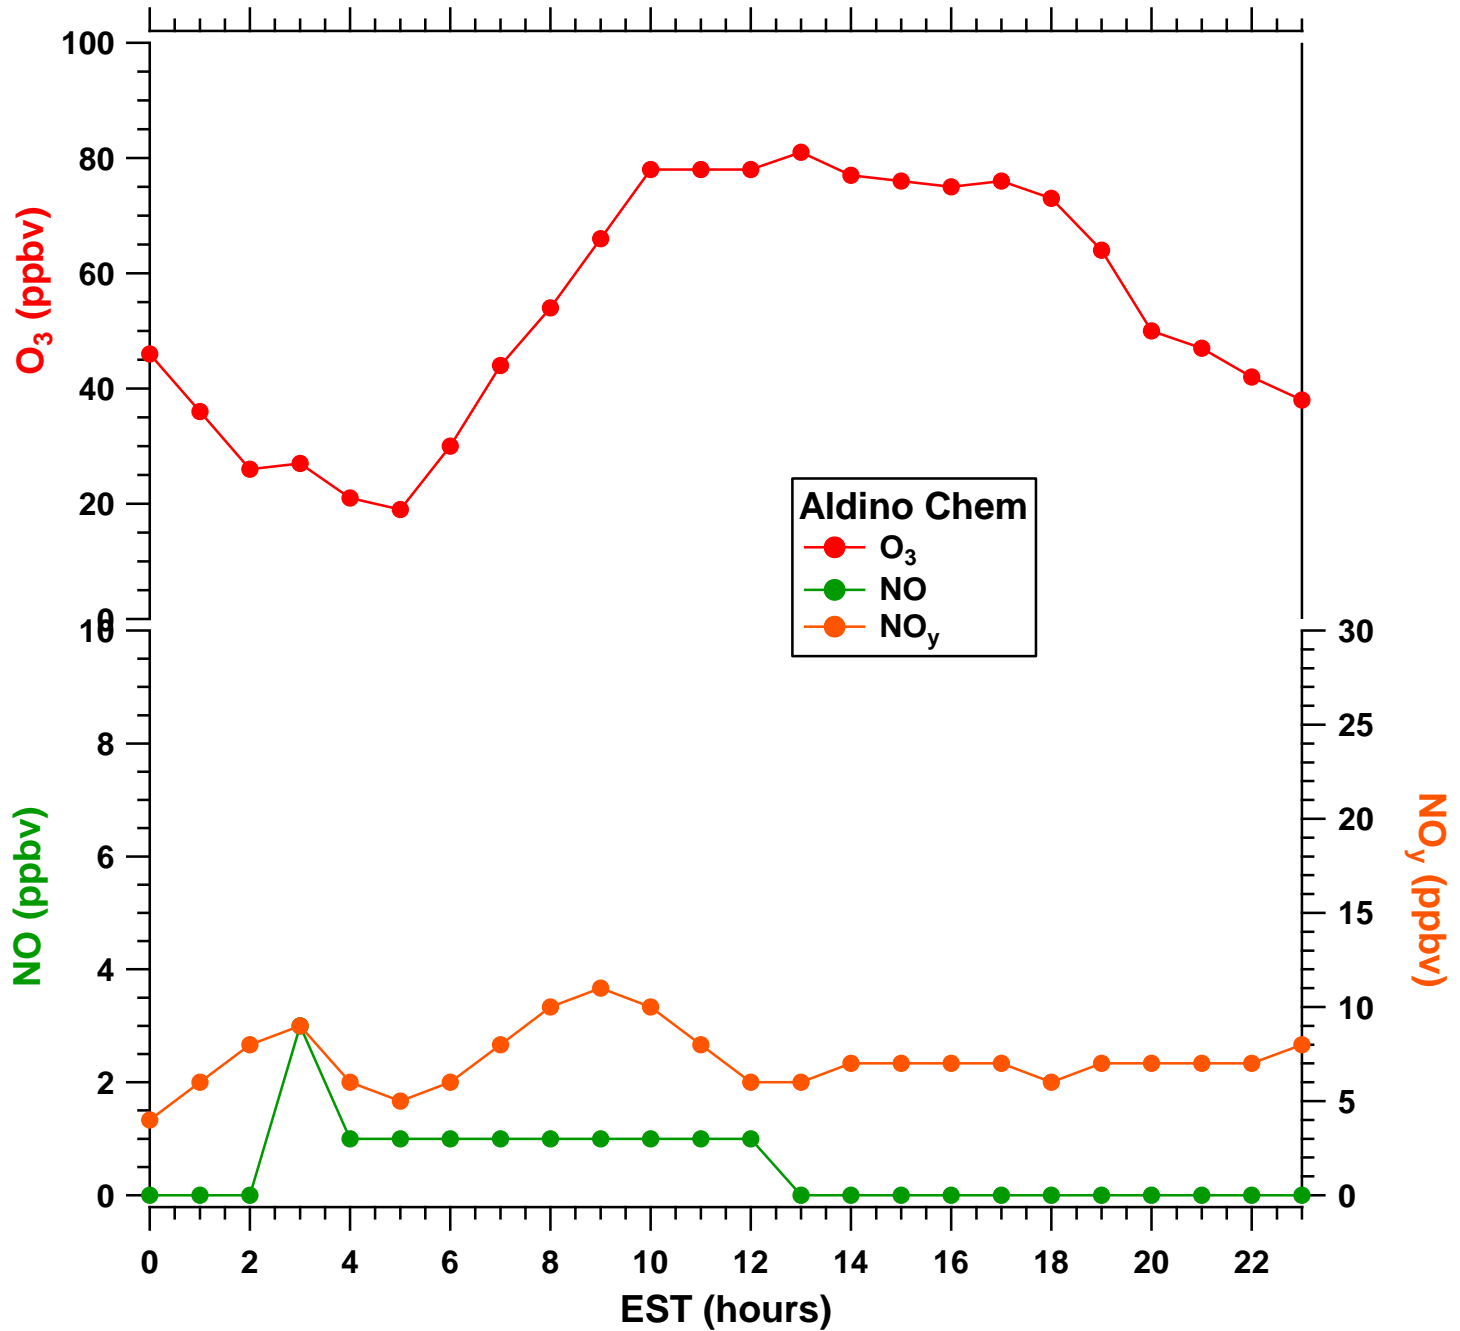

2011-07-20 MDE Ground Site Data Quick Look

All data are preliminary and subject to change

2011-07-20 MDE Ground Site Data Quick Look

All data are preliminary and subject to change

2011-07-20 MDE Ground Site Data Quick Look

All data are preliminary and subject to change

2011-07-20 MDE Ground Site Data Quick Look

All data are preliminary and subject to change

2011-07-20 MDE Ground Site Data Quick Look

All data are preliminary and subject to change