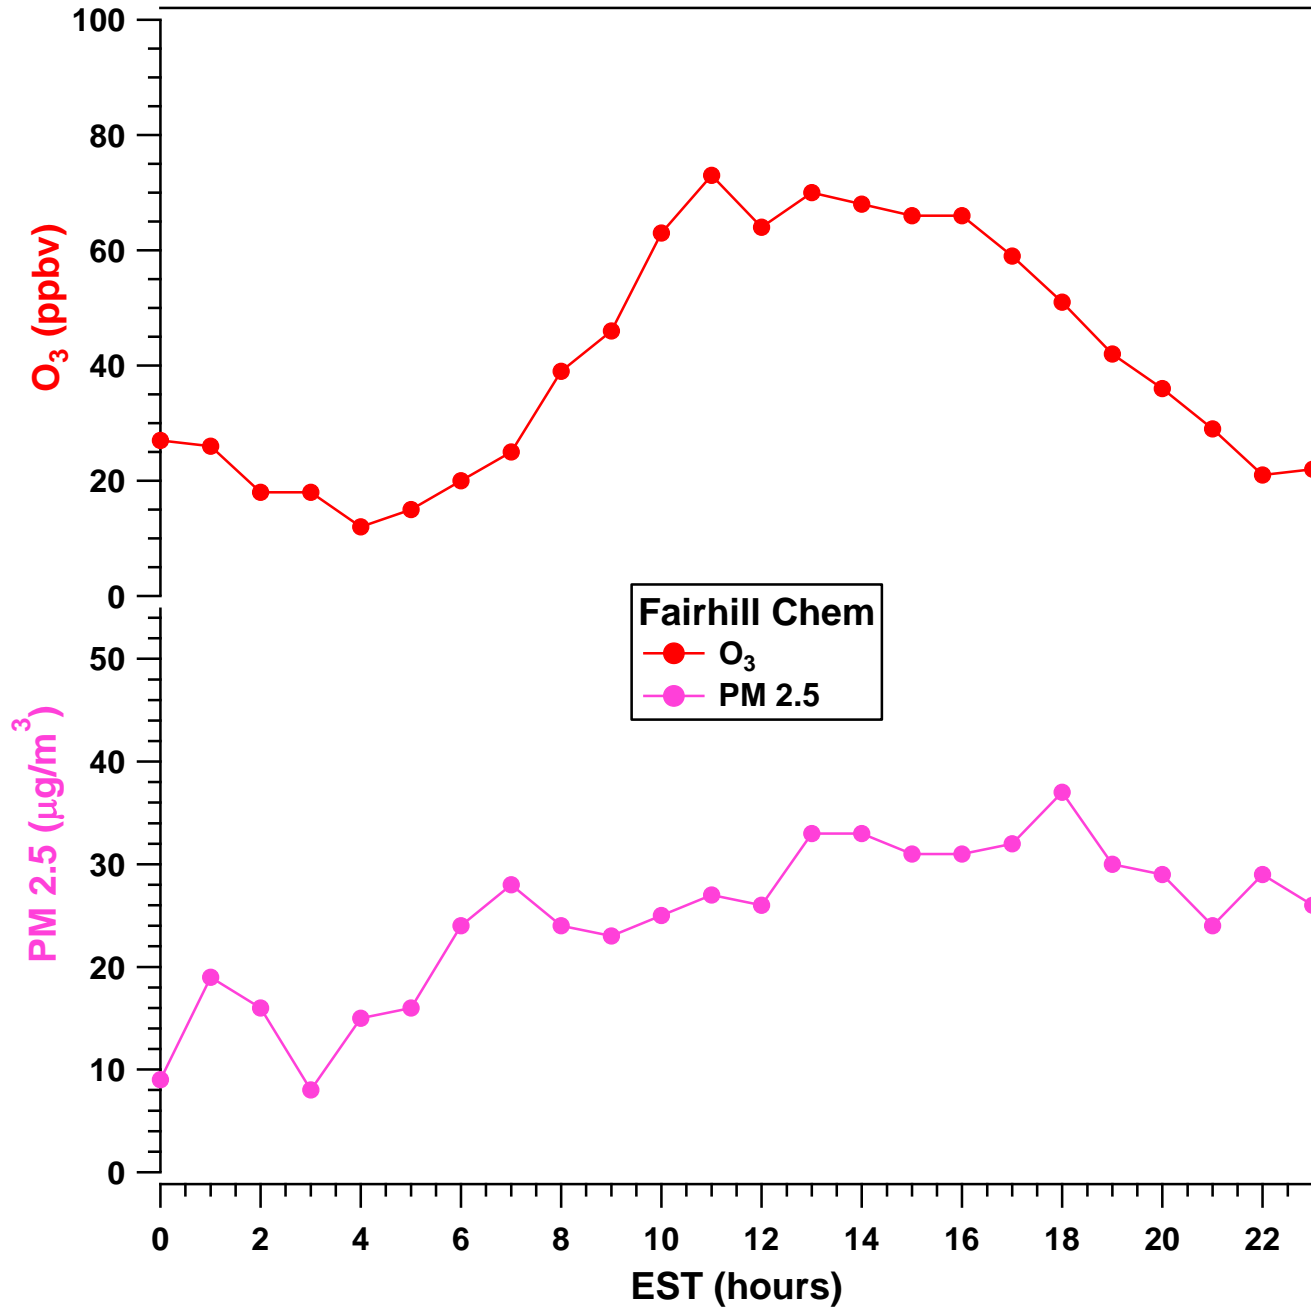

2011-07-20 MDE Ground Site Data Quick Look

All data are preliminary and subject to change

2011-07-20 MDE Ground Site Data Quick Look

All data are preliminary and subject to change

2011-07-20 MDE Ground Site Data Quick Look