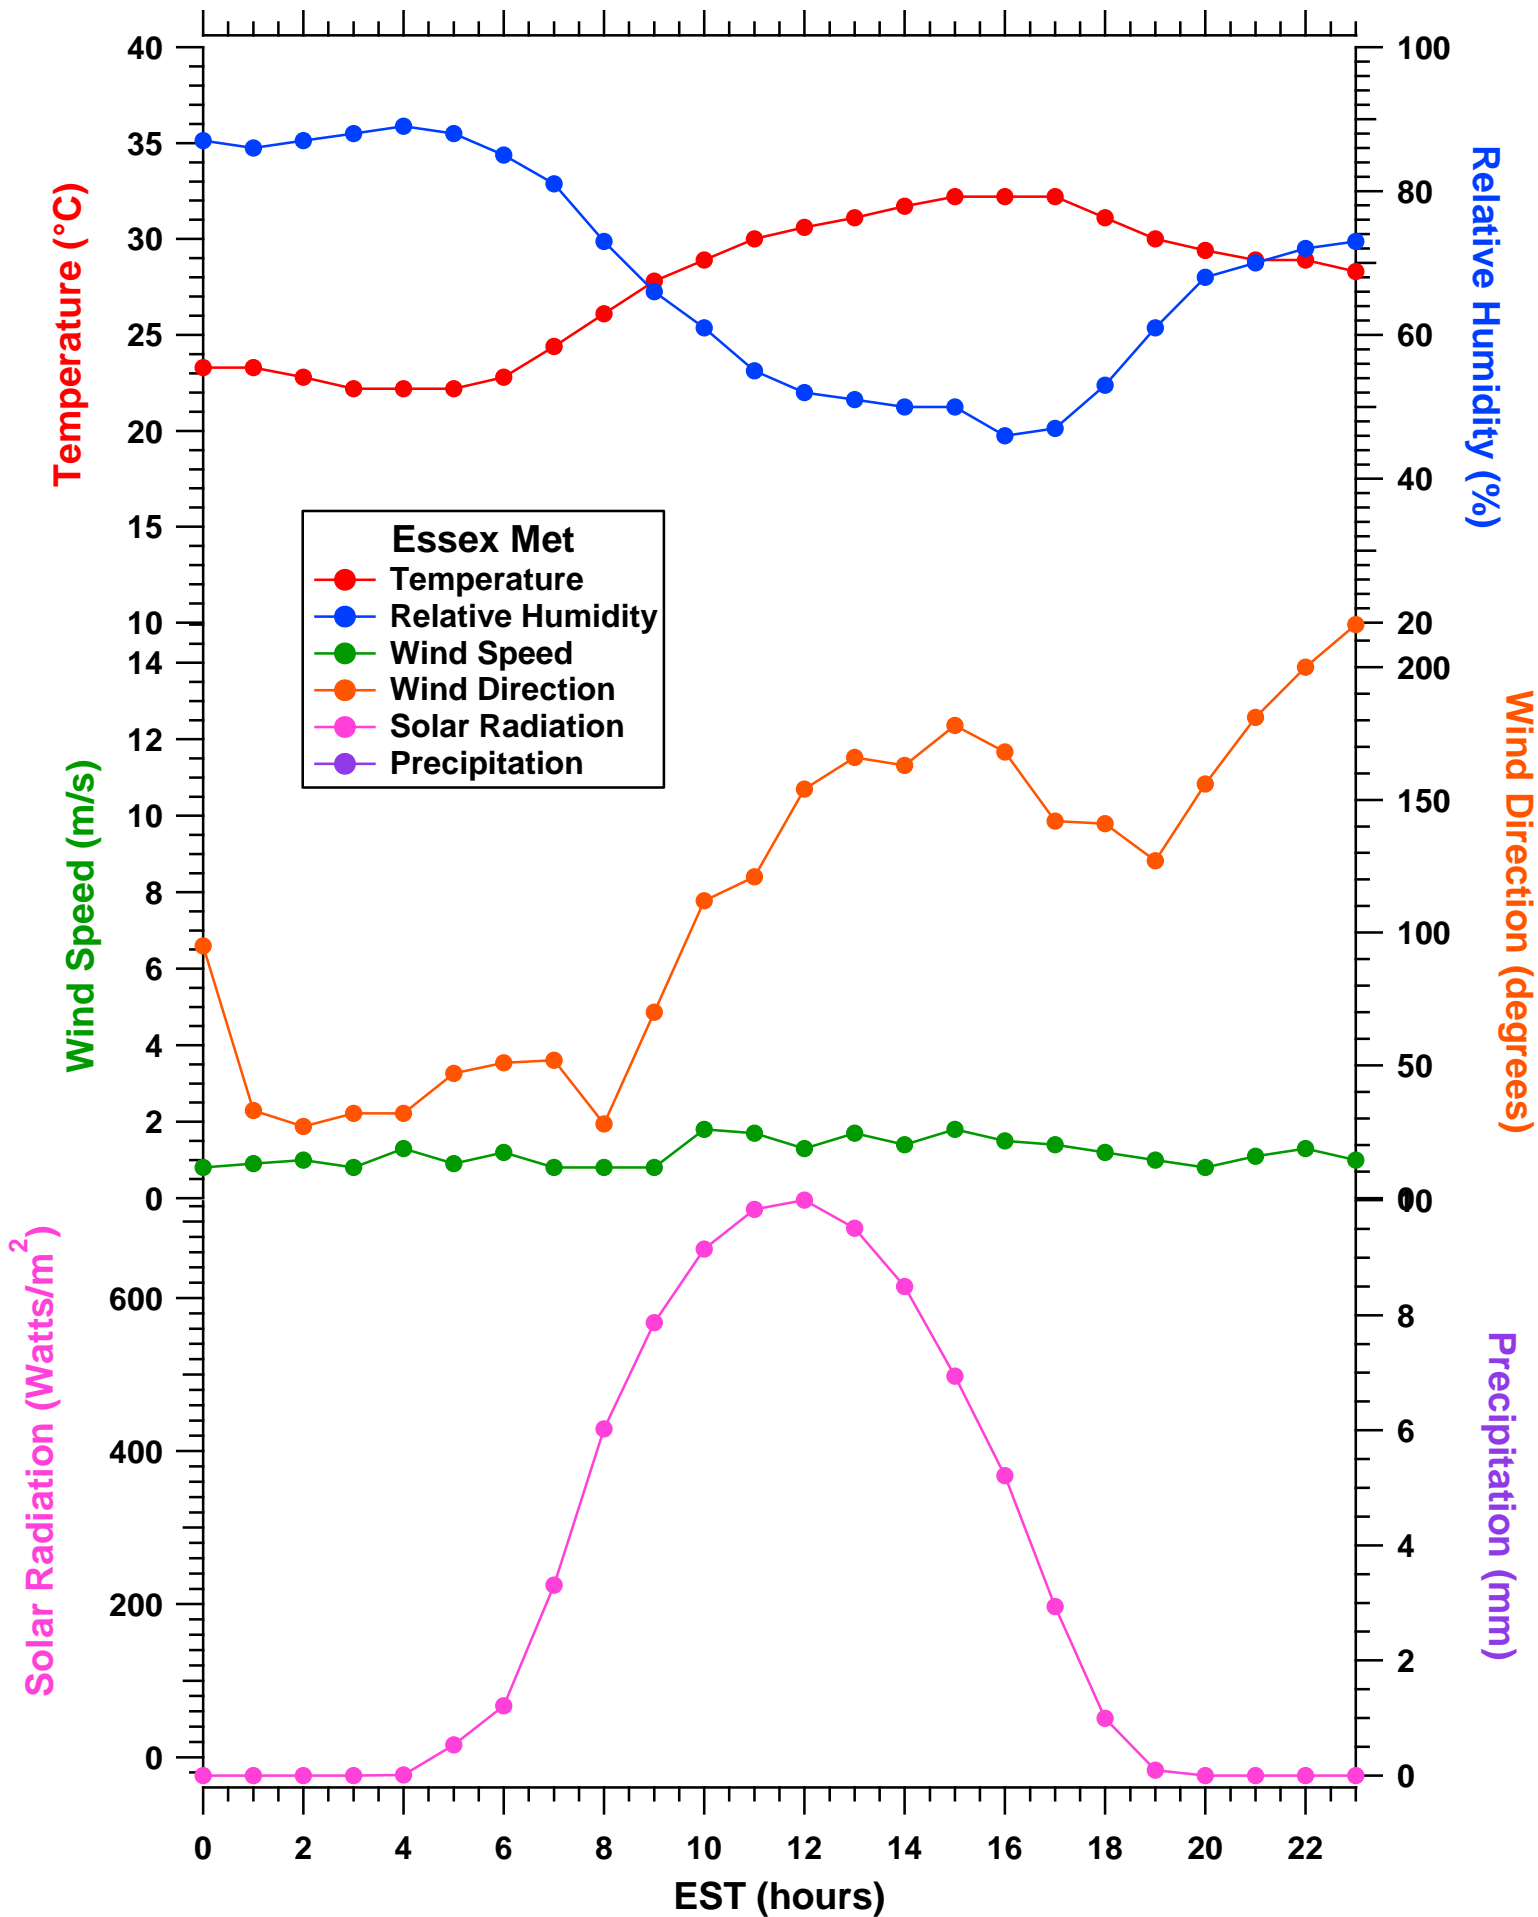

2011-07-20 MDE Ground Site Data Quick Look

All data are preliminary and subject to change

2011-07-20 MDE Ground Site Data Quick Look

All data are preliminary and subject to change

2011-07-20 MDE Ground Site Data Quick Look

All data are preliminary and subject to change

2011-07-20 MDE Ground Site Data Quick Look

All data are preliminary and subject to change

2011-07-20 MDE Ground Site Data Quick Look

All data are preliminary and subject to change