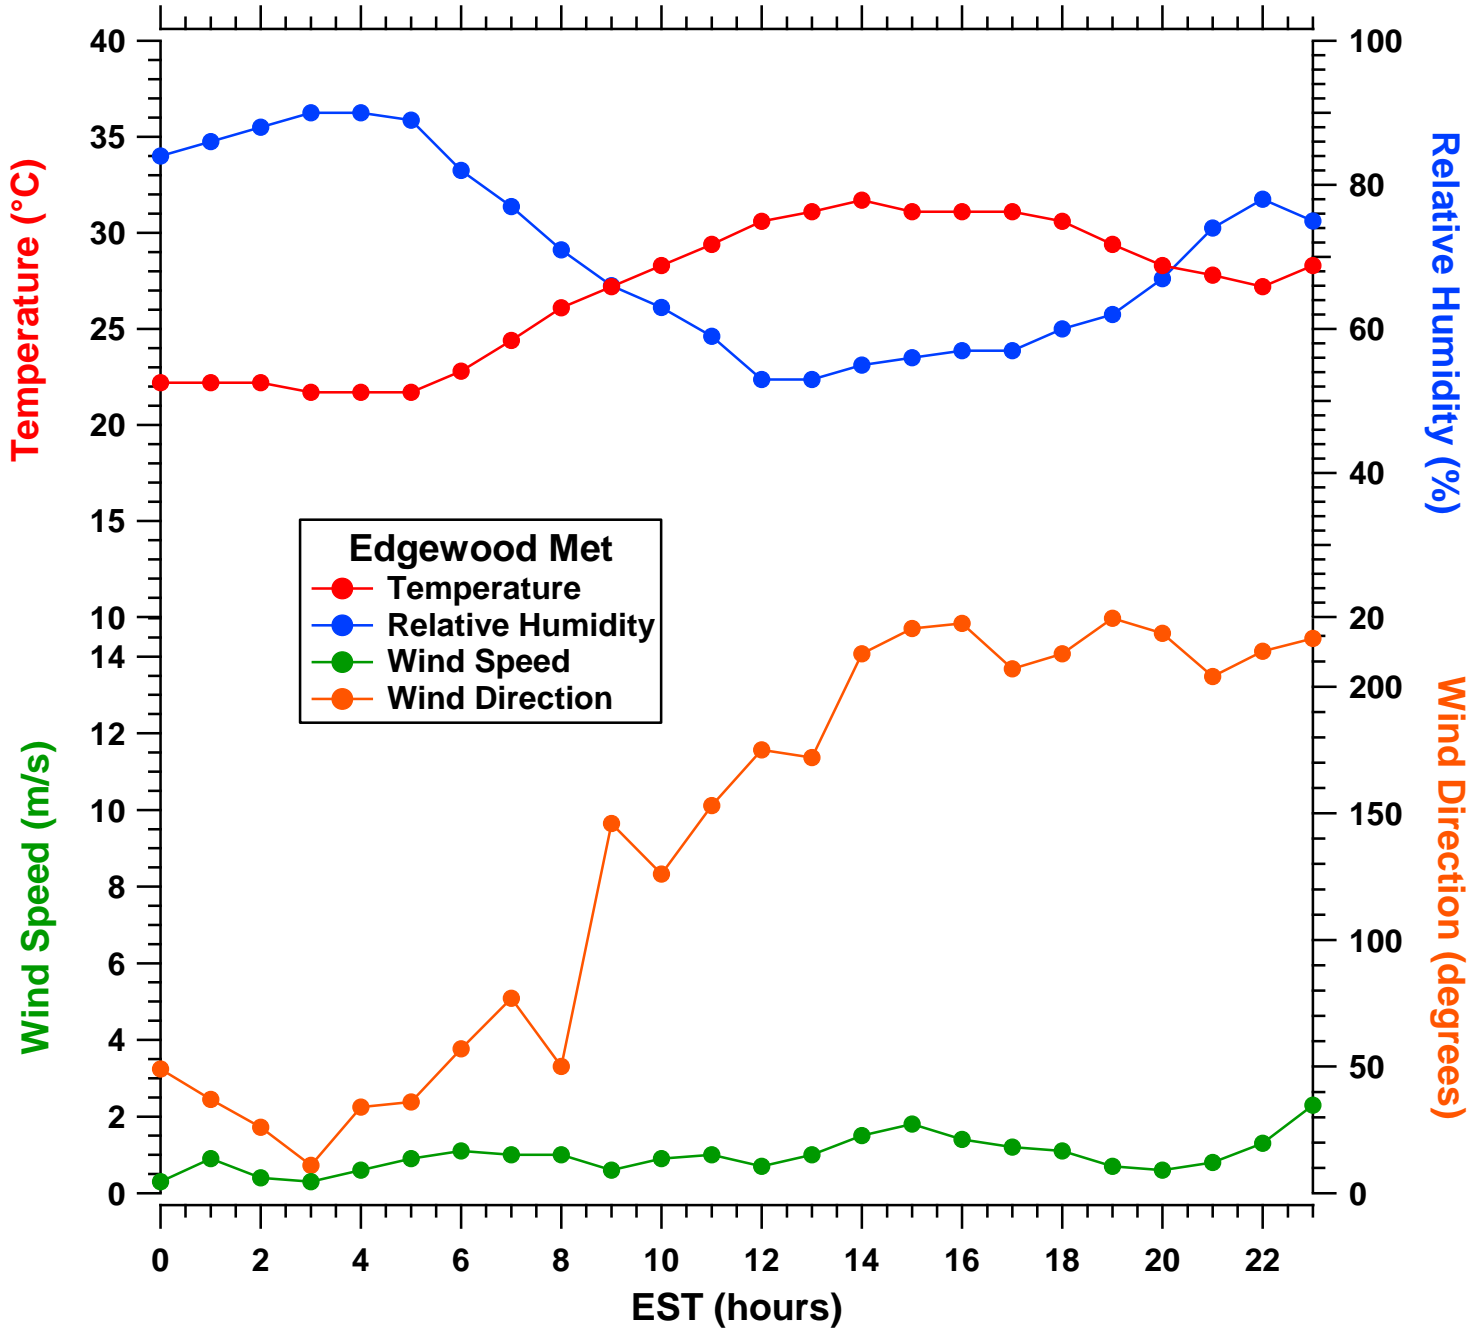

2011-07-20 MDE Ground Site Data Quick Look

All data are preliminary and subject to change

2011-07-20 MDE Ground Site Data Quick Look

All data are preliminary and subject to change

2011-07-20 MDE Ground Site Data Quick Look