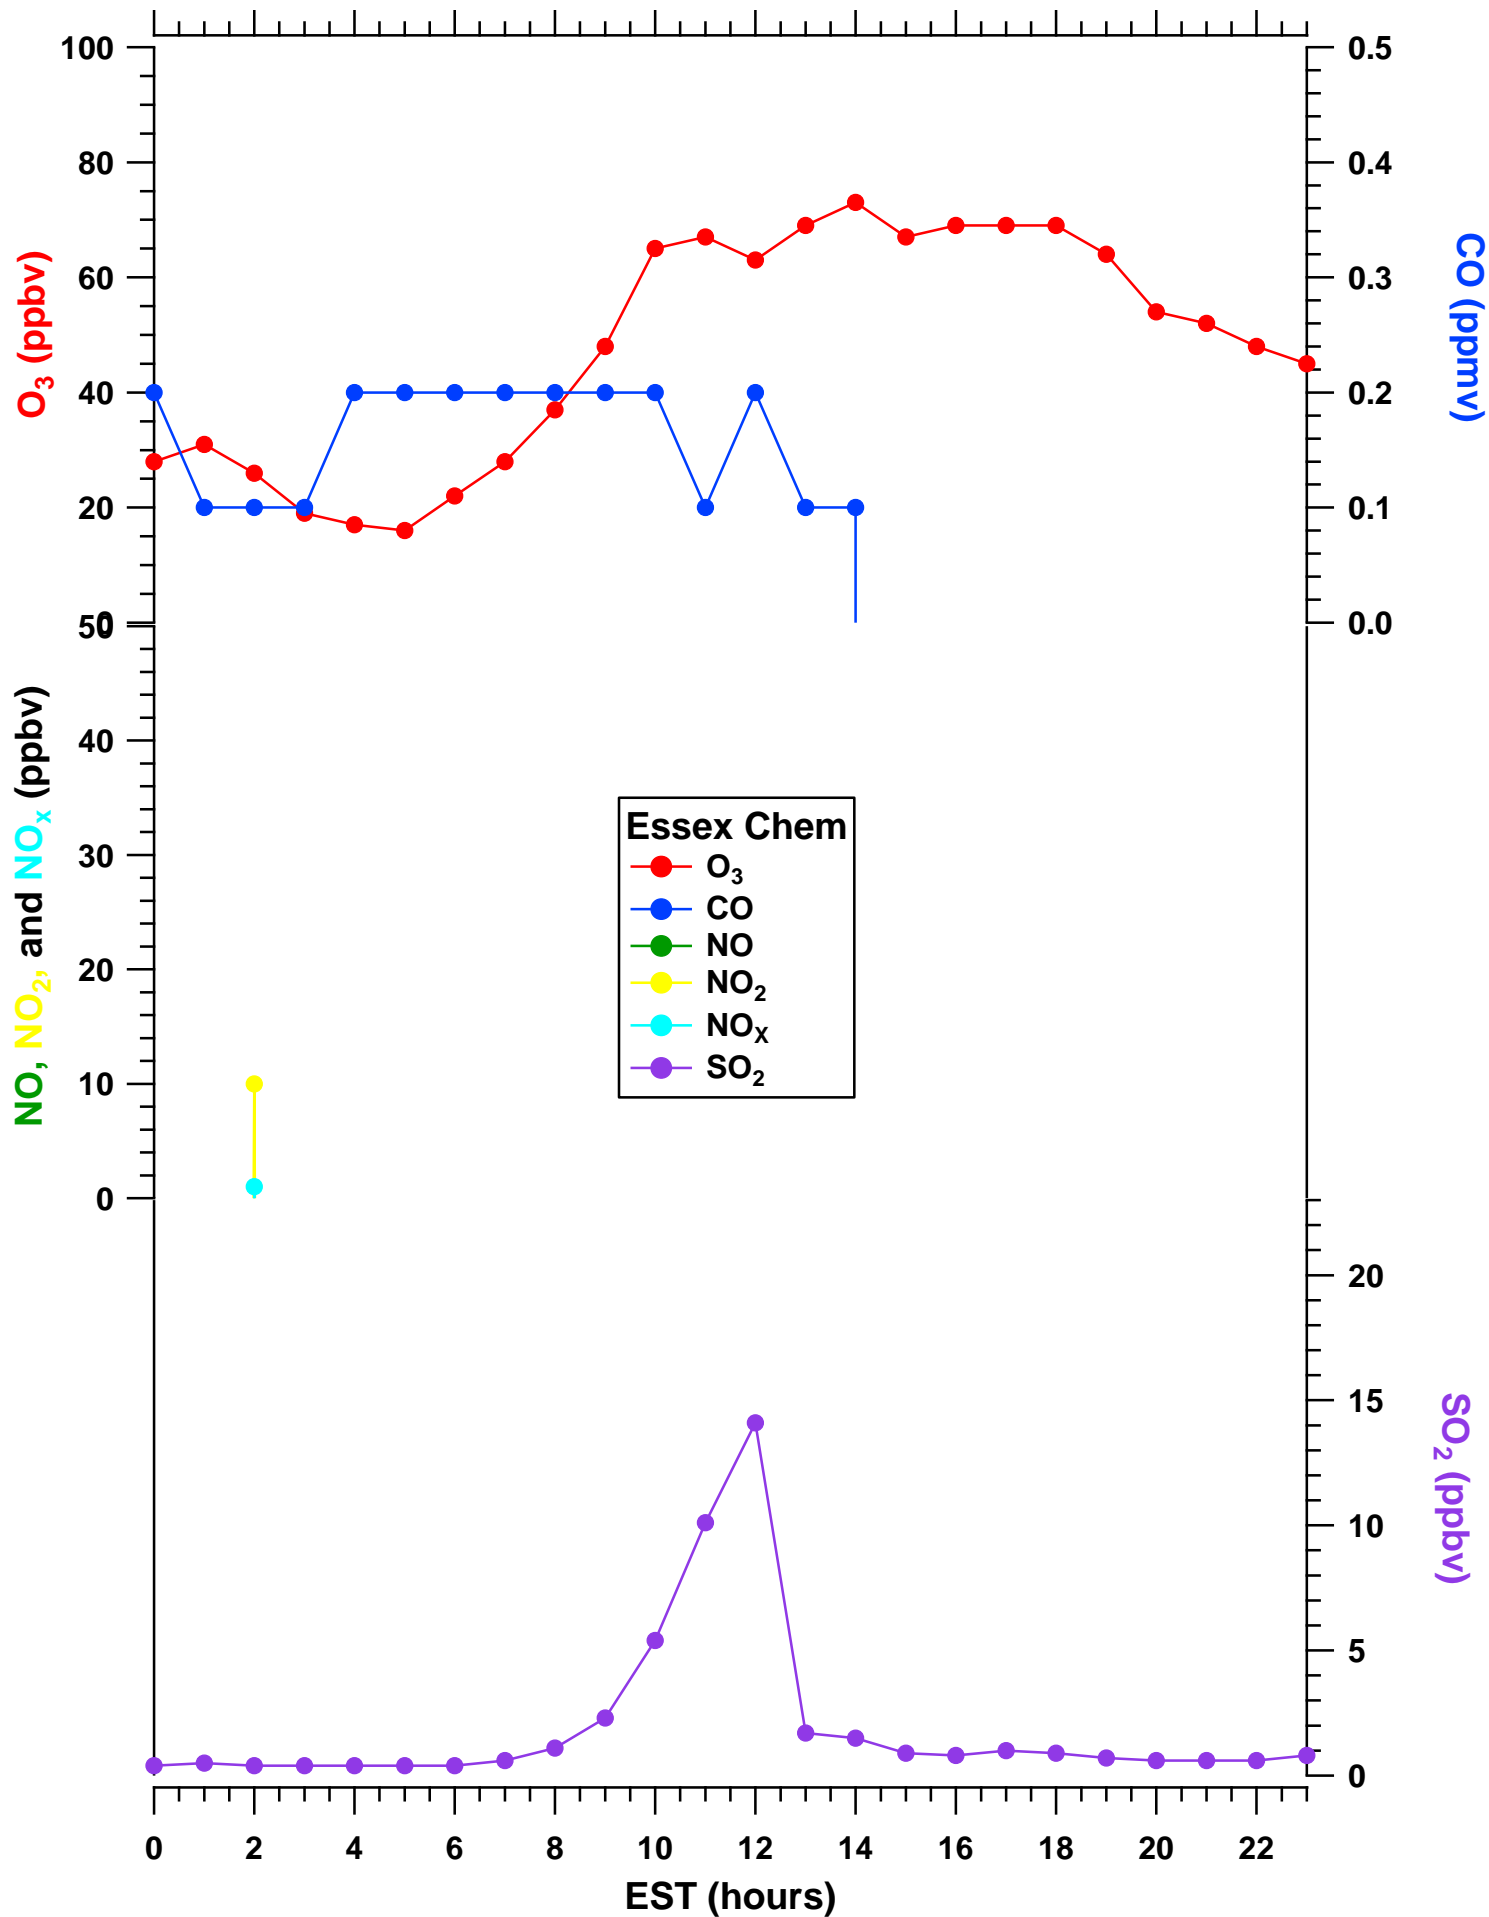

2011-07-20 MDE Ground Site Data Quick Look

All data are preliminary and subject to change

2011-07-20 MDE Ground Site Data Quick Look

All data are preliminary and subject to change

2011-07-20 MDE Ground Site Data Quick Look

All data are preliminary and subject to change

2011-07-20 MDE Ground Site Data Quick Look

All data are preliminary and subject to change

2011-07-20 MDE Ground Site Data Quick Look

All data are preliminary and subject to change