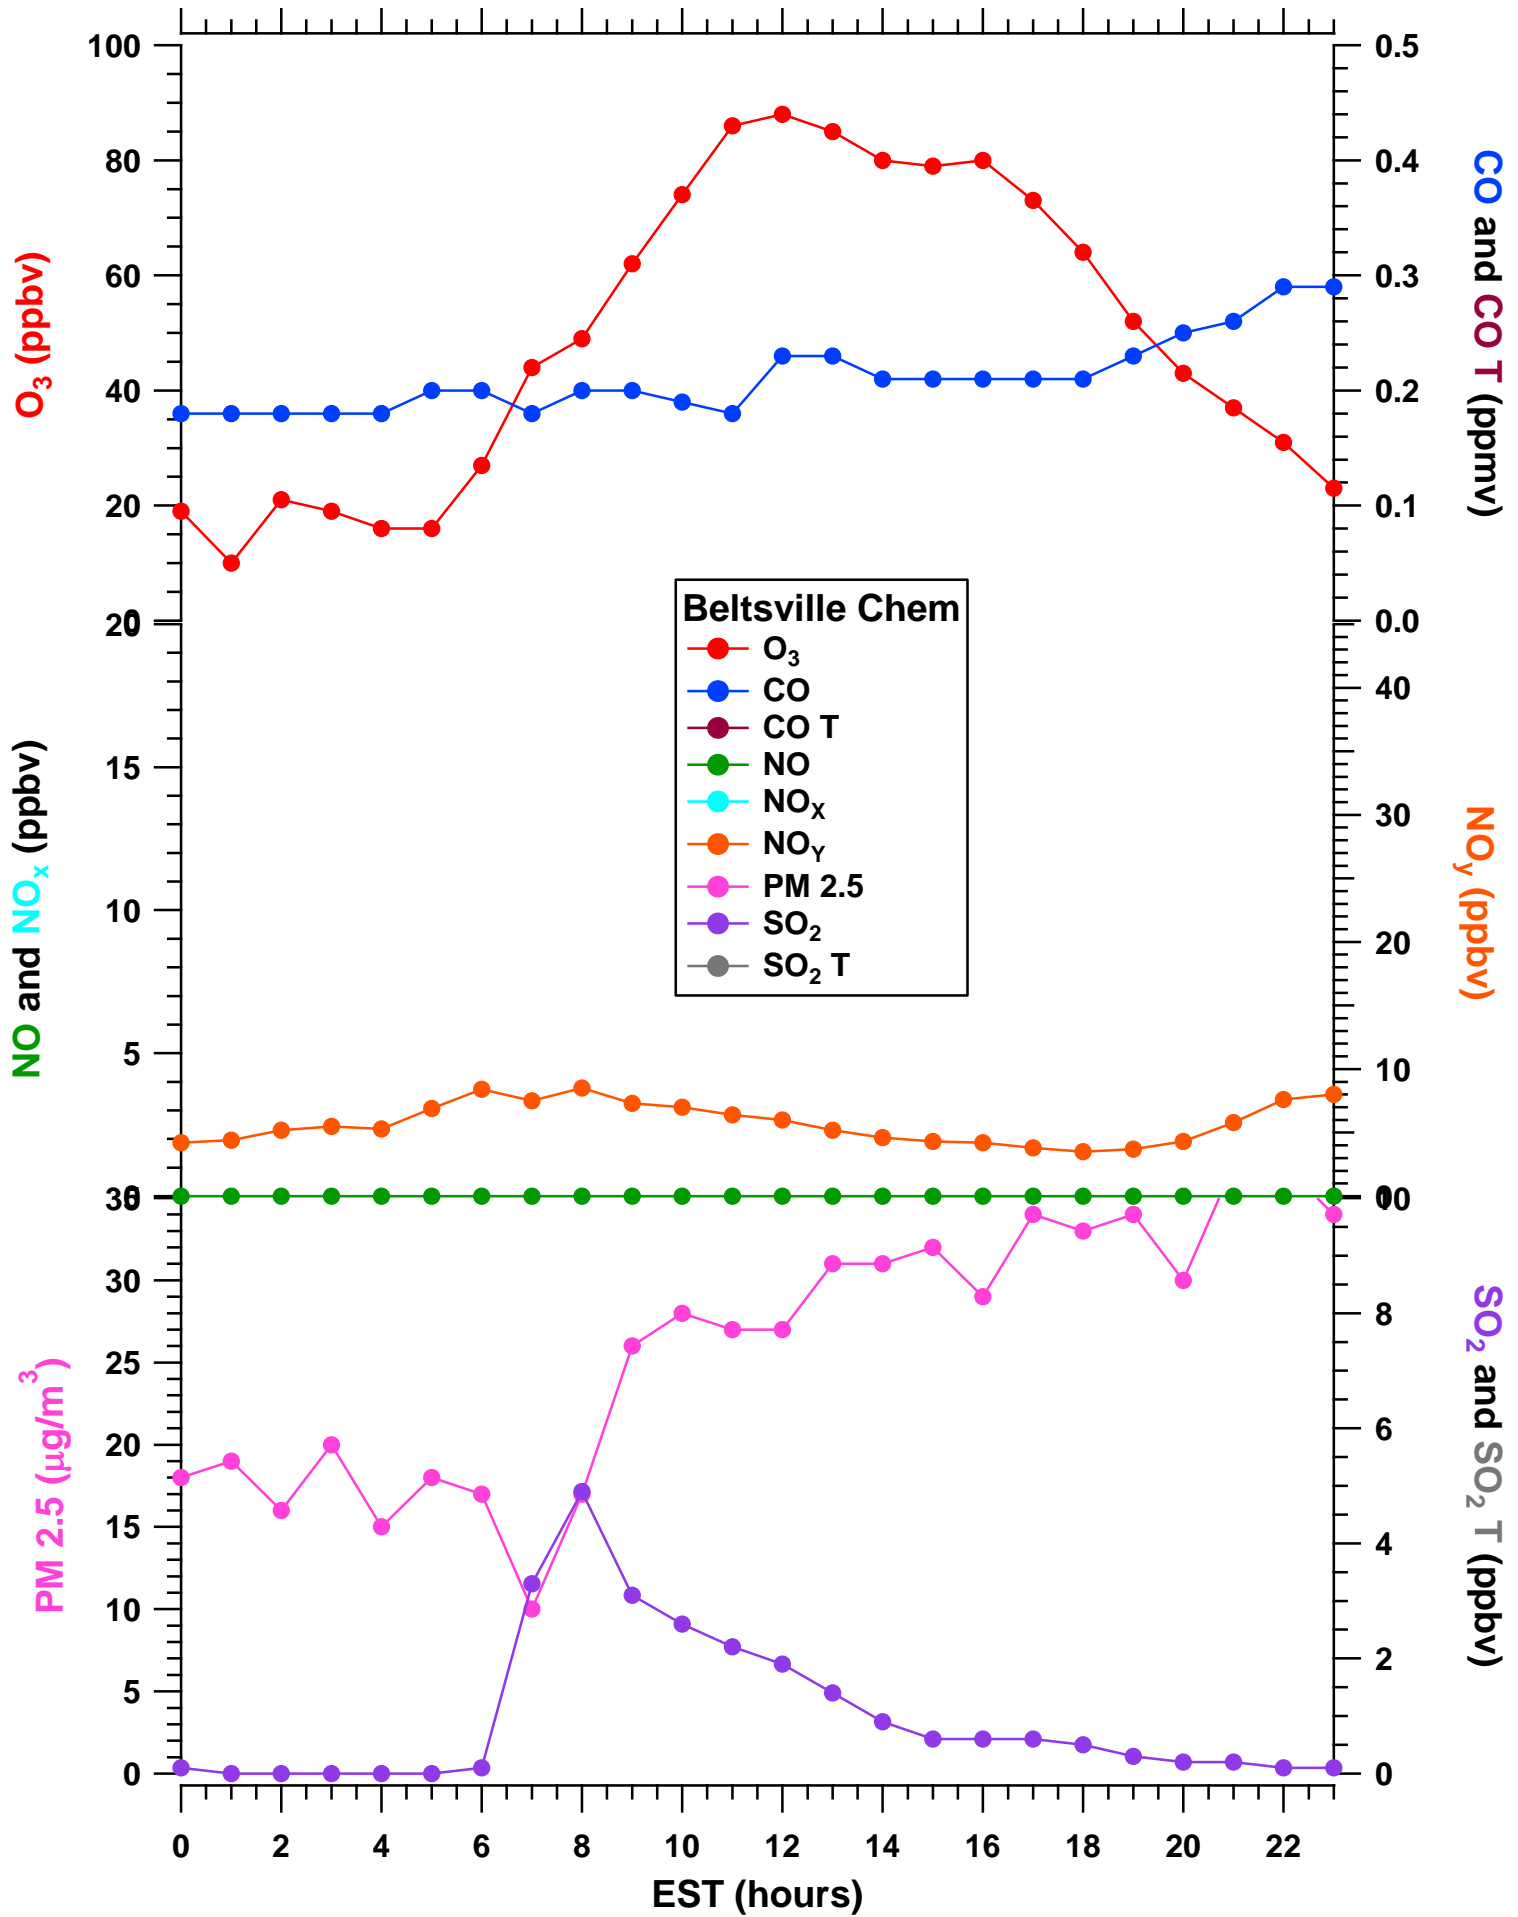

2011-07-20 MDE Ground Site Data Quick Look

All data are preliminary and subject to change

2011-07-20 MDE Ground Site Data Quick Look

All data are preliminary and subject to change

2011-07-20 MDE Ground Site Data Quick Look

All data are preliminary and subject to change

2011-07-20 MDE Ground Site Data Quick Look

All data are preliminary and subject to change

2011-07-20 MDE Ground Site Data Quick Look

All data are preliminary and subject to change