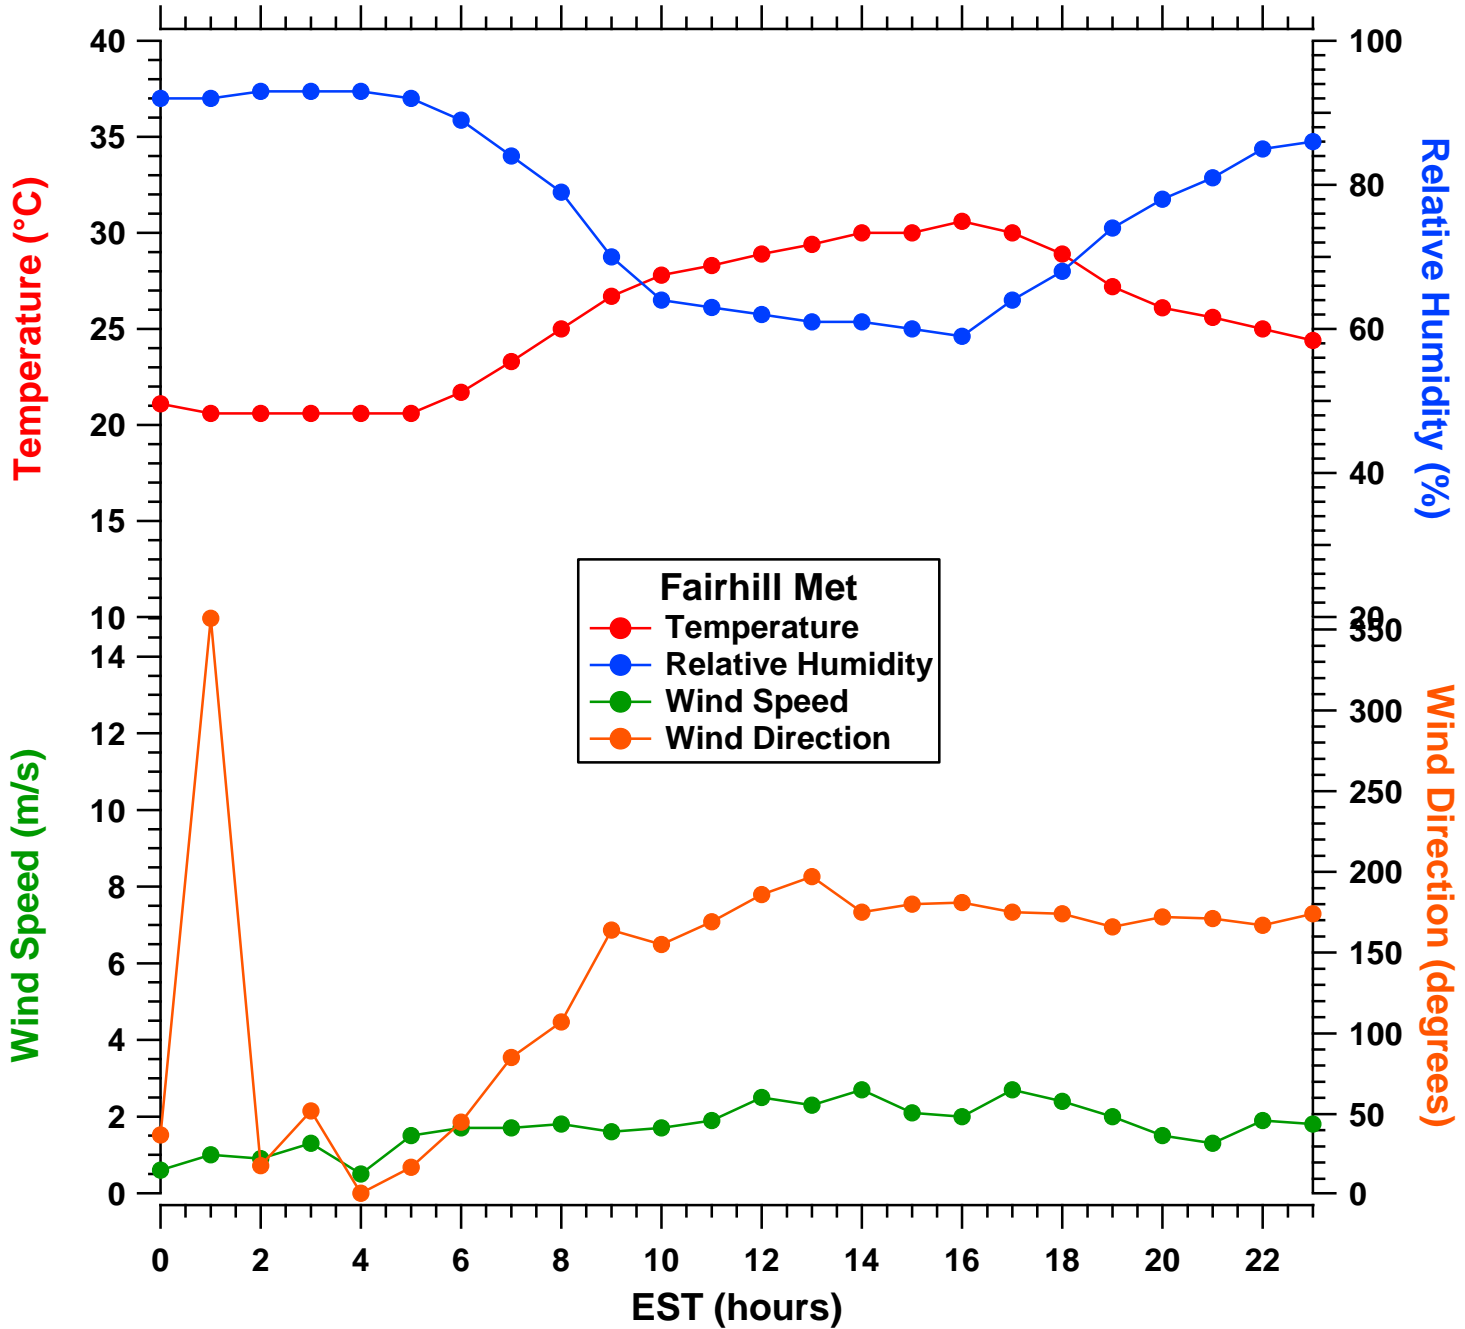

2011-07-20 MDE Ground Site Data Quick Look

All data are preliminary and subject to change