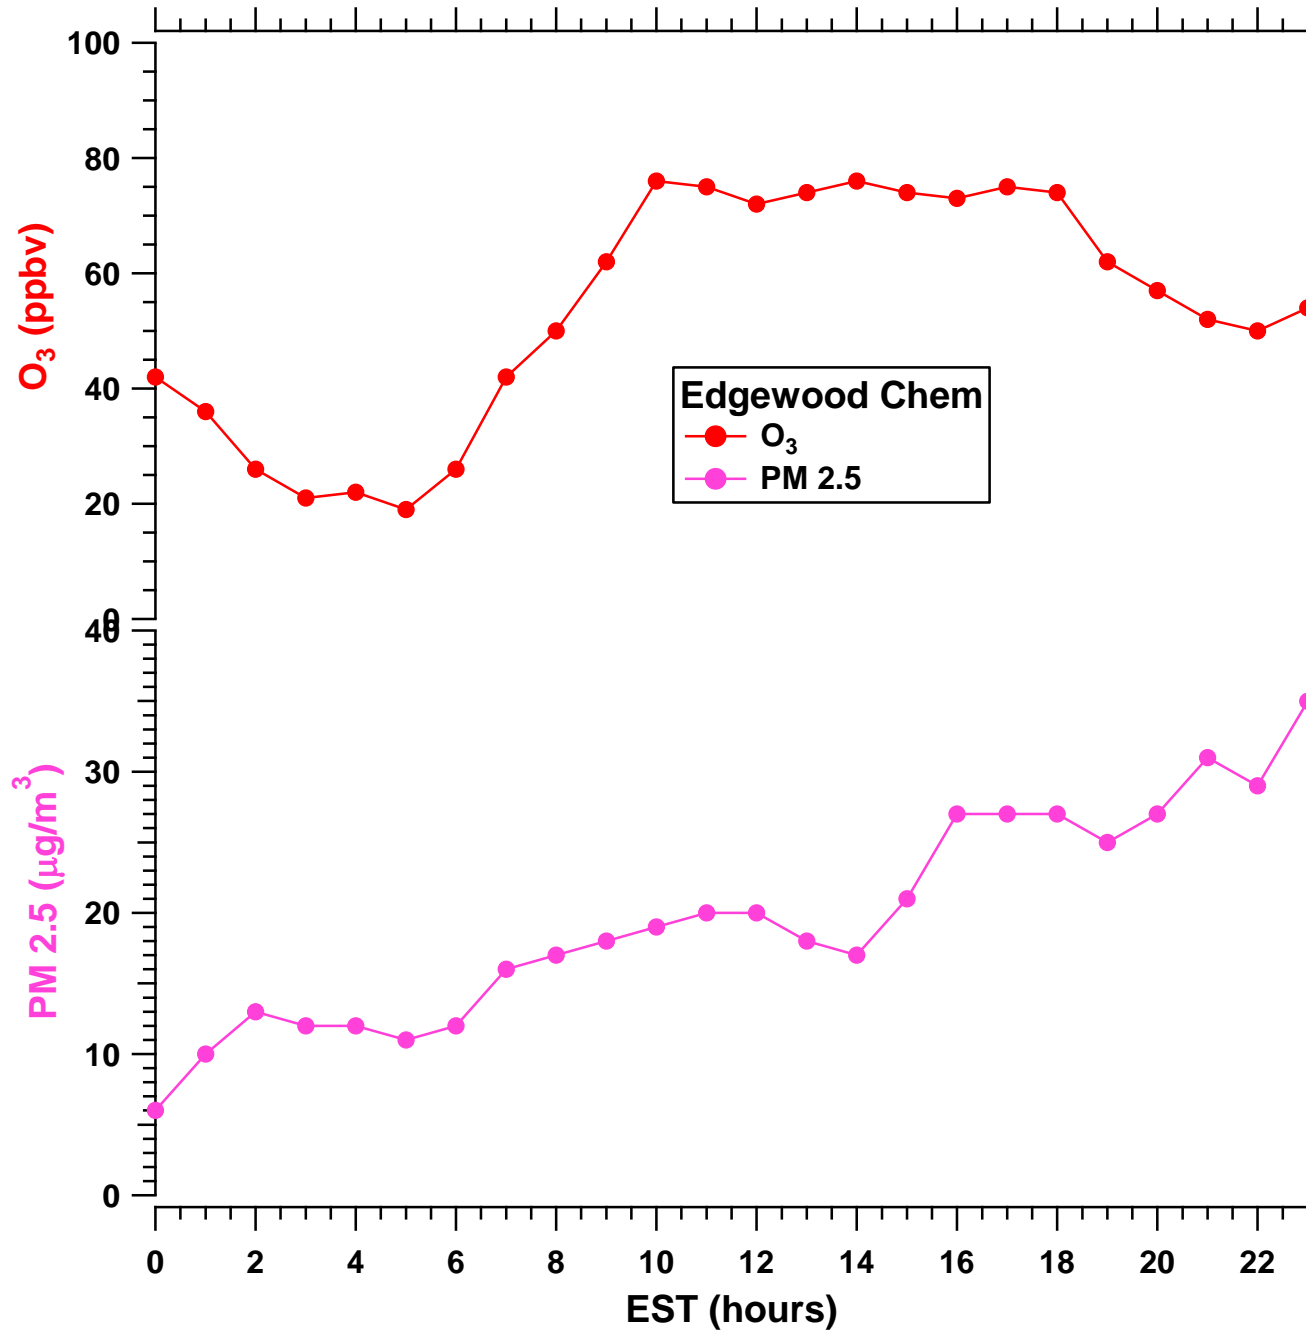

2011-07-20 MDE Ground Site Data Quick Look

All data are preliminary and subject to change

2011-07-20 MDE Ground Site Data Quick Look

All data are preliminary and subject to change

2011-07-20 MDE Ground Site Data Quick Look

All data are preliminary and subject to change

2011-07-20 MDE Ground Site Data Quick Look

All data are preliminary and subject to change

2011-07-20 MDE Ground Site Data Quick Look

All data are preliminary and subject to change