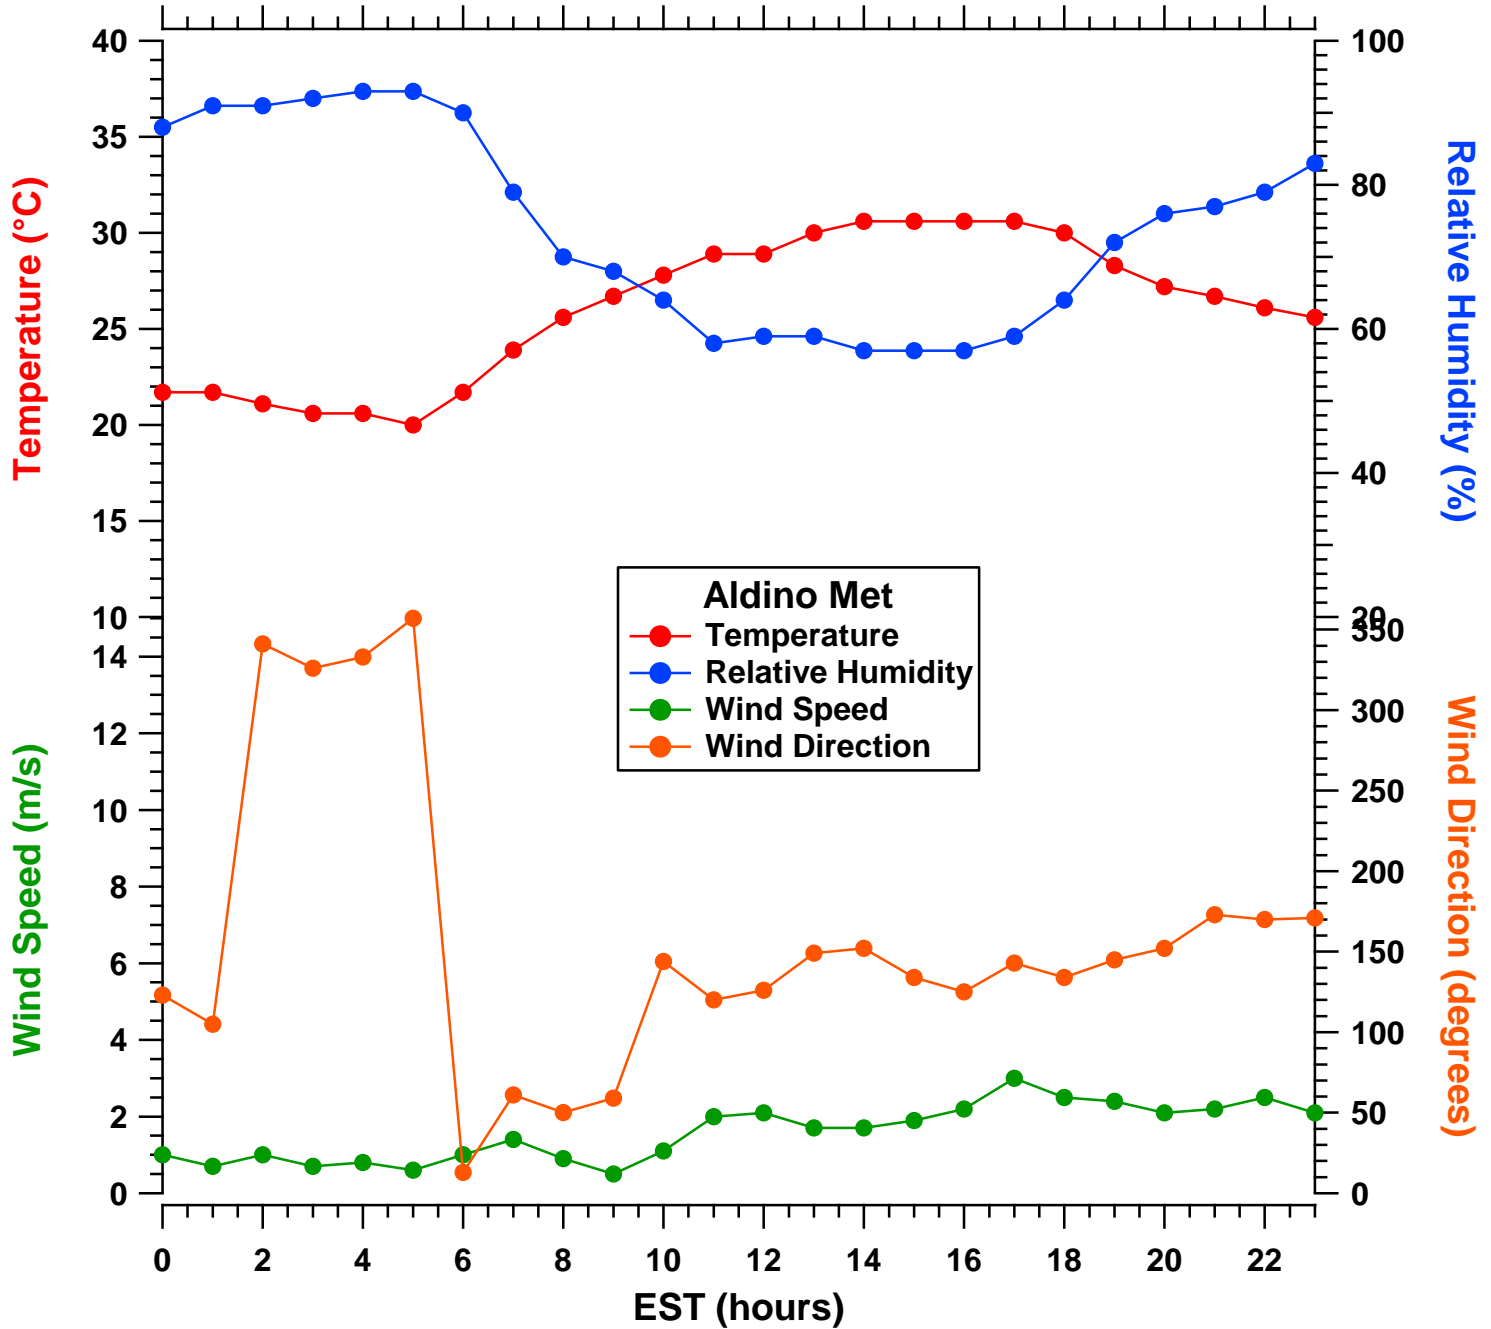

2011-07-20 MDE Ground Site Data Quick Look

All data are preliminary and subject to change

2011-07-20 MDE Ground Site Data Quick Look

All data are preliminary and subject to change

2011-07-20 MDE Ground Site Data Quick Look