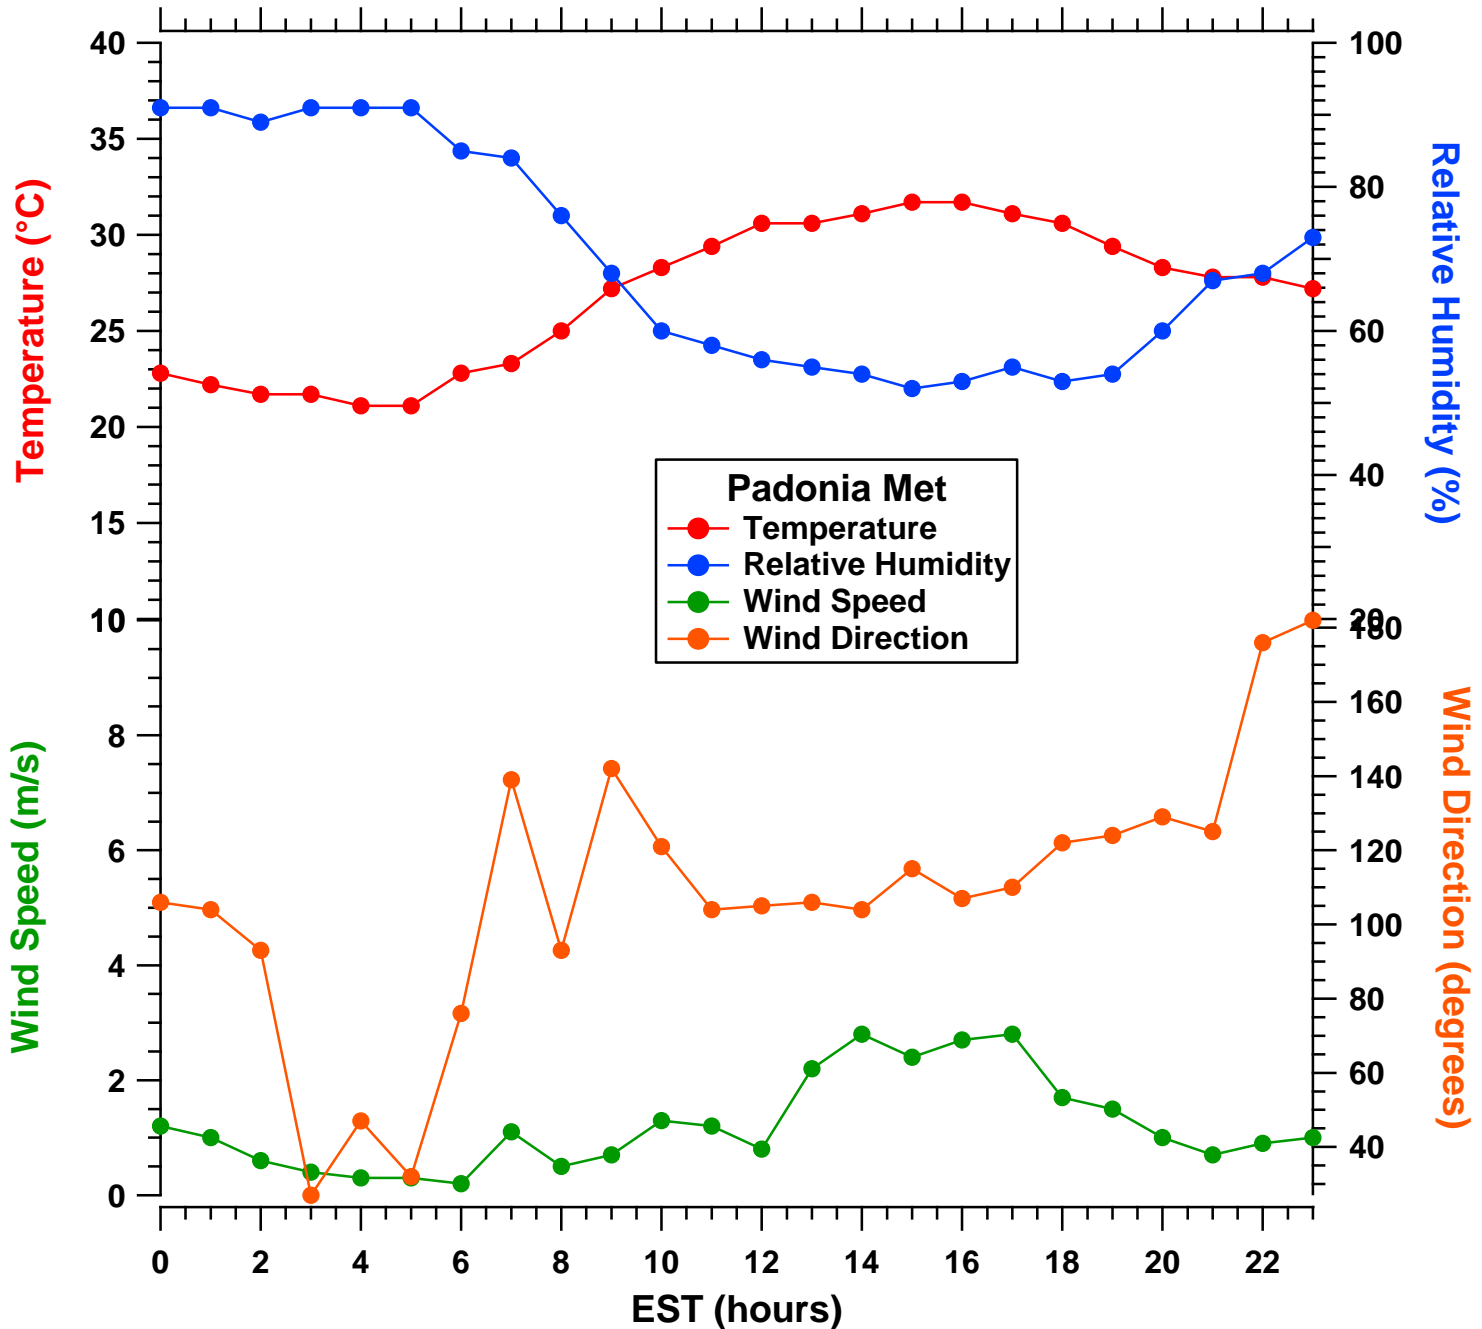

2011-07-20 MDE Ground Site Data Quick Look

All data are preliminary and subject to change