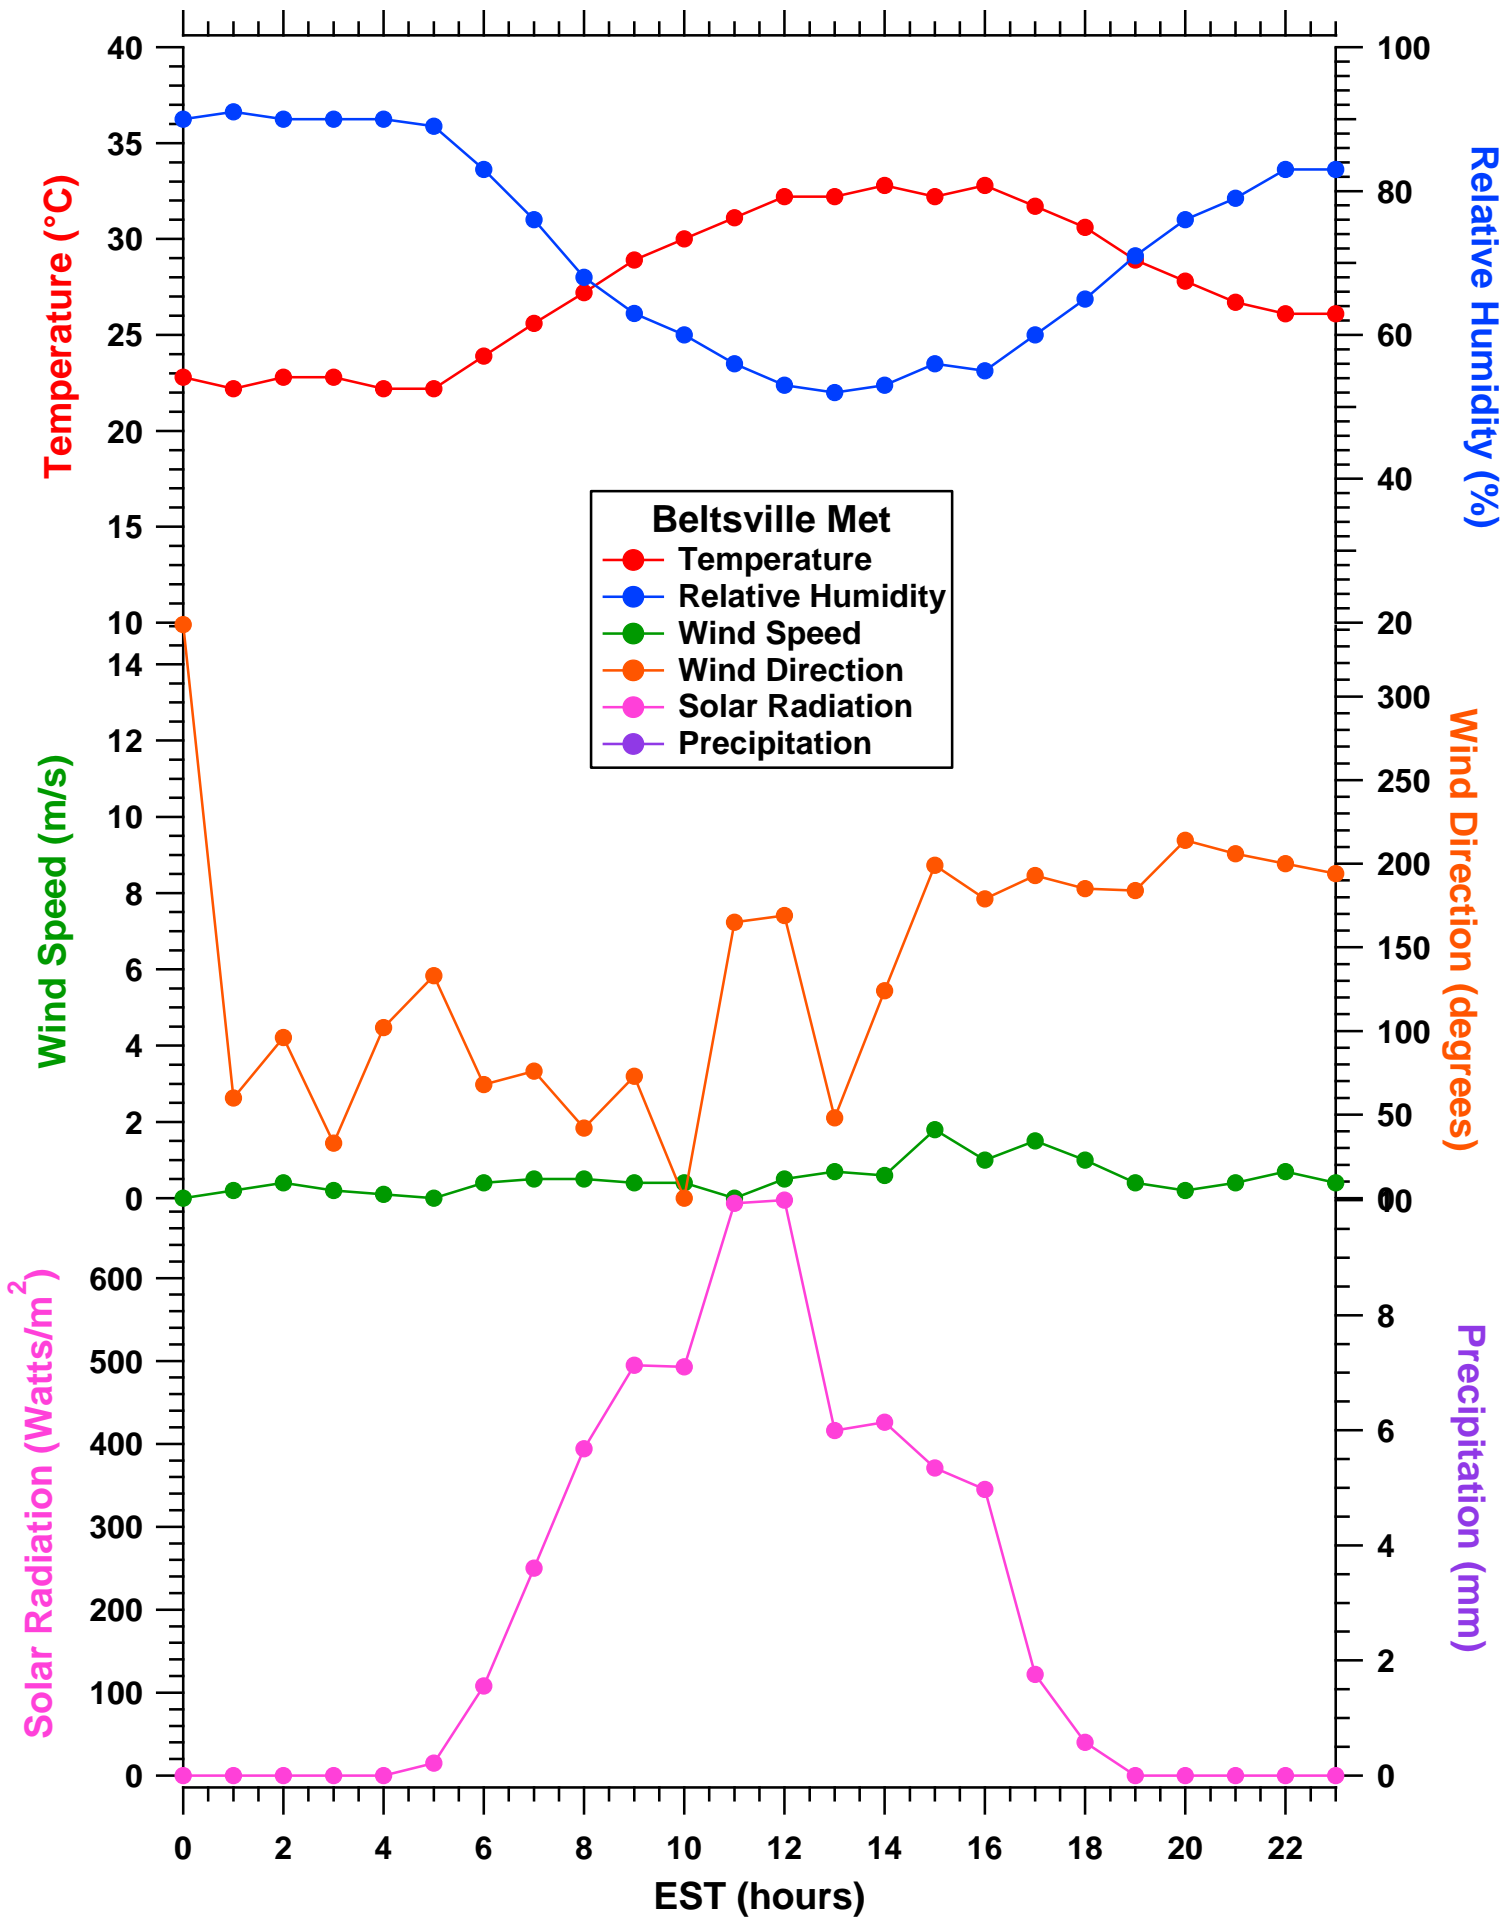

2011-07-20 MDE Ground Site Data Quick Look

All data are preliminary and subject to change