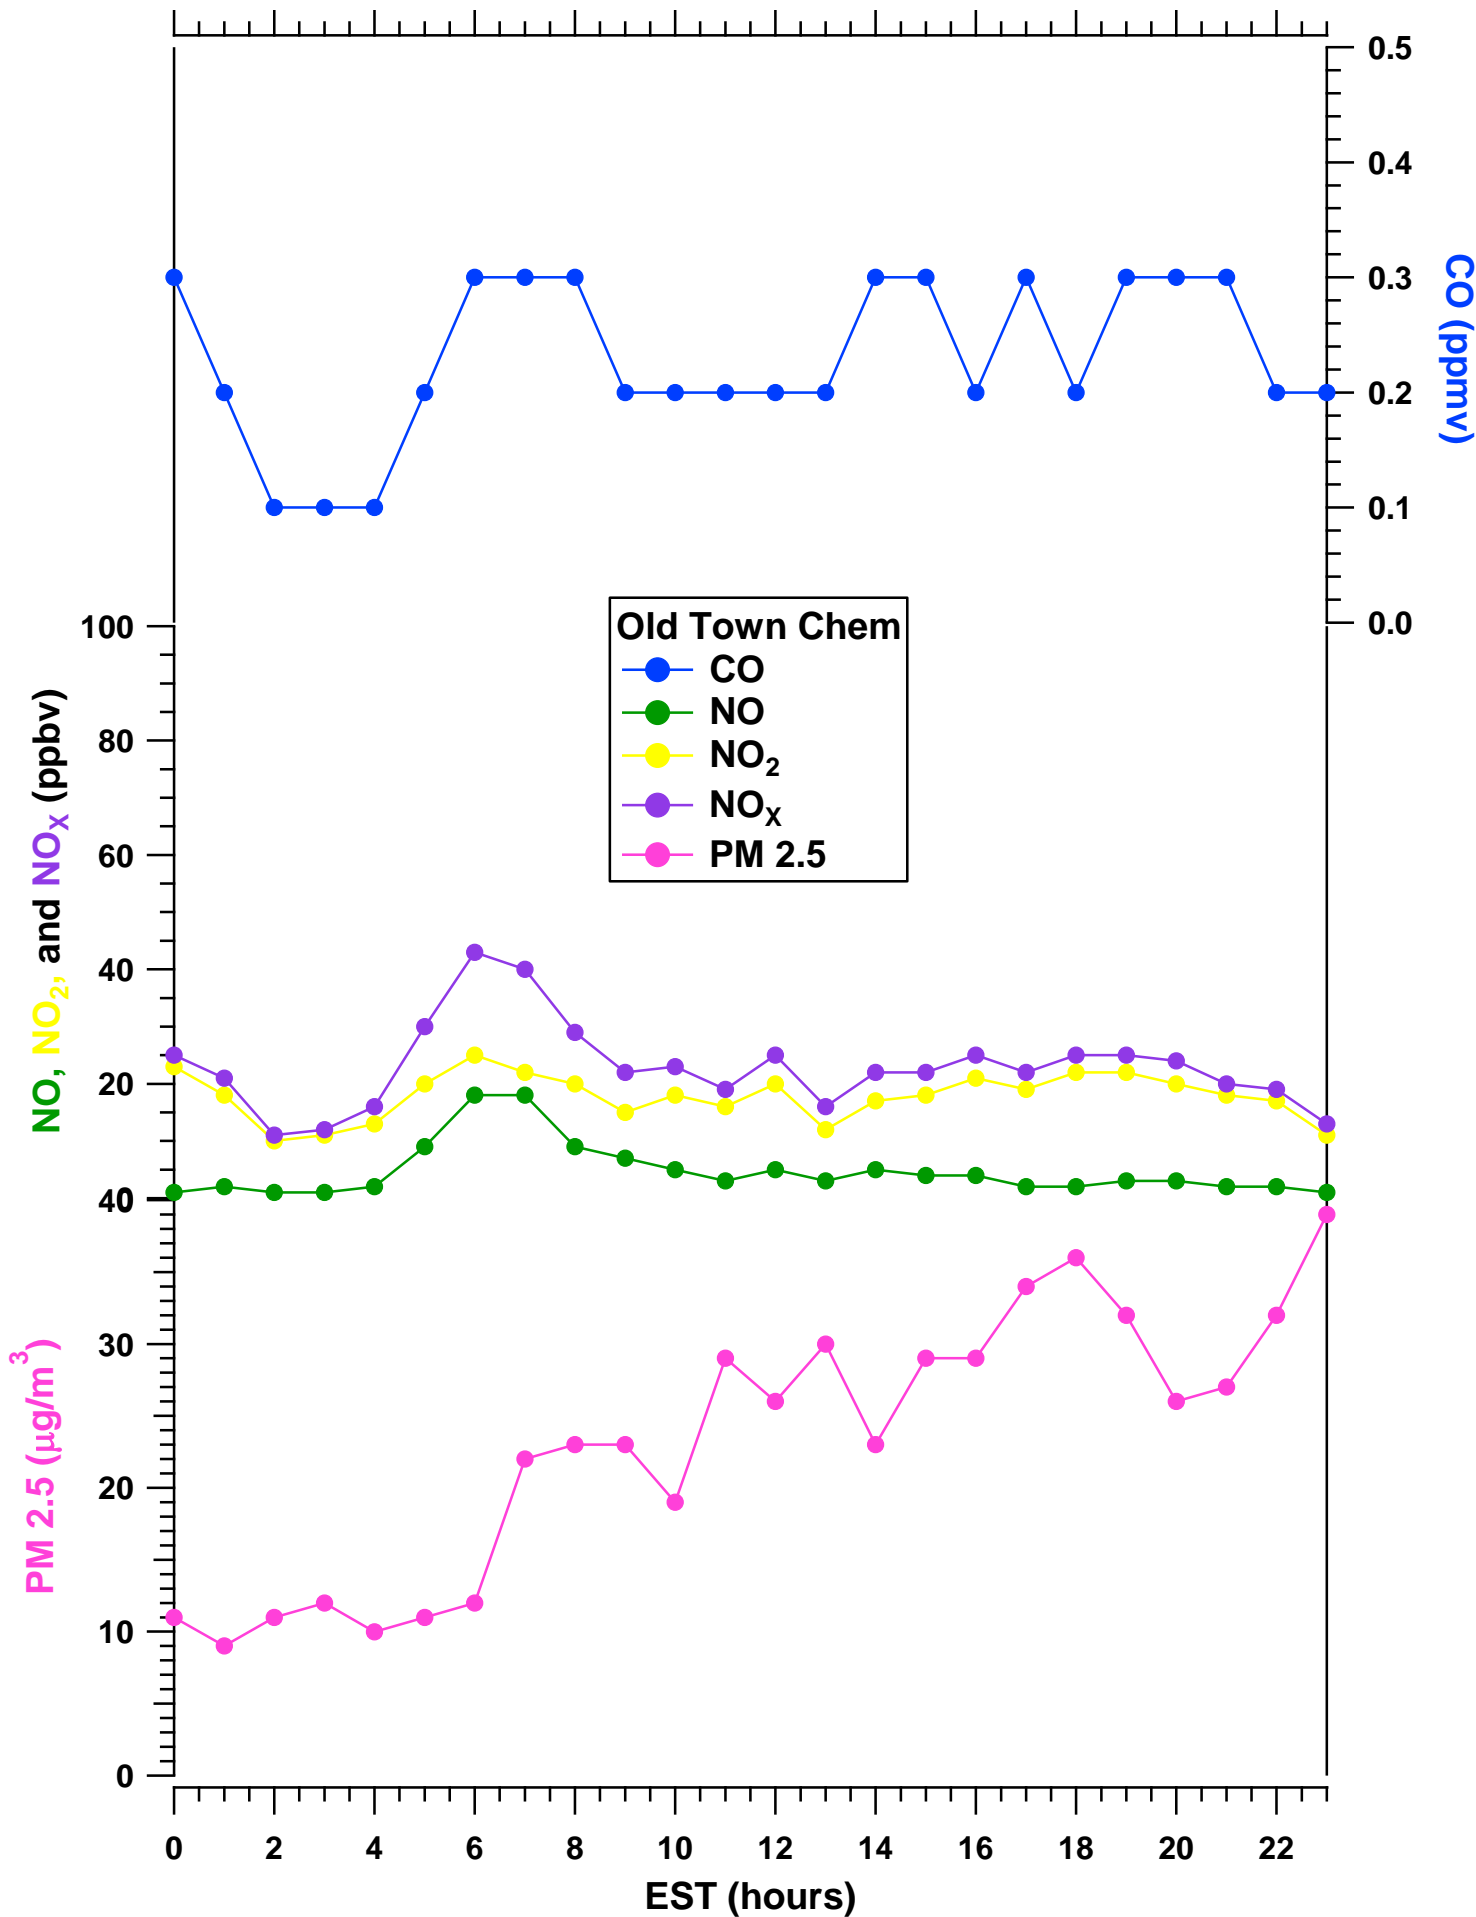

2011-07-20 MDE Ground Site Data Quick Look

All data are preliminary and subject to change

2011-07-20 MDE Ground Site Data Quick Look

All data are preliminary and subject to change

2011-07-20 MDE Ground Site Data Quick Look

All data are preliminary and subject to change

2011-07-20 MDE Ground Site Data Quick Look

All data are preliminary and subject to change

2011-07-20 MDE Ground Site Data Quick Look

All data are preliminary and subject to change