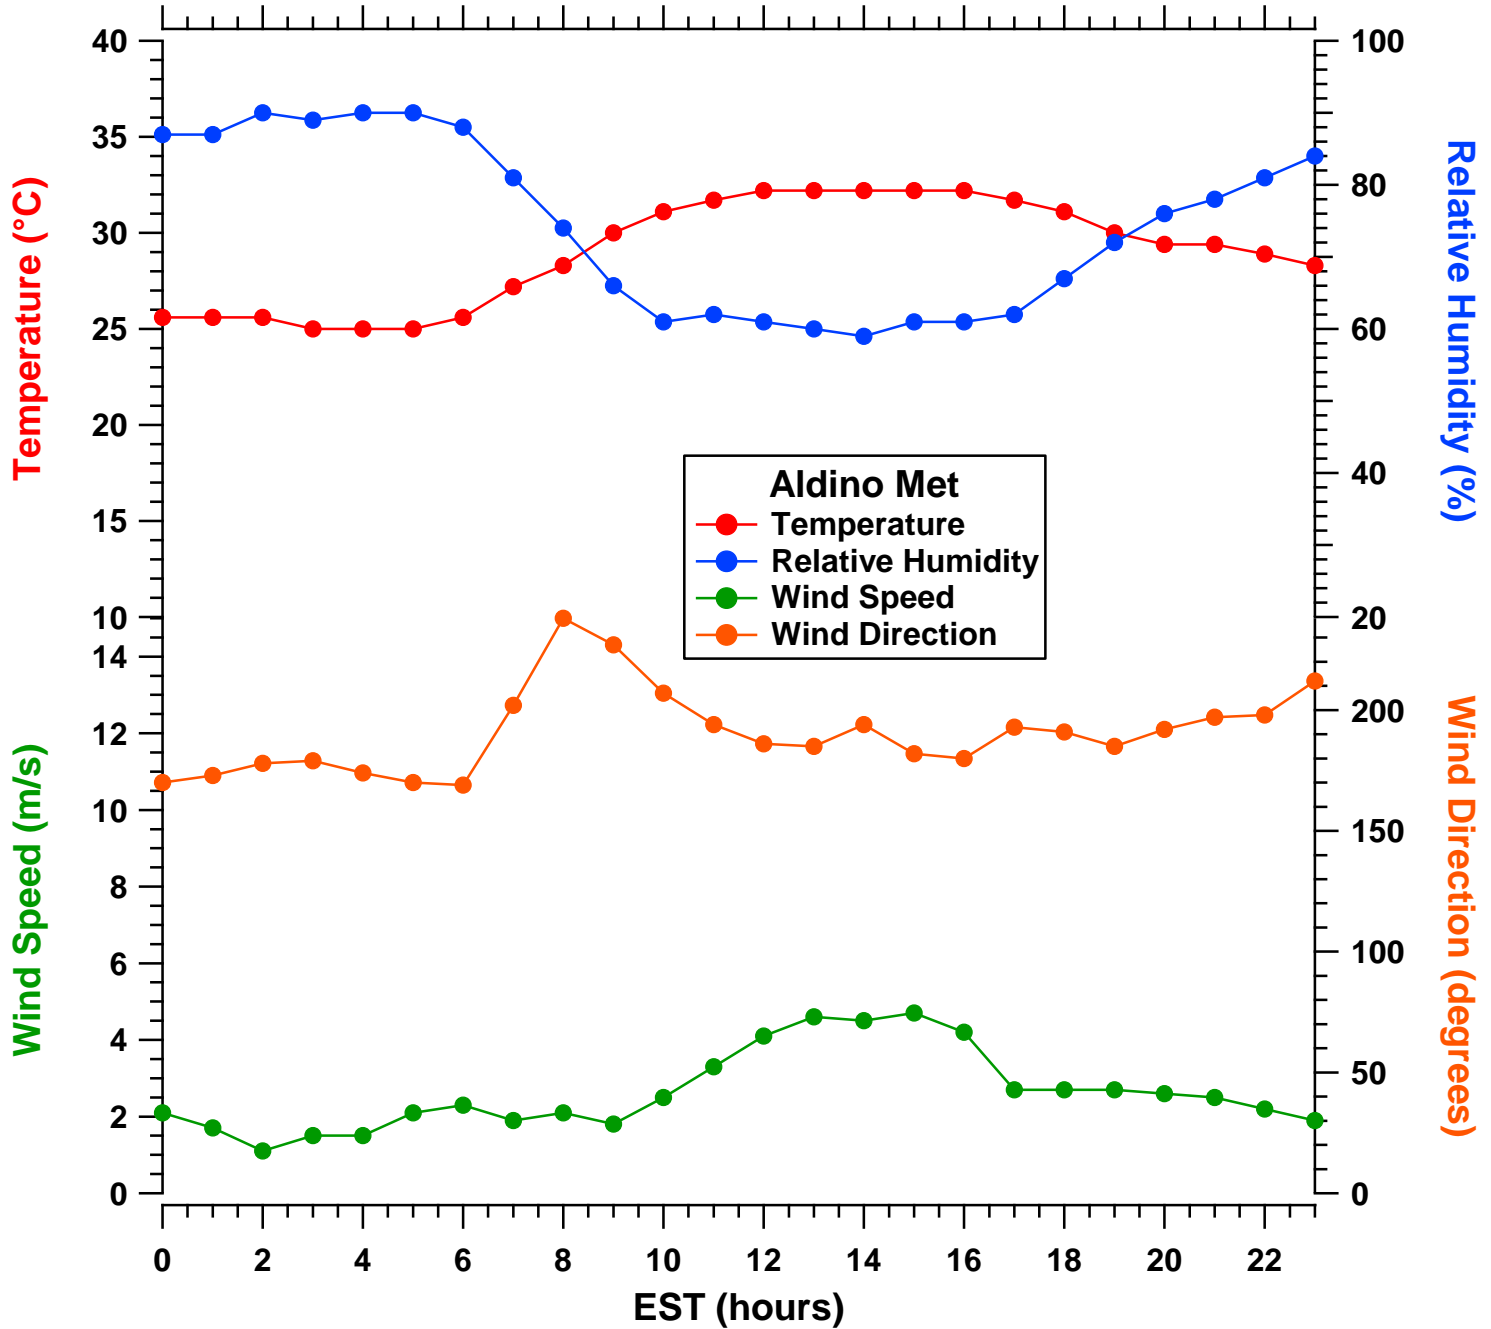

2011-07-21 MDE Ground Site Data Quick Look

All data are preliminary and subject to change

2011-07-21 MDE Ground Site Data Quick Look

All data are preliminary and subject to change

2011-07-21 MDE Ground Site Data Quick Look