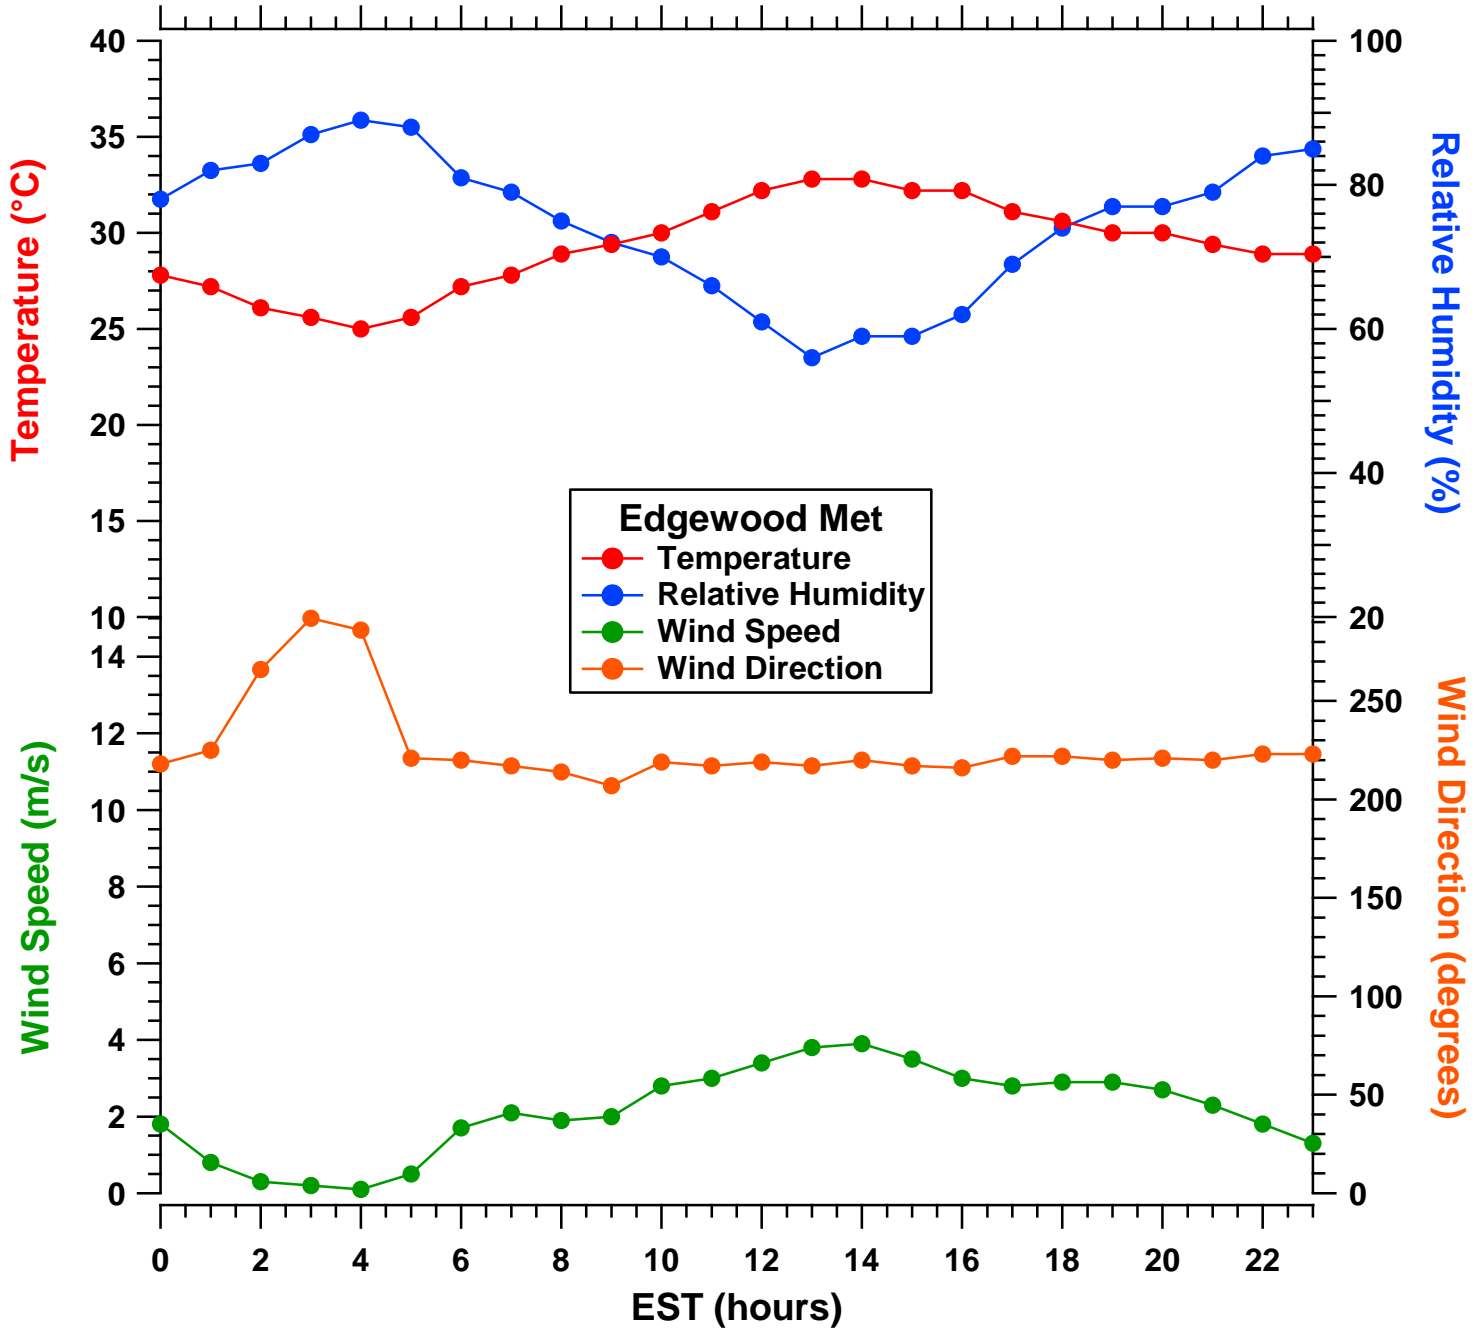

2011-07-21 MDE Ground Site Data Quick Look

All data are preliminary and subject to change

2011-07-21 MDE Ground Site Data Quick Look

All data are preliminary and subject to change

2011-07-21 MDE Ground Site Data Quick Look