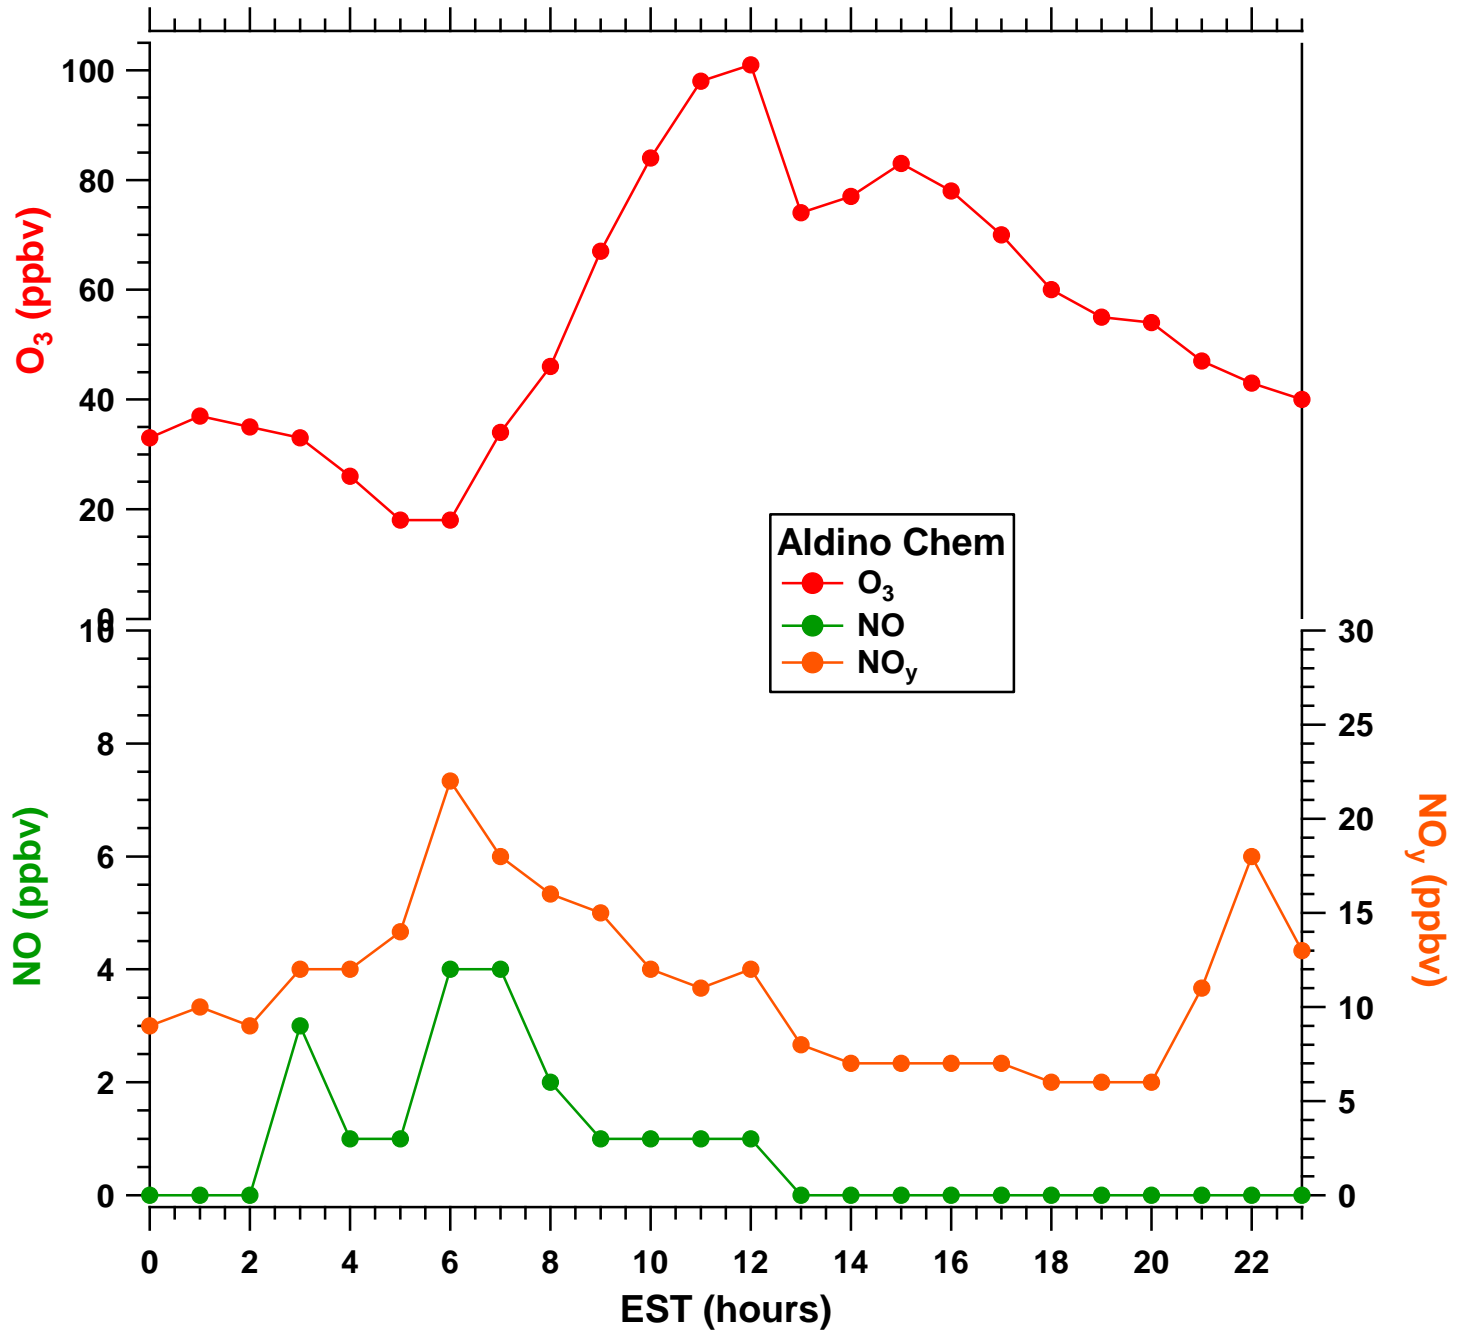

2011-07-21 MDE Ground Site Data Quick Look

All data are preliminary and subject to change

2011-07-21 MDE Ground Site Data Quick Look

All data are preliminary and subject to change

2011-07-21 MDE Ground Site Data Quick Look

All data are preliminary and subject to change

2011-07-21 MDE Ground Site Data Quick Look

All data are preliminary and subject to change

2011-07-21 MDE Ground Site Data Quick Look

All data are preliminary and subject to change