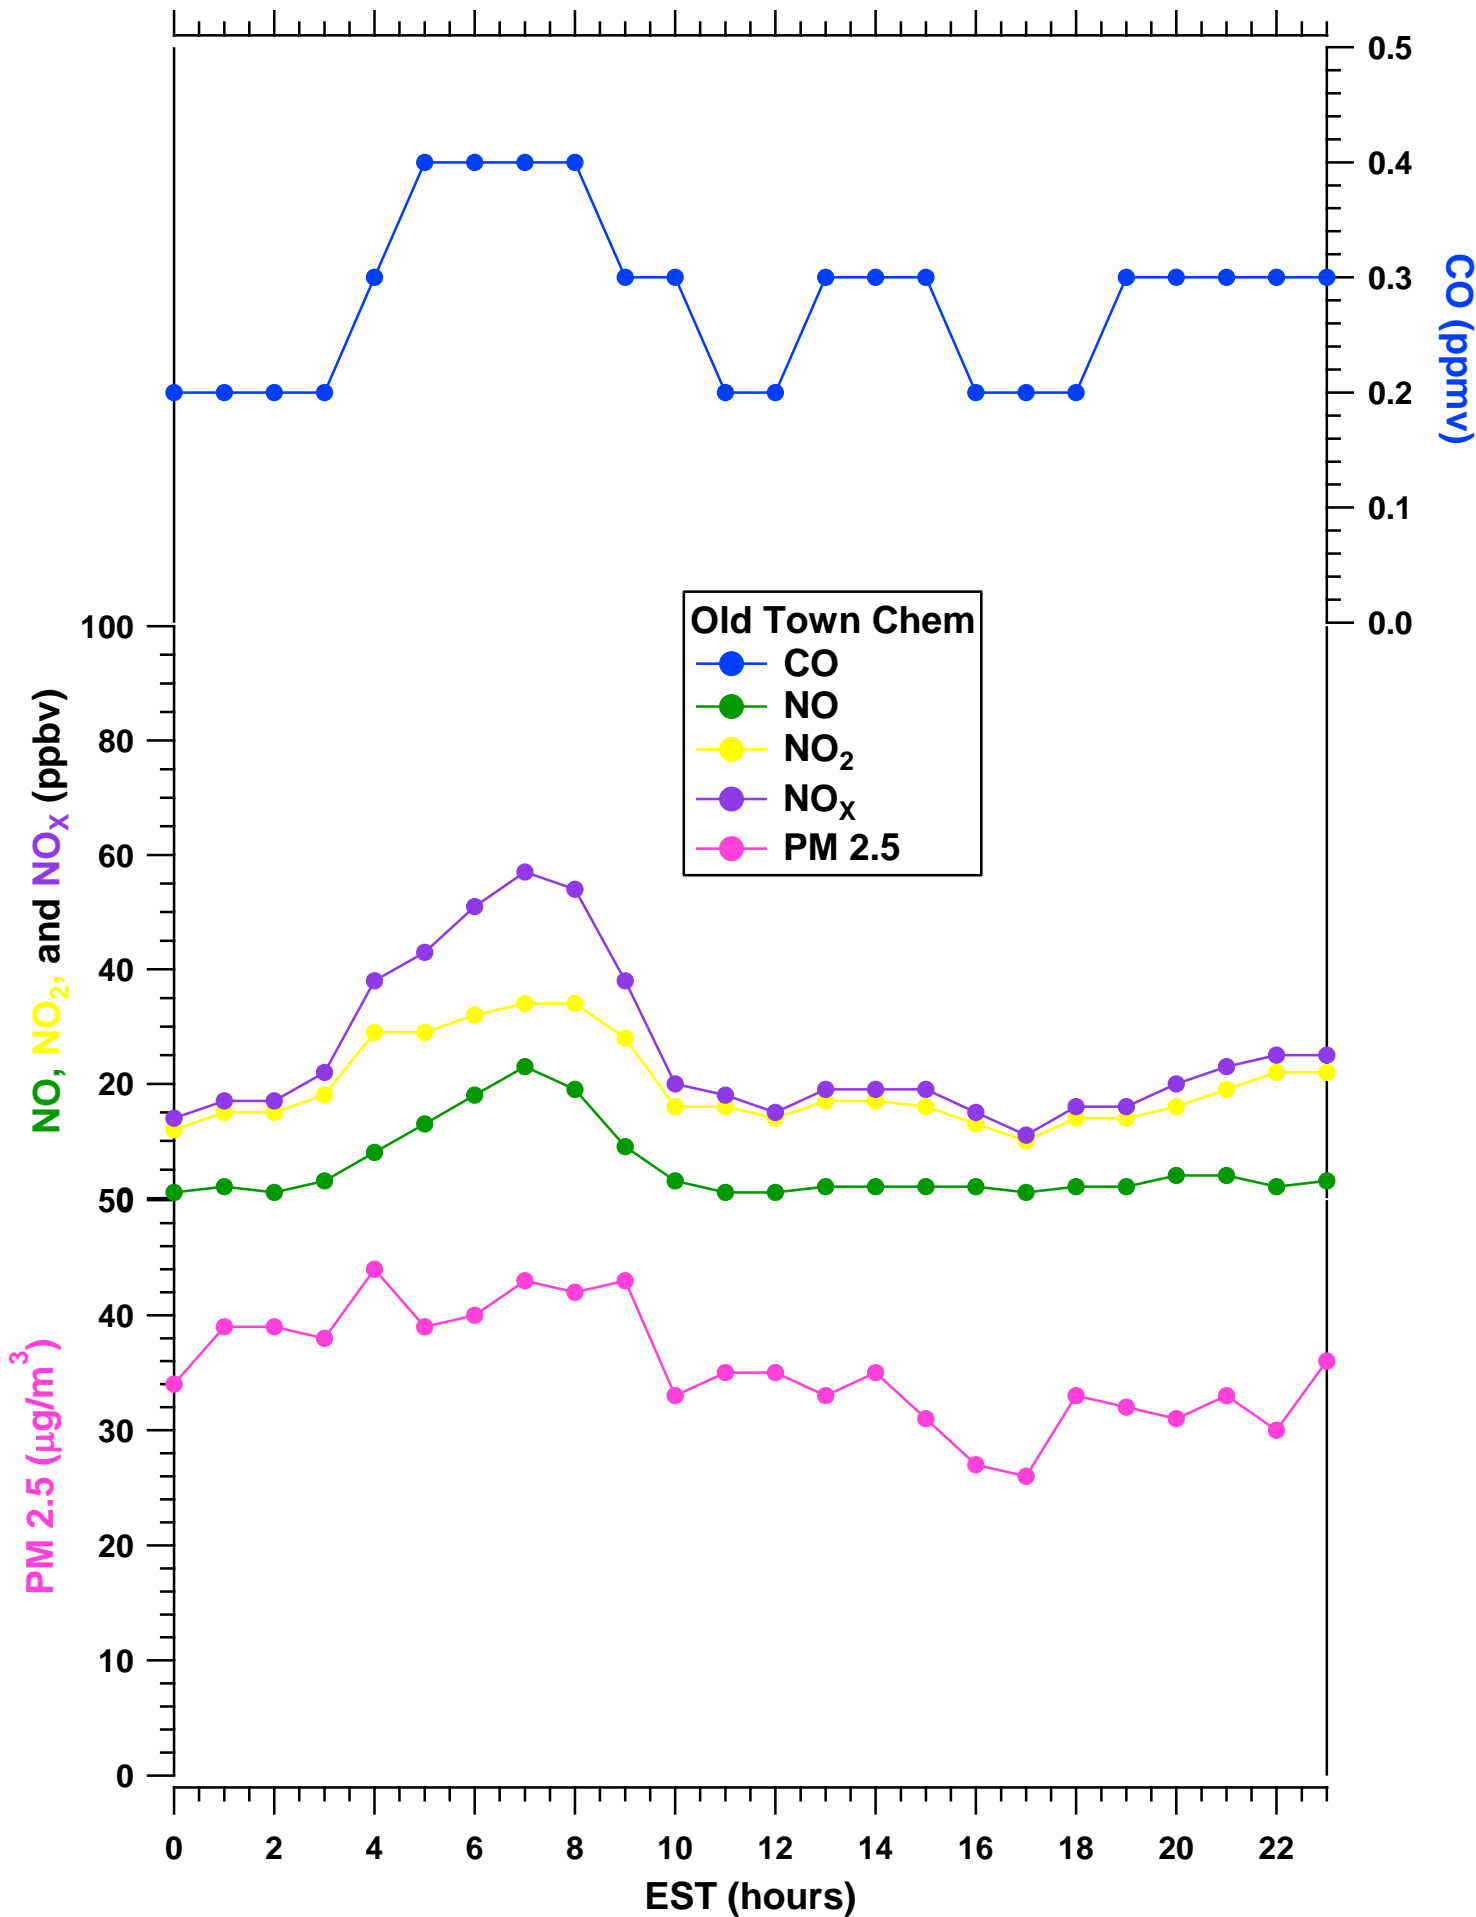

All data are preliminary and subject to change

2011-07-21 MDE Ground Site Data Quick Look

All data are preliminary and subject to change

2011-07-21 MDE Ground Site Data Quick Look

All data are preliminary and subject to change

2011-07-21 MDE Ground Site Data Quick Look

All data are preliminary and subject to change

2011-07-21 MDE Ground Site Data Quick Look

All data are preliminary and subject to change

2011-07-21 MDE Ground Site Data Quick Look