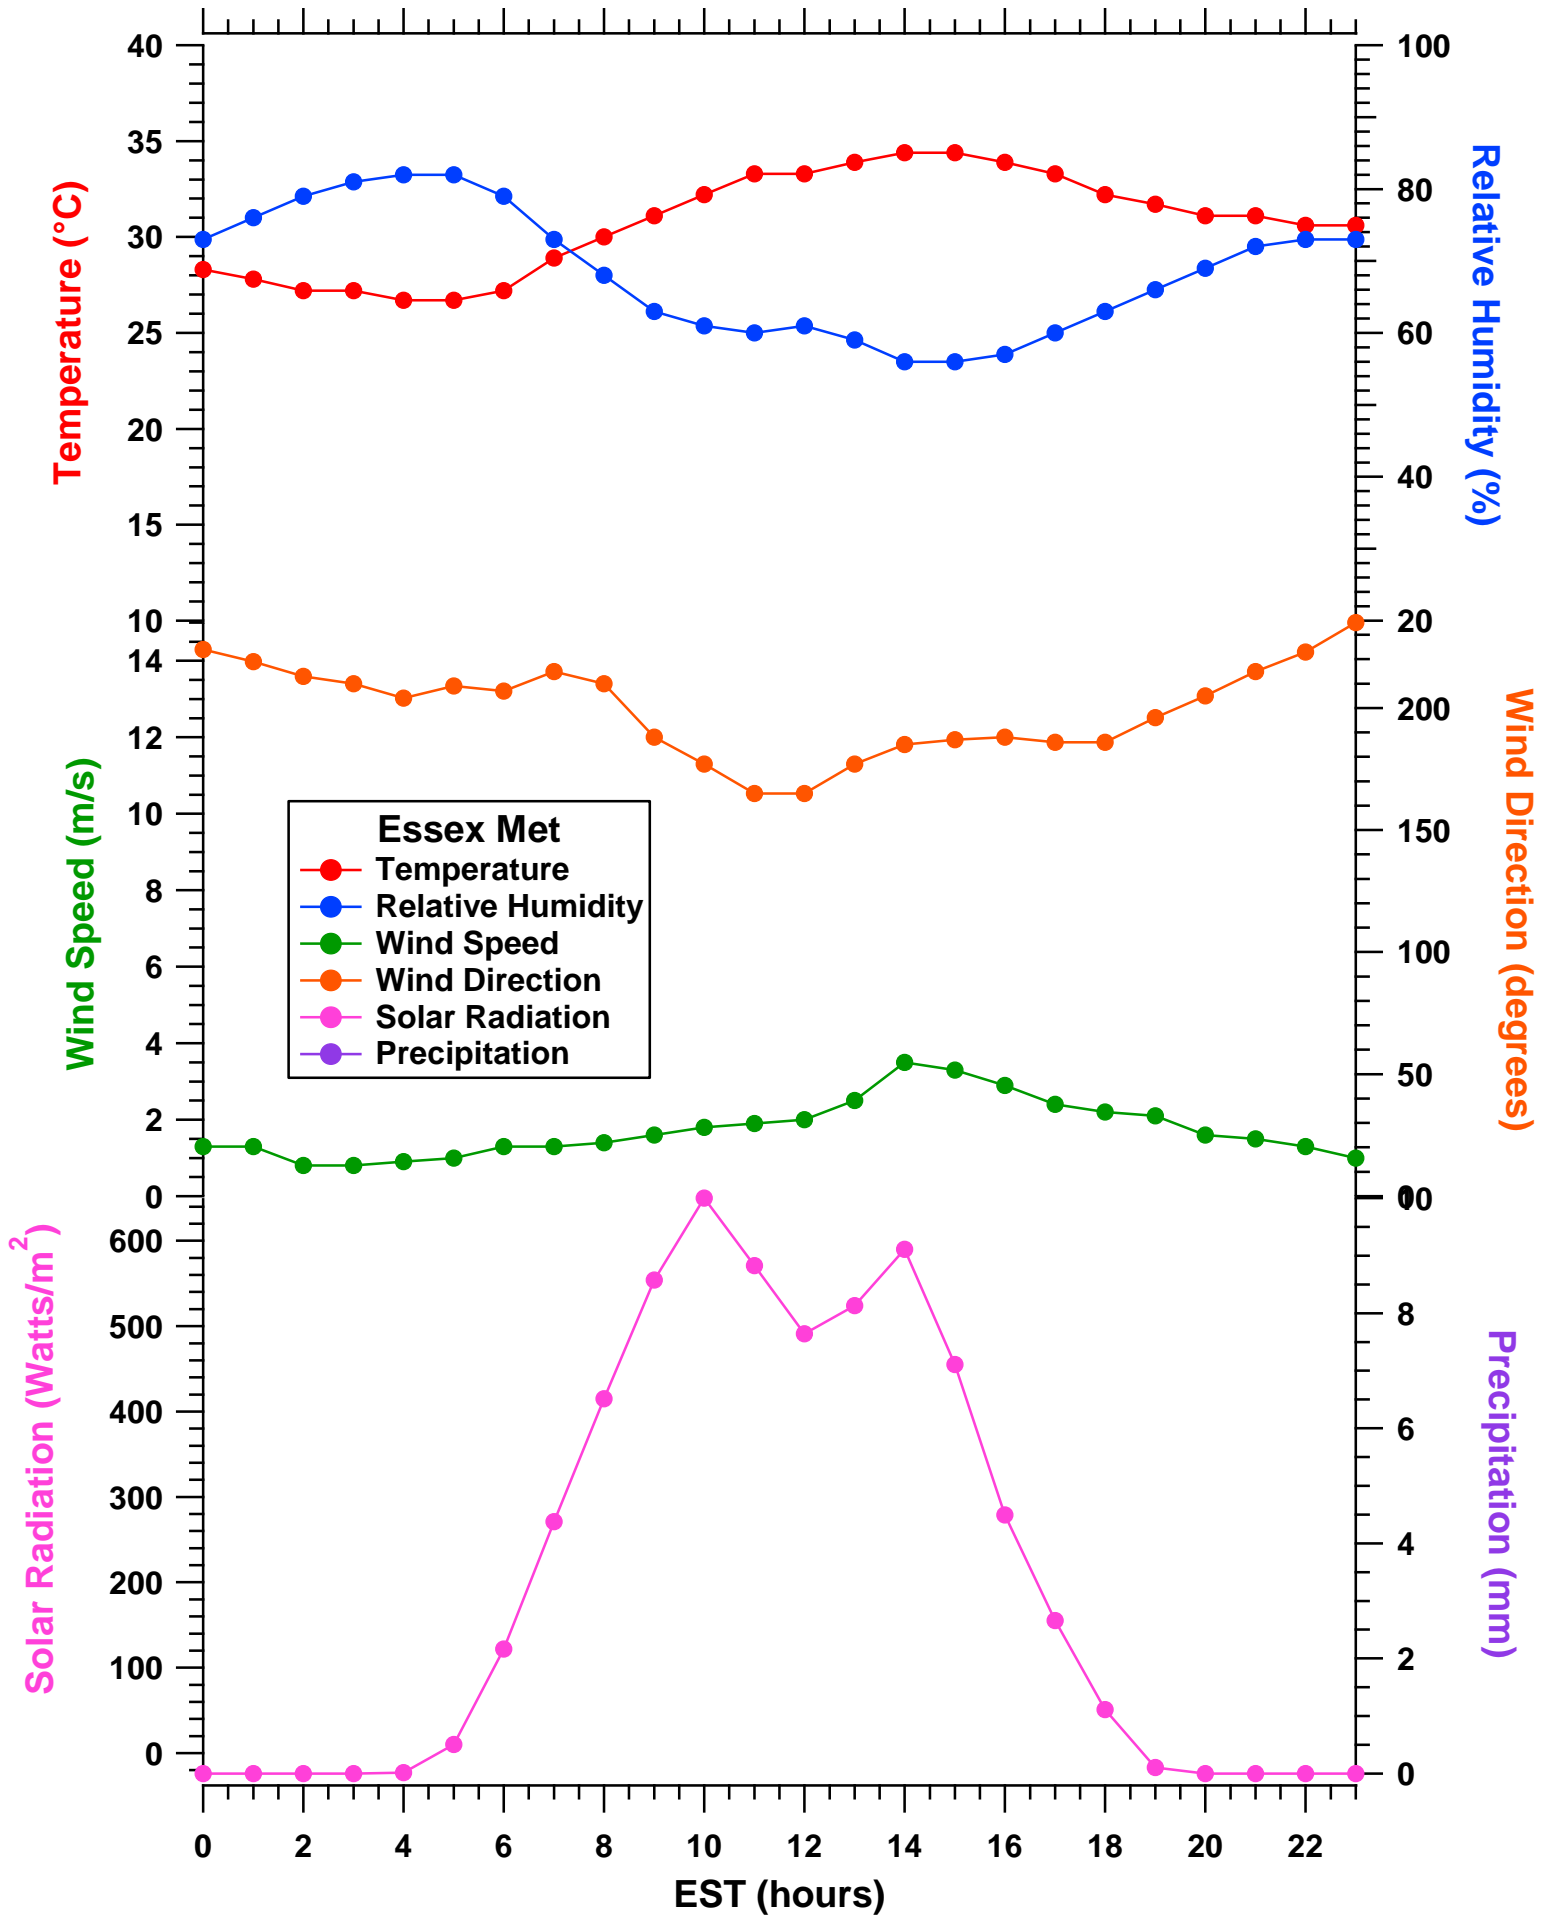

2011-07-21 MDE Ground Site Data Quick Look

All data are preliminary and subject to change

2011-07-21 MDE Ground Site Data Quick Look

All data are preliminary and subject to change

2011-07-21 MDE Ground Site Data Quick Look

All data are preliminary and subject to change

2011-07-21 MDE Ground Site Data Quick Look

All data are preliminary and subject to change

2011-07-21 MDE Ground Site Data Quick Look

All data are preliminary and subject to change