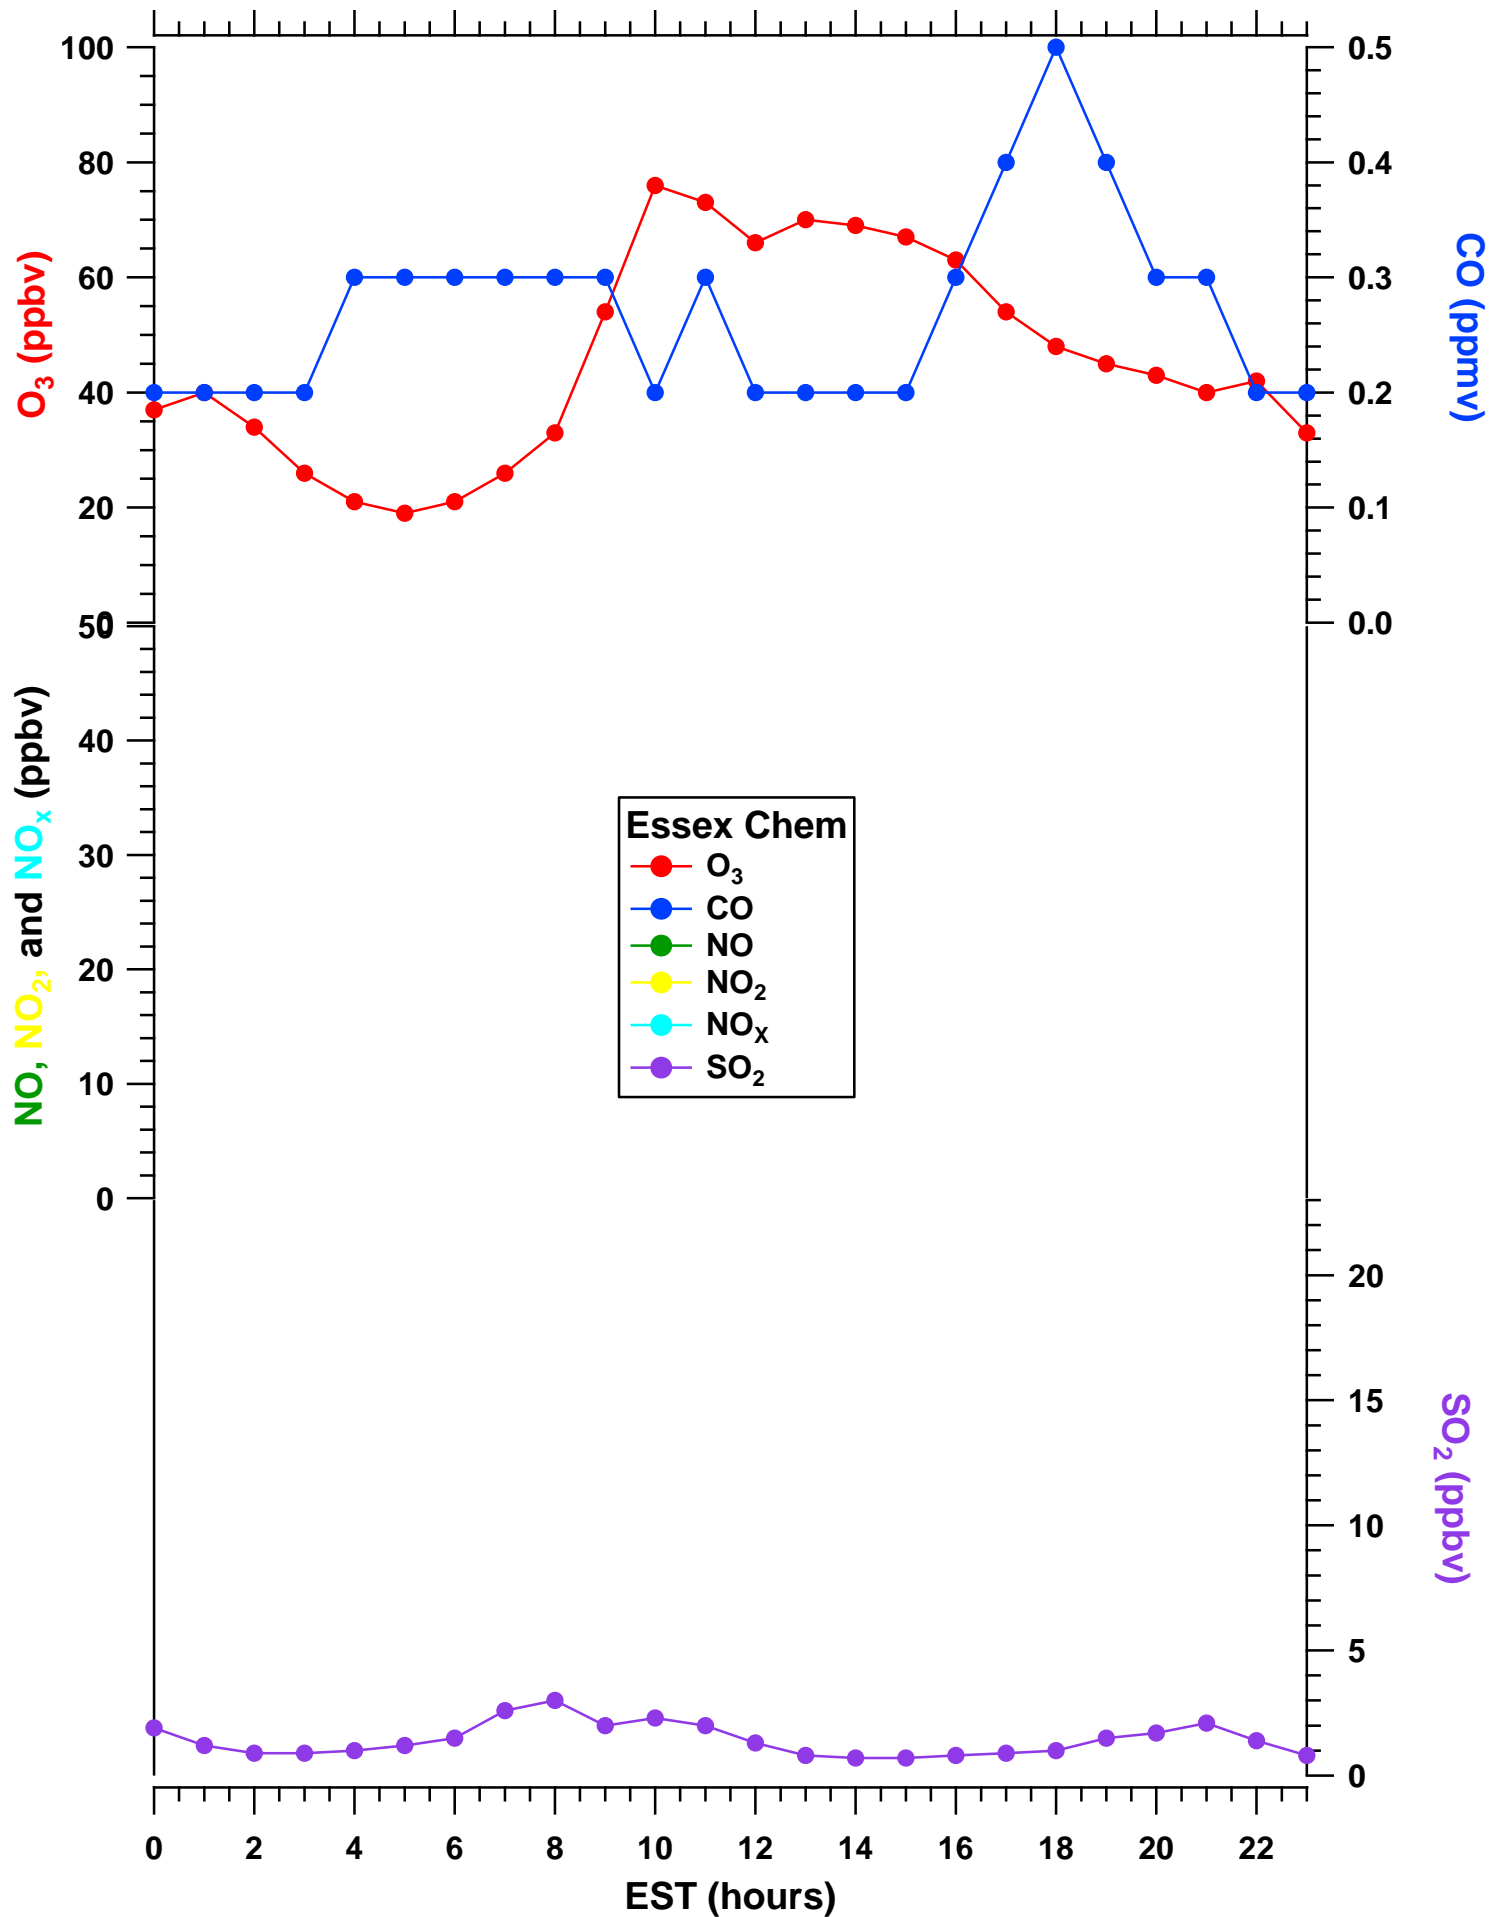

2011-07-21 MDE Ground Site Data Quick Look

All data are preliminary and subject to change

2011-07-21 MDE Ground Site Data Quick Look

All data are preliminary and subject to change

2011-07-21 MDE Ground Site Data Quick Look

All data are preliminary and subject to change

2011-07-21 MDE Ground Site Data Quick Look

All data are preliminary and subject to change

2011-07-21 MDE Ground Site Data Quick Look

All data are preliminary and subject to change