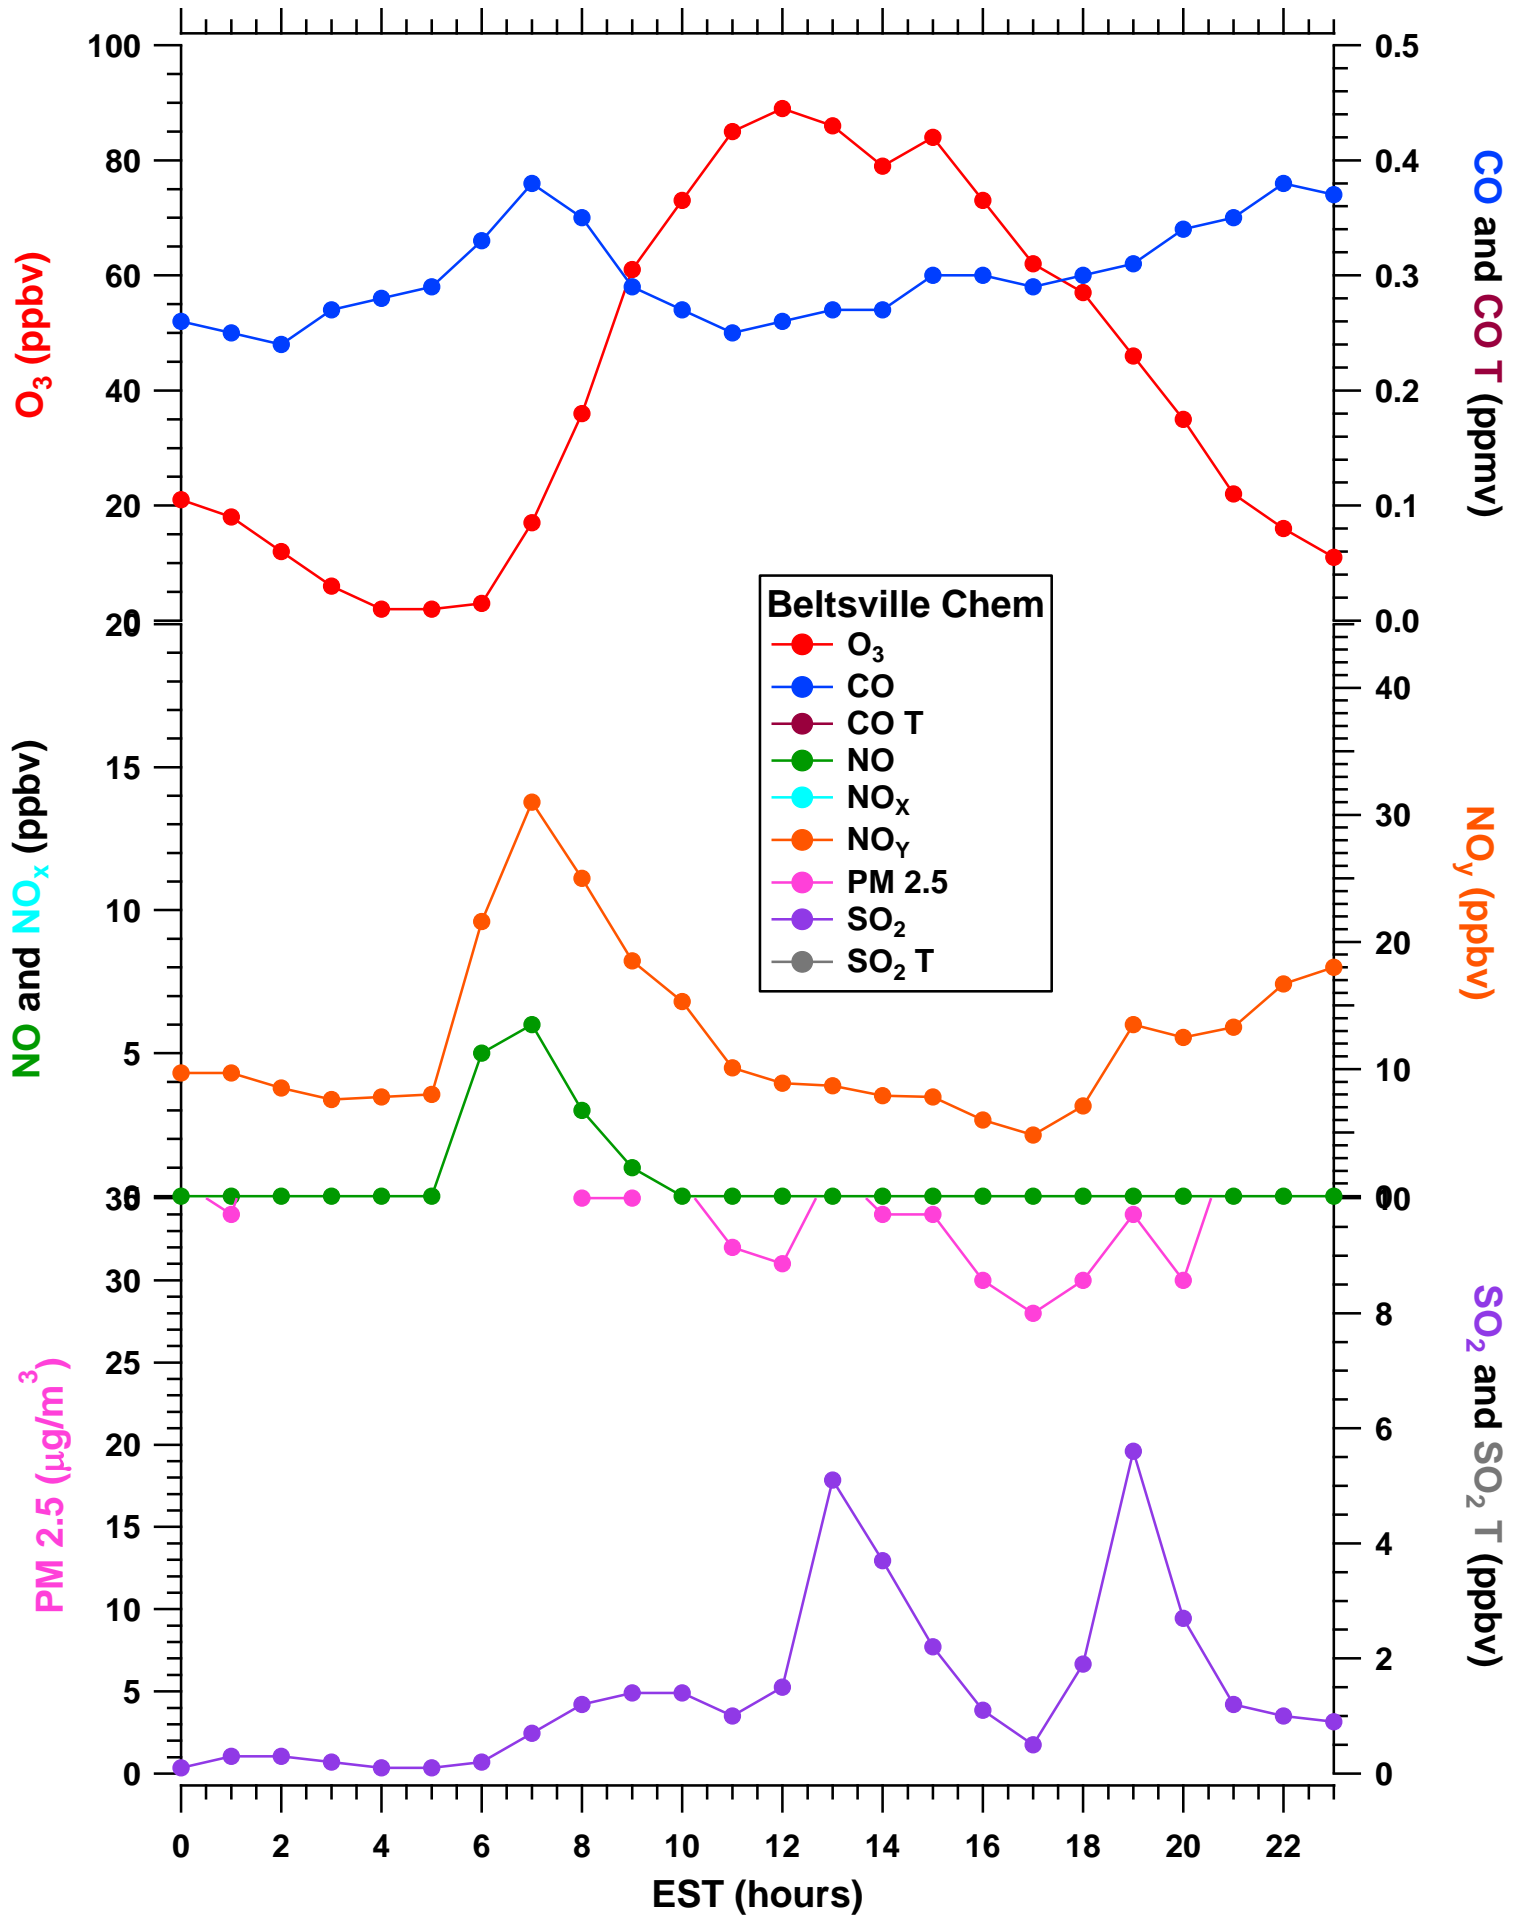

2011-07-21 MDE Ground Site Data Quick Look

All data are preliminary and subject to change

2011-07-21 MDE Ground Site Data Quick Look

All data are preliminary and subject to change

2011-07-21 MDE Ground Site Data Quick Look

All data are preliminary and subject to change

2011-07-21 MDE Ground Site Data Quick Look

All data are preliminary and subject to change

2011-07-21 MDE Ground Site Data Quick Look

All data are preliminary and subject to change