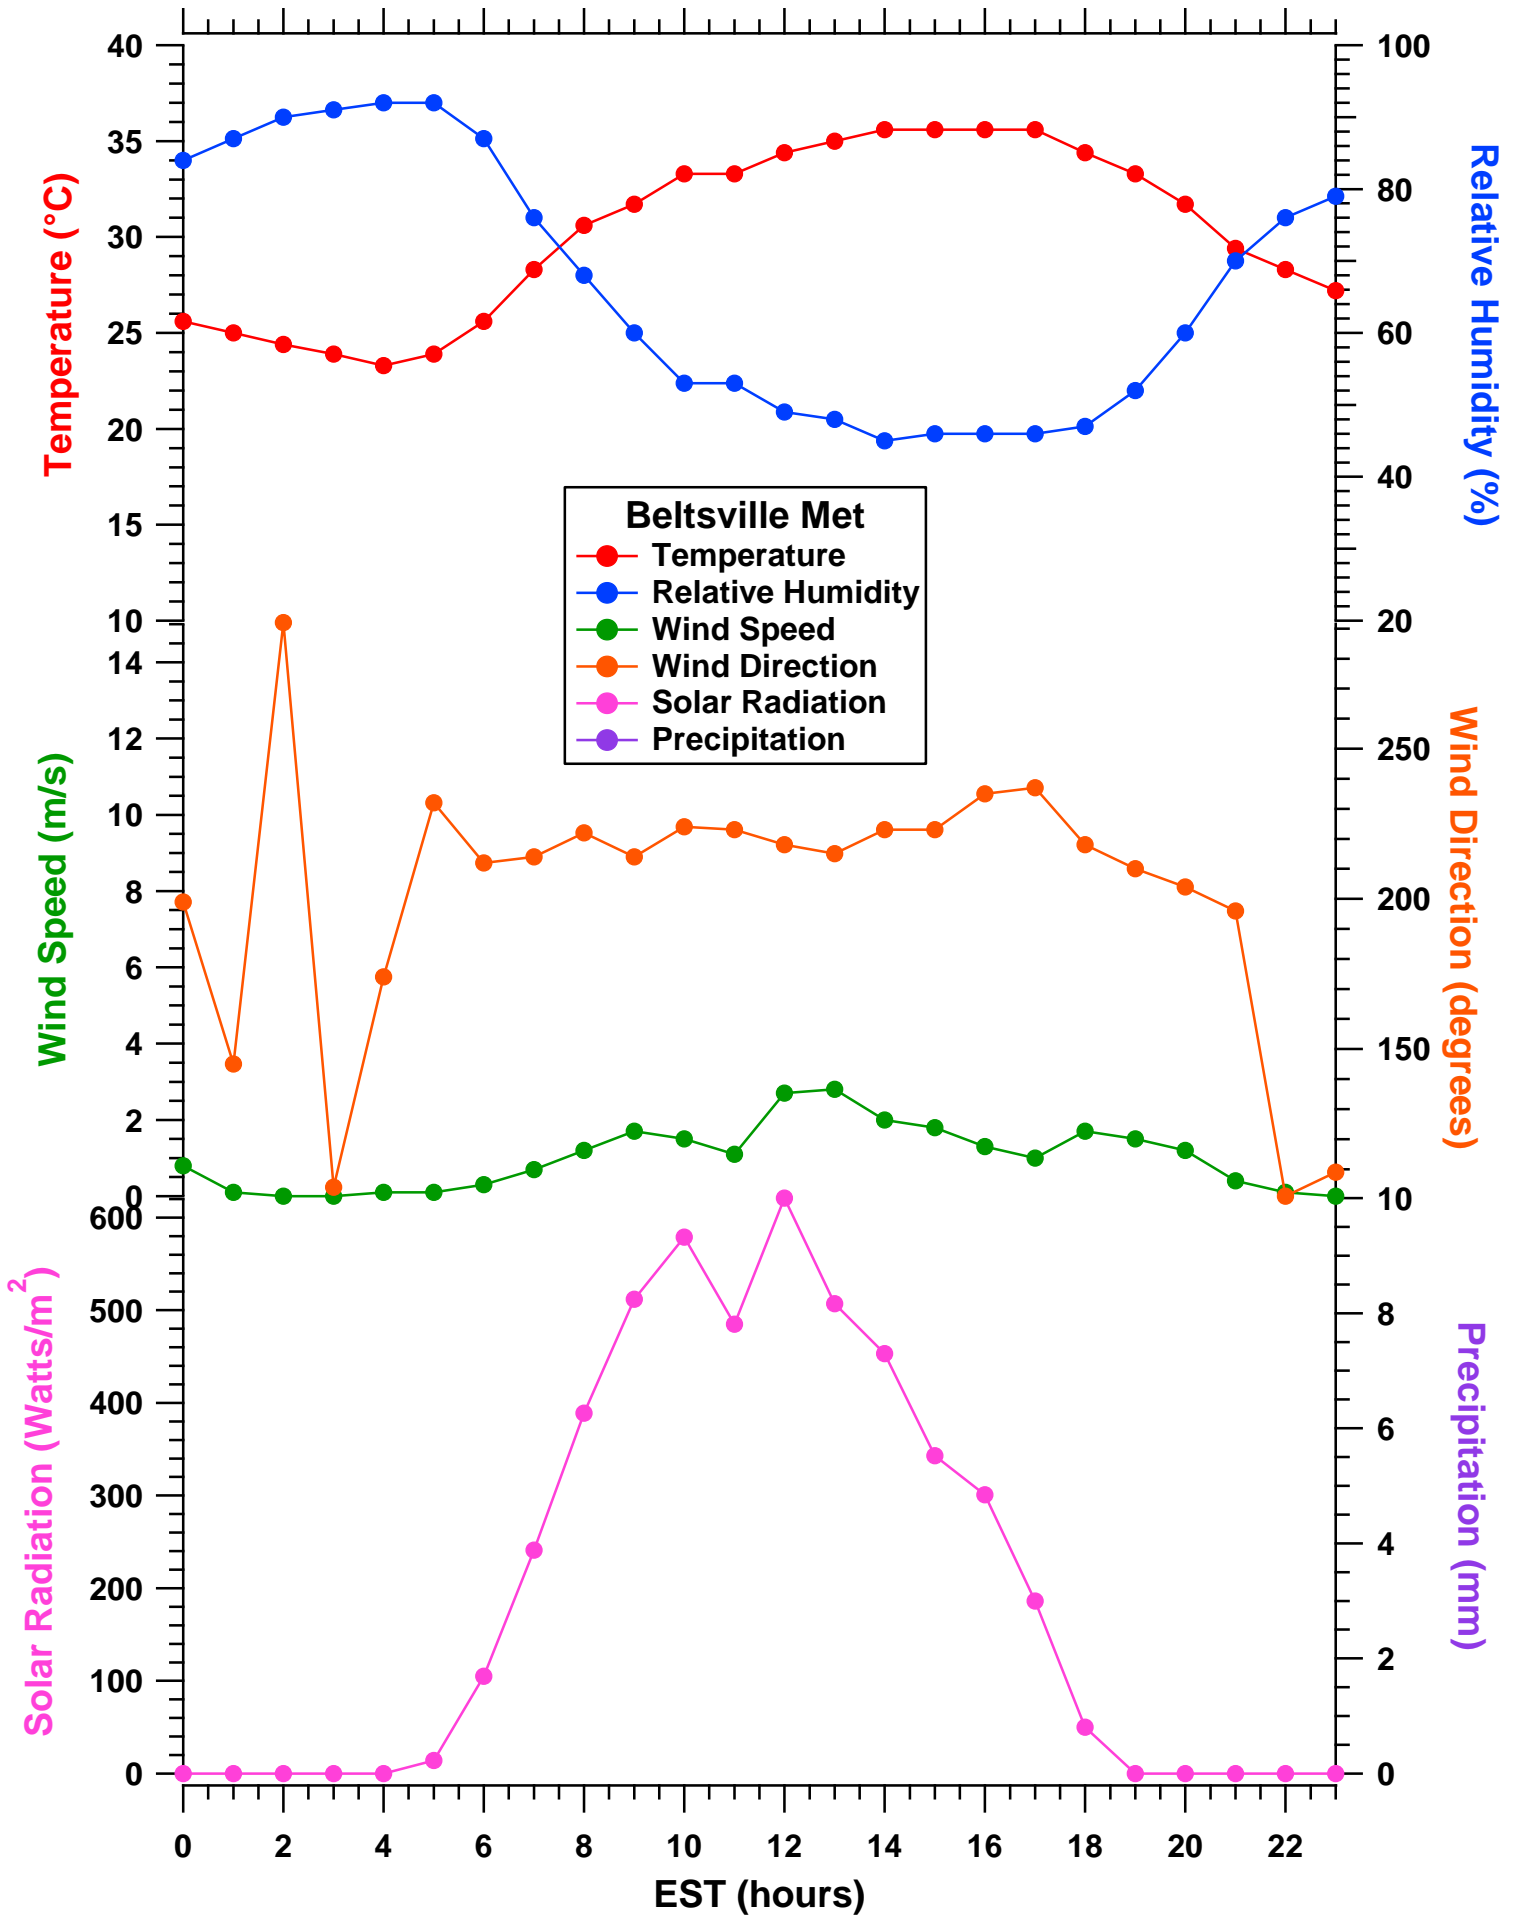

2011-07-21 MDE Ground Site Data Quick Look

All data are preliminary and subject to change