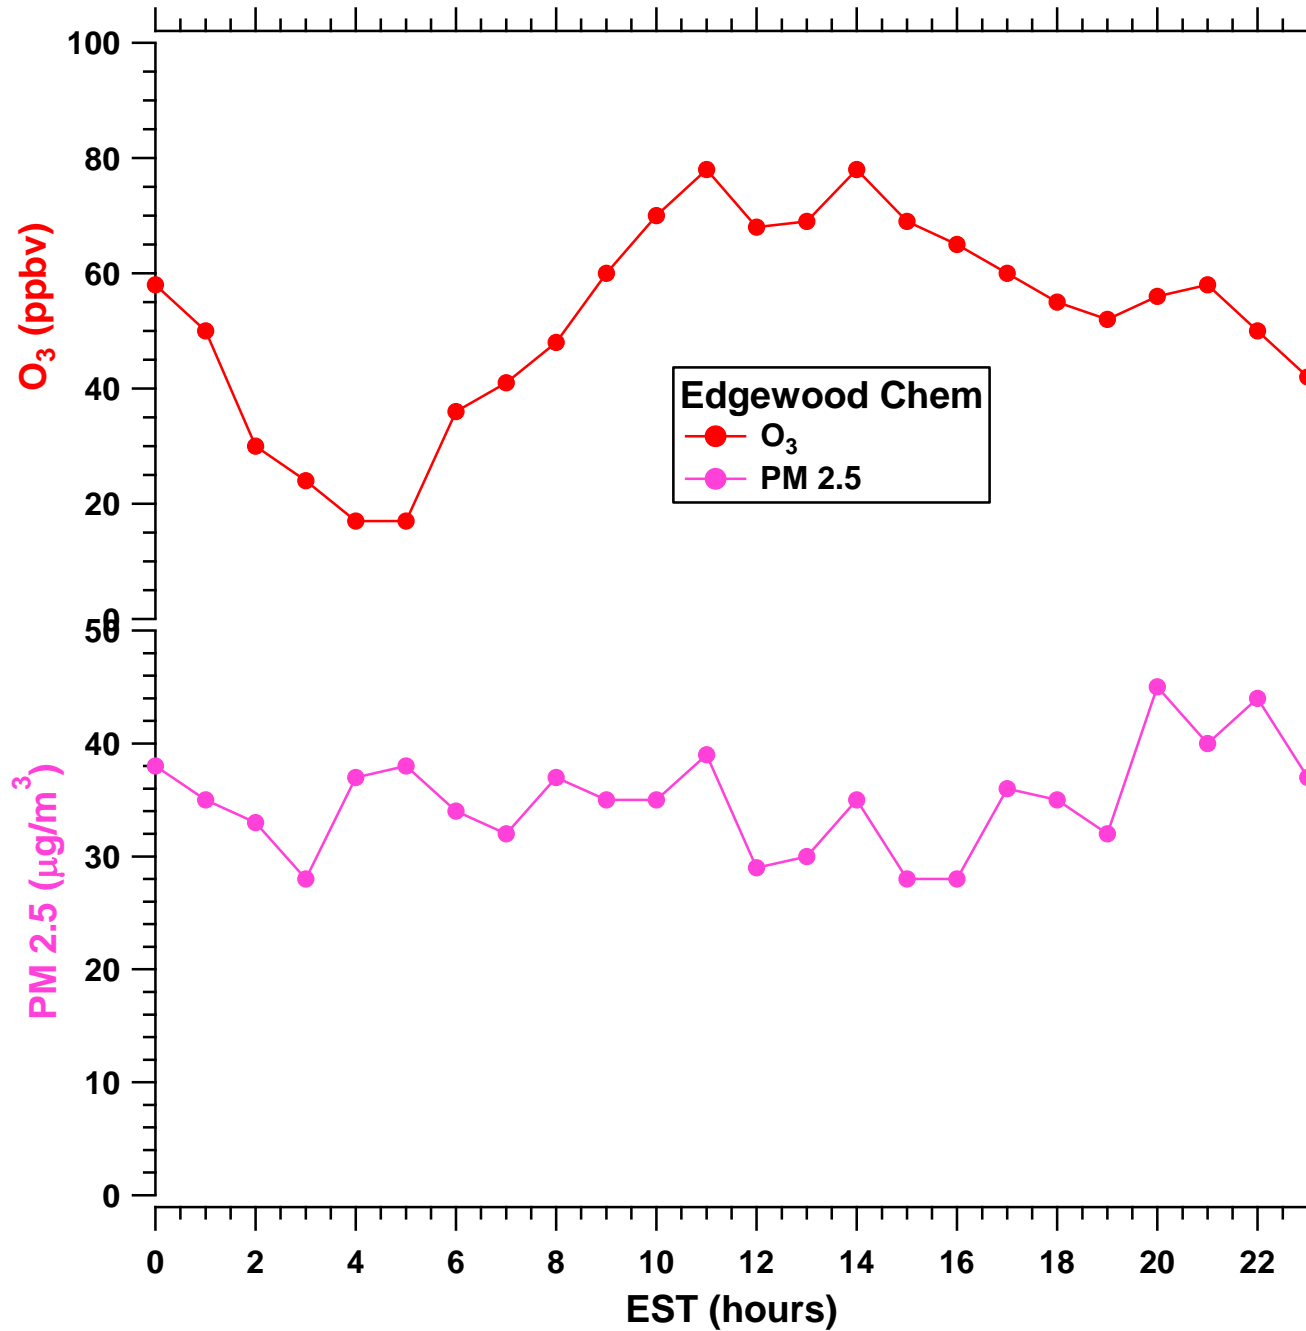

2011-07-21 MDE Ground Site Data Quick Look

All data are preliminary and subject to change

2011-07-21 MDE Ground Site Data Quick Look

All data are preliminary and subject to change

2011-07-21 MDE Ground Site Data Quick Look

All data are preliminary and subject to change

2011-07-21 MDE Ground Site Data Quick Look

All data are preliminary and subject to change

2011-07-21 MDE Ground Site Data Quick Look

All data are preliminary and subject to change