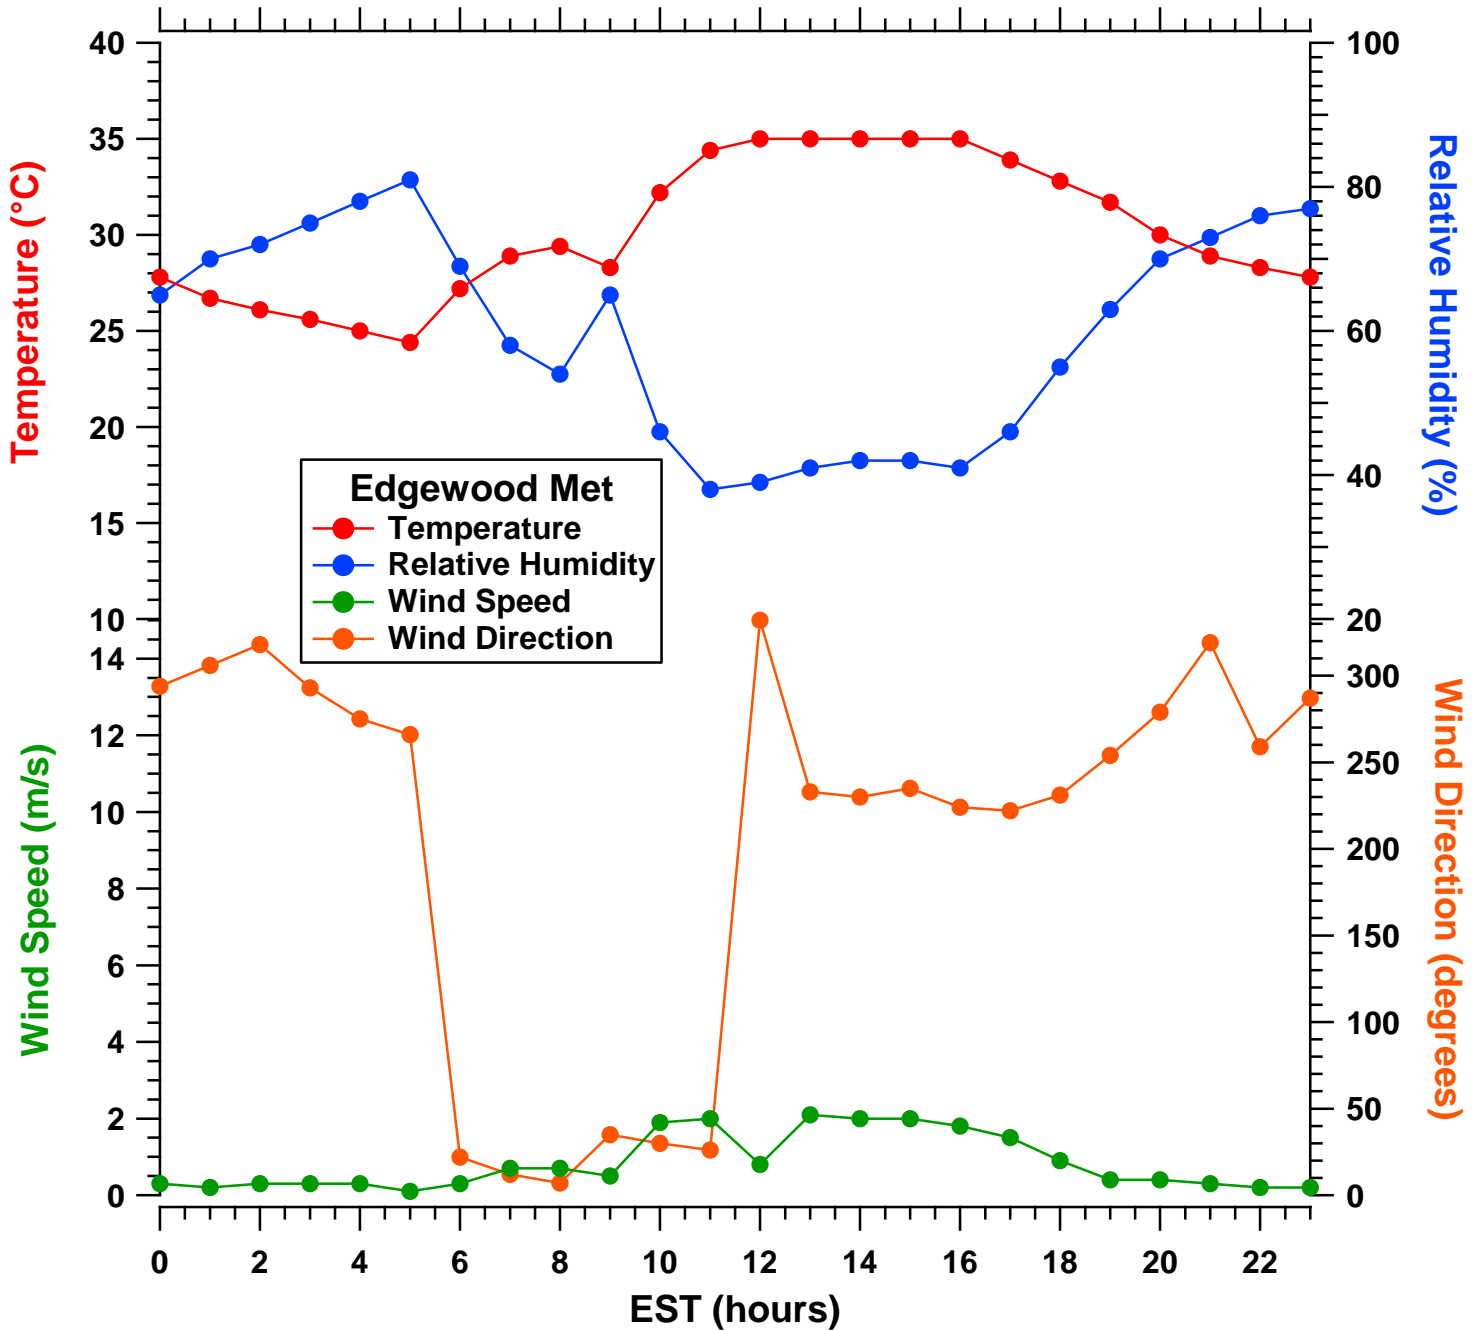

2011-07-23 MDE Ground Site Data Quick Look

All data are preliminary and subject to change