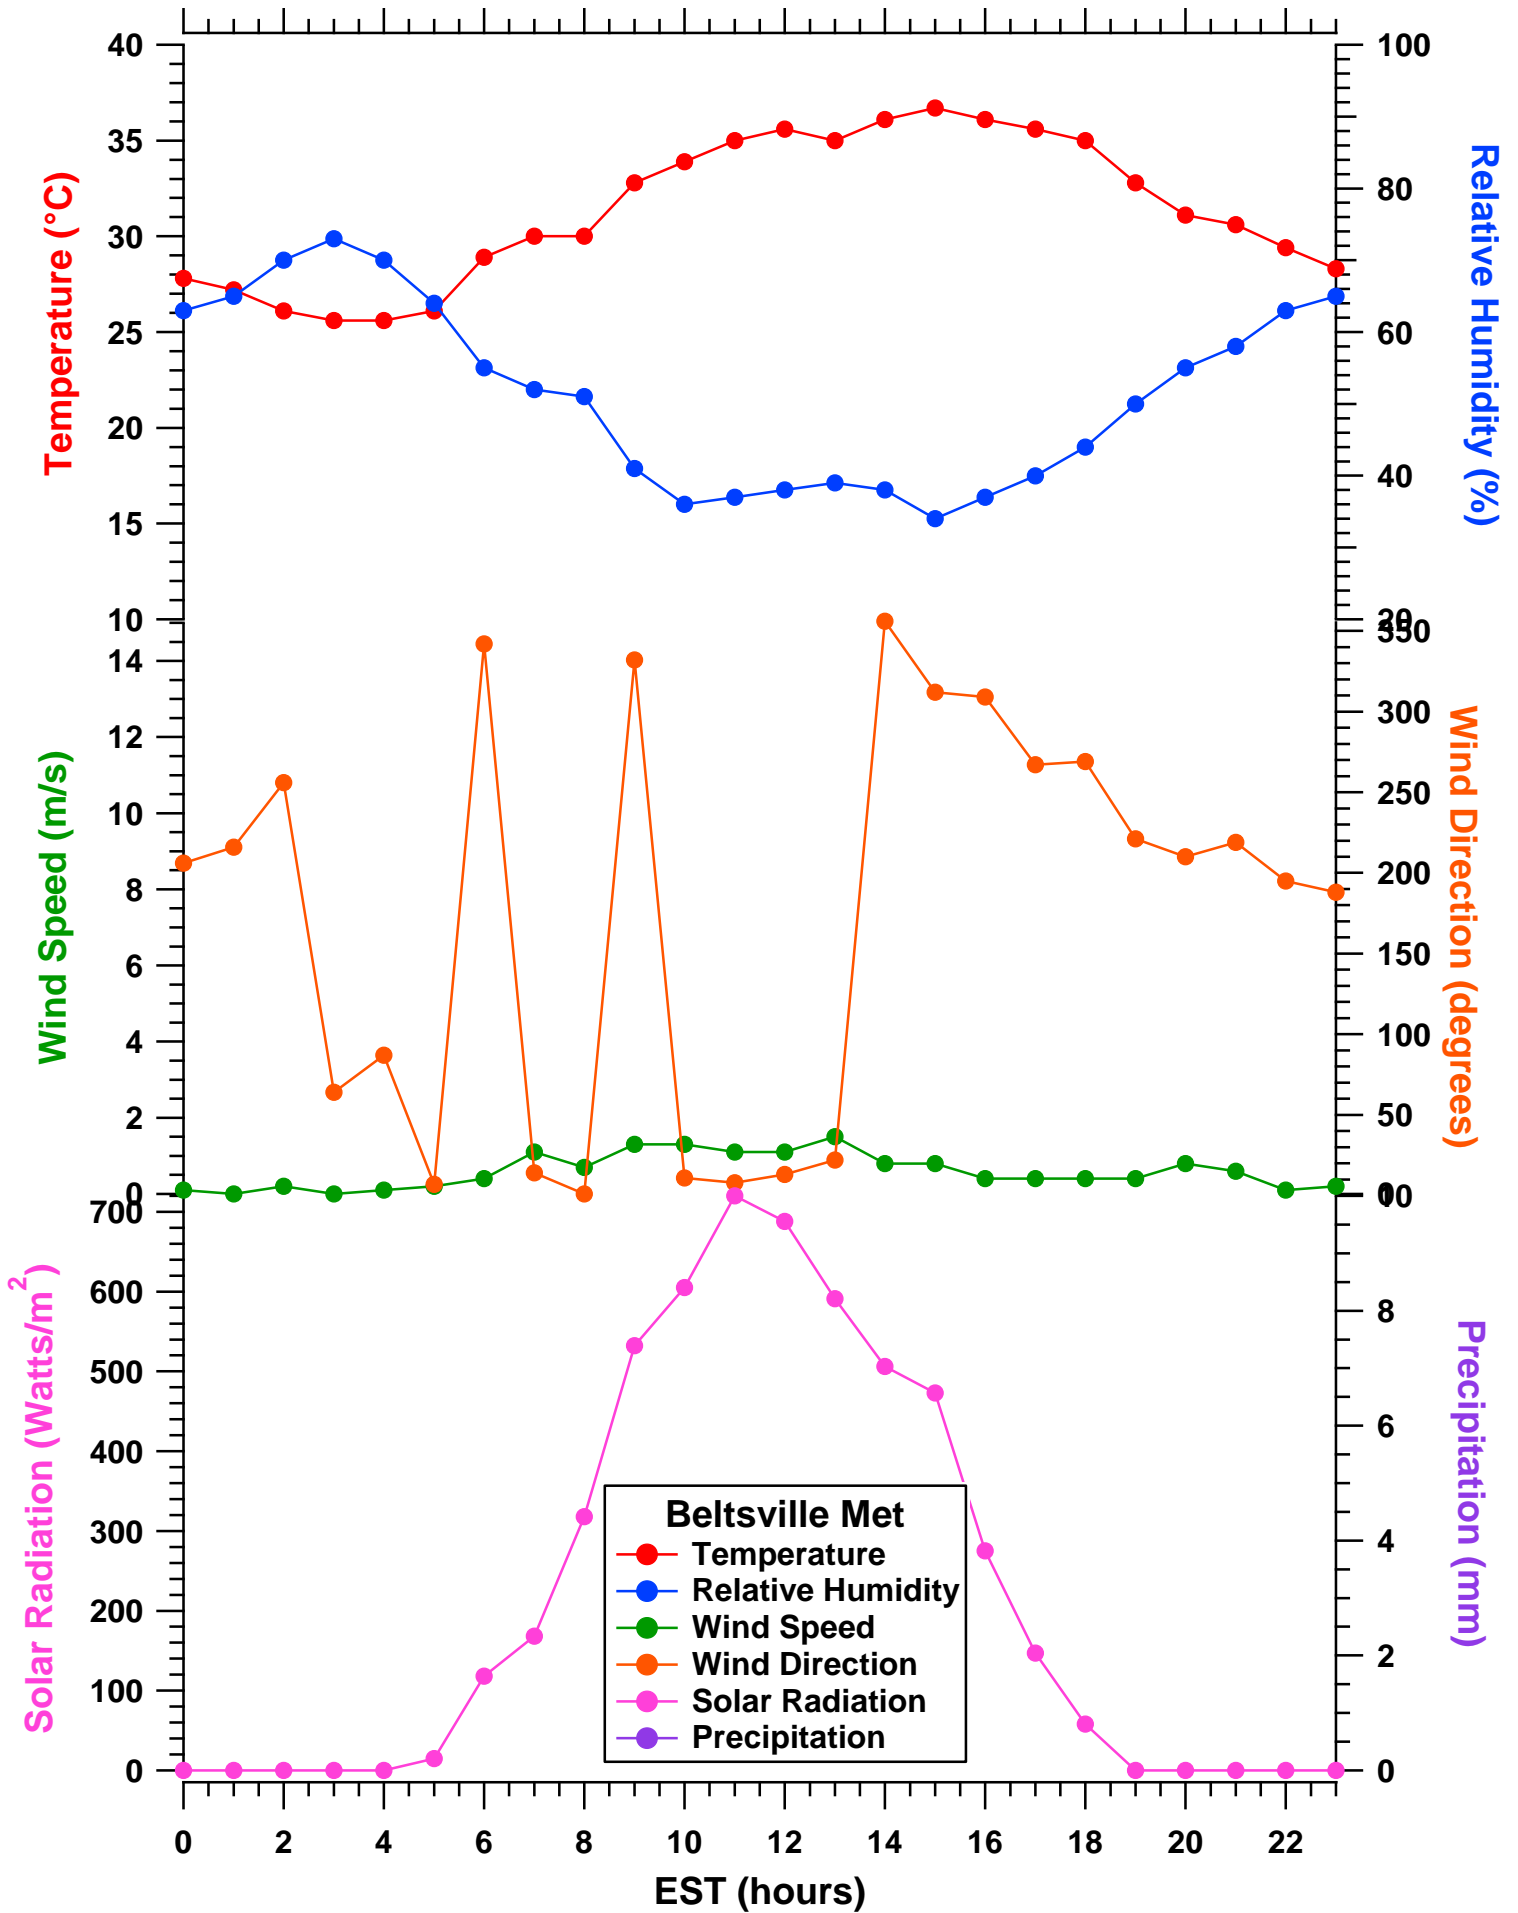

2011-07-23 MDE Ground Site Data Quick Look

All data are preliminary and subject to change