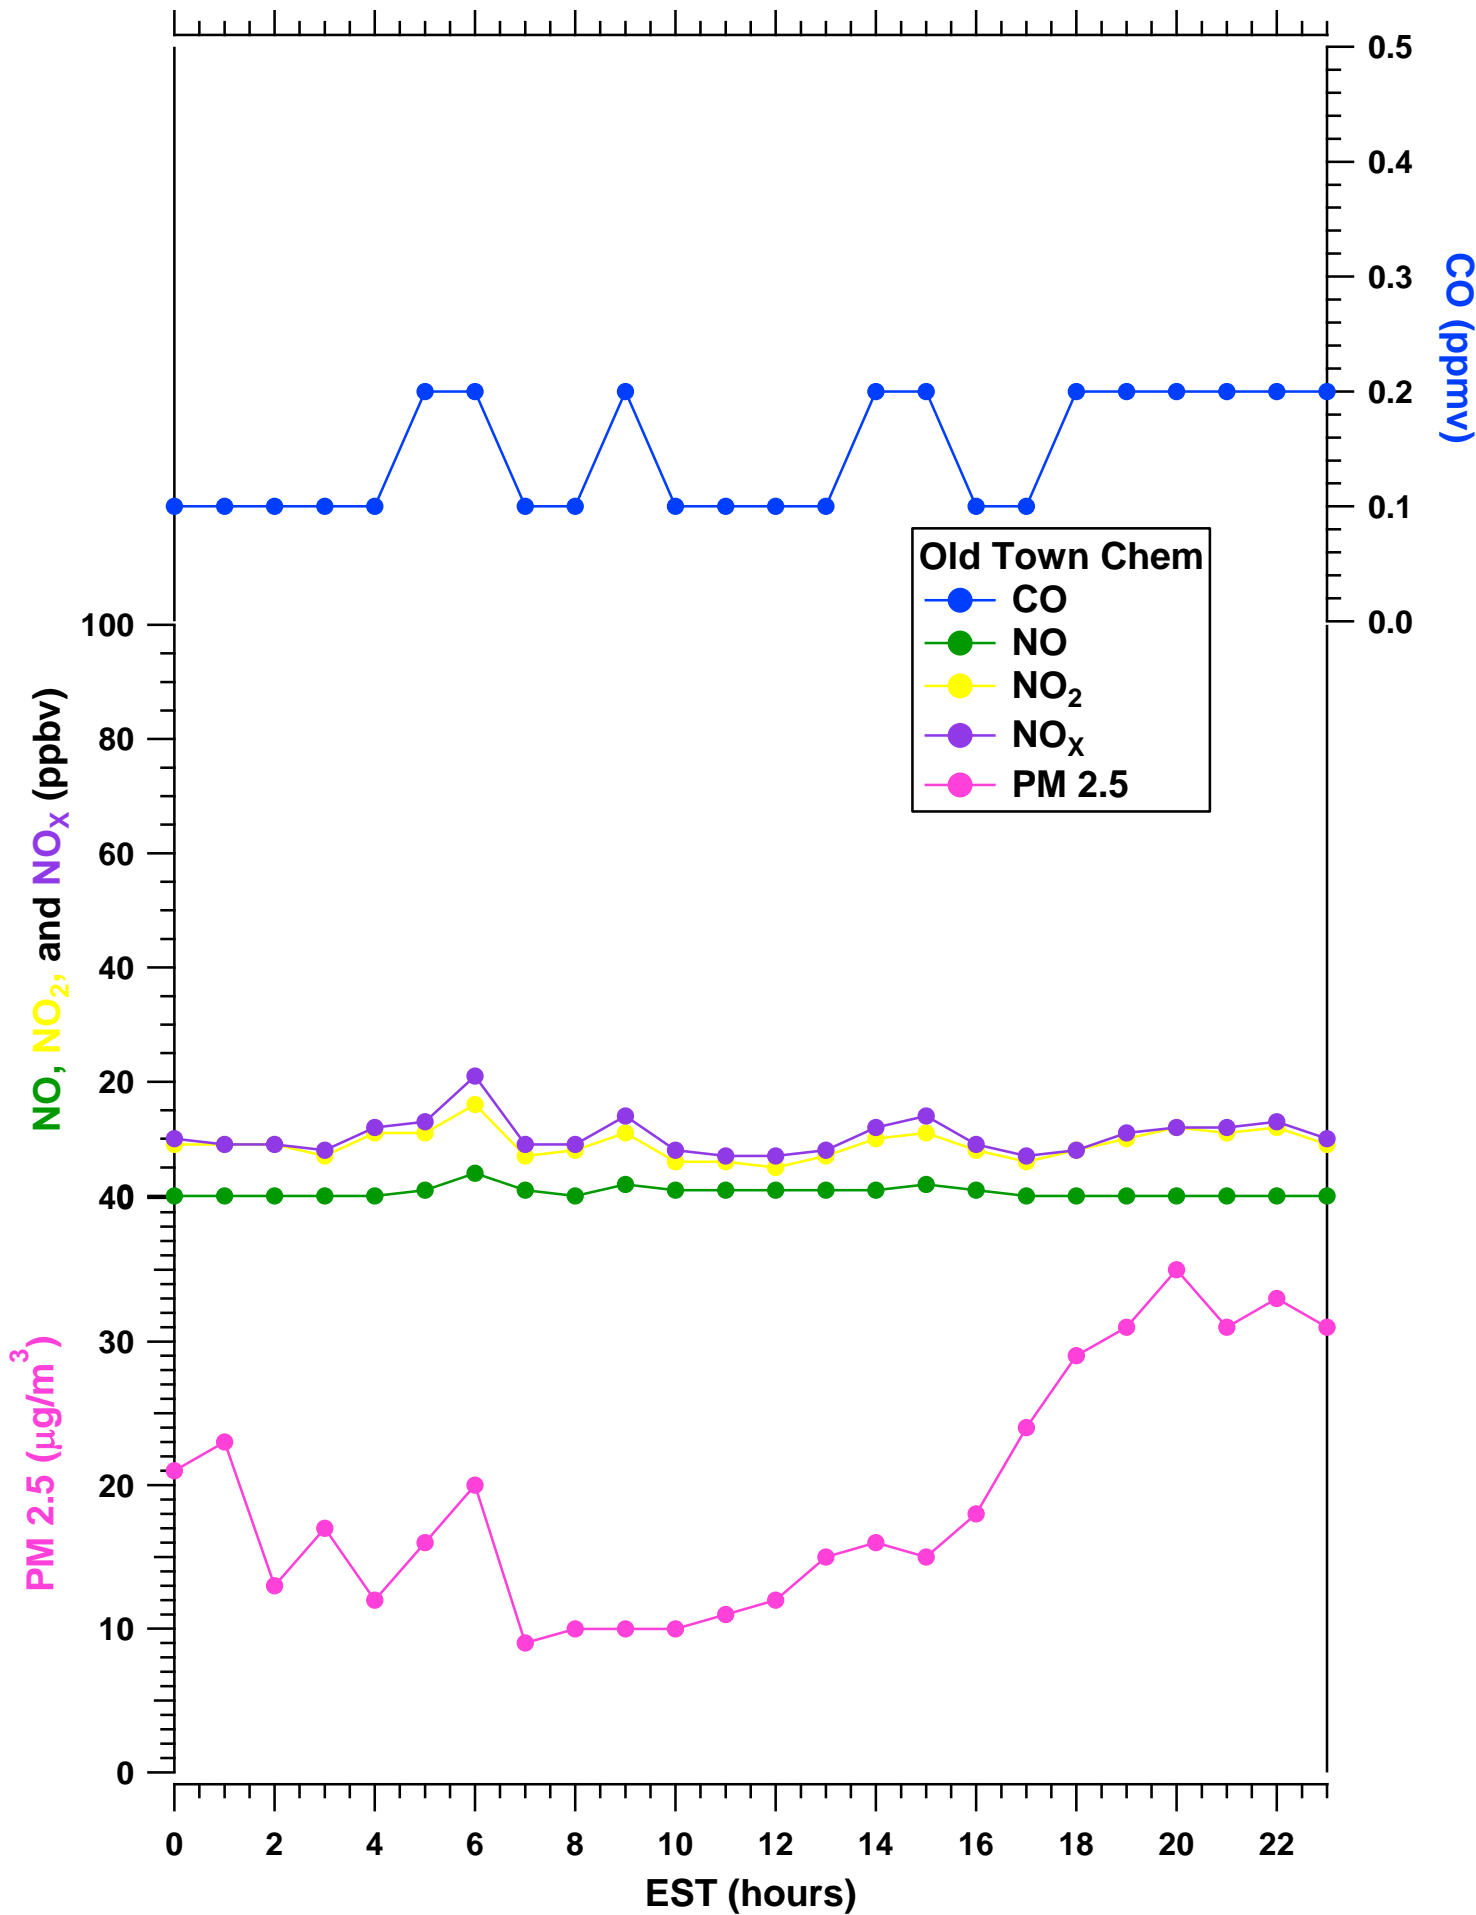

2011-07-23 MDE Ground Site Data Quick Look

All data are preliminary and subject to change