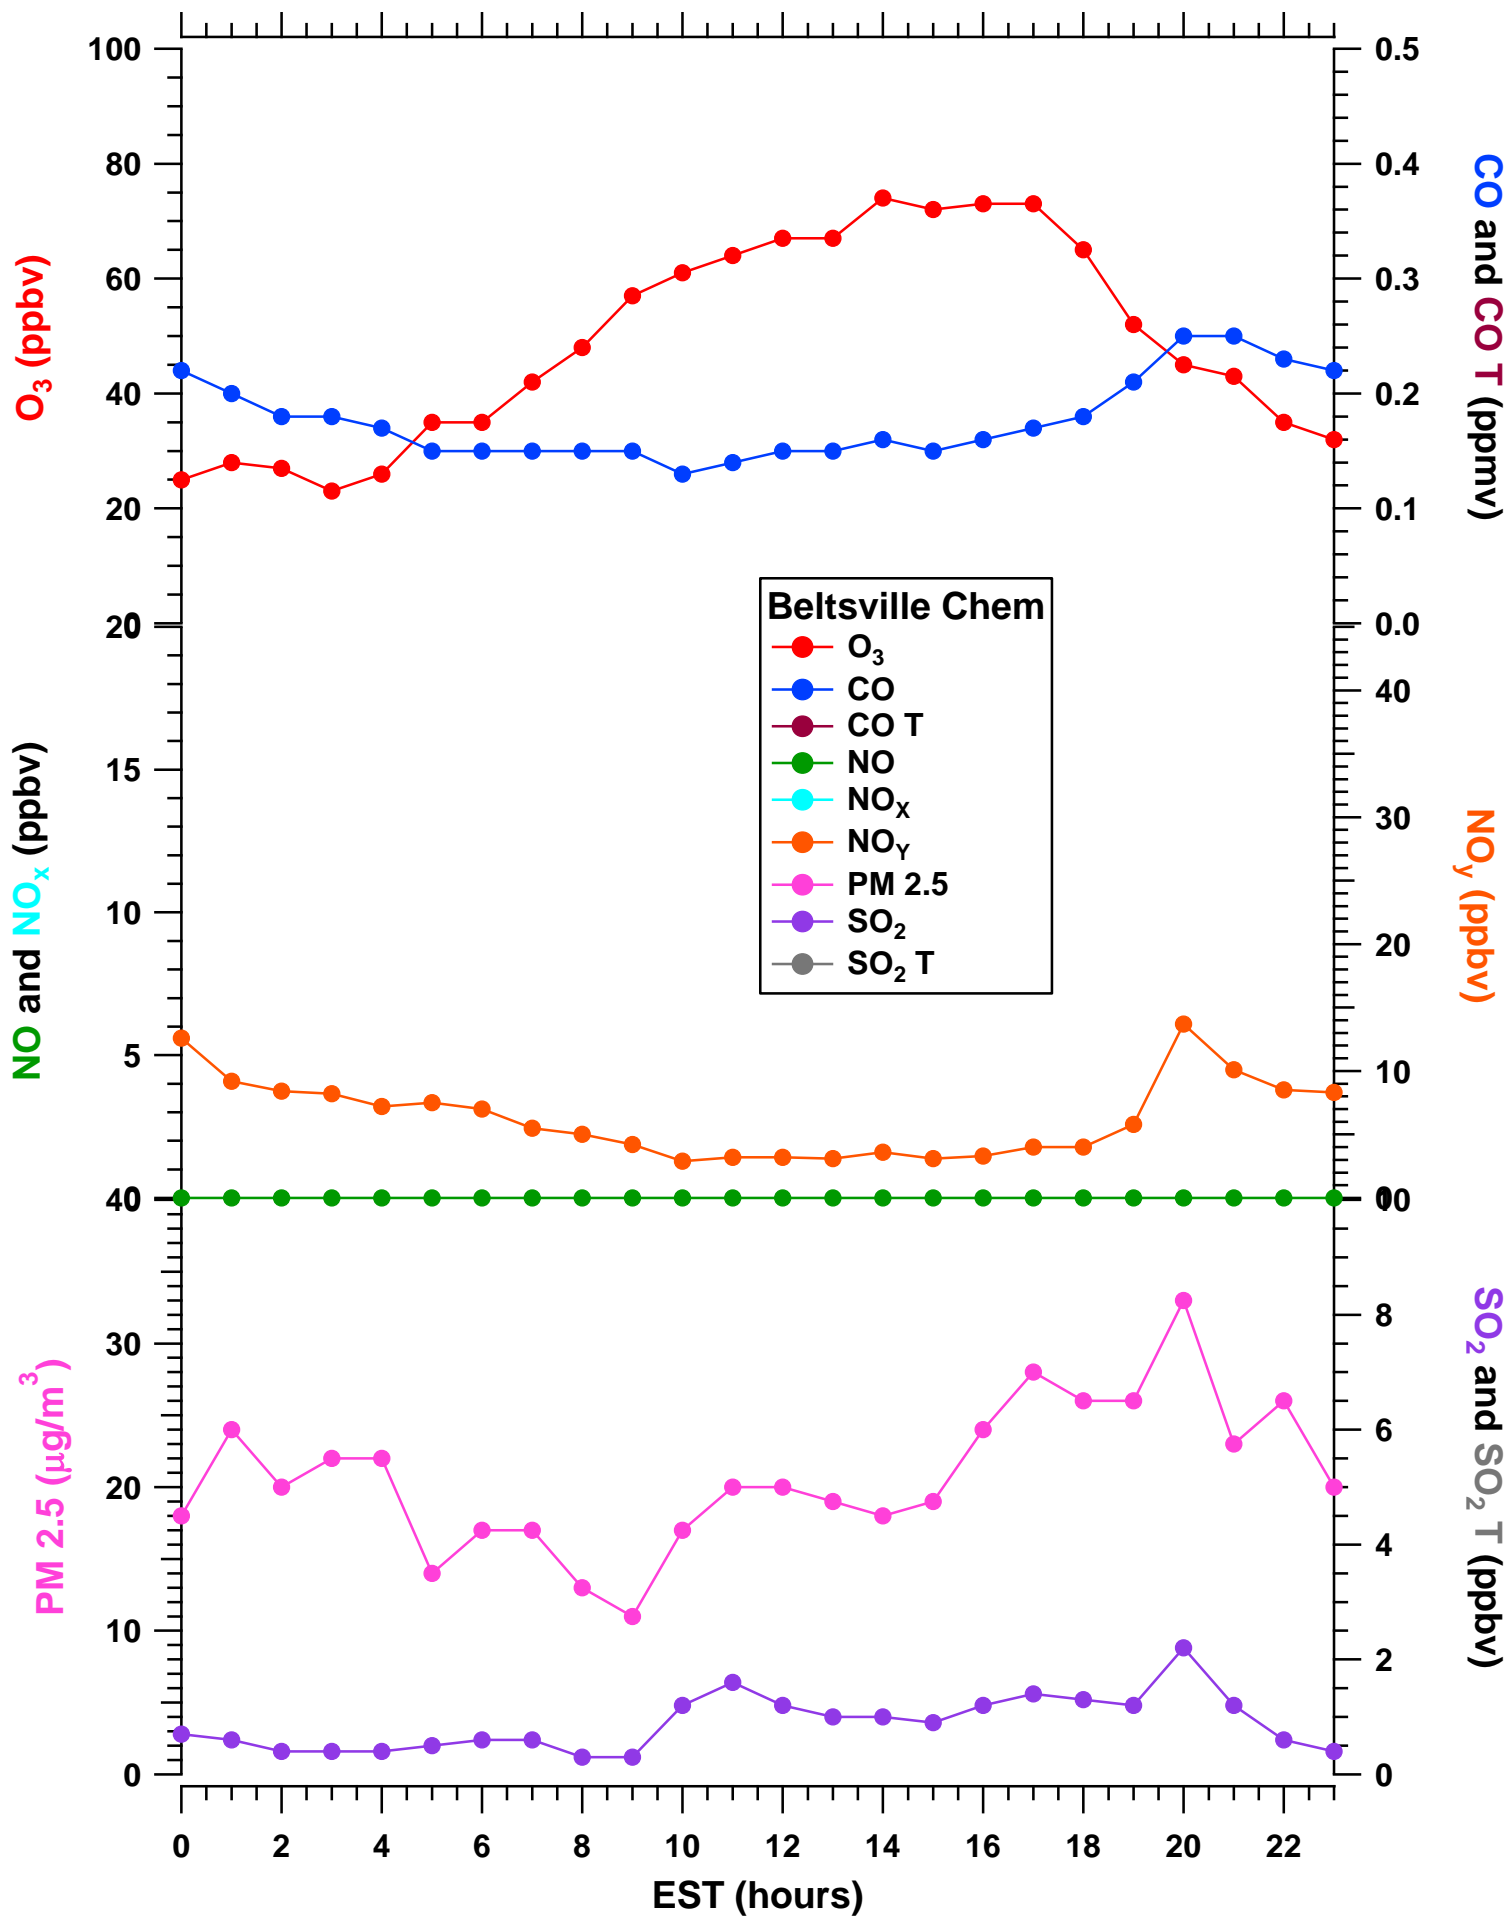

2011-07-23 MDE Ground Site Data Quick Look

All data are preliminary and subject to change