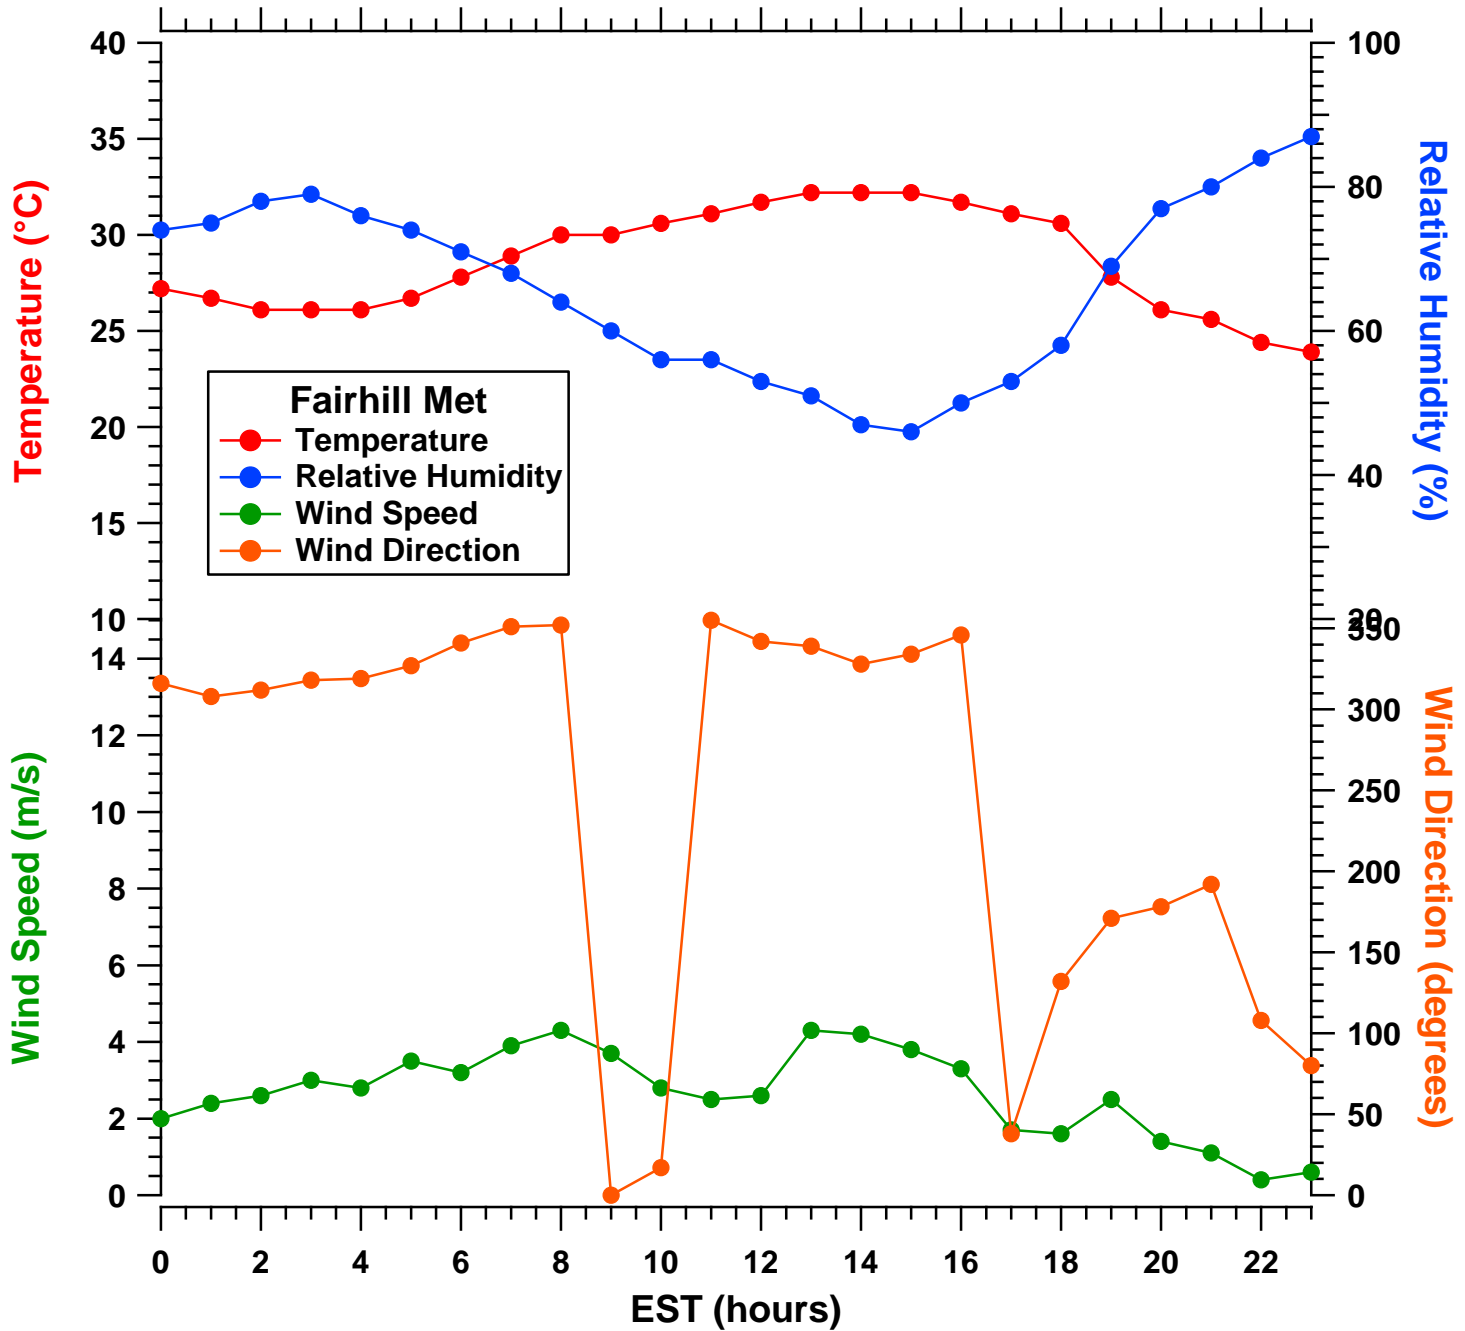

2011-07-24 MDE Ground Site Data Quick Look

All data are preliminary and subject to change