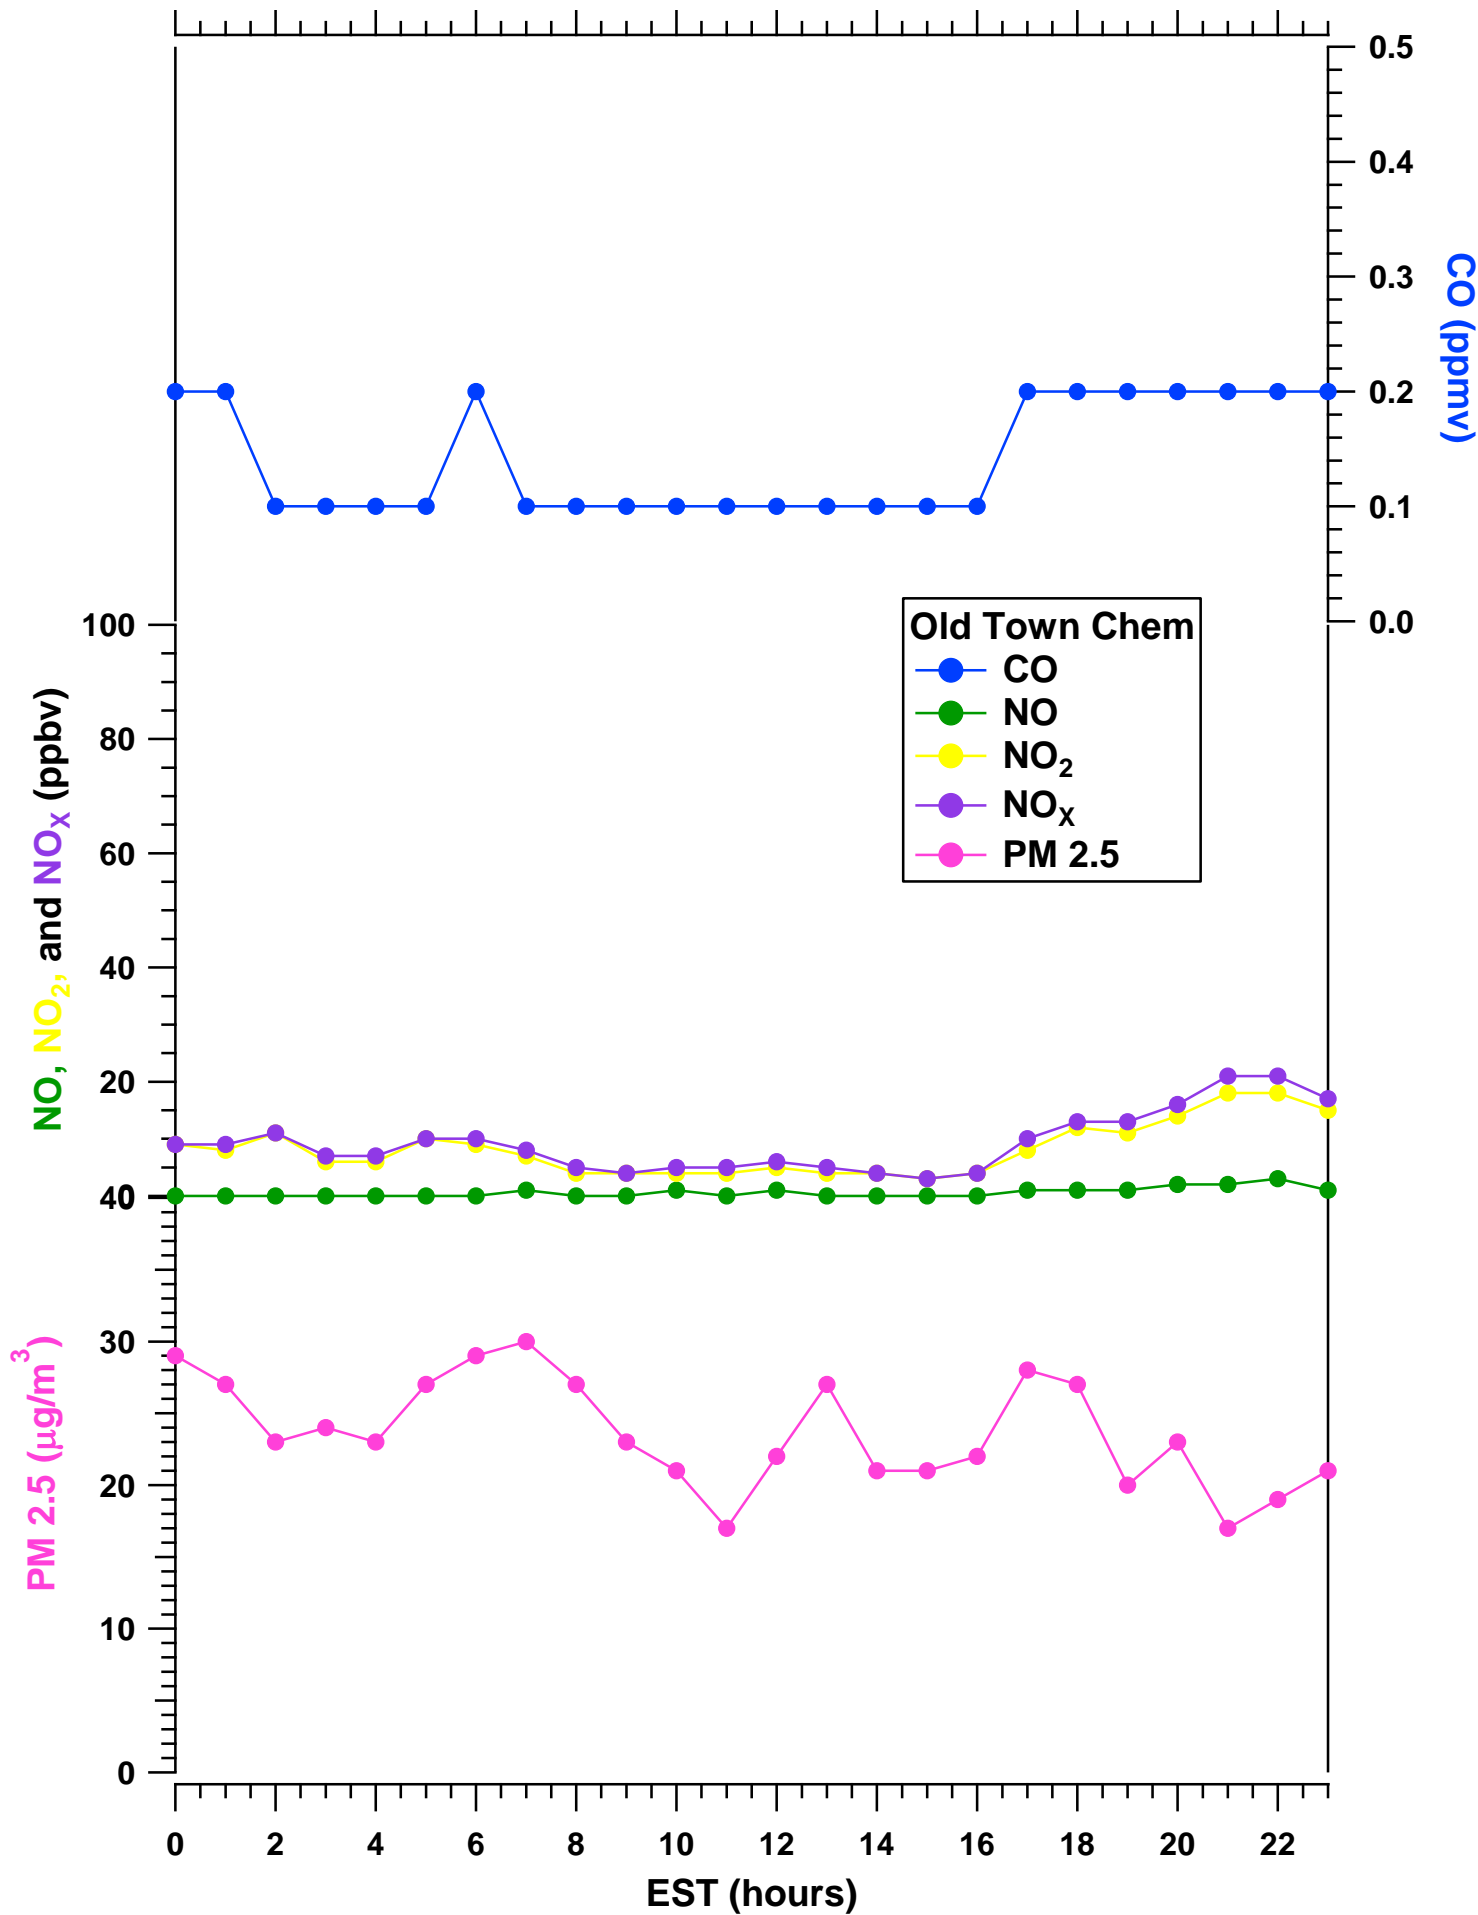

2011-07-24 MDE Ground Site Data Quick Look

All data are preliminary and subject to change