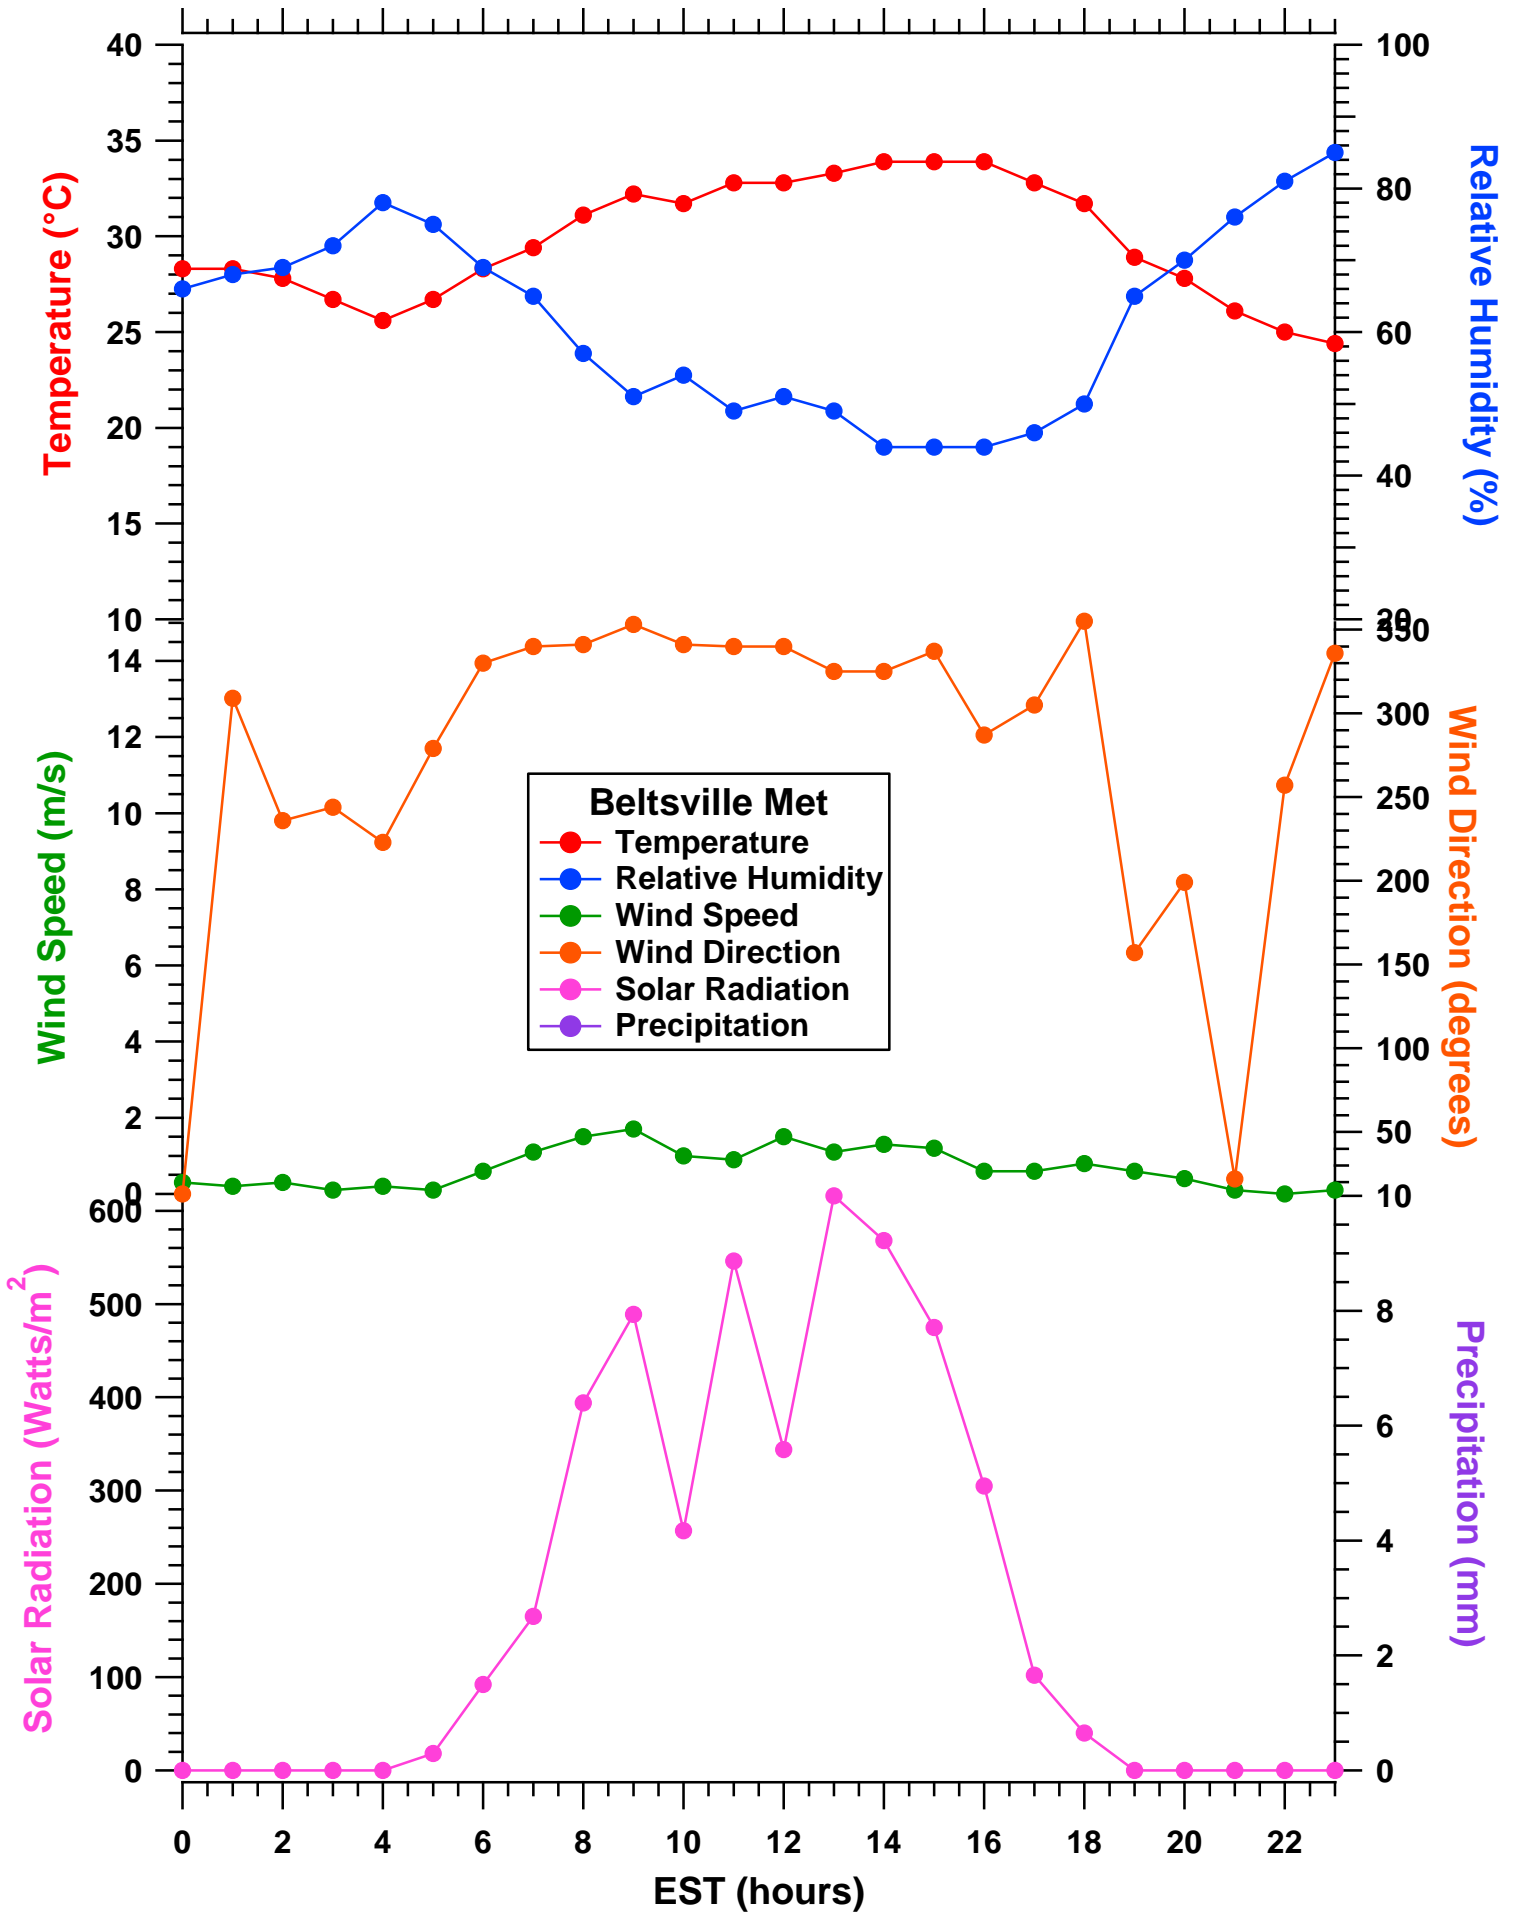

2011-07-24 MDE Ground Site Data Quick Look

All data are preliminary and subject to change