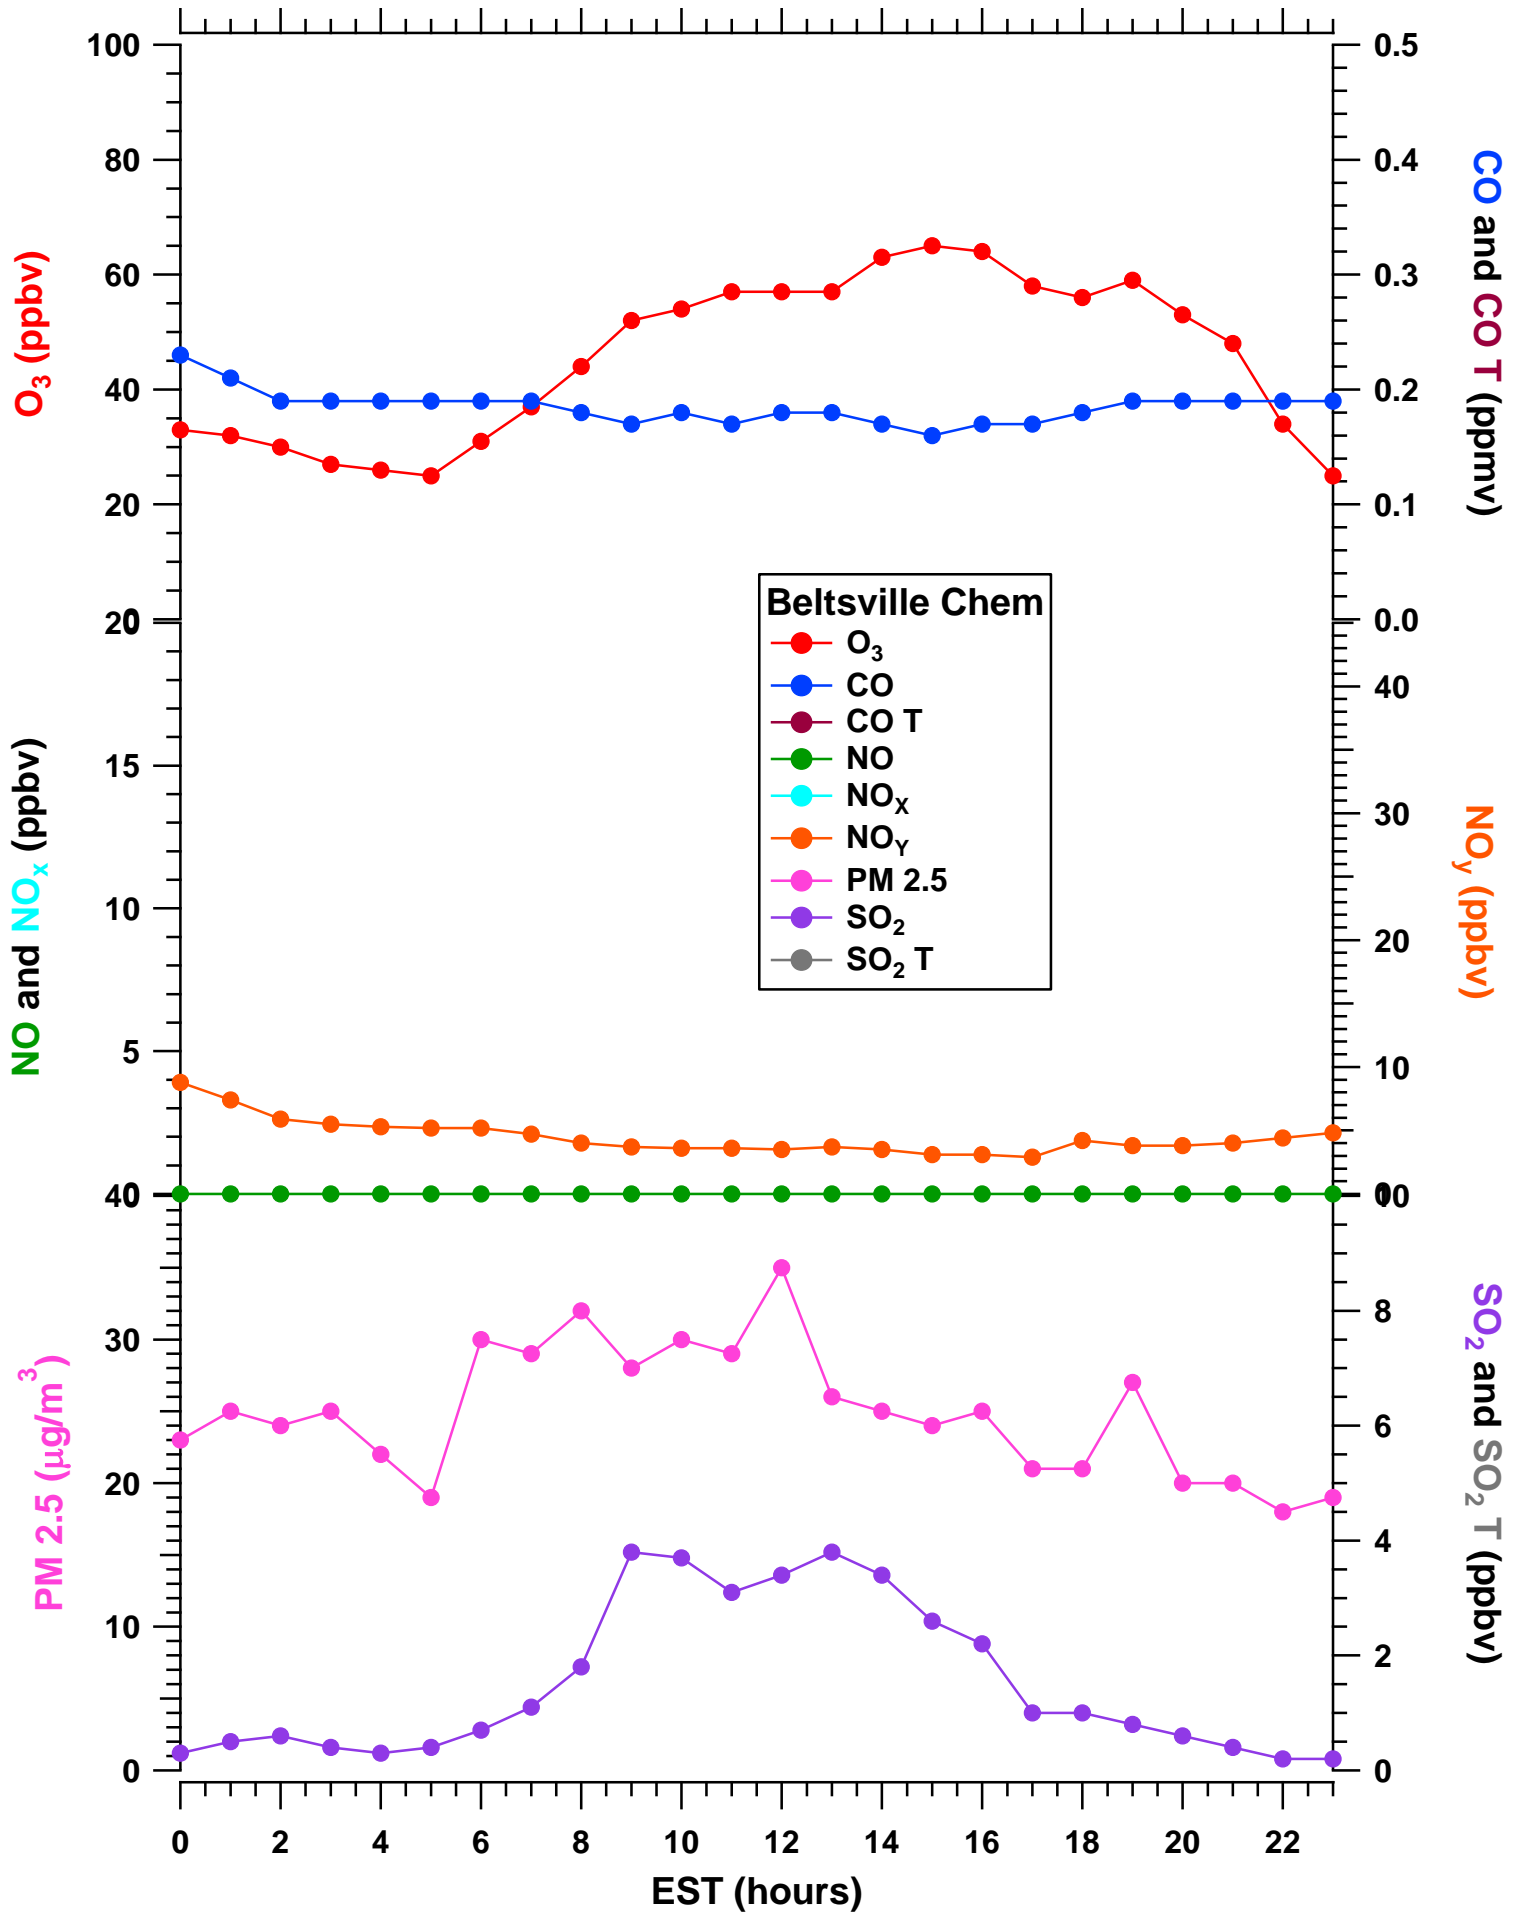

2011-07-24 MDE Ground Site Data Quick Look

All data are preliminary and subject to change