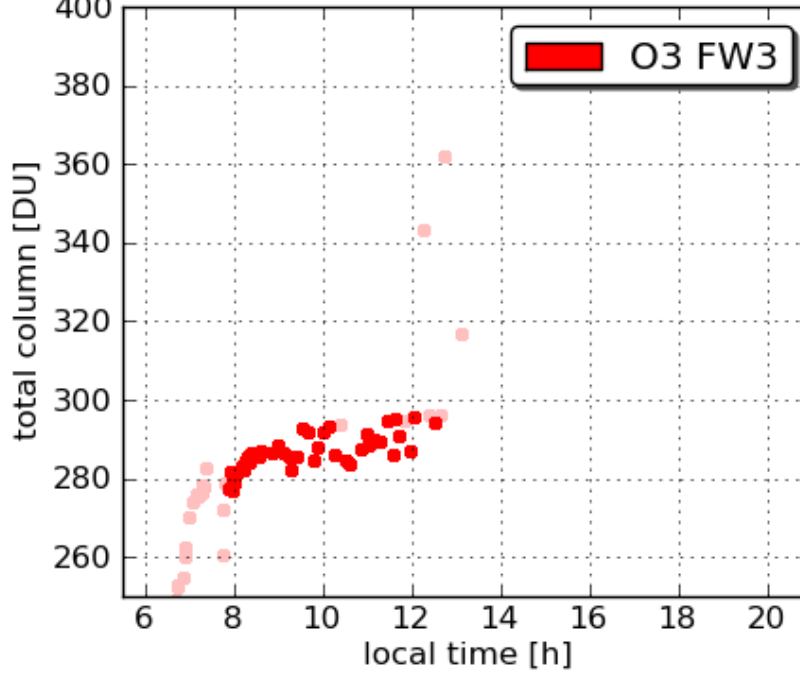

Pandora3 GSFC 20110725

Pandora16 Fairhill 20110725