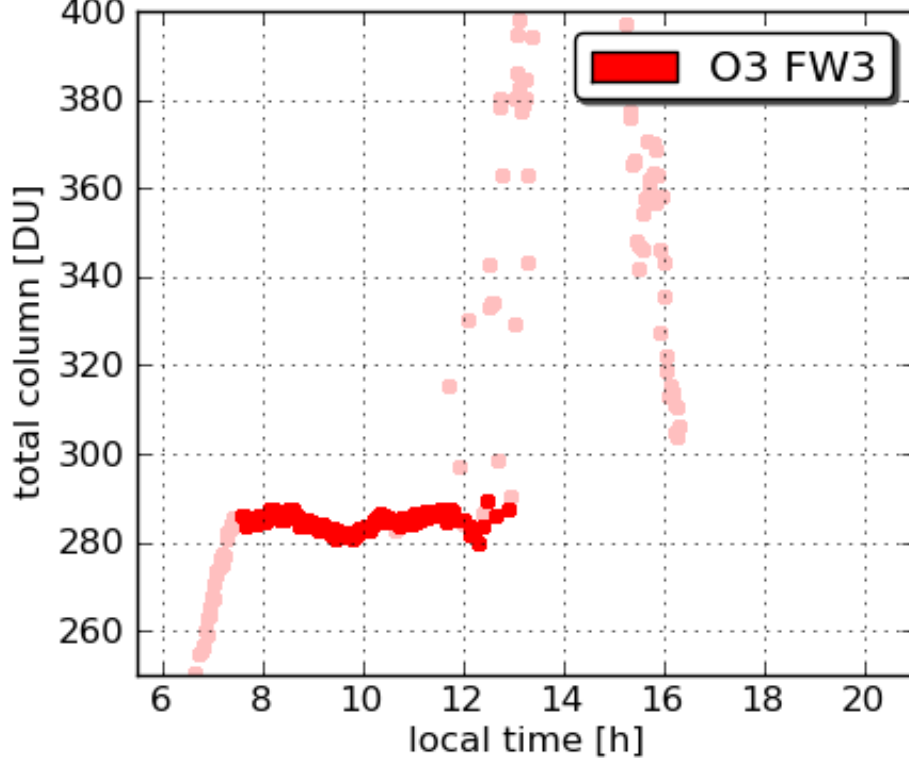

Pandora7 SERC 20110725

Pandora17 Padonia 20110725