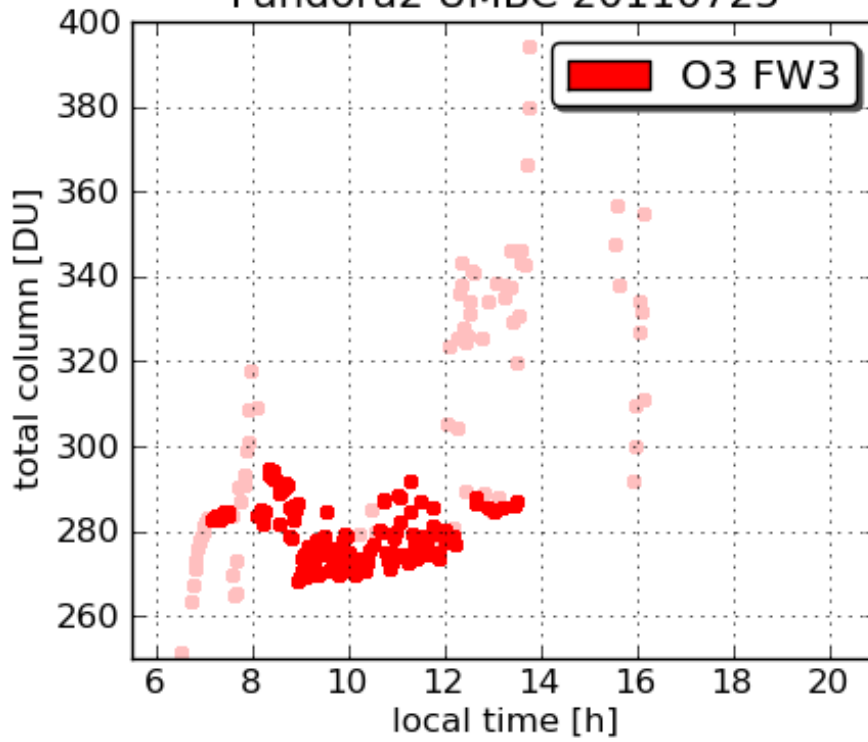

Pandora21 UMCP 20110725

Pandora2 UMBC 20110725