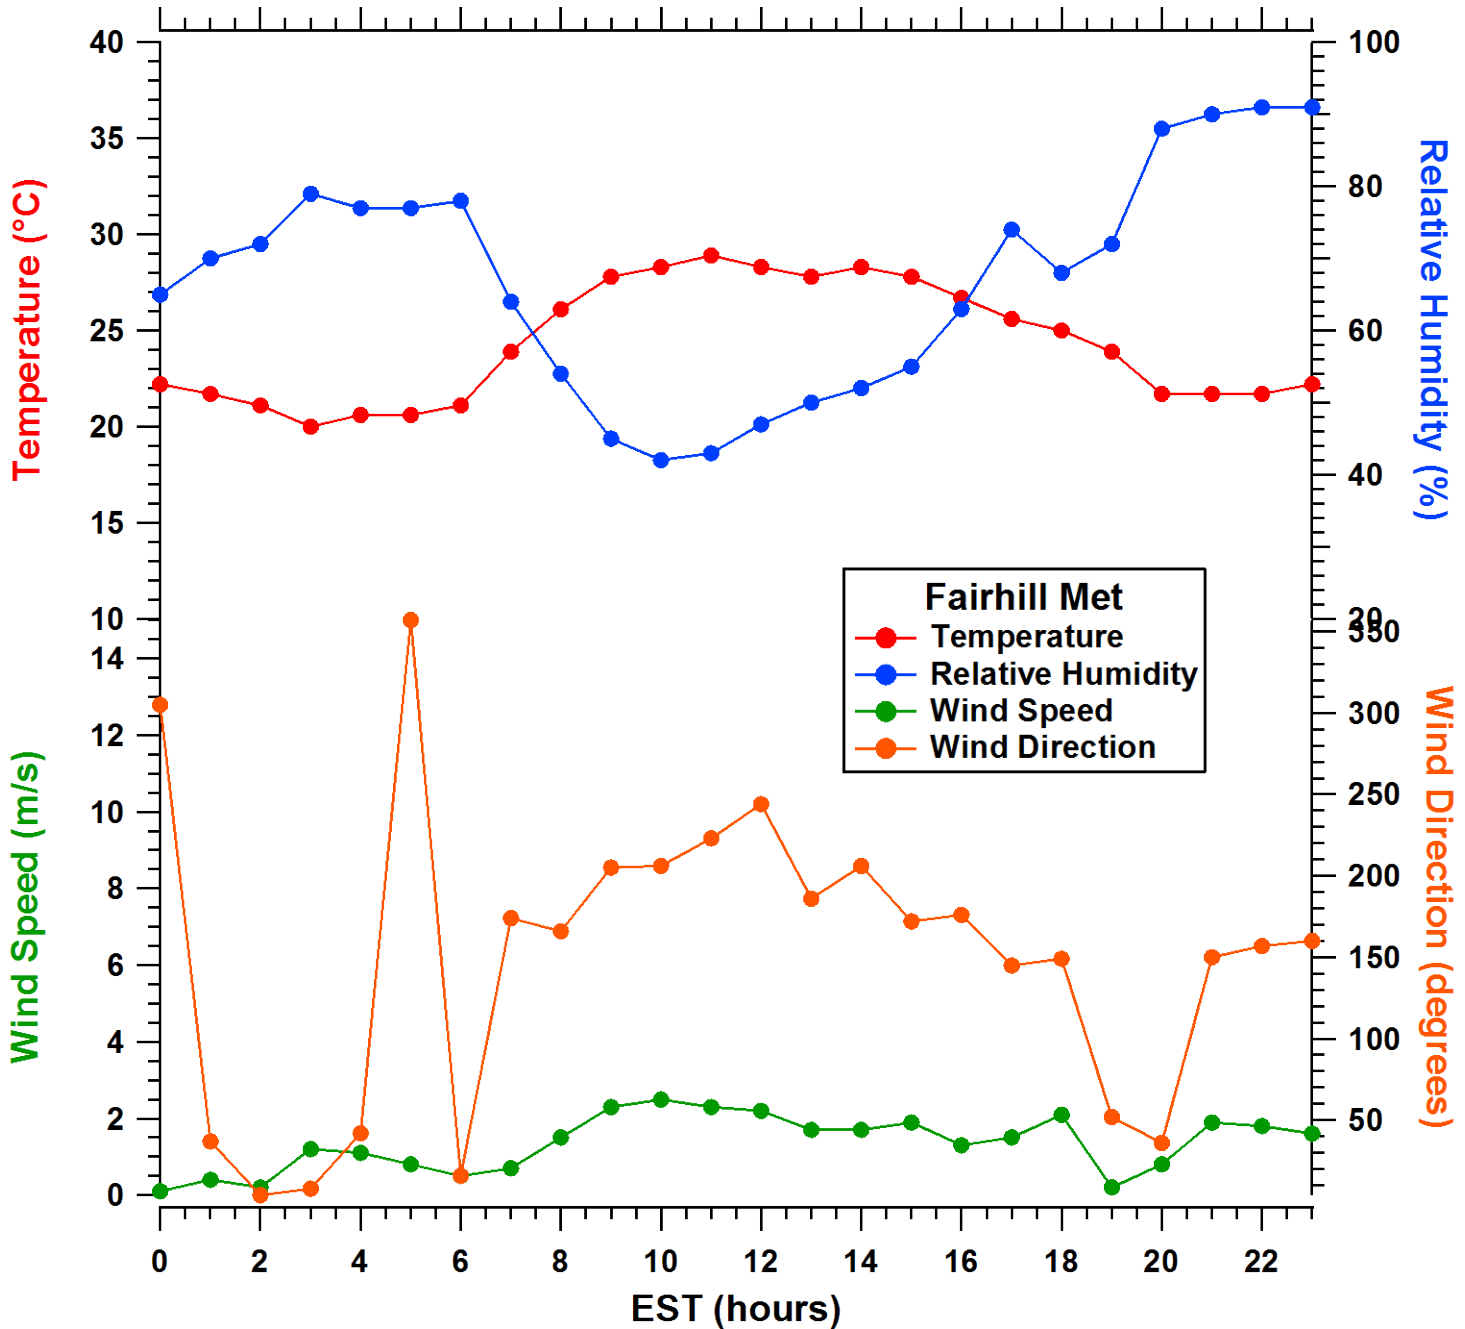

2011-07-28 MDE Ground Site Data Quick Look

All data are preliminary and subject to change