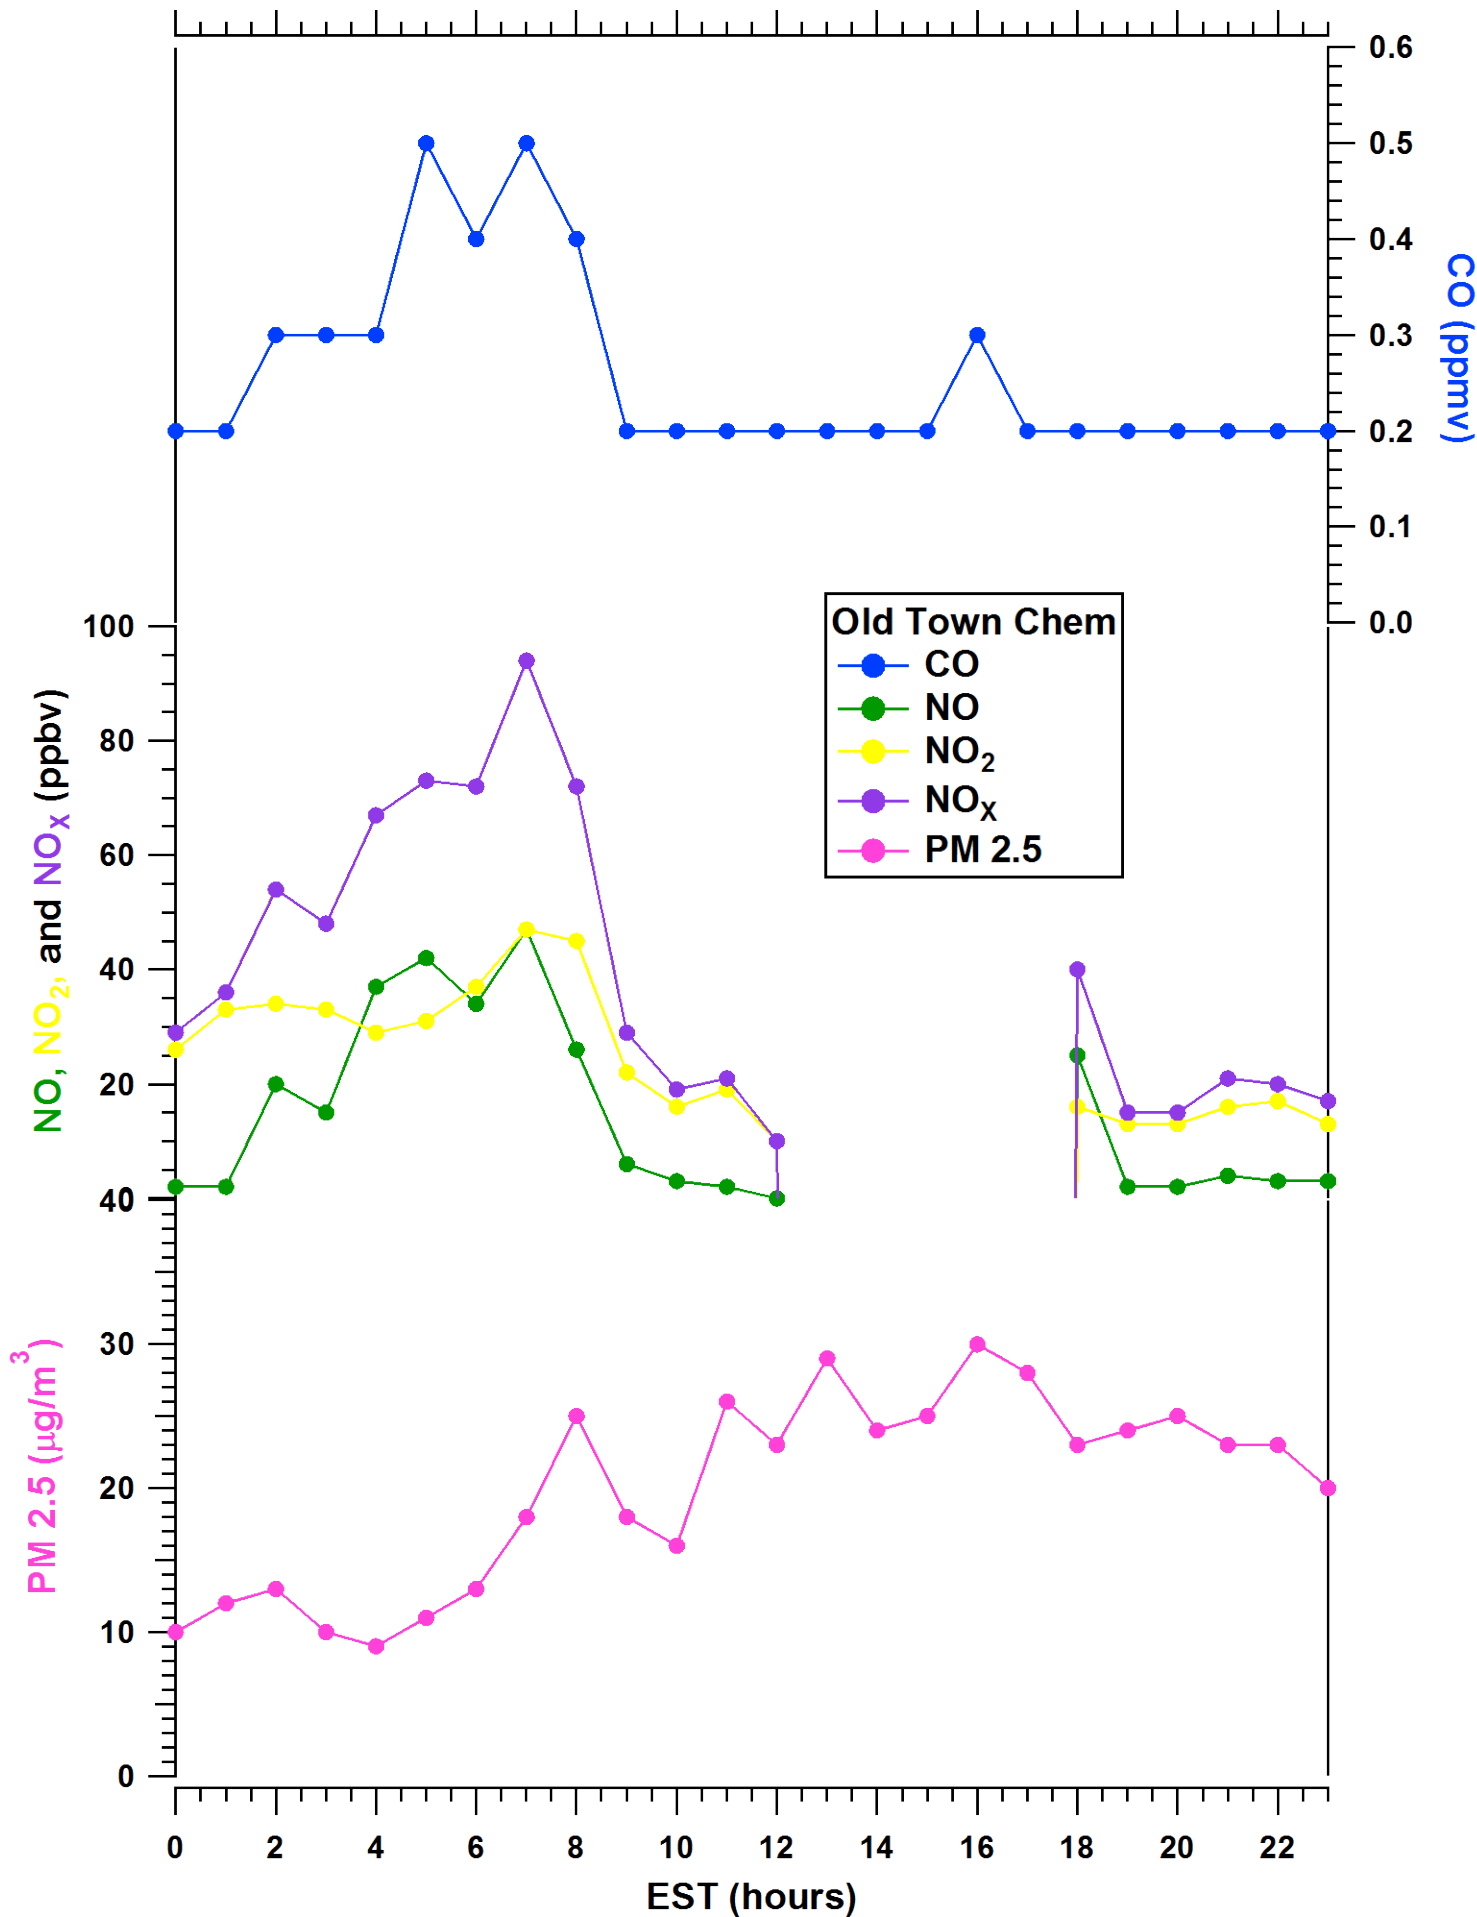

2011-07-28 MDE Ground Site Data Quick Look

All data are preliminary and subject to change