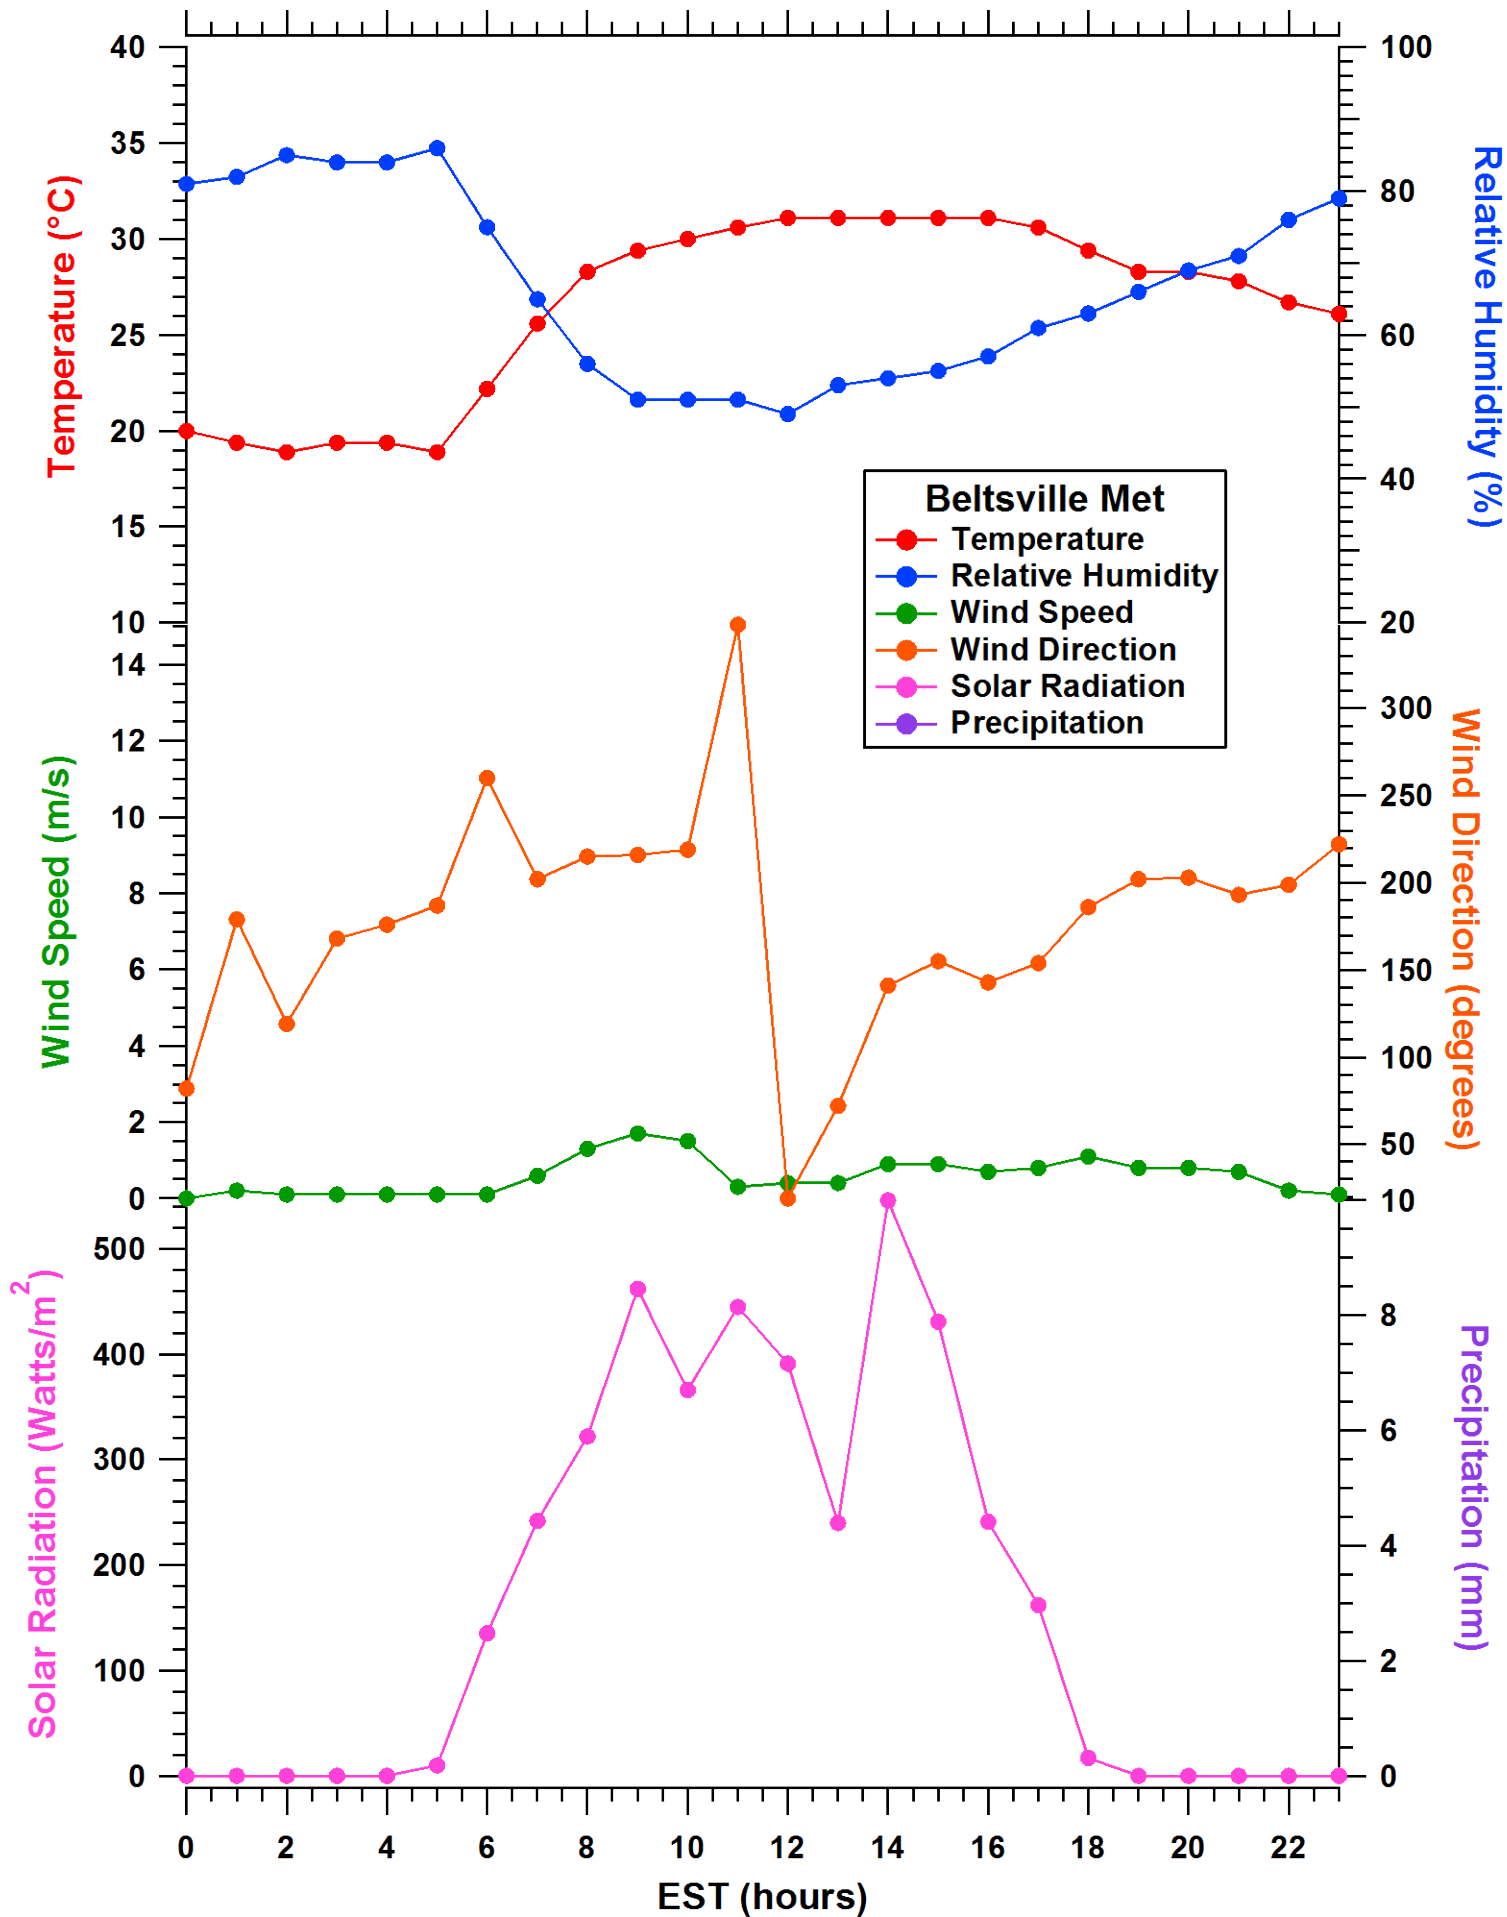

2011-07-28 MDE Ground Site Data Quick Look

All data are preliminary and subject to change