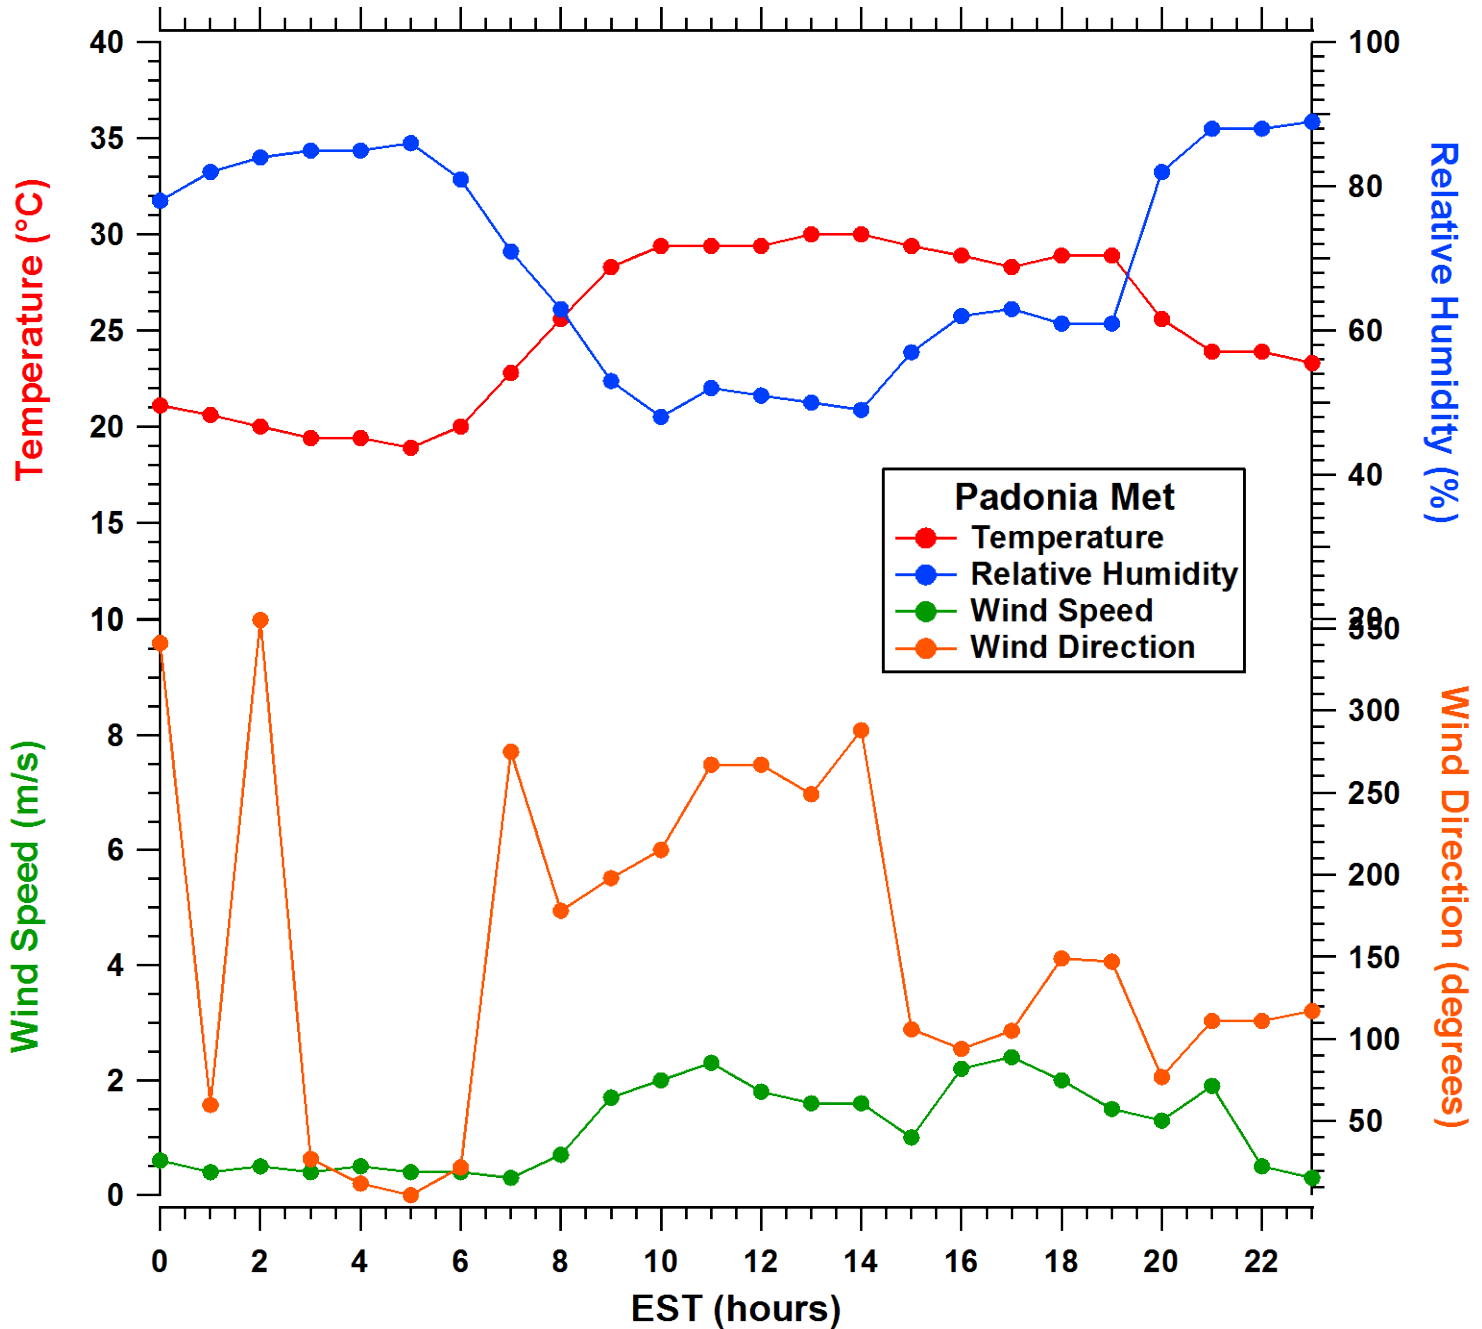

2011-07-28 MDE Ground Site Data Quick Look

All data are preliminary and subject to change