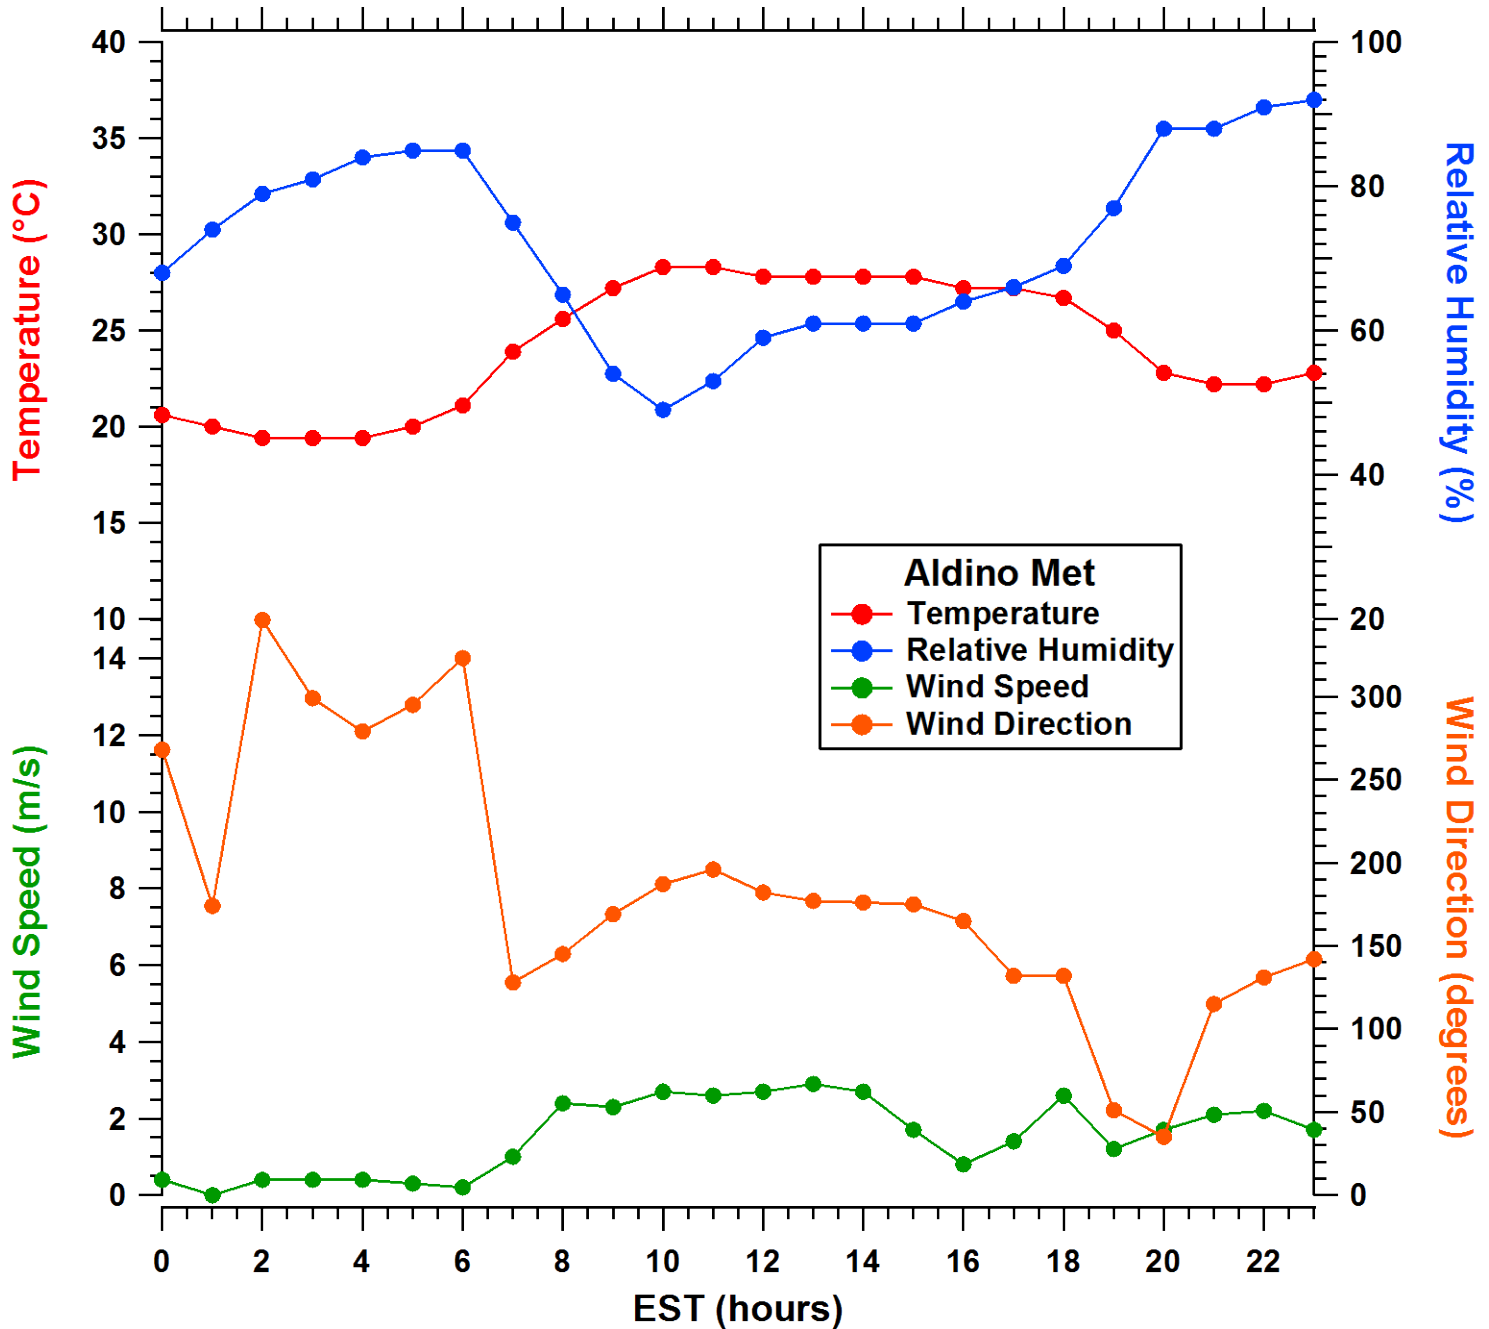

# 2011-07-28 MDE Ground Site Data Quick Look

All data are preliminary and subject to change