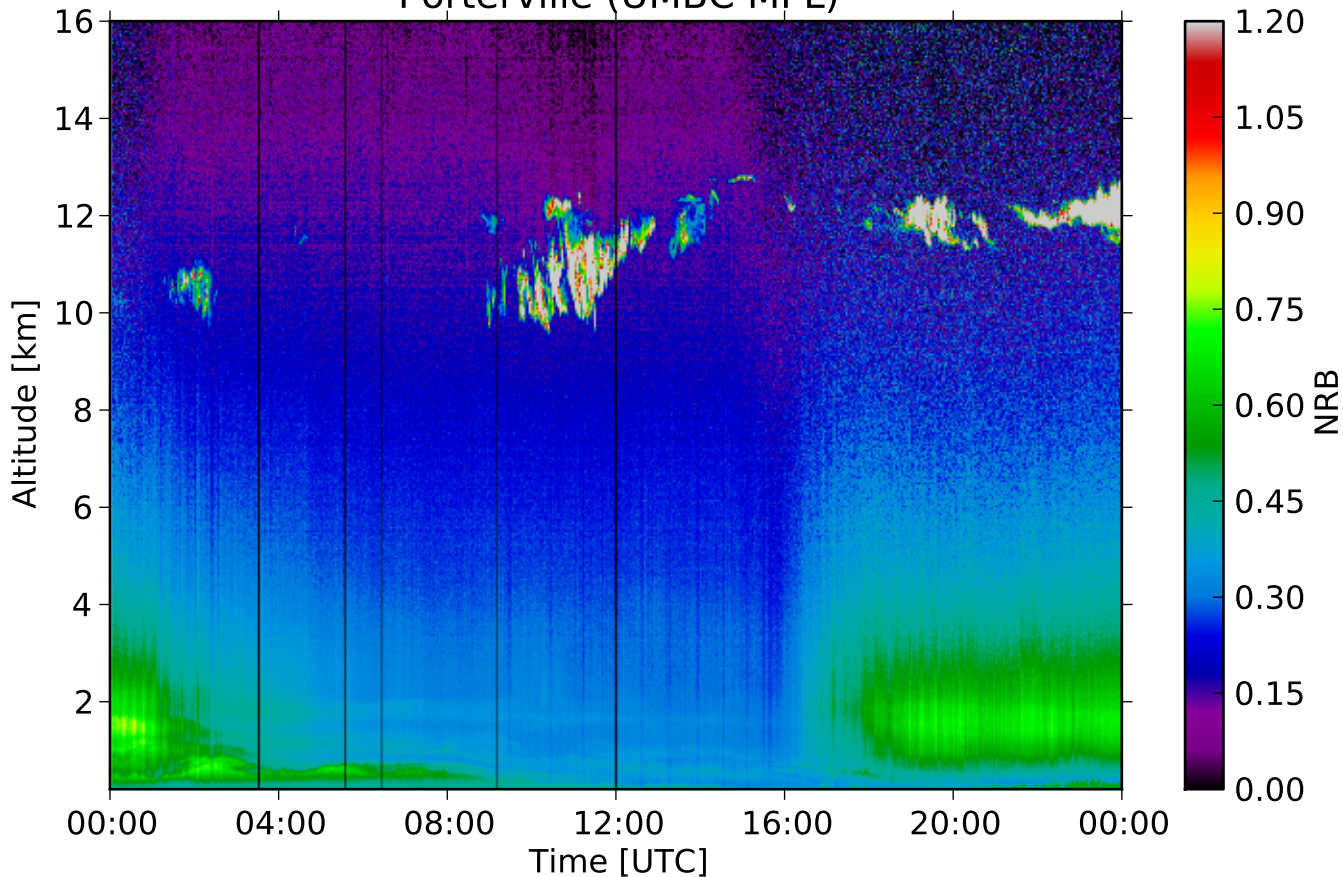

DISCOVER-AQ Micro-Pulse Lidar 24-hour display

Data for UTC day 2013-01-15

CAUTION: preliminary data, contact Tim Berkoff(berkoff@umbc.edu) before use

Porterville (UMBC MPL)

Huron (Millersville Univ MPL)