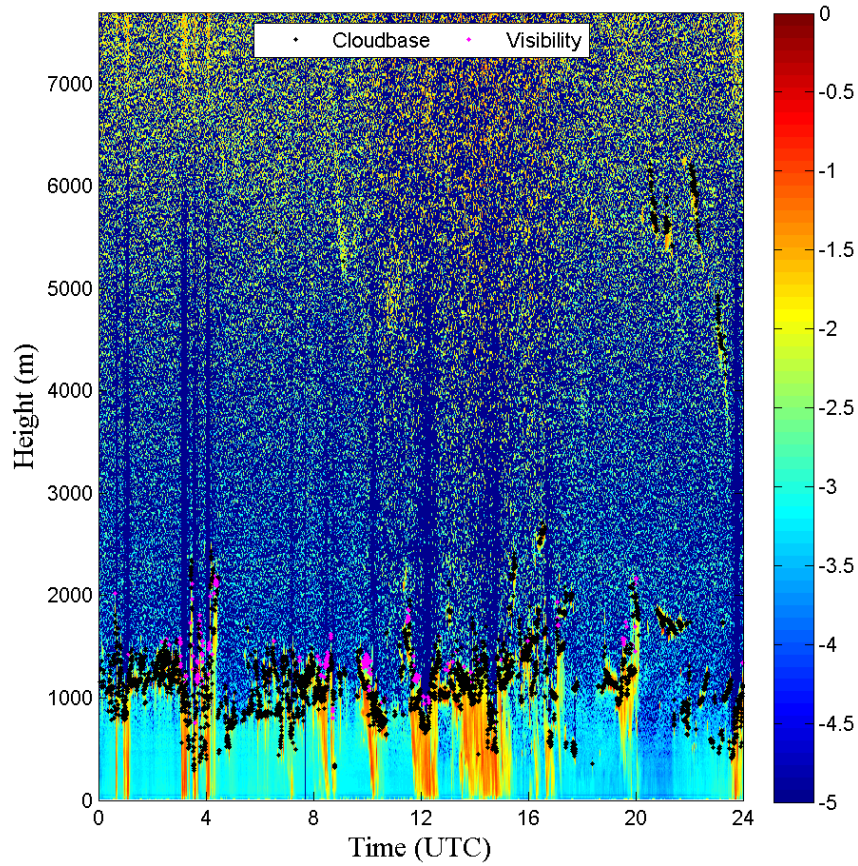

NAAMES<sub>2</sub>015 2015 322/11-18-2015, Ceilometer Backscatter and Cloud BaseNAAMES<sub>2</sub>015 2015 322/11-18-2015, Ceilometer Backscatter